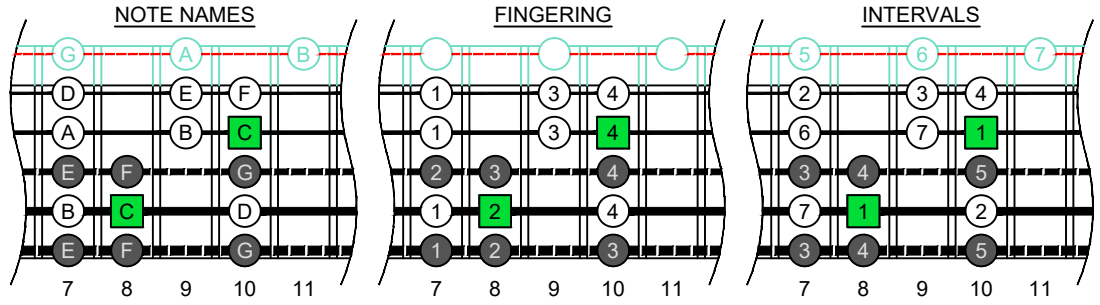

C major scale (ionian mode)

CAGED octaves box shapes (3nps)
5-string bass
Drop A : AEADG

C major scale (ionian mode)
SEMITONOMETER

4E2 BOX SHAPE

(3nps)

www.cagedoctaves.com

Zon Brookes

CAGED octaves (5-string bass : Drop A - AEADG) C major scale (ionian mode) : 4E2 box shape (3nps)

CAGED octaves (5-string bass : Drop A - AEADG) C major scale (ionian mode) ENTIRE FINGERBOARD NOTE NAMES : 4E2 box shape (3nps)

CAGED octaves (5-string bass : Drop A - AEADG) C major scale (ionian mode) ENTIRE FINGERBOARD INTERVALS : 4E2 box shape (3nps)