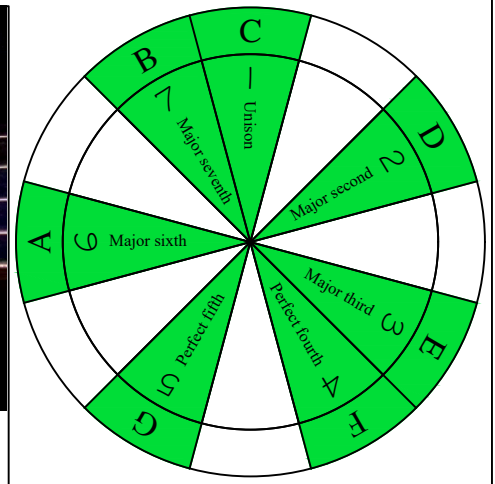

C major scale (ionian mode)

CAGED octaves box shapes (3nps)
5-string bass
Drop A : AEADG

C major scale (ionian mode)
SEMITONOMETER

4E2 BOX SHAPE

(3nps)

www.cagedoctaves.com

Zon Brookes

CAGED octaves (5-string bass : Drop A - AEADG) C major scale (ionian mode) : 4E2 box shape (3nps)

CAGED octaves (5-string bass : Drop A - AEADG) C major scale (ionian mode) ENTIRE FINGERBOARD NOTE NAMES : 4E2 box shape (3nps)

CAGED octaves (5-string bass : Drop A - AEADG) C major scale (ionian mode) ENTIRE FINGERBOARD INTERVALS : 4E2 box shape (3nps)