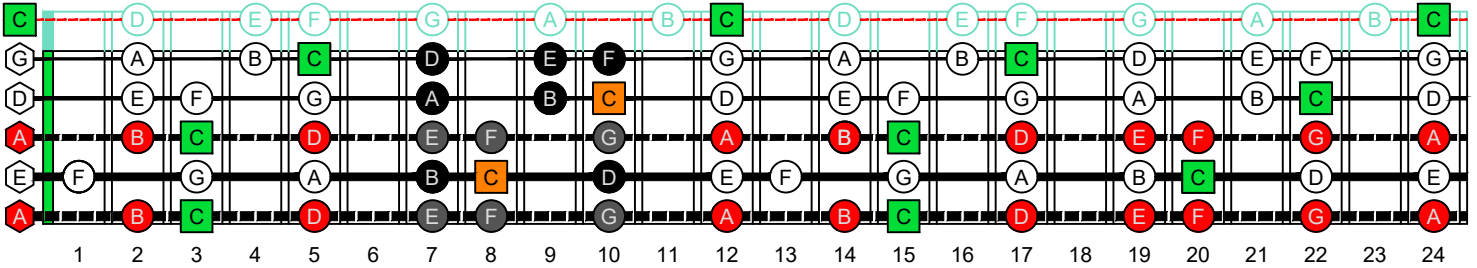

C major scale (ionian mode)

CAGED octaves box shapes (3nps)
5-string bass
Drop A : AEADG

C major scale (ionian mode)
SEMITONOMETER

4E2 BOX SHAPE

(3nps)

www.cagedoctaves.com

Zon Brookes

CAGED octaves (5-string bass : Drop A - AEADG) C major scale (ionian mode) : 4E2 box shape (3nps)

CAGED octaves (5-string bass : Drop A - AEADG) C major scale (ionian mode) ENTIRE FINGERBOARD NOTE NAMES : 4E2 box shape (3nps)

CAGED octaves (5-string bass : Drop A - AEADG) C major scale (ionian mode) ENTIRE FINGERBOARD INTERVALS : 4E2 box shape (3nps)