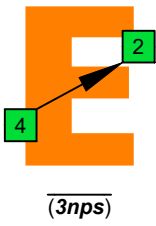

C major scale (ionian mode)

CAGED octaves box shapes (3nps)
5-string bass
Drop A : AEADG

C major scale (ionian mode)
SEMITONOMETER

4E2 BOX SHAPE

(3nps)

www.cagedoctaves.com

Zon Brookes

CAGED octaves (5-string bass : Drop A - AEADG) C major scale (ionian mode) : 4E2 box shape (3nps)

CAGED octaves (5-string bass : Drop A - AEADG) C major scale (ionian mode) ENTIRE FINGERBOARD NOTE NAMES : 4E2 box shape (3nps)

CAGED octaves (5-string bass : Drop A - AEADG) C major scale (ionian mode) ENTIRE FINGERBOARD INTERVALS : 4E2 box shape (3nps)