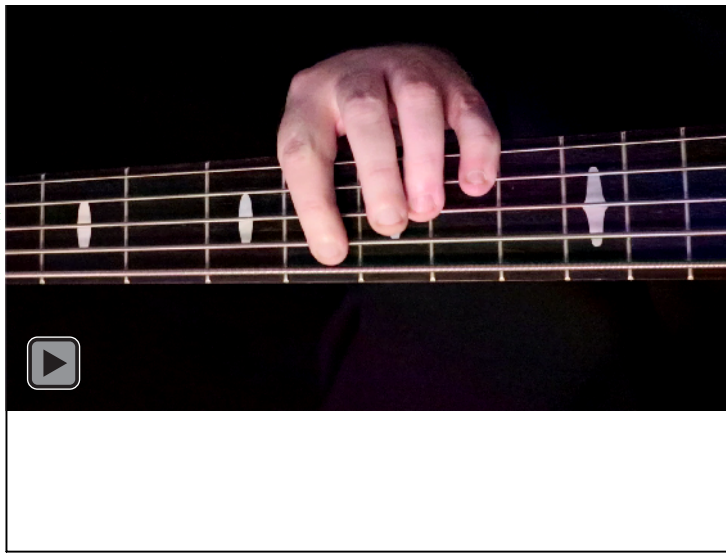

C major scale (ionian mode)

CAGED octaves box shapes (3nps)
5-string bass
Drop A : AEADG

C major scale (ionian mode)
SEMITONOMETER

4E2 BOX SHAPE

(3nps)

www.cagedoctaves.com

Zon Brookes

CAGED octaves (5-string bass : Drop A - AEADG) C major scale (ionian mode) : 4E2 box shape (3nps)

CAGED octaves (5-string bass : Drop A - AEADG) C major scale (ionian mode) ENTIRE FINGERBOARD NOTE NAMES : 4E2 box shape (3nps)

CAGED octaves (5-string bass : Drop A - AEADG) C major scale (ionian mode) ENTIRE FINGERBOARD INTERVALS : 4E2 box shape (3nps)