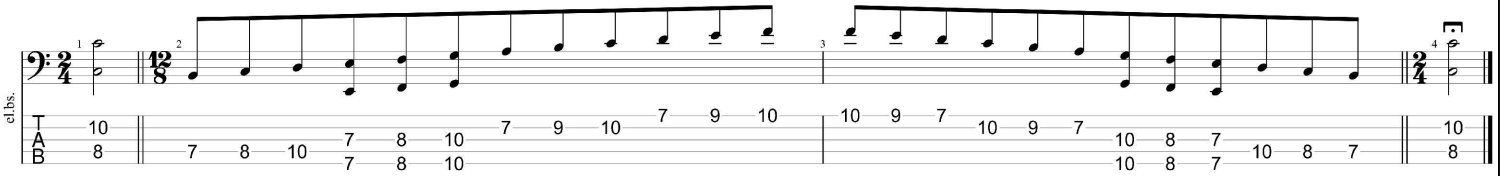

C major scale (ionian mode)

CAGED octaves box shapes (3nps)
5-string bass
Drop A : AEADG

C major scale (ionian mode)
SEMITONOMETER

4E2 BOX SHAPE

(3nps)

www.cagedoctaves.com

Zon Brookes

CAGED octaves (5-string bass : Drop A - AEADG) C major scale (ionian mode) : 4E2 box shape (3nps)

CAGED octaves (5-string bass : Drop A - AEADG) C major scale (ionian mode) ENTIRE FINGERBOARD NOTE NAMES : 4E2 box shape (3nps)

CAGED octaves (5-string bass : Drop A - AEADG) C major scale (ionian mode) ENTIRE FINGERBOARD INTERVALS : 4E2 box shape (3nps)