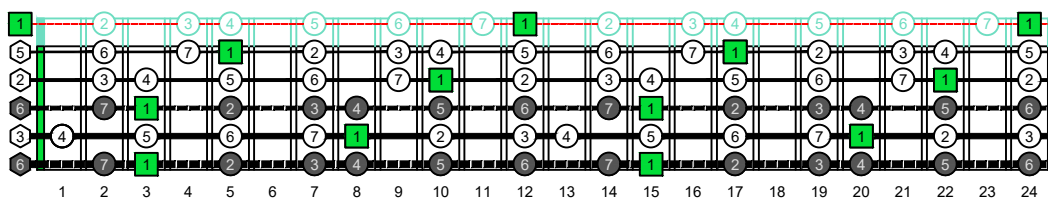

CAGED octaves (5-string bass : Drop A - AEADG) C major scale (ionian mode) - ENTIRE FINGERBOARD NOTE NAMES

CAGED octaves (5-string bass : Drop A - AEADG) C major scale (ionian mode) - ENTIRE FINGERBOARD INTERVALS

C major scale (ionian mode) CAGED octaves box shapes (3nps) 5-string bass Drop A : AEADG

C major scale (ionian mode) SEMITONOMETER

(3nps)

(3nps)

(3nps)

(3nps)

(3nps)

(3nps)

(3nps)

(3nps)

Grid of diagrams showing note names, fingering, and intervals for various CAGED box shapes across the fretboard.