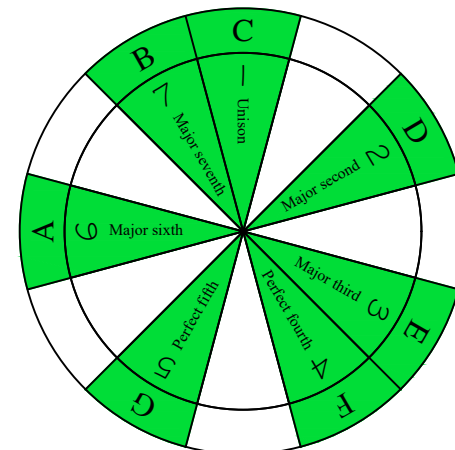

CAGED octaves (5-string bass : Drop A - AEADG) C major scale (ionian mode) - ENTIRE FINGERBOARD NOTE NAMES

CAGED octaves (5-string bass : Drop A - AEADG) C major scale (ionian mode) - ENTIRE FINGERBOARD INTERVALS

C major scale (ionian mode) CAGED octaves box shapes (3nps) 5-string bass Drop A : AEADG

C major scale (ionian mode) SEMITONOMETER

(3nps)

(3nps)

(3nps)

(3nps)

(3nps)

(3nps)

(3nps)

(3nps)

Grid of diagrams showing note names, fingering, and intervals for various CAGED box shapes across the fretboard.