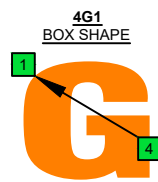

C major scale (ionian mode) CAGED octaves box shapes (3nps) 5-string bass Drop A : AEADG

C major scale (ionian mode) SEMITONOMETER

(3nps)

(3nps)

(3nps)

(3nps)

(3nps)

(3nps)

(3nps)

(3nps)

Grid of diagrams showing note names, fingering, and intervals for various CAGED box shapes across the fretboard.