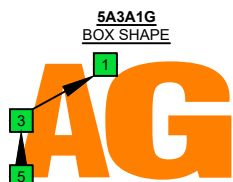

C major scale (ionian mode) CAGED octaves box shapes (3nps) 5-string bass Drop A : AEADG

C major scale (ionian mode) SEMITONOMETER

(3nps)

(3nps)

(3nps)

(3nps)

(3nps)

(3nps)

(3nps)

(3nps)

Grid of diagrams showing note names, fingering, and intervals for various CAGED box shapes across the fretboard.