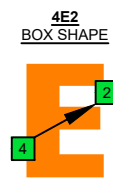

C major scale (ionian mode) CAGED octaves box shapes (3nps) 5-string bass Drop A : AEADG

C major scale (ionian mode) SEMITONOMETER

(3nps)

(3nps)

(3nps)

(3nps)

(3nps)

(3nps)

(3nps)

(3nps)

Grid of diagrams showing note names, fingering, and intervals for various CAGED box shapes across the fretboard.