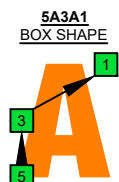

CAGED octaves (5-string bass : Drop A - AEADG) C major scale (ionian mode) - ENTIRE FINGERBOARD NOTE NAMES

CAGED octaves (5-string bass : Drop A - AEADG) C major scale (ionian mode) - ENTIRE FINGERBOARD INTERVALS

C major scale (ionian mode) CAGED octaves box shapes (3nps) 5-string bass Drop A : AEADG

C major scale (ionian mode) SEMITONOMETER

(3nps)

(3nps)

(3nps)

(3nps)

(3nps)

(3nps)

(3nps)

(3nps)

Grid of diagrams showing note names, fingering, and intervals for various CAGED box shapes across the fretboard.