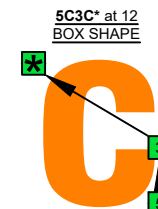

CAGED octaves (5-string bass : Drop A - AEADG) C major scale (ionian mode) - ENTIRE FINGERBOARD NOTE NAMES

CAGED octaves (5-string bass : Drop A - AEADG) C major scale (ionian mode) - ENTIRE FINGERBOARD INTERVALS

C major scale (ionian mode) CAGED octaves box shapes (3nps) 5-string bass Drop A : AEADG

C major scale (ionian mode) SEMITONOMETER

(3nps)

(3nps)

(3nps)

(3nps)

(3nps)

(3nps)

(3nps)

(3nps)

Grid of diagrams showing note names, fingering, and intervals for various CAGED box shapes across the fretboard.