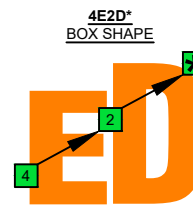

C major scale (ionian mode) CAGED octaves box shapes (3nps) 5-string bass Drop A : AEADG

C major scale (ionian mode) SEMITONOMETER

(3nps)

(3nps)

(3nps)

(3nps)

(3nps)

(3nps)

(3nps)

(3nps)

Grid of diagrams showing note names, fingering, and intervals for various CAGED box shapes across the fretboard.