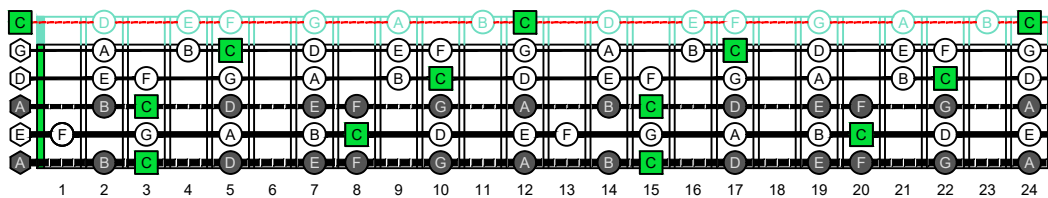

CAGED octaves (5-string bass : Drop A - AEADG) C major scale (ionian mode) - ENTIRE FINGERBOARD NOTE NAMES

CAGED octaves (5-string bass : Drop A - AEADG) C major scale (ionian mode) - ENTIRE FINGERBOARD INTERVALS

C major scale (ionian mode) CAGED octaves box shapes (3nps) 5-string bass Drop A : AEADG

C major scale (ionian mode) SEMITONOMETER

(3nps)

(3nps)

(3nps)

(3nps)

(3nps)

(3nps)

(3nps)

(3nps)

Grid of diagrams showing note names, fingering, and intervals for various CAGED box shapes across the fretboard.