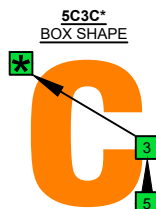

CAGED octaves (5-string bass : Drop A - AEADG) C major scale (ionian mode) - ENTIRE FINGERBOARD NOTE NAMES

CAGED octaves (5-string bass : Drop A - AEADG) C major scale (ionian mode) - ENTIRE FINGERBOARD INTERVALS

C major scale (ionian mode) CAGED octaves box shapes (3nps) 5-string bass Drop A : AEADG

C major scale (ionian mode) SEMITONOMETER

(3nps)

(3nps)

(3nps)

(3nps)

(3nps)

(3nps)

(3nps)

(3nps)

Grid of diagrams showing note names, fingering, and intervals for various CAGED box shapes across the fretboard.