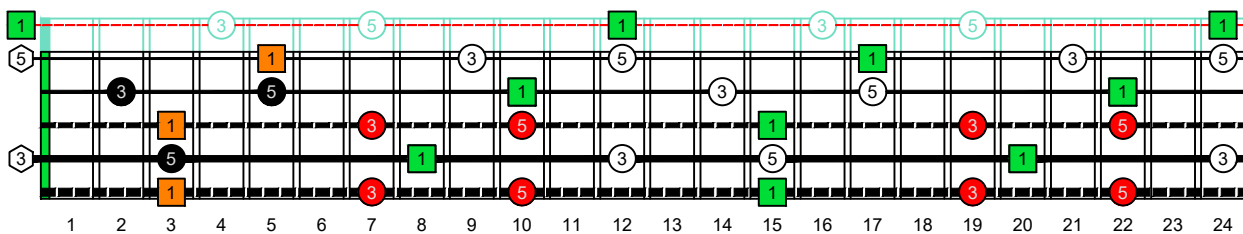

**CAGED octaves (5-string bass : Drop A - AEADG) C natural - ENTIRE FINGERBOARD NOTE NAMES**

**CAGED octaves (5-string bass : Drop A - AEADG) C major arpeggio - ENTIRE FINGERBOARD INTERVALS**

**CAGED octaves (5-string bass : Drop A - AEADG) C major arpeggio ENTIRE FINGERBOARD INTERVALS : 5C3C\* box shape**

**CAGED octaves (5-string bass : Drop A - AEADG) C major arpeggio ENTIRE FINGERBOARD INTERVALS : 5A3A1 box shape**

**CAGED octaves (5-string bass : Drop A - AEADG) C major arpeggio ENTIRE FINGERBOARD INTERVALS : 4G1 box shape**

**CAGED octaves (5-string bass : Drop A - AEADG) C major arpeggio ENTIRE FINGERBOARD INTERVALS : 4E2 box shape**

**CAGED octaves (5-string bass : Drop A - AEADG) C major arpeggio ENTIRE FINGERBOARD INTERVALS : 2D\* box shape**

**CAGED octaves (5-string bass : Drop A - AEADG) C major arpeggio ENTIRE FINGERBOARD INTERVALS : 5C3C\* box shape at 12**