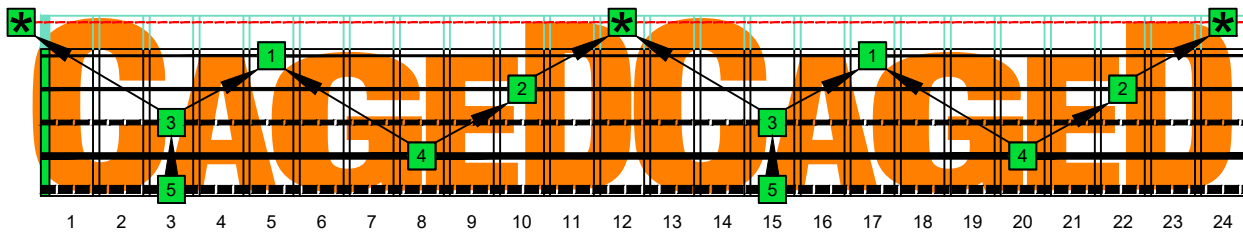

**CAGED octaves (5-string bass : Drop A - AEADG) C natural - ENTIRE FINGERBOARD NOTE NAMES**

**CAGED octaves (5-string bass : Drop A - AEADG) C major arpeggio - ENTIRE FINGERBOARD INTERVALS**

**CAGED octaves (5-string bass : Drop A - AEADG) C major arpeggio ENTIRE FINGERBOARD INTERVALS : 5C3C\* box shape**

**CAGED octaves (5-string bass : Drop A - AEADG) C major arpeggio ENTIRE FINGERBOARD INTERVALS : 5A3A1 box shape**

**CAGED octaves (5-string bass : Drop A - AEADG) C major arpeggio ENTIRE FINGERBOARD INTERVALS : 4G1 box shape**

**CAGED octaves (5-string bass : Drop A - AEADG) C major arpeggio ENTIRE FINGERBOARD INTERVALS : 4E2 box shape**

**CAGED octaves (5-string bass : Drop A - AEADG) C major arpeggio ENTIRE FINGERBOARD INTERVALS : 2D\* box shape**

**CAGED octaves (5-string bass : Drop A - AEADG) C major arpeggio ENTIRE FINGERBOARD INTERVALS : 5C3C\* box shape at 12**