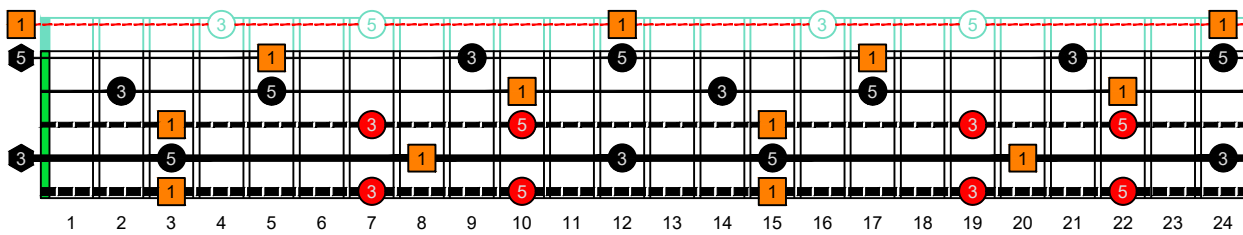

**CAGED octaves (5-string bass : Drop A - AEADG) C natural - ENTIRE FINGERBOARD NOTE NAMES**

**CAGED octaves (5-string bass : Drop A - AEADG) C major arpeggio - ENTIRE FINGERBOARD INTERVALS**

**CAGED octaves (5-string bass : Drop A - AEADG) C major arpeggio ENTIRE FINGERBOARD INTERVALS : 5C3C\* box shape**

**CAGED octaves (5-string bass : Drop A - AEADG) C major arpeggio ENTIRE FINGERBOARD INTERVALS : 5A3A1 box shape**

**CAGED octaves (5-string bass : Drop A - AEADG) C major arpeggio ENTIRE FINGERBOARD INTERVALS : 4G1 box shape**

**CAGED octaves (5-string bass : Drop A - AEADG) C major arpeggio ENTIRE FINGERBOARD INTERVALS : 4E2 box shape**

**CAGED octaves (5-string bass : Drop A - AEADG) C major arpeggio ENTIRE FINGERBOARD INTERVALS : 2D\* box shape**

**CAGED octaves (5-string bass : Drop A - AEADG) C major arpeggio ENTIRE FINGERBOARD INTERVALS : 5C3C\* box shape at 12**