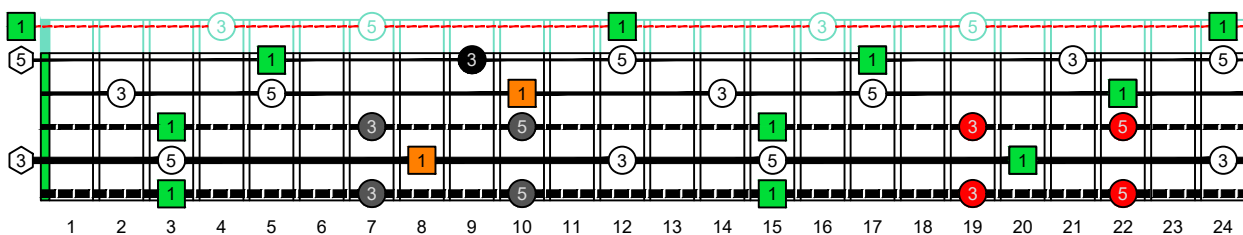

**CAGED octaves (5-string bass : Drop A - AEADG) C natural - ENTIRE FINGERBOARD NOTE NAMES**

**CAGED octaves (5-string bass : Drop A - AEADG) C major arpeggio - ENTIRE FINGERBOARD INTERVALS**

**CAGED octaves (5-string bass : Drop A - AEADG) C major arpeggio ENTIRE FINGERBOARD INTERVALS : 5C3C\* box shape**

**CAGED octaves (5-string bass : Drop A - AEADG) C major arpeggio ENTIRE FINGERBOARD INTERVALS : 5A3A1 box shape**

**CAGED octaves (5-string bass : Drop A - AEADG) C major arpeggio ENTIRE FINGERBOARD INTERVALS : 4G1 box shape**

**CAGED octaves (5-string bass : Drop A - AEADG) C major arpeggio ENTIRE FINGERBOARD INTERVALS : 4E2 box shape**

**CAGED octaves (5-string bass : Drop A - AEADG) C major arpeggio ENTIRE FINGERBOARD INTERVALS : 2D\* box shape**

**CAGED octaves (5-string bass : Drop A - AEADG) C major arpeggio ENTIRE FINGERBOARD INTERVALS : 5C3C\* box shape at 12**