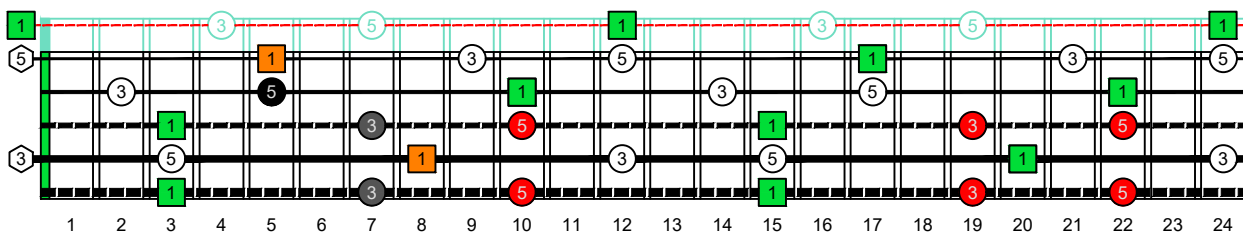

**CAGED octaves (5-string bass : Drop A - AEADG) C natural - ENTIRE FINGERBOARD NOTE NAMES**

**CAGED octaves (5-string bass : Drop A - AEADG) C major arpeggio - ENTIRE FINGERBOARD INTERVALS**

**CAGED octaves (5-string bass : Drop A - AEADG) C major arpeggio ENTIRE FINGERBOARD INTERVALS : 5C3C\* box shape**

**CAGED octaves (5-string bass : Drop A - AEADG) C major arpeggio ENTIRE FINGERBOARD INTERVALS : 5A3A1 box shape**

**CAGED octaves (5-string bass : Drop A - AEADG) C major arpeggio ENTIRE FINGERBOARD INTERVALS : 4G1 box shape**

**CAGED octaves (5-string bass : Drop A - AEADG) C major arpeggio ENTIRE FINGERBOARD INTERVALS : 4E2 box shape**

**CAGED octaves (5-string bass : Drop A - AEADG) C major arpeggio ENTIRE FINGERBOARD INTERVALS : 2D\* box shape**

**CAGED octaves (5-string bass : Drop A - AEADG) C major arpeggio ENTIRE FINGERBOARD INTERVALS : 5C3C\* box shape at 12**