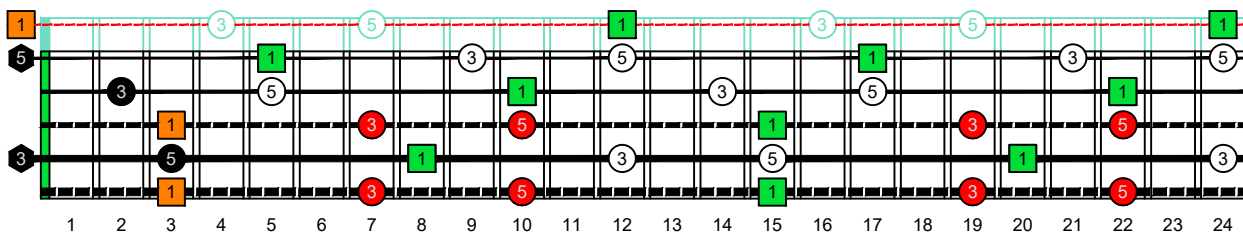

**CAGED octaves (5-string bass : Drop A - AEADG) C natural - ENTIRE FINGERBOARD NOTE NAMES**

**CAGED octaves (5-string bass : Drop A - AEADG) C major arpeggio - ENTIRE FINGERBOARD INTERVALS**

**CAGED octaves (5-string bass : Drop A - AEADG) C major arpeggio ENTIRE FINGERBOARD INTERVALS : 5C3C\* box shape**

**CAGED octaves (5-string bass : Drop A - AEADG) C major arpeggio ENTIRE FINGERBOARD INTERVALS : 5A3A1 box shape**

**CAGED octaves (5-string bass : Drop A - AEADG) C major arpeggio ENTIRE FINGERBOARD INTERVALS : 4G1 box shape**

**CAGED octaves (5-string bass : Drop A - AEADG) C major arpeggio ENTIRE FINGERBOARD INTERVALS : 4E2 box shape**

**CAGED octaves (5-string bass : Drop A - AEADG) C major arpeggio ENTIRE FINGERBOARD INTERVALS : 2D\* box shape**

**CAGED octaves (5-string bass : Drop A - AEADG) C major arpeggio ENTIRE FINGERBOARD INTERVALS : 5C3C\* box shape at 12**