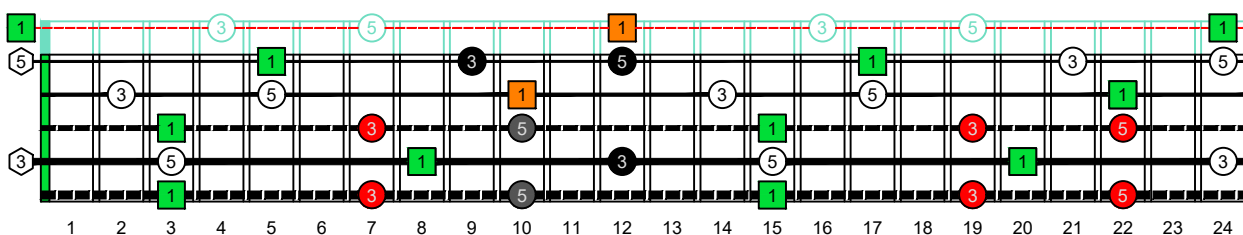

**CAGED octaves (5-string bass : Drop A - AEADG) C natural - ENTIRE FINGERBOARD NOTE NAMES**

**CAGED octaves (5-string bass : Drop A - AEADG) C major arpeggio - ENTIRE FINGERBOARD INTERVALS**

**CAGED octaves (5-string bass : Drop A - AEADG) C major arpeggio ENTIRE FINGERBOARD INTERVALS : 5C3C\* box shape**

**CAGED octaves (5-string bass : Drop A - AEADG) C major arpeggio ENTIRE FINGERBOARD INTERVALS : 5A3A1 box shape**

**CAGED octaves (5-string bass : Drop A - AEADG) C major arpeggio ENTIRE FINGERBOARD INTERVALS : 4G1 box shape**

**CAGED octaves (5-string bass : Drop A - AEADG) C major arpeggio ENTIRE FINGERBOARD INTERVALS : 4E2 box shape**

**CAGED octaves (5-string bass : Drop A - AEADG) C major arpeggio ENTIRE FINGERBOARD INTERVALS : 2D\* box shape**

**CAGED octaves (5-string bass : Drop A - AEADG) C major arpeggio ENTIRE FINGERBOARD INTERVALS : 5C3C\* box shape at 12**