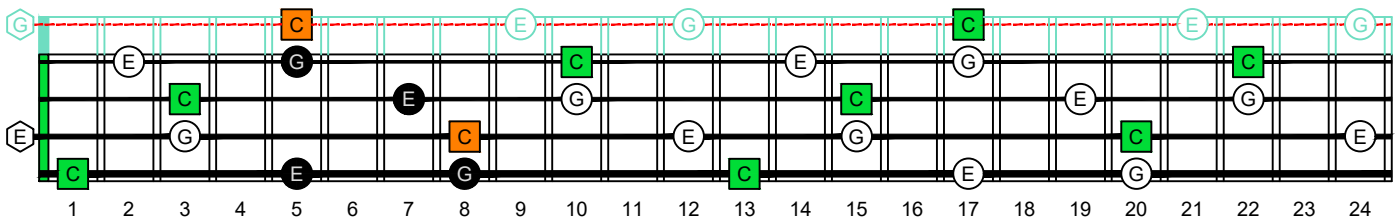

BAGED4BASS (4-string bass : B0 standard - BEAD) **C natural** - ENTIRE FINGERBOARD OCTAVE SHAPES

BAGED4BASS (4-string bass : B0 standard - BEAD) **C major arpeggio** ENTIRE FINGERBOARD NOTE NAMES

BAGED4BASS (4-string bass : B0 standard - BEAD) **C major arpeggio** ENTIRE FINGERBOARD NOTE NAMES : **4B2** box shape

BAGED4BASS (4-string bass : B0 standard - BEAD) **C major arpeggio** ENTIRE FINGERBOARD NOTE NAMES : **2A*** box shape

BAGED4BASS (4-string bass : B0 standard - BEAD) **C major arpeggio** ENTIRE FINGERBOARD NOTE NAMES : **3G*** box shape

BAGED4BASS (4-string bass : B0 standard - BEAD) **C major arpeggio** ENTIRE FINGERBOARD NOTE NAMES : **3E1** box shape

BAGED4BASS (4-string bass : B0 standard - BEAD) **C major arpeggio** ENTIRE FINGERBOARD NOTE NAMES : **4D1** box shape