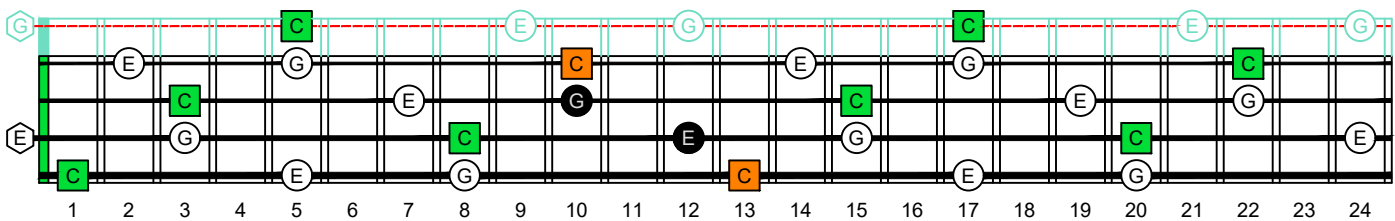

BAGED4BASS (4-string bass : B0 standard - BEAD) **C natural** - ENTIRE FINGERBOARD OCTAVE SHAPES

BAGED4BASS (4-string bass : B0 standard - BEAD) **C major arpeggio** ENTIRE FINGERBOARD NOTE NAMES

BAGED4BASS (4-string bass : B0 standard - BEAD) **C major arpeggio** ENTIRE FINGERBOARD NOTE NAMES : **4B2** box shape

BAGED4BASS (4-string bass : B0 standard - BEAD) **C major arpeggio** ENTIRE FINGERBOARD NOTE NAMES : **2A*** box shape

BAGED4BASS (4-string bass : B0 standard - BEAD) **C major arpeggio** ENTIRE FINGERBOARD NOTE NAMES : **3G*** box shape

BAGED4BASS (4-string bass : B0 standard - BEAD) **C major arpeggio** ENTIRE FINGERBOARD NOTE NAMES : **3E1** box shape

BAGED4BASS (4-string bass : B0 standard - BEAD) **C major arpeggio** ENTIRE FINGERBOARD NOTE NAMES : **4D1** box shape

BAGED4BASS (4-string bass : B0 standard - BEAD) **C major arpeggio** ENTIRE FINGERBOARD NOTE NAMES : **4B2** box shape at 12