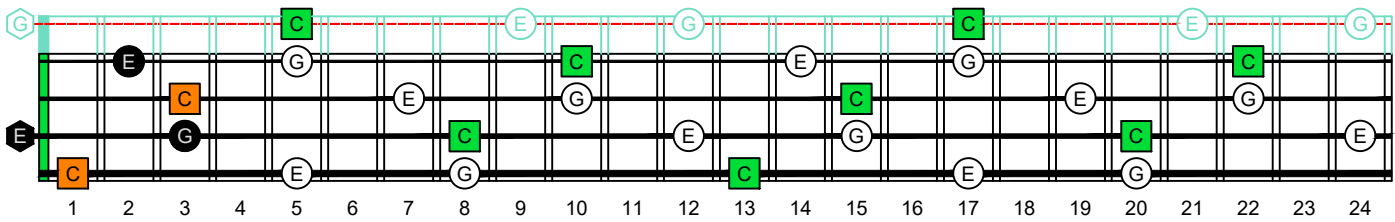

BAGED4BASS (4-string bass : B0 standard - BEAD) **C natural** - ENTIRE FINGERBOARD OCTAVE SHAPES

BAGED4BASS (4-string bass : B0 standard - BEAD) **C major arpeggio** ENTIRE FINGERBOARD NOTE NAMES

BAGED4BASS (4-string bass : B0 standard - BEAD) **C major arpeggio** ENTIRE FINGERBOARD NOTE NAMES : **4B2** box shape

BAGED4BASS (4-string bass : B0 standard - BEAD) **C major arpeggio** ENTIRE FINGERBOARD NOTE NAMES : **2A*** box shape

BAGED4BASS (4-string bass : B0 standard - BEAD) **C major arpeggio** ENTIRE FINGERBOARD NOTE NAMES : **3G*** box shape

BAGED4BASS (4-string bass : B0 standard - BEAD) **C major arpeggio** ENTIRE FINGERBOARD NOTE NAMES : **3E1** box shape

BAGED4BASS (4-string bass : B0 standard - BEAD) **C major arpeggio** ENTIRE FINGERBOARD NOTE NAMES : **4D1** box shape

BAGED4BASS (4-string bass : B0 standard - BEAD) **C major arpeggio** ENTIRE FINGERBOARD NOTE NAMES : **4B2** box shape at 12