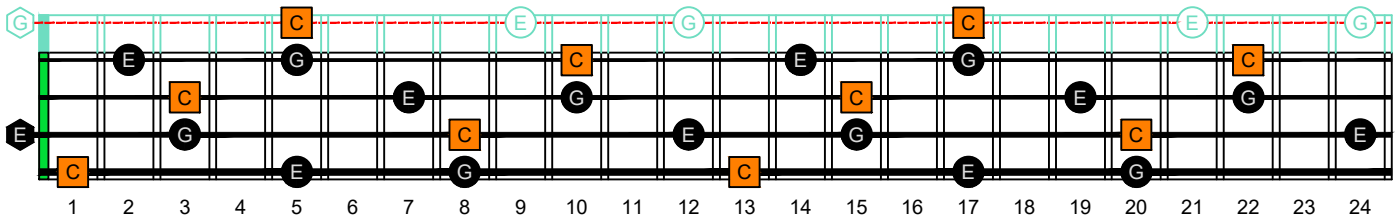

BAGED4BASS (4-string bass : B0 standard - BEAD) **C natural** - ENTIRE FINGERBOARD OCTAVE SHAPES

BAGED4BASS (4-string bass : B0 standard - BEAD) **C major arpeggio** ENTIRE FINGERBOARD NOTE NAMES

BAGED4BASS (4-string bass : B0 standard - BEAD) **C major arpeggio** ENTIRE FINGERBOARD NOTE NAMES : **4B2** box shape

BAGED4BASS (4-string bass : B0 standard - BEAD) **C major arpeggio** ENTIRE FINGERBOARD NOTE NAMES : **2A*** box shape

BAGED4BASS (4-string bass : B0 standard - BEAD) **C major arpeggio** ENTIRE FINGERBOARD NOTE NAMES : **3G*** box shape

BAGED4BASS (4-string bass : B0 standard - BEAD) **C major arpeggio** ENTIRE FINGERBOARD NOTE NAMES : **3E1** box shape

BAGED4BASS (4-string bass : B0 standard - BEAD) **C major arpeggio** ENTIRE FINGERBOARD NOTE NAMES : **4D1** box shape

BAGED4BASS (4-string bass : B0 standard - BEAD) **C major arpeggio** ENTIRE FINGERBOARD NOTE NAMES : **4B2** box shape at 12