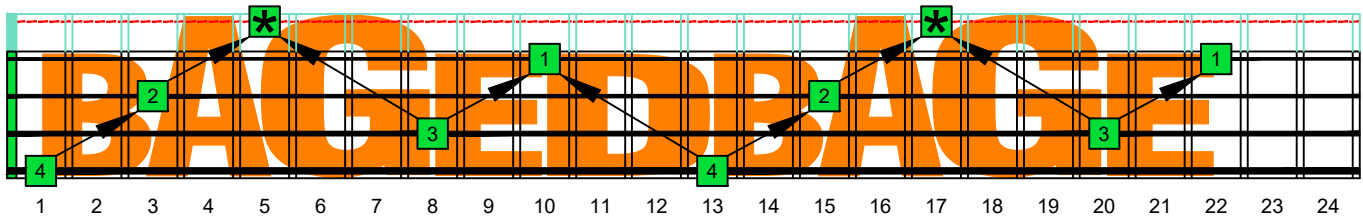

BAGED4BASS (4-string bass : B0 standard - BEAD) **C natural** - ENTIRE FINGERBOARD OCTAVE SHAPES

BAGED4BASS (4-string bass : B0 standard - BEAD) **C major arpeggio** ENTIRE FINGERBOARD NOTE NAMES

BAGED4BASS (4-string bass : B0 standard - BEAD) **C major arpeggio** ENTIRE FINGERBOARD NOTE NAMES : **4B2** box shape

BAGED4BASS (4-string bass : B0 standard - BEAD) **C major arpeggio** ENTIRE FINGERBOARD NOTE NAMES : **2A*** box shape

BAGED4BASS (4-string bass : B0 standard - BEAD) **C major arpeggio** ENTIRE FINGERBOARD NOTE NAMES : **3G*** box shape