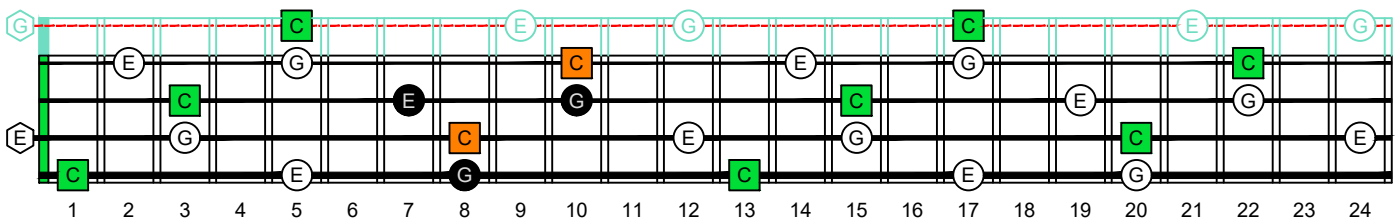

BAGED4BASS (4-string bass : B0 standard - BEAD) **C natural** - ENTIRE FINGERBOARD OCTAVE SHAPES

BAGED4BASS (4-string bass : B0 standard - BEAD) **C major arpeggio** ENTIRE FINGERBOARD NOTE NAMES

BAGED4BASS (4-string bass : B0 standard - BEAD) **C major arpeggio** ENTIRE FINGERBOARD NOTE NAMES : **4B2** box shape

BAGED4BASS (4-string bass : B0 standard - BEAD) **C major arpeggio** ENTIRE FINGERBOARD NOTE NAMES : **2A*** box shape

BAGED4BASS (4-string bass : B0 standard - BEAD) **C major arpeggio** ENTIRE FINGERBOARD NOTE NAMES : **3G*** box shape

BAGED4BASS (4-string bass : B0 standard - BEAD) **C major arpeggio** ENTIRE FINGERBOARD NOTE NAMES : **3E1** box shape

BAGED4BASS (4-string bass : B0 standard - BEAD) **C major arpeggio** ENTIRE FINGERBOARD NOTE NAMES : **4D1** box shape