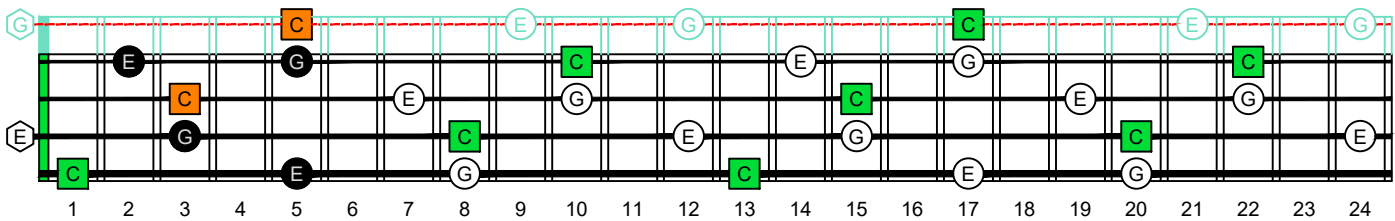

BAGED4BASS (4-string bass : B0 standard - BEAD) **C natural** - ENTIRE FINGERBOARD OCTAVE SHAPES

BAGED4BASS (4-string bass : B0 standard - BEAD) **C major arpeggio** ENTIRE FINGERBOARD NOTE NAMES

BAGED4BASS (4-string bass : B0 standard - BEAD) **C major arpeggio** ENTIRE FINGERBOARD NOTE NAMES : **4B2** box shape

BAGED4BASS (4-string bass : B0 standard - BEAD) **C major arpeggio** ENTIRE FINGERBOARD NOTE NAMES : **2A*** box shape

BAGED4BASS (4-string bass : B0 standard - BEAD) **C major arpeggio** ENTIRE FINGERBOARD NOTE NAMES : **3G*** box shape

BAGED4BASS (4-string bass : B0 standard - BEAD) **C major arpeggio** ENTIRE FINGERBOARD NOTE NAMES : **3E1** box shape

BAGED4BASS (4-string bass : B0 standard - BEAD) **C major arpeggio** ENTIRE FINGERBOARD NOTE NAMES : **4D1** box shape

BAGED4BASS (4-string bass : B0 standard - BEAD) **C major arpeggio** ENTIRE FINGERBOARD NOTE NAMES : **4B2** box shape at 12