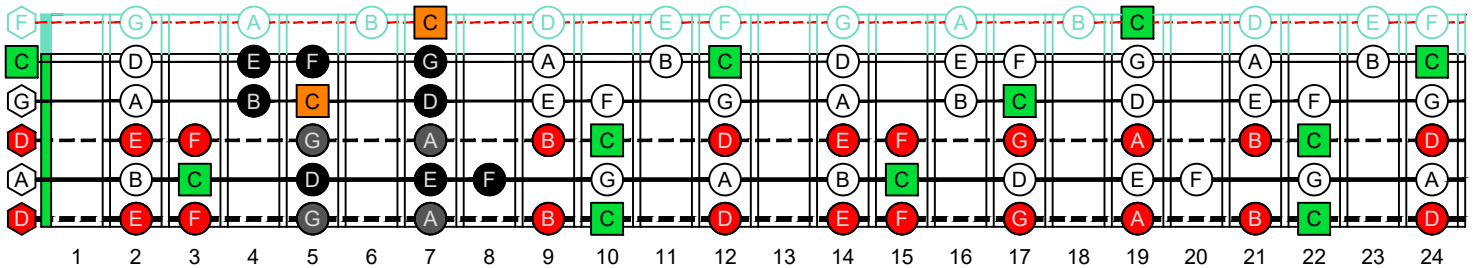

C major scale (ionian mode)

CAGED octaves

box shapes

5-string bass

Drop D + High C : DADGC

C major scale (ionian mode) SEMITONOMETER

BOX SHAPE

www.cagedoctaves.com

Zon Brookes

CAGED octaves (5-string bass : Drop D + High C - DADGC) C major scale (ionian mode) : 2G* box shape

Musical notation for the C major scale in 2/4 time, including a bass line and a guitar line with fret numbers.

CAGED octaves (5-string bass : Drop D + High C - DADGC) C major scale (ionian mode) ENTIRE FINGERBOARD NOTE NAMES : 2G* box shape

CAGED octaves (5-string bass : Drop D + High C - DADGC) C major scale (ionian mode) ENTIRE FINGERBOARD INTERVALS : 2G* box shape