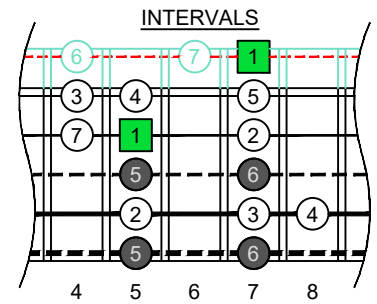

C major scale (ionian mode)

CAGED octaves

box shapes

5-string bass

Drop D + High C : DADGC

C major scale (ionian mode) SEMITONOMETER

BOX SHAPE

www.cagedoctaves.com

Zon Brookes

CAGED octaves (5-string bass : Drop D + High C - DADGC) C major scale (ionian mode) : 2G* box shape

Musical notation for the C major scale in 2/4 time, including a bass line and a guitar line with fret numbers.

CAGED octaves (5-string bass : Drop D + High C - DADGC) C major scale (ionian mode) ENTIRE FINGERBOARD NOTE NAMES : 2G* box shape

CAGED octaves (5-string bass : Drop D + High C - DADGC) C major scale (ionian mode) ENTIRE FINGERBOARD INTERVALS : 2G* box shape