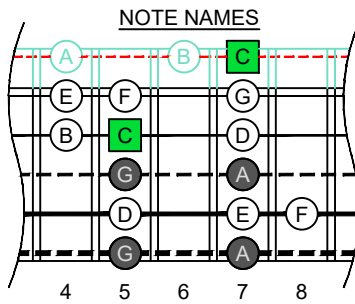

C major scale (ionian mode)

CAGED octaves

box shapes

5-string bass

Drop D + High C : DADGC

C major scale (ionian mode) SEMITONOMETER

BOX SHAPE

www.cagedoctaves.com

Zon Brookes

CAGED octaves (5-string bass : Drop D + High C - DADGC) C major scale (ionian mode) : 2G* box shape

Musical notation for the C major scale in 2/4 time, including a bass line and a guitar line with fret numbers.

CAGED octaves (5-string bass : Drop D + High C - DADGC) C major scale (ionian mode) ENTIRE FINGERBOARD NOTE NAMES : 2G* box shape

CAGED octaves (5-string bass : Drop D + High C - DADGC) C major scale (ionian mode) ENTIRE FINGERBOARD INTERVALS : 2G* box shape