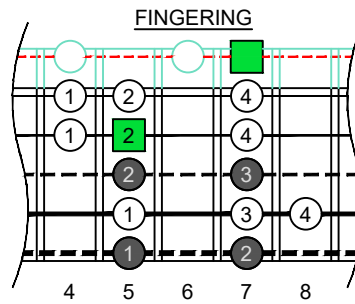

C major scale (ionian mode)

CAGED octaves

box shapes

5-string bass

Drop D + High C : DADGC

C major scale (ionian mode) SEMITONOMETER

BOX SHAPE

www.cagedoctaves.com

Zon Brookes

CAGED octaves (5-string bass : Drop D + High C - DADGC) C major scale (ionian mode) : 2G* box shape

Musical notation for the C major scale in 2/4 time, including a bass line and a guitar line with fret numbers.

CAGED octaves (5-string bass : Drop D + High C - DADGC) C major scale (ionian mode) ENTIRE FINGERBOARD NOTE NAMES : 2G* box shape

CAGED octaves (5-string bass : Drop D + High C - DADGC) C major scale (ionian mode) ENTIRE FINGERBOARD INTERVALS : 2G* box shape