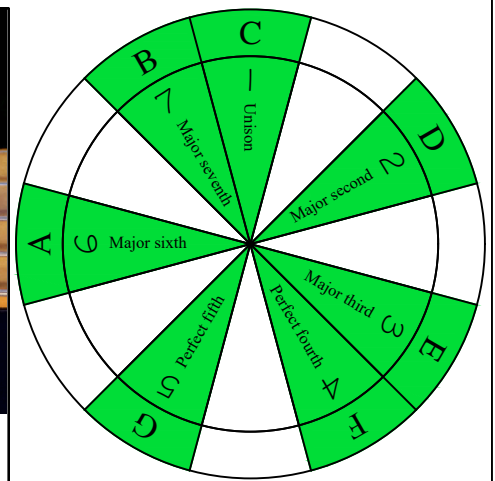

C major scale (ionian mode)

CAGED octaves

box shapes

5-string bass

Drop D + High C : DADGC

C major scale (ionian mode) SEMITONOMETER

BOX SHAPE

www.cagedoctaves.com

Zon Brookes

CAGED octaves (5-string bass : Drop D + High C - DADGC) C major scale (ionian mode) : 2G* box shape

Musical notation for the C major scale in 2/4 time, including a bass line and a guitar line with fret numbers.

CAGED octaves (5-string bass : Drop D + High C - DADGC) C major scale (ionian mode) ENTIRE FINGERBOARD NOTE NAMES : 2G* box shape

CAGED octaves (5-string bass : Drop D + High C - DADGC) C major scale (ionian mode) ENTIRE FINGERBOARD INTERVALS : 2G* box shape