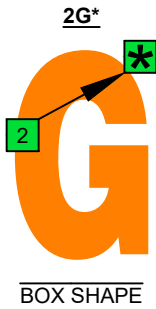

C major scale (ionian mode)

CAGED octaves

box shapes

5-string bass

Drop D + High C : DADGC

C major scale (ionian mode) SEMITONOMETER

BOX SHAPE

www.cagedoctaves.com

Zon Brookes

CAGED octaves (5-string bass : Drop D + High C - DADGC) C major scale (ionian mode) : 2G* box shape

Musical notation for the C major scale in 2/4 time, including a bass line and a guitar line with fret numbers.