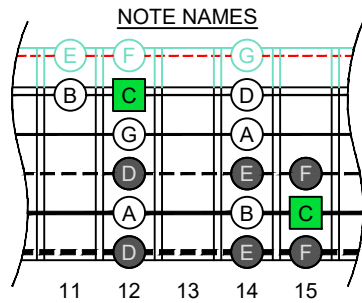

C major scale (ionian mode) SEMITONOMETER

C major scale (ionian mode) CAGED octaves box shapes 5-string bass Drop D + High C : DADGC

www.cagedoctaves.com

Zon Brookes

CAGED octaves (5-string bass : Drop D + High C - DADGC) C major scale (ionian mode) : 4C1 box shape

Musical notation for the C major scale (ionian mode) on a 5-string bass guitar, showing the 4C1 box shape at fret 12. Includes a staff with notes and a tablature below.

CAGED octaves (5-string bass : Drop D + High C - DADGC) C major scale (ionian mode) ENTIRE FINGERBOARD NOTE NAMES : 4C1 box shape at 12

CAGED octaves (5-string bass : Drop D + High C - DADGC) C major scale (ionian mode) ENTIRE FINGERBOARD INTERVALS : 4C1 box shape at 12