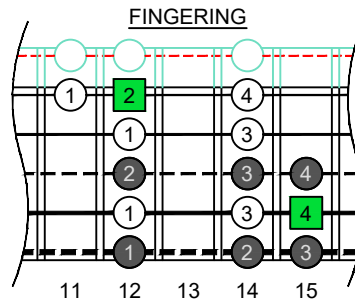

C major scale (ionian mode) SEMITONOMETER

C major scale (ionian mode) CAGED octaves box shapes 5-string bass Drop D + High C : DADGC

www.cagedoctaves.com

Zon Brookes

CAGED octaves (5-string bass : Drop D + High C - DADGC) C major scale (ionian mode) : 4C1 box shape

Musical notation for the C major scale (ionian mode) on a 5-string bass guitar, showing the 4C1 box shape at fret 12. Includes a staff with notes and a tablature below.

CAGED octaves (5-string bass : Drop D + High C - DADGC) C major scale (ionian mode) ENTIRE FINGERBOARD NOTE NAMES : 4C1 box shape at 12

CAGED octaves (5-string bass : Drop D + High C - DADGC) C major scale (ionian mode) ENTIRE FINGERBOARD INTERVALS : 4C1 box shape at 12