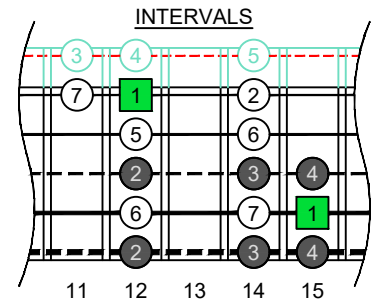

C major scale (ionian mode) SEMITONOMETER

C major scale (ionian mode) CAGED octaves box shapes 5-string bass Drop D + High C : DADGC

www.cagedoctaves.com

Zon Brookes

CAGED octaves (5-string bass : Drop D + High C - DADGC) C major scale (ionian mode) : 4C1 box shape

Musical notation for the C major scale (ionian mode) on a 5-string bass guitar, showing the 4C1 box shape at fret 12. Includes a staff with notes and a tablature below.

CAGED octaves (5-string bass : Drop D + High C - DADGC) C major scale (ionian mode) ENTIRE FINGERBOARD NOTE NAMES : 4C1 box shape at 12

CAGED octaves (5-string bass : Drop D + High C - DADGC) C major scale (ionian mode) ENTIRE FINGERBOARD INTERVALS : 4C1 box shape at 12