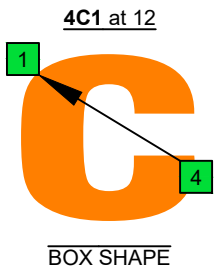

C major scale (ionian mode) SEMITONOMETER

C major scale (ionian mode) CAGED octaves box shapes 5-string bass Drop D + High C : DADGC

www.cagedoctaves.com

Zon Brookes

CAGED octaves (5-string bass : Drop D + High C - DADGC) C major scale (ionian mode) : 4C1 box shape

Musical notation for the C major scale (ionian mode) on a 5-string bass guitar, showing the 4C1 box shape at fret 12. Includes a staff with notes and a tablature below.

CAGED octaves (5-string bass : Drop D + High C - DADGC) C major scale (ionian mode) ENTIRE FINGERBOARD NOTE NAMES : 4C1 box shape at 12

CAGED octaves (5-string bass : Drop D + High C - DADGC) C major scale (ionian mode) ENTIRE FINGERBOARD INTERVALS : 4C1 box shape at 12