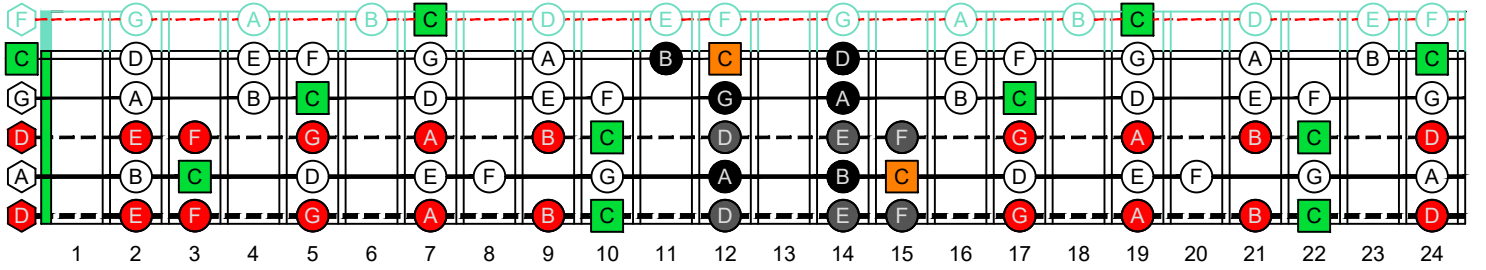

C major scale (ionian mode) SEMITONOMETER

C major scale (ionian mode) CAGED octaves box shapes 5-string bass Drop D + High C : DADGC

www.cagedoctaves.com

Zon Brookes

CAGED octaves (5-string bass : Drop D + High C - DADGC) C major scale (ionian mode) : 4C1 box shape

Musical notation for the C major scale (ionian mode) on a 5-string bass guitar, showing the 4C1 box shape at fret 12. Includes a staff with notes and a tablature below.

CAGED octaves (5-string bass : Drop D + High C - DADGC) C major scale (ionian mode) ENTIRE FINGERBOARD NOTE NAMES : 4C1 box shape at 12

CAGED octaves (5-string bass : Drop D + High C - DADGC) C major scale (ionian mode) ENTIRE FINGERBOARD INTERVALS : 4C1 box shape at 12