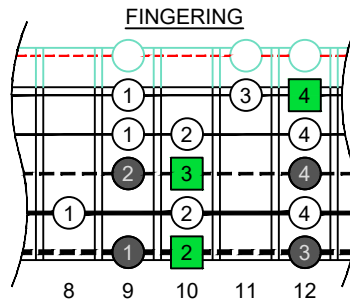

C major scale (ionian mode) CAGFD box shapes (3nps) 5-string bass Drop D + High C : DADGC

www.cagedoctaves.com

Zon Brookes

CAGFD octaves (5-string bass : Drop D + High C - DADGC) C major scale (ionian mode) : 5D3D1 box shape (3nps)

Musical notation for the C major scale (ionian mode) on a 5-string bass. It includes a bass clef, a 2/4 time signature, and a staff with notes and fret numbers. The fret numbers are: 12, 10, 10, 8, 10, 12, 9, 10, 12, 9, 10, 12, 9, 11, 12, 12, 11, 9, 12, 10, 9, 12, 10, 9, 12, 10, 8, 12, 10, 10.

CAGFD octaves (5-string bass : Drop D + High C - DADGC) C major scale (ionian mode) FINGERBOARD NOTE NAMES : 5D3D1 box shape (3nps)

CAGFD octaves (5-string bass : Drop D + High C - DADGC) C major scale (ionian mode) FINGERBOARD INTERVALS : 5D3D1 box shape (3nps)