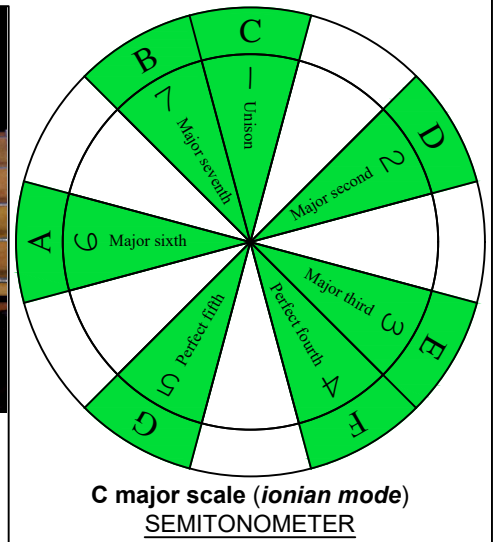

C major scale (ionian mode) CAGFD box shapes (3nps) 5-string bass Drop D + High C : DADGC

www.cagedoctaves.com

Zon Brookes

CAGFD octaves (5-string bass : Drop D + High C - DADGC) C major scale (ionian mode) : 5D3D1 box shape (3nps)

Musical notation for the C major scale (ionian mode) on a 5-string bass. It includes a bass clef, a 2/4 time signature, and a staff with notes and fret numbers. The fret numbers are: 12, 10, 10, 8, 10, 12, 9, 10, 12, 9, 10, 12, 9, 11, 12, 12, 11, 9, 12, 10, 9, 12, 10, 9, 12, 10, 8, 12, 10, 10.

CAGFD octaves (5-string bass : Drop D + High C - DADGC) C major scale (ionian mode) FINGERBOARD NOTE NAMES : 5D3D1 box shape (3nps)

CAGFD octaves (5-string bass : Drop D + High C - DADGC) C major scale (ionian mode) FINGERBOARD INTERVALS : 5D3D1 box shape (3nps)