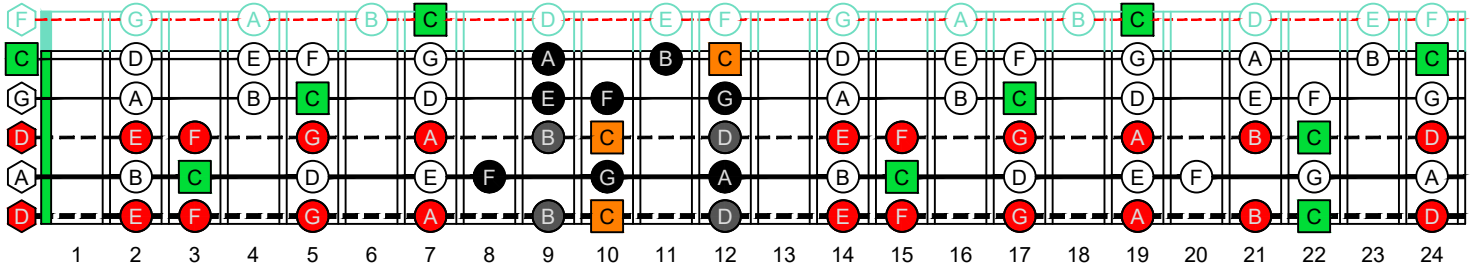

C major scale (ionian mode) CAGFD box shapes (3nps) 5-string bass Drop D + High C : DADGC

www.cagedoctaves.com

Zon Brookes

CAGFD octaves (5-string bass : Drop D + High C - DADGC) C major scale (ionian mode) : 5D3D1 box shape (3nps)

Musical notation for the C major scale (ionian mode) on a 5-string bass. It includes a bass clef, a 2/4 time signature, and a staff with notes and fret numbers. The fret numbers are: 12, 10, 10, 8, 10, 12, 9, 10, 12, 9, 10, 12, 9, 11, 12, 12, 11, 9, 12, 10, 9, 12, 10, 9, 12, 10, 8, 12, 10, 10.

CAGFD octaves (5-string bass : Drop D + High C - DADGC) C major scale (ionian mode) FINGERBOARD NOTE NAMES : 5D3D1 box shape (3nps)

CAGFD octaves (5-string bass : Drop D + High C - DADGC) C major scale (ionian mode) FINGERBOARD INTERVALS : 5D3D1 box shape (3nps)