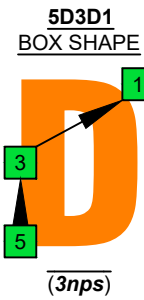

C major scale (ionian mode) CAGFD box shapes (3nps) 5-string bass Drop D + High C : DADGC

www.cagedoctaves.com

Zon Brookes

CAGFD octaves (5-string bass : Drop D + High C - DADGC) C major scale (ionian mode) : 5D3D1 box shape (3nps)

Musical notation for the C major scale (ionian mode) on a 5-string bass. It includes a bass clef, a 2/4 time signature, and a staff with notes and fret numbers. The fret numbers are: 12, 10, 10, 8, 10, 12, 9, 10, 12, 9, 10, 12, 9, 11, 12, 12, 11, 9, 12, 10, 9, 12, 10, 9, 12, 10, 8, 12, 10, 10.