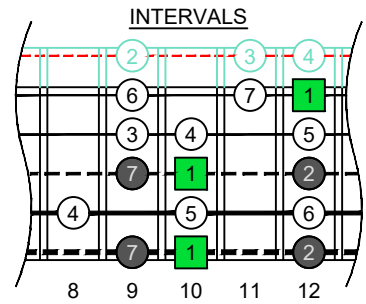

C major scale (ionian mode) CAGFD box shapes (3nps) 5-string bass Drop D + High C : DADGC

www.cagedoctaves.com

Zon Brookes

CAGFD octaves (5-string bass : Drop D + High C - DADGC) C major scale (ionian mode) : 5D3D1 box shape (3nps)

Musical notation for the C major scale (ionian mode) on a 5-string bass. It includes a bass clef, a 2/4 time signature, and a staff with notes and fret numbers. The fret numbers are: 12, 10, 10, 8, 10, 12, 9, 10, 12, 9, 10, 12, 9, 11, 12, 12, 11, 9, 12, 10, 9, 12, 10, 9, 12, 10, 8, 12, 10, 10.

CAGFD octaves (5-string bass : Drop D + High C - DADGC) C major scale (ionian mode) FINGERBOARD NOTE NAMES : 5D3D1 box shape (3nps)

CAGFD octaves (5-string bass : Drop D + High C - DADGC) C major scale (ionian mode) FINGERBOARD INTERVALS : 5D3D1 box shape (3nps)