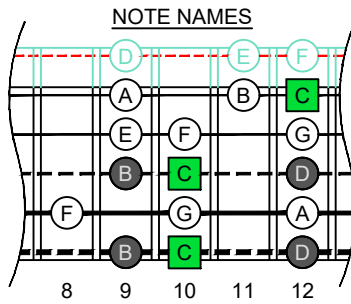

C major scale (ionian mode) CAGFD box shapes (3nps) 5-string bass Drop D + High C : DADGC

www.cagedoctaves.com

Zon Brookes

CAGFD octaves (5-string bass : Drop D + High C - DADGC) C major scale (ionian mode) : 5D3D1 box shape (3nps)

Musical notation for the C major scale (ionian mode) on a 5-string bass. It includes a bass clef, a 2/4 time signature, and a staff with notes and fret numbers. The fret numbers are: 12, 10, 10, 8, 10, 12, 9, 10, 12, 9, 10, 12, 9, 11, 12, 12, 11, 9, 12, 10, 9, 12, 10, 9, 12, 10, 8, 12, 10, 10.

CAGFD octaves (5-string bass : Drop D + High C - DADGC) C major scale (ionian mode) FINGERBOARD NOTE NAMES : 5D3D1 box shape (3nps)

CAGFD octaves (5-string bass : Drop D + High C - DADGC) C major scale (ionian mode) FINGERBOARD INTERVALS : 5D3D1 box shape (3nps)