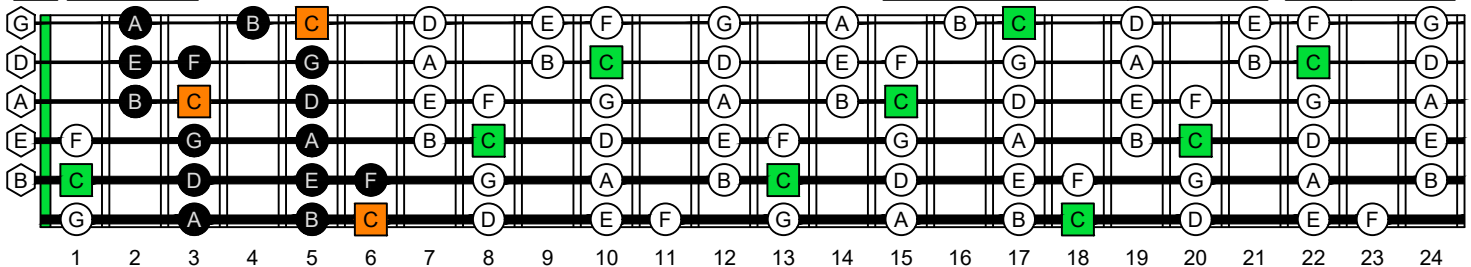

C major scale (ionian mode)

BASED octaves box shapes 6-string bass

F#0 standard - F#BEADG

C major scale (ionian mode) SEMITONOMETER

www.cagedoctaves.com

Zon Brookes

BAF#GED octaves (6-string bass : F#0 standard - F#BEADG) C major scale (ionian mode) - 6A3A1 box shape

BAF#GED octaves (6-string bass : F#0 standard - F#BEADG) C major scale (ionian mode) ENTIRE FINGERBOARD NOTE NAMES : 6A3A1 box shape

BAF#GED octaves (6-string bass : F#0 standard - F#BEADG) C major scale (ionian mode) ENTIRE FINGERBOARD INTERVALS : 6A3A1 box shape