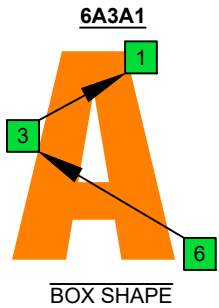

C major scale (ionian mode)

BASED octaves box shapes 6-string bass

F#0 standard - F#BEADG

C major scale (ionian mode) SEMITONOMETER

www.cagedoctaves.com

Zon Brookes

BAF#GED octaves (6-string bass : F#0 standard - F#BEADG) C major scale (ionian mode) - 6A3A1 box shape

BAF#GED octaves (6-string bass : F#0 standard - F#BEADG) C major scale (ionian mode) ENTIRE FINGERBOARD NOTE NAMES : 6A3A1 box shape

BAF#GED octaves (6-string bass : F#0 standard - F#BEADG) C major scale (ionian mode) ENTIRE FINGERBOARD INTERVALS : 6A3A1 box shape