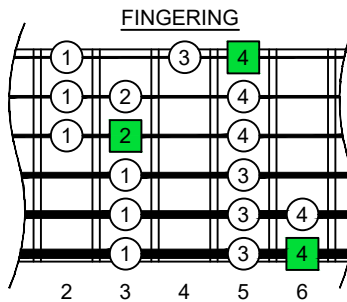

C major scale (ionian mode)

BASED octaves box shapes 6-string bass

F#0 standard - F#BEADG

C major scale (ionian mode) SEMITONOMETER

www.cagedoctaves.com

Zon Brookes

BAF#GED octaves (6-string bass : F#0 standard - F#BEADG) C major scale (ionian mode) - 6A3A1 box shape

BAF#GED octaves (6-string bass : F#0 standard - F#BEADG) C major scale (ionian mode) ENTIRE FINGERBOARD NOTE NAMES : 6A3A1 box shape

BAF#GED octaves (6-string bass : F#0 standard - F#BEADG) C major scale (ionian mode) ENTIRE FINGERBOARD INTERVALS : 6A3A1 box shape