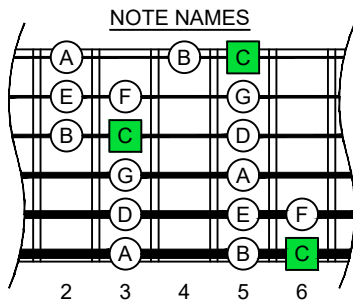

C major scale (ionian mode)

BASED octaves box shapes 6-string bass

F#0 standard - F#BEADG

C major scale (ionian mode) SEMITONOMETER

www.cagedoctaves.com

Zon Brookes

BAF#GED octaves (6-string bass : F#0 standard - F#BEADG) C major scale (ionian mode) - 6A3A1 box shape

BAF#GED octaves (6-string bass : F#0 standard - F#BEADG) C major scale (ionian mode) ENTIRE FINGERBOARD NOTE NAMES : 6A3A1 box shape

BAF#GED octaves (6-string bass : F#0 standard - F#BEADG) C major scale (ionian mode) ENTIRE FINGERBOARD INTERVALS : 6A3A1 box shape