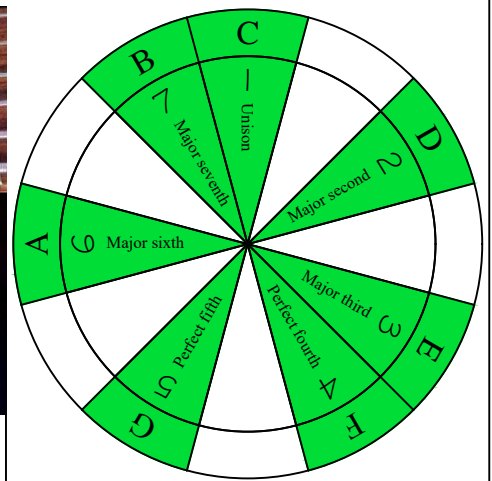

C major scale (ionian mode)

BASED octaves box shapes 6-string bass

F#0 standard - F#BEADG

C major scale (ionian mode) SEMITONOMETER

www.cagedoctaves.com

Zon Brookes

BAF#GED octaves (6-string bass : F#0 standard - F#BEADG) C major scale (ionian mode) - 6A3A1 box shape

BAF#GED octaves (6-string bass : F#0 standard - F#BEADG) C major scale (ionian mode) ENTIRE FINGERBOARD NOTE NAMES : 6A3A1 box shape

BAF#GED octaves (6-string bass : F#0 standard - F#BEADG) C major scale (ionian mode) ENTIRE FINGERBOARD INTERVALS : 6A3A1 box shape