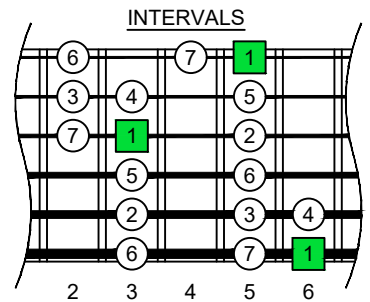

C major scale (ionian mode)

BASED octaves box shapes 6-string bass

F#0 standard - F#BEADG

C major scale (ionian mode) SEMITONOMETER

www.cagedoctaves.com

Zon Brookes

BAF#GED octaves (6-string bass : F#0 standard - F#BEADG) C major scale (ionian mode) - 6A3A1 box shape

BAF#GED octaves (6-string bass : F#0 standard - F#BEADG) C major scale (ionian mode) ENTIRE FINGERBOARD NOTE NAMES : 6A3A1 box shape

BAF#GED octaves (6-string bass : F#0 standard - F#BEADG) C major scale (ionian mode) ENTIRE FINGERBOARD INTERVALS : 6A3A1 box shape