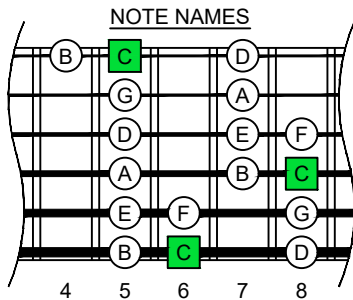

C major scale (ionian mode)

BASED octaves box shapes 6-string bass

F#0 standard - F#BEADG

C major scale (ionian mode) SEMITONOMETER

6F#4G1

BOX SHAPE

NOTE NAMES

FINGERING

INTERVALS

www.cagedoctaves.com

Zon Brookes

BAF#GED octaves (6-string bass : F#0 standard - F#BEADG) C major scale (ionian mode) - 6F#4G1 box shape

BAF#GED octaves (6-string bass : F#0 standard - F#BEADG) C major scale (ionian mode) ENTIRE FINGERBOARD NOTE NAMES : 6F#4G1 box shape

BAF#GED octaves (6-string bass : F#0 standard - F#BEADG) C major scale (ionian mode) ENTIRE FINGERBOARD INTERVALS : 6F#4G1 box shape