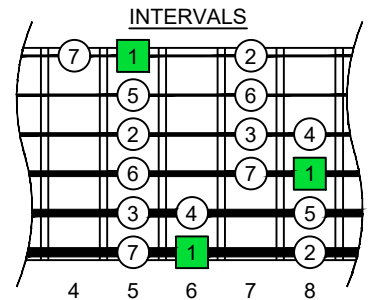

C major scale (ionian mode)

BASED octaves box shapes 6-string bass

F#0 standard - F#BEADG

C major scale (ionian mode) SEMITONOMETER

6F#4G1

BOX SHAPE

NOTE NAMES

FINGERING

INTERVALS

www.cagedoctaves.com

Zon Brookes

BAF#GED octaves (6-string bass : F#0 standard - F#BEADG) C major scale (ionian mode) - 6F#4G1 box shape

BAF#GED octaves (6-string bass : F#0 standard - F#BEADG) C major scale (ionian mode) ENTIRE FINGERBOARD NOTE NAMES : 6F#4G1 box shape

BAF#GED octaves (6-string bass : F#0 standard - F#BEADG) C major scale (ionian mode) ENTIRE FINGERBOARD INTERVALS : 6F#4G1 box shape