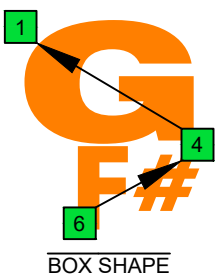

C major scale (ionian mode)

BASED octaves box shapes 6-string bass

F#0 standard - F#BEADG

C major scale (ionian mode) SEMITONOMETER

6F#4G1

BOX SHAPE

NOTE NAMES

FINGERING

INTERVALS

www.cagedoctaves.com

Zon Brookes

BAF#GED octaves (6-string bass : F#0 standard - F#BEADG) C major scale (ionian mode) - 6F#4G1 box shape

BAF#GED octaves (6-string bass : F#0 standard - F#BEADG) C major scale (ionian mode) ENTIRE FINGERBOARD NOTE NAMES : 6F#4G1 box shape

BAF#GED octaves (6-string bass : F#0 standard - F#BEADG) C major scale (ionian mode) ENTIRE FINGERBOARD INTERVALS : 6F#4G1 box shape