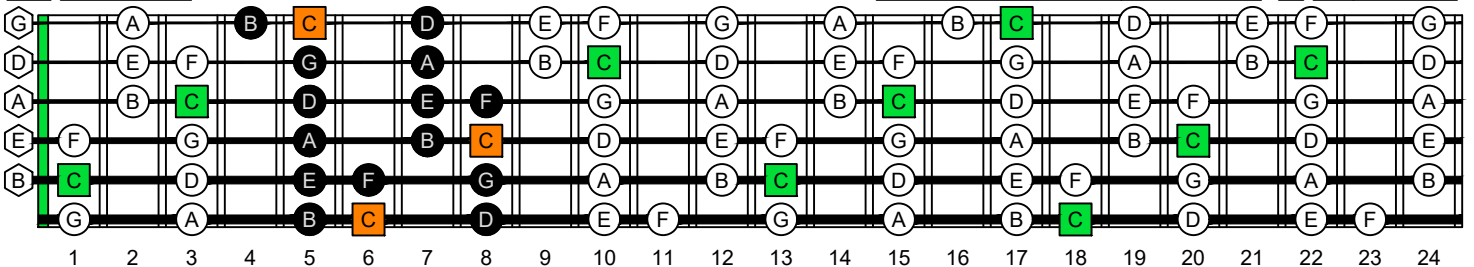

C major scale (ionian mode)

BASED octaves box shapes 6-string bass

F#0 standard - F#BEADG

C major scale (ionian mode) SEMITONOMETER

6F#4G1

BOX SHAPE

NOTE NAMES

FINGERING

INTERVALS

www.cagedoctaves.com

Zon Brookes

BAF#GED octaves (6-string bass : F#0 standard - F#BEADG) C major scale (ionian mode) - 6F#4G1 box shape

BAF#GED octaves (6-string bass : F#0 standard - F#BEADG) C major scale (ionian mode) ENTIRE FINGERBOARD NOTE NAMES : 6F#4G1 box shape

BAF#GED octaves (6-string bass : F#0 standard - F#BEADG) C major scale (ionian mode) ENTIRE FINGERBOARD INTERVALS : 6F#4G1 box shape