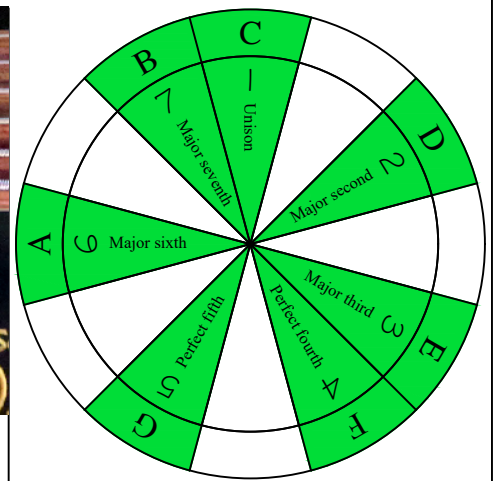

C major scale (ionian mode)

BASED octaves box shapes 6-string bass

F#0 standard - F#BEADG

C major scale (ionian mode) SEMITONOMETER

6F#4G1

BOX SHAPE

NOTE NAMES

FINGERING

INTERVALS

www.cagedoctaves.com

Zon Brookes

BAF#GED octaves (6-string bass : F#0 standard - F#BEADG) C major scale (ionian mode) - 6F#4G1 box shape

BAF#GED octaves (6-string bass : F#0 standard - F#BEADG) C major scale (ionian mode) ENTIRE FINGERBOARD NOTE NAMES : 6F#4G1 box shape

BAF#GED octaves (6-string bass : F#0 standard - F#BEADG) C major scale (ionian mode) ENTIRE FINGERBOARD INTERVALS : 6F#4G1 box shape