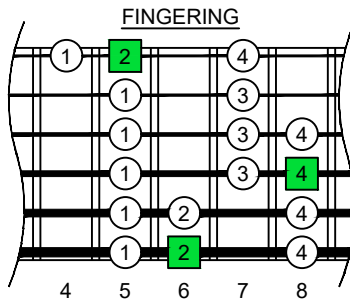

C major scale (ionian mode)

BASED octaves box shapes 6-string bass

F#0 standard - F#BEADG

C major scale (ionian mode) SEMITONOMETER

6F#4G1

BOX SHAPE

NOTE NAMES

FINGERING

INTERVALS

www.cagedoctaves.com

Zon Brookes

BAF#GED octaves (6-string bass : F#0 standard - F#BEADG) C major scale (ionian mode) - 6F#4G1 box shape

BAF#GED octaves (6-string bass : F#0 standard - F#BEADG) C major scale (ionian mode) ENTIRE FINGERBOARD NOTE NAMES : 6F#4G1 box shape

BAF#GED octaves (6-string bass : F#0 standard - F#BEADG) C major scale (ionian mode) ENTIRE FINGERBOARD INTERVALS : 6F#4G1 box shape