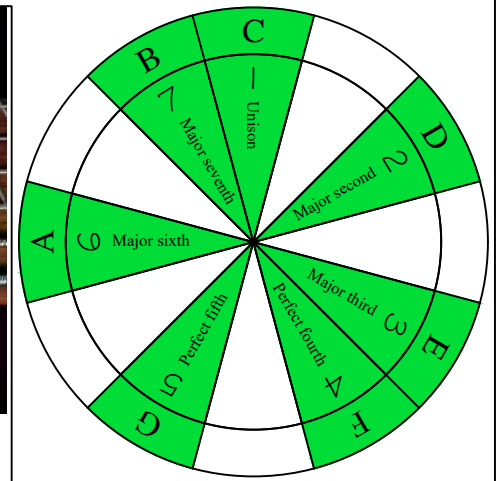

C major scale (ionian mode)

BASED

octaves box shapes

6-string bass

F#0 standard - F#BEADG

C major scale (ionian mode) SEMITONOMETER

5D2

BOX SHAPE

www.cagedoctaves.com

Zon Brookes

BAF#GED octaves (6-string bass : F#0 standard - F#BEADG) C major scale (ionian mode) - 5D2 box shape

BAF#GED octaves (6-string bass : F#0 standard - F#BEADG) C major scale (ionian mode) ENTIRE FINGERBOARD NOTE NAMES : 5D2 box shape

BAF#GED octaves (6-string bass : F#0 standard - F#BEADG) C major scale (ionian mode) ENTIRE FINGERBOARD INTERVALS : 5D2 box shape