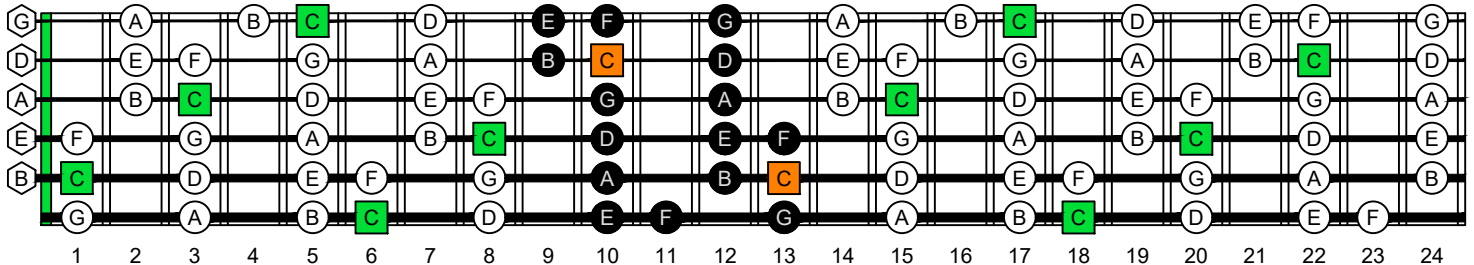

C major scale (ionian mode)

BASED

octaves box shapes

6-string bass

F#0 standard - F#BEADG

C major scale (ionian mode) SEMITONOMETER

5D2

BOX SHAPE

www.cagedoctaves.com

Zon Brookes

BAF#GED octaves (6-string bass : F#0 standard - F#BEADG) C major scale (ionian mode) - 5D2 box shape

BAF#GED octaves (6-string bass : F#0 standard - F#BEADG) C major scale (ionian mode) ENTIRE FINGERBOARD NOTE NAMES : 5D2 box shape

BAF#GED octaves (6-string bass : F#0 standard - F#BEADG) C major scale (ionian mode) ENTIRE FINGERBOARD INTERVALS : 5D2 box shape