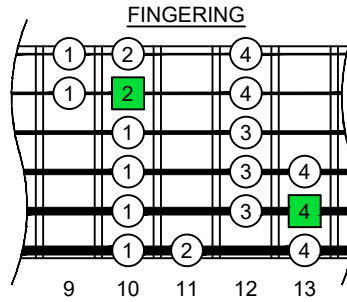

C major scale (ionian mode)

BASED

octaves box shapes

6-string bass

F#0 standard - F#BEADG

C major scale (ionian mode) SEMITONOMETER

5D2

BOX SHAPE

www.cagedoctaves.com

Zon Brookes

BAF#GED octaves (6-string bass : F#0 standard - F#BEADG) C major scale (ionian mode) - 5D2 box shape

BAF#GED octaves (6-string bass : F#0 standard - F#BEADG) C major scale (ionian mode) ENTIRE FINGERBOARD NOTE NAMES : 5D2 box shape

BAF#GED octaves (6-string bass : F#0 standard - F#BEADG) C major scale (ionian mode) ENTIRE FINGERBOARD INTERVALS : 5D2 box shape