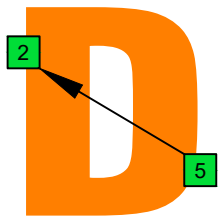

C major scale (ionian mode)

BASED

octaves box shapes

6-string bass

F#0 standard - F#BEADG

C major scale (ionian mode) SEMITONOMETER

5D2

BOX SHAPE

www.cagedoctaves.com

Zon Brookes

BAF#GED octaves (6-string bass : F#0 standard - F#BEADG) C major scale (ionian mode) - 5D2 box shape

BAF#GED octaves (6-string bass : F#0 standard - F#BEADG) C major scale (ionian mode) ENTIRE FINGERBOARD NOTE NAMES : 5D2 box shape

BAF#GED octaves (6-string bass : F#0 standard - F#BEADG) C major scale (ionian mode) ENTIRE FINGERBOARD INTERVALS : 5D2 box shape