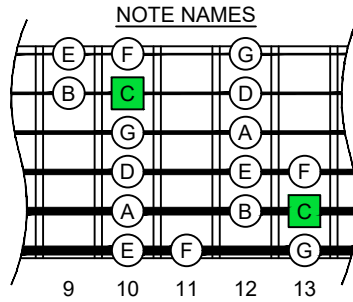

C major scale (ionian mode)

BASED

octaves box shapes

6-string bass

F#0 standard - F#BEADG

C major scale (ionian mode) SEMITONOMETER

5D2

BOX SHAPE

www.cagedoctaves.com

Zon Brookes

BAF#GED octaves (6-string bass : F#0 standard - F#BEADG) C major scale (ionian mode) - 5D2 box shape

BAF#GED octaves (6-string bass : F#0 standard - F#BEADG) C major scale (ionian mode) ENTIRE FINGERBOARD NOTE NAMES : 5D2 box shape

BAF#GED octaves (6-string bass : F#0 standard - F#BEADG) C major scale (ionian mode) ENTIRE FINGERBOARD INTERVALS : 5D2 box shape