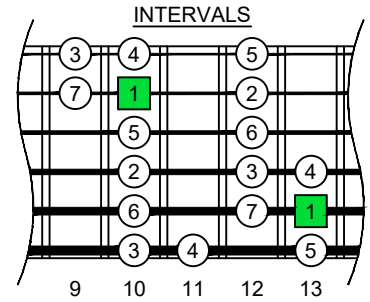

C major scale (ionian mode)

BASED

octaves box shapes

6-string bass

F#0 standard - F#BEADG

C major scale (ionian mode) SEMITONOMETER

5D2

BOX SHAPE

www.cagedoctaves.com

Zon Brookes

BAF#GED octaves (6-string bass : F#0 standard - F#BEADG) C major scale (ionian mode) - 5D2 box shape

BAF#GED octaves (6-string bass : F#0 standard - F#BEADG) C major scale (ionian mode) ENTIRE FINGERBOARD NOTE NAMES : 5D2 box shape

BAF#GED octaves (6-string bass : F#0 standard - F#BEADG) C major scale (ionian mode) ENTIRE FINGERBOARD INTERVALS : 5D2 box shape