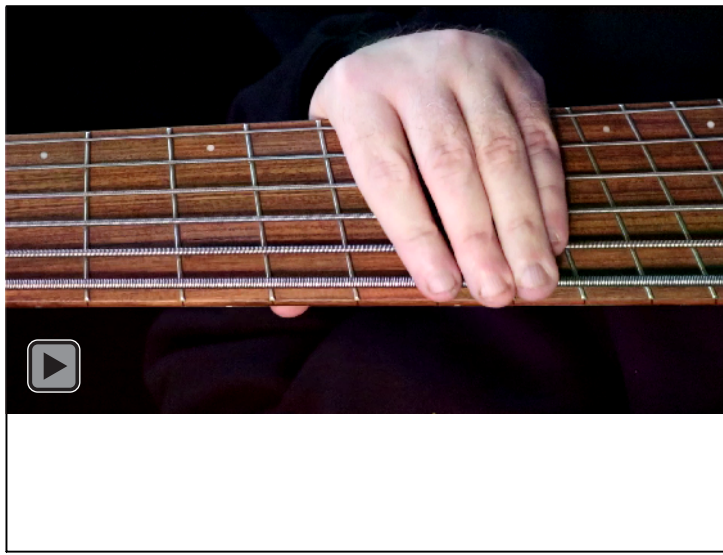

C major scale (ionian mode)

BASED

octaves box shapes

6-string bass

F#0 standard - F#BEADG

C major scale (ionian mode) SEMITONOMETER

5D2

BOX SHAPE

www.cagedoctaves.com

Zon Brookes

BAF#GED octaves (6-string bass : F#0 standard - F#BEADG) C major scale (ionian mode) - 5D2 box shape

BAF#GED octaves (6-string bass : F#0 standard - F#BEADG) C major scale (ionian mode) ENTIRE FINGERBOARD NOTE NAMES : 5D2 box shape

BAF#GED octaves (6-string bass : F#0 standard - F#BEADG) C major scale (ionian mode) ENTIRE FINGERBOARD INTERVALS : 5D2 box shape