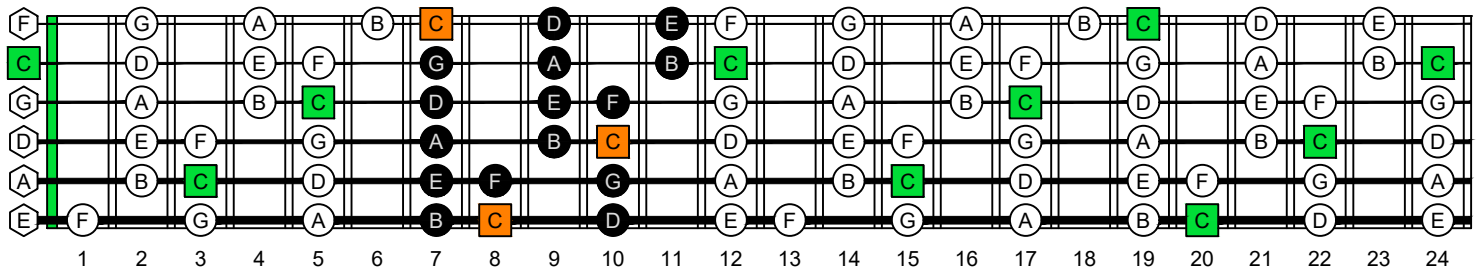

**C**  
major scale  
(ionian mode)  
**CAGED**  
octaves  
box shapes  
(3nps)

**C major scale (ionian mode)**  
SEMITONOMETER

*Fender Bass VI*  
6-string bass tuning  
E1 standard - EADGCF

www.cagedoctaves.com

Zon Brookes

CAGEFD octaves (Fender Bass VI : E1 standard - EADGCF) C major scale (ionian mode) - 6E4F1 box shape (3nps)

**CAGEFD octaves (Fender Bass VI : E1 standard - EADGCF) C major scale (ionian mode) FINGERBOARD NOTE NAMES : 6E4F1 box shape (3nps)**

**CAGEFD octaves (Fender Bass VI : E1 standard - EADGCF) C major scale (ionian mode) FINGERBOARD INTERVALS : 6E4F1 box shape (3nps)**