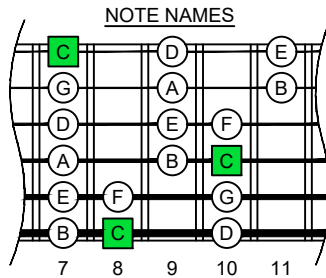

**C**  
major scale  
(ionian mode)  
**CAGED**  
octaves  
box shapes  
(3nps)

**C major scale (ionian mode)**  
SEMITONOMETER

*Fender Bass VI*  
6-string bass tuning  
E1 standard - EADGCF

www.cagedoctaves.com

Zon Brookes

CAGEFD octaves (Fender Bass VI : E1 standard - EADGCF) C major scale (ionian mode) - 6E4F1 box shape (3nps)

**CAGEFD octaves (Fender Bass VI : E1 standard - EADGCF) C major scale (ionian mode) FINGERBOARD NOTE NAMES : 6E4F1 box shape (3nps)**

**CAGEFD octaves (Fender Bass VI : E1 standard - EADGCF) C major scale (ionian mode) FINGERBOARD INTERVALS : 6E4F1 box shape (3nps)**