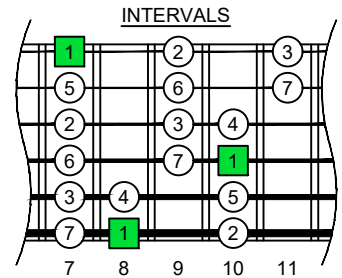

**C**  
major scale  
(ionian mode)  
**CAGED**  
octaves  
box shapes  
(3nps)

**C major scale (ionian mode)**  
SEMITONOMETER

*Fender Bass VI*  
6-string bass tuning  
E1 standard - EADGCF

www.cagedoctaves.com

Zon Brookes

CAGEFD octaves (Fender Bass VI : E1 standard - EADGCF) C major scale (ionian mode) - 6E4F1 box shape (3nps)

**CAGEFD octaves (Fender Bass VI : E1 standard - EADGCF) C major scale (ionian mode) FINGERBOARD NOTE NAMES : 6E4F1 box shape (3nps)**

**CAGEFD octaves (Fender Bass VI : E1 standard - EADGCF) C major scale (ionian mode) FINGERBOARD INTERVALS : 6E4F1 box shape (3nps)**