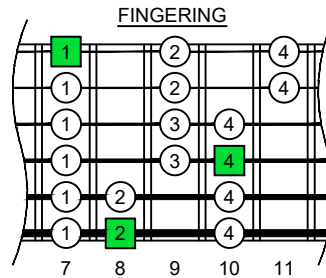

**C**  
major scale  
(ionian mode)  
**CAGED**  
octaves  
box shapes  
(3nps)

**C major scale (ionian mode)**  
SEMITONOMETER

*Fender Bass VI*  
6-string bass tuning  
E1 standard - EADGCF

www.cagedoctaves.com

Zon Brookes

CAGEFD octaves (Fender Bass VI : E1 standard - EADGCF) C major scale (ionian mode) - 6E4F1 box shape (3nps)

**CAGEFD octaves (Fender Bass VI : E1 standard - EADGCF) C major scale (ionian mode) FINGERBOARD NOTE NAMES : 6E4F1 box shape (3nps)**

**CAGEFD octaves (Fender Bass VI : E1 standard - EADGCF) C major scale (ionian mode) FINGERBOARD INTERVALS : 6E4F1 box shape (3nps)**