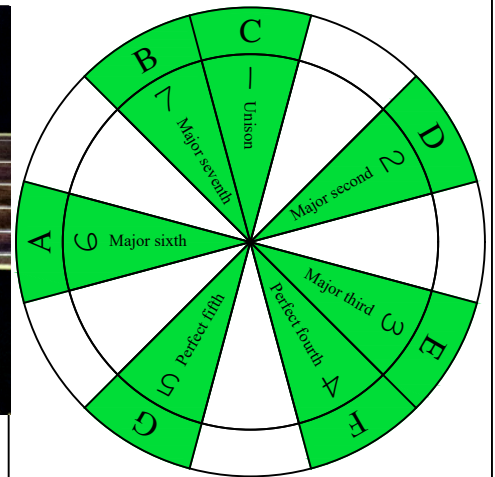

**C**  
major scale  
(ionian mode)  
**CAGED**  
octaves  
box shapes  
(3nps)

**C major scale (ionian mode)**  
SEMITONOMETER

*Fender Bass VI*  
6-string bass tuning  
E1 standard - EADGCF

www.cagedoctaves.com

Zon Brookes

CAGEFD octaves (Fender Bass VI : E1 standard - EADGCF) C major scale (ionian mode) - 6E4F1 box shape (3nps)

**CAGEFD octaves (Fender Bass VI : E1 standard - EADGCF) C major scale (ionian mode) FINGERBOARD NOTE NAMES : 6E4F1 box shape (3nps)**

**CAGEFD octaves (Fender Bass VI : E1 standard - EADGCF) C major scale (ionian mode) FINGERBOARD INTERVALS : 6E4F1 box shape (3nps)**