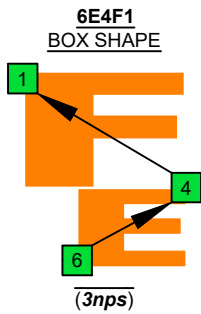

**C**  
major scale  
(ionian mode)  
**CAGED**  
octaves  
box shapes  
(3nps)

**C major scale (ionian mode)**  
SEMITONOMETER

*Fender Bass VI*  
6-string bass tuning  
E1 standard - EADGCF

www.cagedoctaves.com

Zon Brookes

CAGEFD octaves (Fender Bass VI : E1 standard - EADGCF) C major scale (ionian mode) - 6E4F1 box shape (3nps)

**CAGEFD octaves (Fender Bass VI : E1 standard - EADGCF) C major scale (ionian mode) FINGERBOARD NOTE NAMES : 6E4F1 box shape (3nps)**