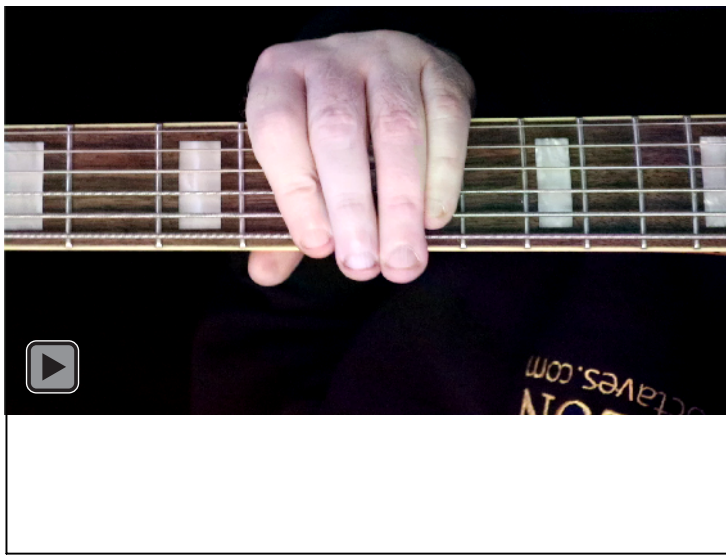

# C major scale (ionian mode) CAGED octaves box shapes (3nps)

C major scale (ionian mode) SEMITONOMETER

Fender Bass VI  
6-string bass tuning  
E1 standard - EADGCF

## 6E4D2 BOX SHAPE

www.cagedoctaves.com

Zon Brookes

CAGEFD octaves (Fender Bass VI : E1 standard - EADGCF) C major scale (ionian mode) - 6E4D2 box shape (3nps)