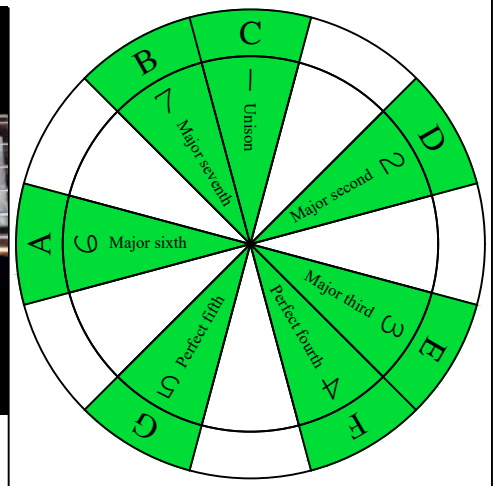

# C major scale (ionian mode) CAGED octaves box shapes (3nps)

C major scale (ionian mode) SEMITONOMETER

Fender Bass VI  
6-string bass tuning  
E1 standard - EADGCF

## 6E4D2 BOX SHAPE

www.cagedoctaves.com

Zon Brookes

CAGEFD octaves (Fender Bass VI : E1 standard - EADGCF) C major scale (ionian mode) - 6E4D2 box shape (3nps)

## CAGEFD octaves (Fender Bass VI : E1 standard - EADGCF) C major scale (ionian mode) FINGERBOARD NOTE NAMES : 6E4D2 box shape (3nps)