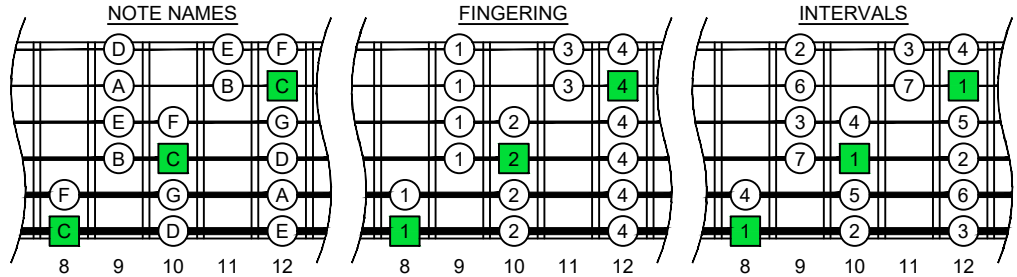

# C major scale (ionian mode) CAGED octaves box shapes (3nps)

C major scale (ionian mode) SEMITONOMETER

Fender Bass VI  
6-string bass tuning  
E1 standard - EADGCF

## 6E4D2 BOX SHAPE

www.cagedoctaves.com

Zon Brookes

CAGEFD octaves (Fender Bass VI : E1 standard - EADGCF) C major scale (ionian mode) - 6E4D2 box shape (3nps)

## CAGEFD octaves (Fender Bass VI : E1 standard - EADGCF) C major scale (ionian mode) FINGERBOARD NOTE NAMES : 6E4D2 box shape (3nps)

## CAGEFD octaves (Fender Bass VI : E1 standard - EADGCF) C major scale (ionian mode) FINGERBOARD INTERVALS : 6E4D2 box shape (3nps)