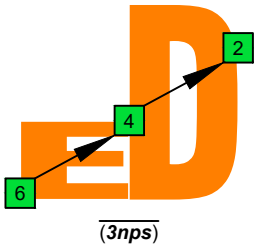

# C major scale (ionian mode) CAGED octaves box shapes (3nps)

C major scale (ionian mode) SEMITONOMETER

Fender Bass VI  
6-string bass tuning  
E1 standard - EADGCF

## 6E4D2 BOX SHAPE

www.cagedoctaves.com

Zon Brookes

CAGEFD octaves (Fender Bass VI : E1 standard - EADGCF) C major scale (ionian mode) - 6E4D2 box shape (3nps)