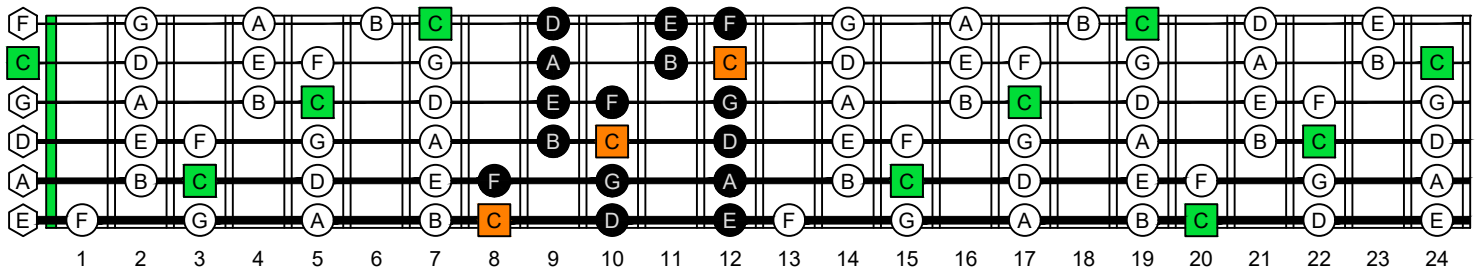

# C major scale (ionian mode) CAGED octaves box shapes (3nps)

C major scale (ionian mode) SEMITONOMETER

Fender Bass VI  
6-string bass tuning  
E1 standard - EADGCF

## 6E4D2 BOX SHAPE

www.cagedoctaves.com

Zon Brookes

CAGEFD octaves (Fender Bass VI : E1 standard - EADGCF) C major scale (ionian mode) - 6E4D2 box shape (3nps)

## CAGEFD octaves (Fender Bass VI : E1 standard - EADGCF) C major scale (ionian mode) FINGERBOARD NOTE NAMES : 6E4D2 box shape (3nps)

## CAGEFD octaves (Fender Bass VI : E1 standard - EADGCF) C major scale (ionian mode) FINGERBOARD INTERVALS : 6E4D2 box shape (3nps)