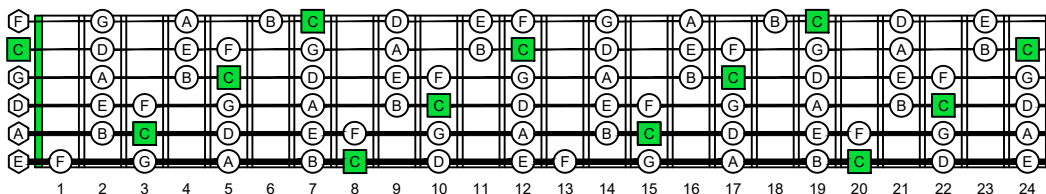

CAGEFD octaves (Fender Bass VI : E1 standard - EADGCF) C major scale (ionian mode) : ENTIRE FINGERBOARD NOTE NAMES

CAGEFD octaves (Fender Bass VI : E1 standard - EADGCF) C major scale (ionian mode) : ENTIRE FINGERBOARD INTERVALS

C major scale (ionian mode) CAGED octaves box shapes (3nps) Fender Bass VI 6-string bass tuning E1 standard - EADGCF

C major scale (ionian mode) SEMITONOMETER

5C2 BOX SHAPE

(3nps)

NOTE NAMES

FINGERING

INTERVALS