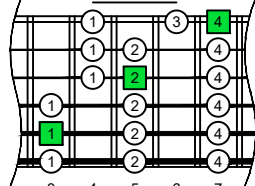

C major scale (ionian mode) CAGED octaves box shapes (3nps) Fender Bass VI 6-string bass tuning E1 standard - EADGCF

C major scale (ionian mode) SEMITONOMETER

5C2 BOX SHAPE

(3nps)

NOTE NAMES

FINGERING

INTERVALS

5A3 BOX SHAPE

(3nps)

NOTE NAMES

FINGERING

INTERVALS

5A3G1 BOX SHAPE

(3nps)

NOTE NAMES

FINGERING

INTERVALS

6G3G1 BOX SHAPE

(3nps)

NOTE NAMES

FINGERING

INTERVALS

6E4F1 BOX SHAPE