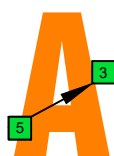

C major scale (ionian mode) CAGED octaves box shapes (3nps) Fender Bass VI 6-string bass tuning E1 standard - EADGCF

C major scale (ionian mode) SEMITONOMETER

5C2 BOX SHAPE

(3nps)

NOTE NAMES

FINGERING

INTERVALS

5A3 BOX SHAPE

(3nps)

NOTE NAMES

FINGERING

INTERVALS

5A3G1 BOX SHAPE

(3nps)

NOTE NAMES