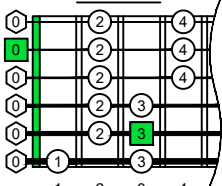

C major scale (ionian mode) CAGED octaves box shapes (3nps) Fender Bass VI 6-string bass tuning E1 standard - EADGCF

C major scale (ionian mode) SEMITONOMETER

5C2 BOX SHAPE

(3nps)

NOTE NAMES

FINGERING

INTERVALS

5A3 BOX SHAPE

(3nps)

NOTE NAMES

FINGERING

INTERVALS

5A3G1 BOX SHAPE

(3nps)

NOTE NAMES