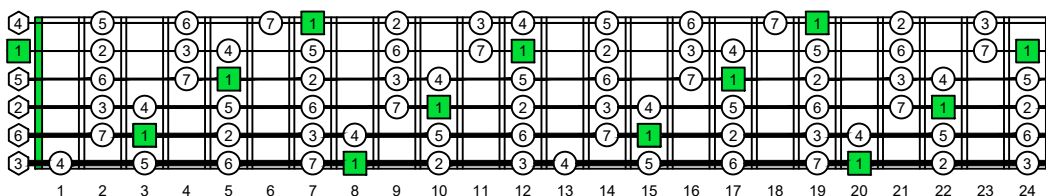

CAGEFD octaves (Fender Bass VI : E1 standard - EADGCF) C major scale (ionian mode) : ENTIRE FINGERBOARD NOTE NAMES

CAGEFD octaves (Fender Bass VI : E1 standard - EADGCF) C major scale (ionian mode) : ENTIRE FINGERBOARD INTERVALS

C major scale (ionian mode) CAGED octaves box shapes (3nps) Fender Bass VI 6-string bass tuning E1 standard - EADGCF

C major scale (ionian mode) SEMITONOMETER

5C2 BOX SHAPE

(3nps)

NOTE NAMES

FINGERING

INTERVALS