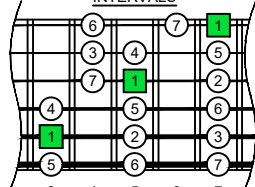

C major scale (ionian mode) CAGED octaves box shapes (3nps) Fender Bass VI 6-string bass tuning E1 standard - EADGCF

C major scale (ionian mode) SEMITONOMETER

5C2 BOX SHAPE

(3nps)

NOTE NAMES

FINGERING

INTERVALS

5A3 BOX SHAPE

(3nps)

NOTE NAMES

FINGERING

INTERVALS

5A3G1 BOX SHAPE

(3nps)

NOTE NAMES

FINGERING

INTERVALS

6G3G1 BOX SHAPE

(3nps)

NOTE NAMES

FINGERING

INTERVALS

6E4F1 BOX SHAPE