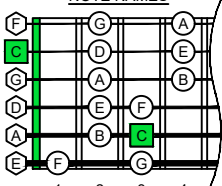

CAGEFD octaves (Fender Bass VI : E1 standard - EADGCF) C major scale (ionian mode) : ENTIRE FINGERBOARD NOTE NAMES

CAGEFD octaves (Fender Bass VI : E1 standard - EADGCF) C major scale (ionian mode) : ENTIRE FINGERBOARD INTERVALS

C major scale (ionian mode) CAGED octaves box shapes (3nps) Fender Bass VI 6-string bass tuning E1 standard - EADGCF

C major scale (ionian mode) SEMITONOMETER

5C2 BOX SHAPE

(3nps)

NOTE NAMES

FINGERING

INTERVALS

5A3 BOX SHAPE

(3nps)

NOTE NAMES

FINGERING

INTERVALS

5A3G1 BOX SHAPE

(3nps)

NOTE NAMES