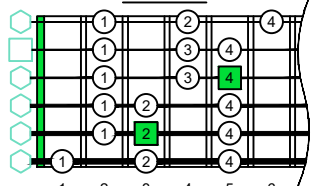

C major scale (ionian mode) CAGED octaves box shapes (3nps) Fender Bass VI 6-string bass tuning E1 standard - EADGCF

C major scale (ionian mode) SEMITONOMETER

5C2 BOX SHAPE

(3nps)

NOTE NAMES

FINGERING

INTERVALS

5A3 BOX SHAPE

(3nps)

NOTE NAMES

FINGERING

INTERVALS

5A3G1 BOX SHAPE

(3nps)

NOTE NAMES

FINGERING

INTERVALS

6G3G1 BOX SHAPE

(3nps)

NOTE NAMES

FINGERING

INTERVALS

6E4F1 BOX SHAPE