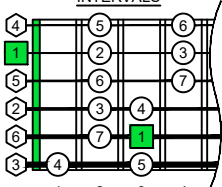

C major scale (ionian mode) CAGED octaves box shapes (3nps) Fender Bass VI 6-string bass tuning E1 standard - EADGCF

C major scale (ionian mode) SEMITONOMETER

5C2 BOX SHAPE

(3nps)

NOTE NAMES

FINGERING

INTERVALS

5A3 BOX SHAPE

(3nps)

NOTE NAMES

FINGERING

INTERVALS

5A3G1 BOX SHAPE

(3nps)

NOTE NAMES