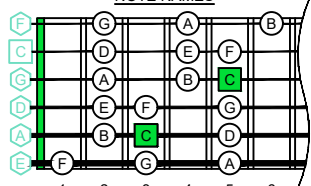

CAGEFD octaves (Fender Bass VI : E1 standard - EADGCF) C major scale (ionian mode) : ENTIRE FINGERBOARD NOTE NAMES

CAGEFD octaves (Fender Bass VI : E1 standard - EADGCF) C major scale (ionian mode) : ENTIRE FINGERBOARD INTERVALS

C major scale (ionian mode) CAGED octaves box shapes (3nps) Fender Bass VI 6-string bass tuning E1 standard - EADGCF

C major scale (ionian mode) SEMITONOMETER

5C2 BOX SHAPE

(3nps)

NOTE NAMES

FINGERING

INTERVALS

5A3 BOX SHAPE

(3nps)

NOTE NAMES

FINGERING

INTERVALS

5A3G1 BOX SHAPE

(3nps)

NOTE NAMES