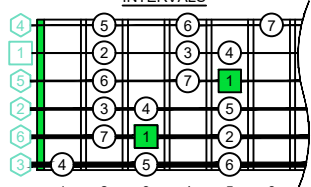

C major scale (ionian mode) CAGED octaves box shapes (3nps) Fender Bass VI 6-string bass tuning E1 standard - EADGCF

C major scale (ionian mode) SEMITONOMETER

5C2 BOX SHAPE

(3nps)

NOTE NAMES

FINGERING

INTERVALS

5A3 BOX SHAPE

(3nps)

NOTE NAMES

FINGERING

INTERVALS

5A3G1 BOX SHAPE

(3nps)

NOTE NAMES

FINGERING

INTERVALS

6G3G1 BOX SHAPE

(3nps)

NOTE NAMES

FINGERING

INTERVALS

6E4F1 BOX SHAPE