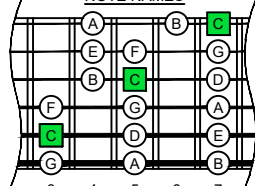

C major scale (ionian mode) CAGED octaves box shapes (3nps) Fender Bass VI 6-string bass tuning E1 standard - EADGCF

C major scale (ionian mode) SEMITONOMETER

5C2 BOX SHAPE

(3nps)

NOTE NAMES

FINGERING

INTERVALS

5A3 BOX SHAPE

(3nps)

NOTE NAMES

FINGERING

INTERVALS

5A3G1 BOX SHAPE

(3nps)

NOTE NAMES