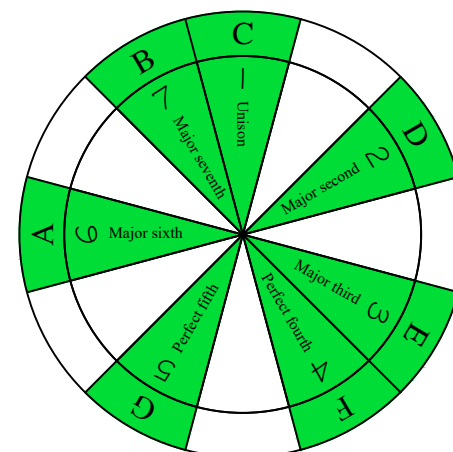

CAGEFD octaves (Fender Bass VI : E1 standard - EADGCF) C major scale (ionian mode) : ENTIRE FINGERBOARD NOTE NAMES

CAGEFD octaves (Fender Bass VI : E1 standard - EADGCF) C major scale (ionian mode) : ENTIRE FINGERBOARD INTERVALS

C major scale (ionian mode) CAGED octaves box shapes (3nps) Fender Bass VI 6-string bass tuning E1 standard - EADGCF

C major scale (ionian mode) SEMITONOMETER

5C2 BOX SHAPE

(3nps)

NOTE NAMES

FINGERING

INTERVALS