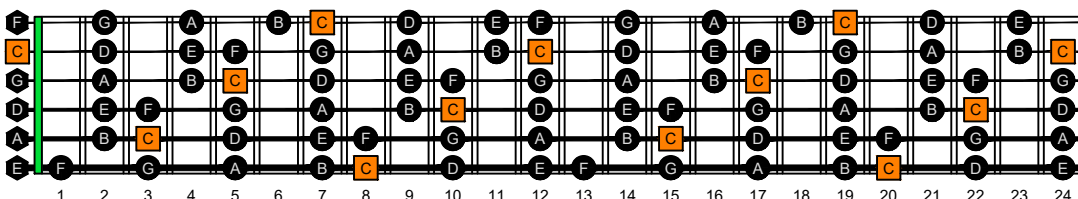

CAGEFD octaves (Fender Bass VI : E1 standard - EADGCF) C natural - ENTIRE FINGERBOARD OCTAVE SHAPES

CAGEFD octaves (Fender Bass VI : E1 standard - EADGCF) C major scale (ionian mode) : ENTIRE FINGERBOARD NOTE NAMES

CAGEFD octaves (Fender Bass VI : E1 standard - EADGCF) C major scale (ionian mode) FINGERBOARD NOTE NAMES : 5C2 box shape (3nps)

CAGEFD octaves (Fender Bass VI : E1 standard - EADGCF) C major scale (ionian mode) FINGERBOARD NOTE NAMES : 5A3 box shape (3nps)

CAGEFD octaves (Fender Bass VI : E1 standard - EADGCF) C major scale (ionian mode) FINGERBOARD NOTE NAMES : 5A3G1 box shape (3nps)

CAGEFD octaves (Fender Bass VI : E1 standard - EADGCF) C major scale (ionian mode) FINGERBOARD NOTE NAMES : 6G3G1 box shape (3nps)

CAGEFD octaves (Fender Bass VI : E1 standard - EADGCF) C major scale (ionian mode) FINGERBOARD NOTE NAMES : 6E4F1 box shape (3nps)

CAGEFD octaves (Fender Bass VI : E1 standard - EADGCF) C major scale (ionian mode) FINGERBOARD NOTE NAMES : 6E4D2 box shape (3nps)