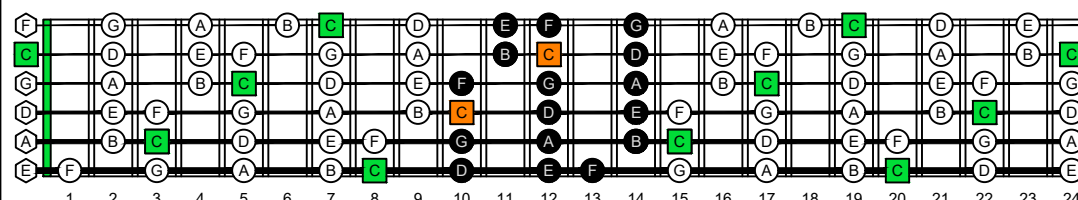

CAGEFD octaves (Fender Bass VI : E1 standard - EADGCF) C major scale (ionian mode) FINGERBOARD NOTE NAMES : 5C2 box shape at 12 (3nps)

CAGEFD octaves (Fender Bass VI : E1 standard - EADGCF) C major scale (ionian mode) FINGERBOARD NOTE NAMES : 4D2 box shape (3nps)