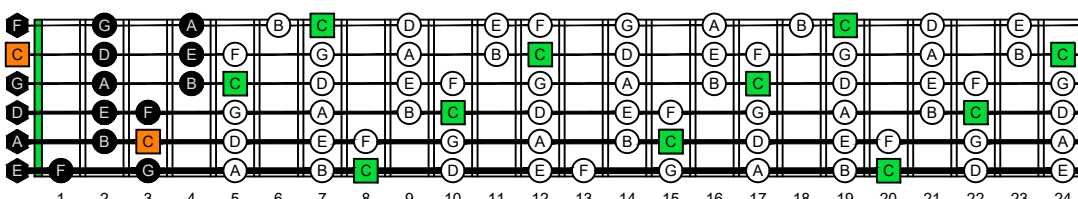

CAGEFD octaves (Fender Bass VI : E1 standard - EADGCF) C natural - ENTIRE FINGERBOARD OCTAVE SHAPES

CAGEFD octaves (Fender Bass VI : E1 standard - EADGCF) C major scale (ionian mode) : ENTIRE FINGERBOARD NOTE NAMES

CAGEFD octaves (Fender Bass VI : E1 standard - EADGCF) C major scale (ionian mode) FINGERBOARD NOTE NAMES : 5C2 box shape (3nps)

CAGEFD octaves (Fender Bass VI : E1 standard - EADGCF) C major scale (ionian mode) FINGERBOARD NOTE NAMES : 5A3 box shape (3nps)

CAGEFD octaves (Fender Bass VI : E1 standard - EADGCF) C major scale (ionian mode) FINGERBOARD NOTE NAMES : 5A3G1 box shape (3nps)

CAGEFD octaves (Fender Bass VI : E1 standard - EADGCF) C major scale (ionian mode) FINGERBOARD NOTE NAMES : 6G3G1 box shape (3nps)

CAGEFD octaves (Fender Bass VI : E1 standard - EADGCF) C major scale (ionian mode) FINGERBOARD NOTE NAMES : 4D2 box shape (3nps)

CAGEFD octaves (Fender Bass VI : E1 standard - EADGCF) C major scale (ionian mode) FINGERBOARD NOTE NAMES : 5C2 box shape at 12 (3nps)