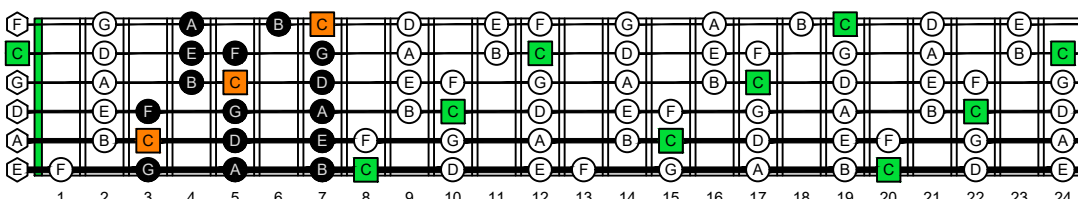

CAGEFD octaves (Fender Bass VI : E1 standard - EADGCF) C natural - ENTIRE FINGERBOARD OCTAVE SHAPES

CAGEFD octaves (Fender Bass VI : E1 standard - EADGCF) C major scale (ionian mode) : ENTIRE FINGERBOARD NOTE NAMES

CAGEFD octaves (Fender Bass VI : E1 standard - EADGCF) C major scale (ionian mode) FINGERBOARD NOTE NAMES : 5C2 box shape (3nps)

CAGEFD octaves (Fender Bass VI : E1 standard - EADGCF) C major scale (ionian mode) FINGERBOARD NOTE NAMES : 5A3 box shape (3nps)

CAGEFD octaves (Fender Bass VI : E1 standard - EADGCF) C major scale (ionian mode) FINGERBOARD NOTE NAMES : 5A3G1 box shape (3nps)

CAGEFD octaves (Fender Bass VI : E1 standard - EADGCF) C major scale (ionian mode) FINGERBOARD NOTE NAMES : 6G3G1 box shape (3nps)

CAGEFD octaves (Fender Bass VI : E1 standard - EADGCF) C major scale (ionian mode) FINGERBOARD NOTE NAMES : 4D2 box shape (3nps)

CAGEFD octaves (Fender Bass VI : E1 standard - EADGCF) C major scale (ionian mode) FINGERBOARD NOTE NAMES : 5C2 box shape at 12 (3nps)