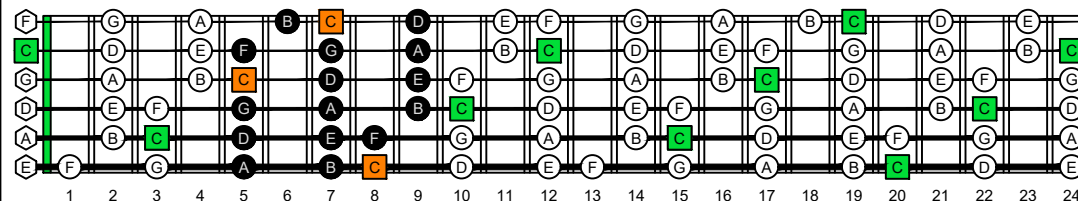

CAGEFD octaves (Fender Bass VI : E1 standard - EADGCF) C natural - ENTIRE FINGERBOARD OCTAVE SHAPES

CAGEFD octaves (Fender Bass VI : E1 standard - EADGCF) C major scale (ionian mode) : ENTIRE FINGERBOARD NOTE NAMES

CAGEFD octaves (Fender Bass VI : E1 standard - EADGCF) C major scale (ionian mode) FINGERBOARD NOTE NAMES : 5C2 box shape (3nps)

CAGEFD octaves (Fender Bass VI : E1 standard - EADGCF) C major scale (ionian mode) FINGERBOARD NOTE NAMES : 5A3 box shape (3nps)

CAGEFD octaves (Fender Bass VI : E1 standard - EADGCF) C major scale (ionian mode) FINGERBOARD NOTE NAMES : 5A3G1 box shape (3nps)

CAGEFD octaves (Fender Bass VI : E1 standard - EADGCF) C major scale (ionian mode) FINGERBOARD NOTE NAMES : 6G3G1 box shape (3nps)