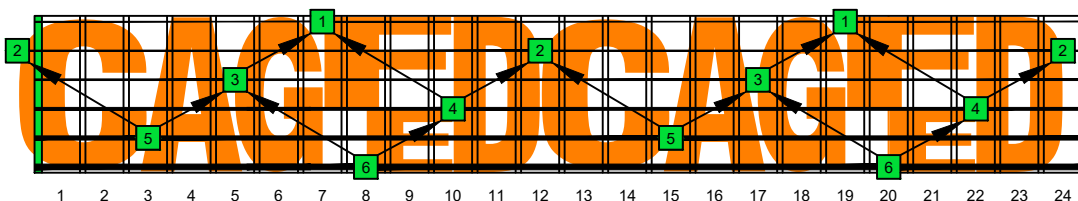

CAGEFD octaves (Fender Bass VI : E1 standard - EADGCF) C natural - ENTIRE FINGERBOARD OCTAVE SHAPES

CAGEFD octaves (Fender Bass VI : E1 standard - EADGCF) C major scale (ionian mode) : ENTIRE FINGERBOARD NOTE NAMES

CAGEFD octaves (Fender Bass VI : E1 standard - EADGCF) C major scale (ionian mode) FINGERBOARD NOTE NAMES : 5C2 box shape (3nps)

CAGEFD octaves (Fender Bass VI : E1 standard - EADGCF) C major scale (ionian mode) FINGERBOARD NOTE NAMES : 5A3 box shape (3nps)

CAGEFD octaves (Fender Bass VI : E1 standard - EADGCF) C major scale (ionian mode) FINGERBOARD NOTE NAMES : 5A3G1 box shape (3nps)

CAGEFD octaves (Fender Bass VI : E1 standard - EADGCF) C major scale (ionian mode) FINGERBOARD NOTE NAMES : 6G3G1 box shape (3nps)