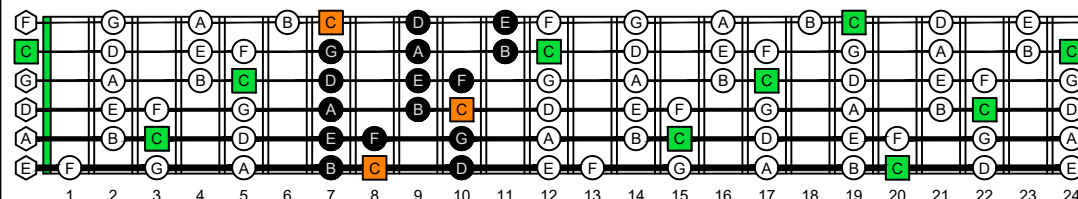

CAGEFD octaves (Fender Bass VI : E1 standard - EADGCF) C major scale (ionian mode) FINGERBOARD NOTE NAMES : 6E4D2 box shape (3nps)

CAGEFD octaves (Fender Bass VI : E1 standard - EADGCF) C major scale (ionian mode) FINGERBOARD NOTE NAMES : 6E4F1 box shape (3nps)