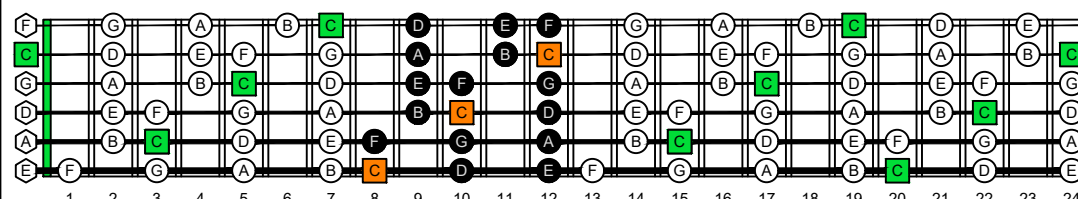

CAGEFD octaves (Fender Bass VI : E1 standard - EADGCF) C natural - ENTIRE FINGERBOARD OCTAVE SHAPES

CAGEFD octaves (Fender Bass VI : E1 standard - EADGCF) C major scale (ionian mode) : ENTIRE FINGERBOARD NOTE NAMES

CAGEFD octaves (Fender Bass VI : E1 standard - EADGCF) C major scale (ionian mode) FINGERBOARD NOTE NAMES : 5C2 box shape (3nps)

CAGEFD octaves (Fender Bass VI : E1 standard - EADGCF) C major scale (ionian mode) FINGERBOARD NOTE NAMES : 5A3 box shape (3nps)

CAGEFD octaves (Fender Bass VI : E1 standard - EADGCF) C major scale (ionian mode) FINGERBOARD NOTE NAMES : 5A3G1 box shape (3nps)

CAGEFD octaves (Fender Bass VI : E1 standard - EADGCF) C major scale (ionian mode) FINGERBOARD NOTE NAMES : 6G3G1 box shape (3nps)

CAGEFD octaves (Fender Bass VI : E1 standard - EADGCF) C major scale (ionian mode) FINGERBOARD NOTE NAMES : 6E4F1 box shape (3nps)

CAGEFD octaves (Fender Bass VI : E1 standard - EADGCF) C major scale (ionian mode) FINGERBOARD NOTE NAMES : 6E4D2 box shape (3nps)