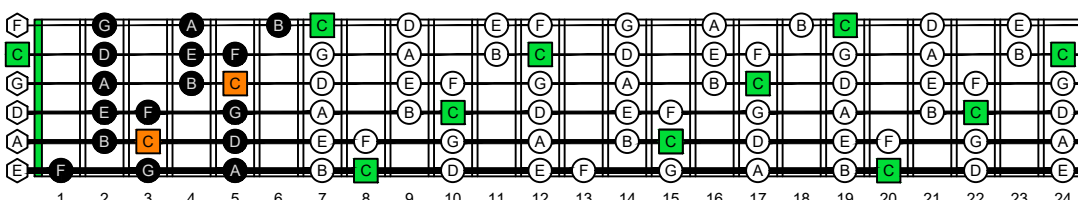

CAGEFD octaves (Fender Bass VI : E1 standard - EADGCF) C natural - ENTIRE FINGERBOARD OCTAVE SHAPES

CAGEFD octaves (Fender Bass VI : E1 standard - EADGCF) C major scale (ionian mode) : ENTIRE FINGERBOARD NOTE NAMES

CAGEFD octaves (Fender Bass VI : E1 standard - EADGCF) C major scale (ionian mode) FINGERBOARD NOTE NAMES : 5C2 box shape (3nps)

CAGEFD octaves (Fender Bass VI : E1 standard - EADGCF) C major scale (ionian mode) FINGERBOARD NOTE NAMES : 5A3 box shape (3nps)

CAGEFD octaves (Fender Bass VI : E1 standard - EADGCF) C major scale (ionian mode) FINGERBOARD NOTE NAMES : 5A3G1 box shape (3nps)

CAGEFD octaves (Fender Bass VI : E1 standard - EADGCF) C major scale (ionian mode) FINGERBOARD NOTE NAMES : 6G3G1 box shape (3nps)

CAGEFD octaves (Fender Bass VI : E1 standard - EADGCF) C major scale (ionian mode) FINGERBOARD NOTE NAMES : 4D2 box shape (3nps)

CAGEFD octaves (Fender Bass VI : E1 standard - EADGCF) C major scale (ionian mode) FINGERBOARD NOTE NAMES : 5C2 box shape at 12 (3nps)