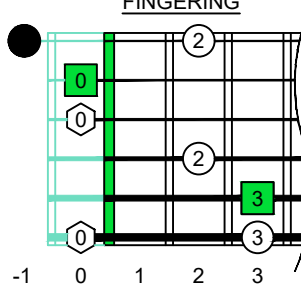

**C**  
**major arpeggio**  
**CAGED**  
**octaves**  
**box shapes**  
**Fender Bass VI**  
**6-string bass tuning**  
 E1 standard - EADGCF

5C2

BOX SHAPE (incomplete)

NOTE NAMES

FINGERING

INTERVALS

www.cagedoctaves.com

Zon Brookes

CAGED octaves (Fender Bass VI : E1 standard - EADGCF) C major arpeggio - 5C2 box shape (incomplete)

CAGED octaves (Fender Bass VI : E1 standard - EADGCF) C major arpeggio FINGERBOARD NOTE NAMES : 5C2 box shape (incomplete)

CAGED octaves (Fender Bass VI : E1 standard - EADGCF) C major arpeggio FINGERBOARD INTERVALS : 5C2 box shape (incomplete)