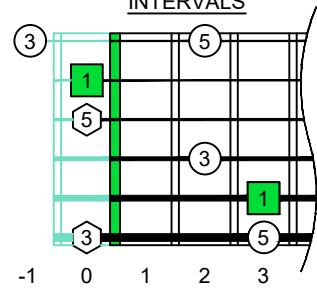

**C**  
**major arpeggio**  
**CAGED**  
**octaves**  
**box shapes**  
**Fender Bass VI**  
**6-string bass tuning**  
 E1 standard - EADGCF

5C2

BOX SHAPE (incomplete)

NOTE NAMES

FINGERING

INTERVALS

www.cagedoctaves.com

Zon Brookes

CAGED octaves (Fender Bass VI : E1 standard - EADGCF) C major arpeggio - 5C2 box shape (incomplete)

CAGED octaves (Fender Bass VI : E1 standard - EADGCF) C major arpeggio FINGERBOARD NOTE NAMES : 5C2 box shape (incomplete)

CAGED octaves (Fender Bass VI : E1 standard - EADGCF) C major arpeggio FINGERBOARD INTERVALS : 5C2 box shape (incomplete)