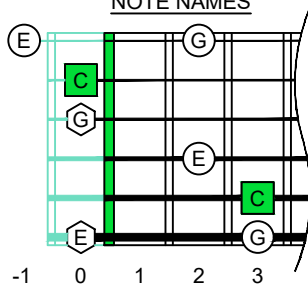

**C**  
**major arpeggio**  
**CAGED**  
**octaves**  
**box shapes**  
**Fender Bass VI**  
**6-string bass tuning**  
 E1 standard - EADGCF

5C2

BOX SHAPE (incomplete)

NOTE NAMES

FINGERING

INTERVALS

www.cagedoctaves.com

Zon Brookes

CAGED octaves (Fender Bass VI : E1 standard - EADGCF) C major arpeggio - 5C2 box shape (incomplete)

CAGED octaves (Fender Bass VI : E1 standard - EADGCF) C major arpeggio FINGERBOARD NOTE NAMES : 5C2 box shape (incomplete)

CAGED octaves (Fender Bass VI : E1 standard - EADGCF) C major arpeggio FINGERBOARD INTERVALS : 5C2 box shape (incomplete)