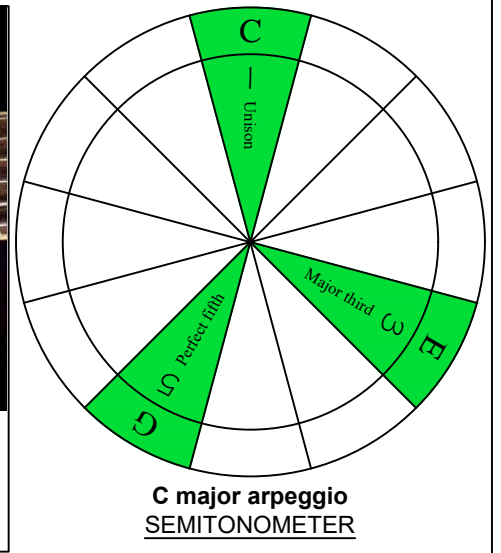

**C**  
**major arpeggio**  
**CAGED**  
**octaves**  
**box shapes**  
**Fender Bass VI**  
**6-string bass tuning**  
 E1 standard - EADGCF

5C2

BOX SHAPE (incomplete)

NOTE NAMES

FINGERING

INTERVALS

www.cagedoctaves.com

Zon Brookes

CAGED octaves (Fender Bass VI : E1 standard - EADGCF) C major arpeggio - 5C2 box shape (incomplete)

CAGED octaves (Fender Bass VI : E1 standard - EADGCF) C major arpeggio FINGERBOARD NOTE NAMES : 5C2 box shape (incomplete)

CAGED octaves (Fender Bass VI : E1 standard - EADGCF) C major arpeggio FINGERBOARD INTERVALS : 5C2 box shape (incomplete)