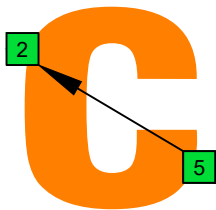

**C**  
**major arpeggio**  
**CAGED**  
**octaves**  
**box shapes**  
**Fender Bass VI**  
**6-string bass tuning**  
 E1 standard - EADGCF

5C2

BOX SHAPE (incomplete)

NOTE NAMES

FINGERING

INTERVALS

www.cagedoctaves.com

Zon Brookes

CAGED octaves (Fender Bass VI : E1 standard - EADGCF) C major arpeggio - 5C2 box shape (incomplete)

CAGED octaves (Fender Bass VI : E1 standard - EADGCF) C major arpeggio FINGERBOARD NOTE NAMES : 5C2 box shape (incomplete)

CAGED octaves (Fender Bass VI : E1 standard - EADGCF) C major arpeggio FINGERBOARD INTERVALS : 5C2 box shape (incomplete)