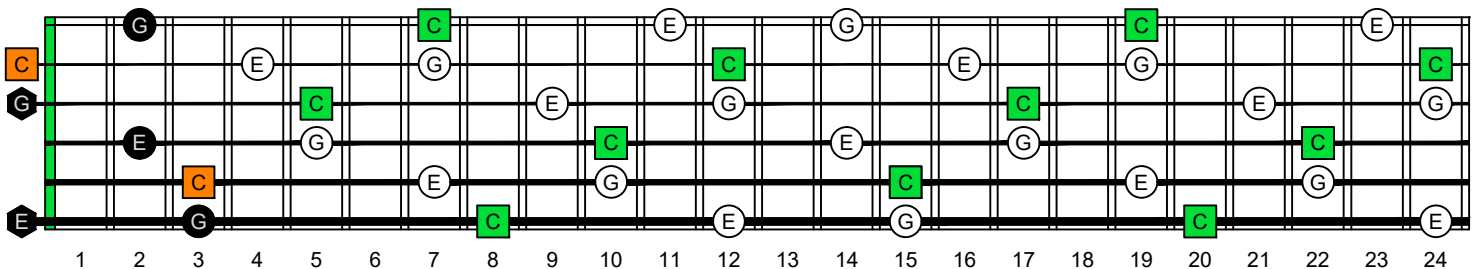

**C**  
**major arpeggio**  
**CAGED**  
**octaves**  
**box shapes**  
**Fender Bass VI**  
**6-string bass tuning**  
 E1 standard - EADGCF

5C2

BOX SHAPE (incomplete)

NOTE NAMES

FINGERING

INTERVALS

www.cagedoctaves.com

Zon Brookes

CAGED octaves (Fender Bass VI : E1 standard - EADGCF) C major arpeggio - 5C2 box shape (incomplete)

CAGED octaves (Fender Bass VI : E1 standard - EADGCF) C major arpeggio FINGERBOARD NOTE NAMES : 5C2 box shape (incomplete)

CAGED octaves (Fender Bass VI : E1 standard - EADGCF) C major arpeggio FINGERBOARD INTERVALS : 5C2 box shape (incomplete)