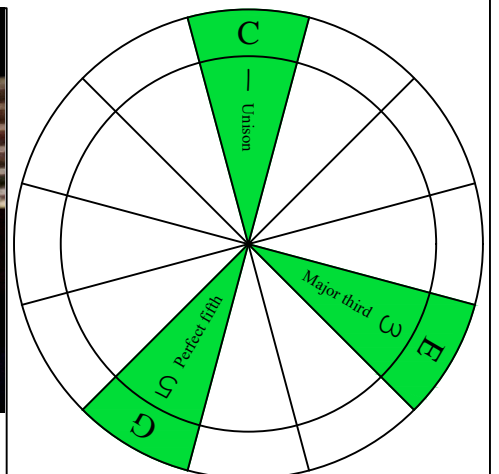

C major arpeggio

CAGED octaves box shapes

Fender Bass VI
6-string bass tuning
E1 standard - EADGCF

C major arpeggio SEMITONOMETER

5C2

BOX SHAPE (modified fingering)

NOTE NAMES

FINGERING

INTERVALS

www.cagedoctaves.com

Zon Brookes

CAGED octaves (Fender Bass VI : E1 standard - EADGCF) C major arpeggio - 5C2 box shape (modified fingering)

CAGED octaves (Fender Bass VI : E1 standard - EADGCF) C major arpeggio FINGERBOARD NOTE NAMES : 5C2 box shape (modified fingering)

CAGED octaves (Fender Bass VI : E1 standard - EADGCF) C major arpeggio FINGERBOARD INTERVALS : 5C2 box shape (modified fingering)