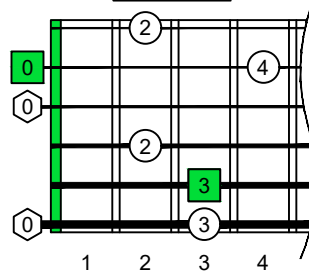

C major arpeggio

CAGED octaves box shapes

Fender Bass VI
6-string bass tuning
E1 standard - EADGCF

C major arpeggio SEMITONOMETER

5C2

BOX SHAPE (modified fingering)

NOTE NAMES

FINGERING

INTERVALS

www.cagedoctaves.com

Zon Brookes

CAGED octaves (Fender Bass VI : E1 standard - EADGCF) C major arpeggio - 5C2 box shape (modified fingering)

CAGED octaves (Fender Bass VI : E1 standard - EADGCF) C major arpeggio FINGERBOARD NOTE NAMES : 5C2 box shape (modified fingering)

CAGED octaves (Fender Bass VI : E1 standard - EADGCF) C major arpeggio FINGERBOARD INTERVALS : 5C2 box shape (modified fingering)