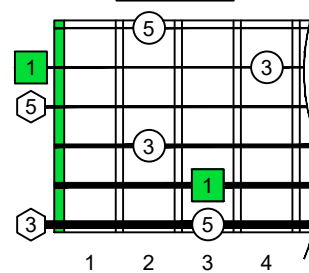

C major arpeggio

CAGED octaves box shapes

Fender Bass VI
6-string bass tuning
E1 standard - EADGCF

C major arpeggio SEMITONOMETER

5C2

BOX SHAPE (modified fingering)

NOTE NAMES

FINGERING

INTERVALS

www.cagedoctaves.com

Zon Brookes

CAGED octaves (Fender Bass VI : E1 standard - EADGCF) C major arpeggio - 5C2 box shape (modified fingering)

CAGED octaves (Fender Bass VI : E1 standard - EADGCF) C major arpeggio FINGERBOARD NOTE NAMES : 5C2 box shape (modified fingering)

CAGED octaves (Fender Bass VI : E1 standard - EADGCF) C major arpeggio FINGERBOARD INTERVALS : 5C2 box shape (modified fingering)