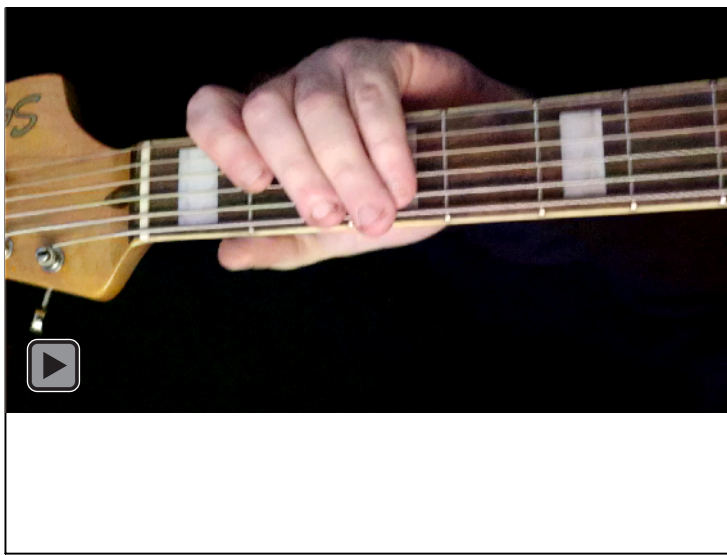

C major arpeggio

CAGED octaves box shapes

Fender Bass VI
6-string bass tuning
E1 standard - EADGCF

C major arpeggio SEMITONOMETER

5C2

BOX SHAPE (modified fingering)

NOTE NAMES

FINGERING

INTERVALS

www.cagedoctaves.com

Zon Brookes

CAGED octaves (Fender Bass VI : E1 standard - EADGCF) C major arpeggio - 5C2 box shape (modified fingering)

CAGED octaves (Fender Bass VI : E1 standard - EADGCF) C major arpeggio FINGERBOARD NOTE NAMES : 5C2 box shape (modified fingering)

CAGED octaves (Fender Bass VI : E1 standard - EADGCF) C major arpeggio FINGERBOARD INTERVALS : 5C2 box shape (modified fingering)