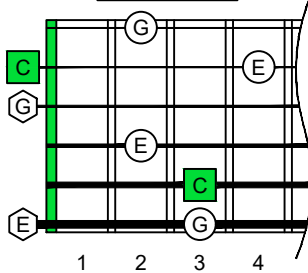

C major arpeggio

CAGED octaves box shapes

Fender Bass VI
6-string bass tuning
E1 standard - EADGCF

C major arpeggio SEMITONOMETER

5C2

BOX SHAPE (modified fingering)

NOTE NAMES

FINGERING

INTERVALS

www.cagedoctaves.com

Zon Brookes

CAGED octaves (Fender Bass VI : E1 standard - EADGCF) C major arpeggio - 5C2 box shape (modified fingering)

CAGED octaves (Fender Bass VI : E1 standard - EADGCF) C major arpeggio FINGERBOARD NOTE NAMES : 5C2 box shape (modified fingering)

CAGED octaves (Fender Bass VI : E1 standard - EADGCF) C major arpeggio FINGERBOARD INTERVALS : 5C2 box shape (modified fingering)