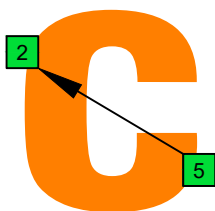

C major arpeggio

CAGED octaves box shapes

Fender Bass VI
6-string bass tuning
E1 standard - EADGCF

C major arpeggio SEMITONOMETER

5C2

BOX SHAPE (modified fingering)

NOTE NAMES

FINGERING

INTERVALS

www.cagedoctaves.com

Zon Brookes

CAGED octaves (Fender Bass VI : E1 standard - EADGCF) C major arpeggio - 5C2 box shape (modified fingering)

CAGED octaves (Fender Bass VI : E1 standard - EADGCF) C major arpeggio FINGERBOARD NOTE NAMES : 5C2 box shape (modified fingering)

CAGED octaves (Fender Bass VI : E1 standard - EADGCF) C major arpeggio FINGERBOARD INTERVALS : 5C2 box shape (modified fingering)