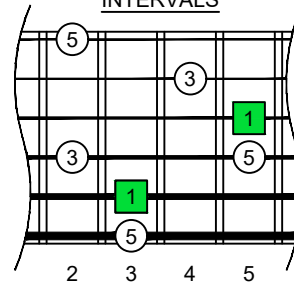

C major arpeggio

CAGED octaves box shapes

Fender Bass VI
6-string bass tuning
E1 standard - EADGCF

C major arpeggio SEMITONOMETER

5A3

BOX SHAPE

NOTE NAMES

FINGERING

INTERVALS

www.cagedoctaves.com

Zon Brookes

CAGED octaves (Fender Bass VI : E1 standard - EADGCF) C major arpeggio - 5A3 box shape

CAGED octaves (Fender Bass VI : E1 standard - EADGCF) C major arpeggio FINGERBOARD NOTE NAMES : 5A3 box shape

CAGED octaves (Fender Bass VI : E1 standard - EADGCF) C major arpeggio FINGERBOARD INTERVALS : 5A3 box shape