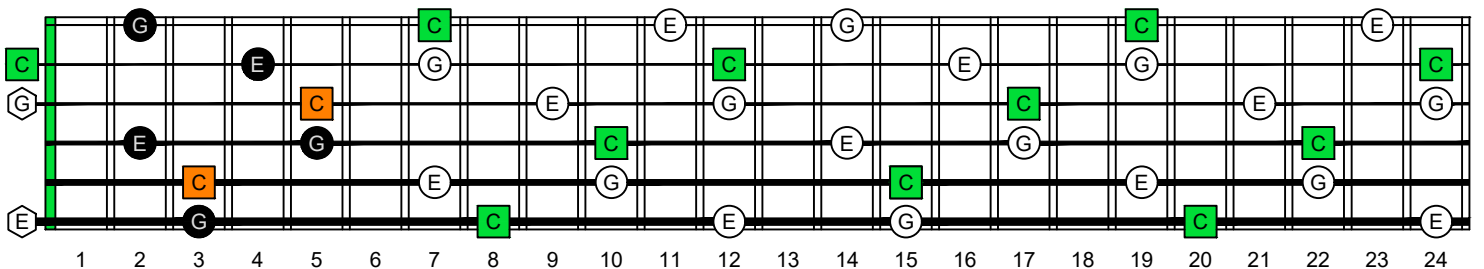

C major arpeggio

CAGED octaves box shapes

Fender Bass VI
6-string bass tuning
E1 standard - EADGCF

C major arpeggio SEMITONOMETER

5A3

BOX SHAPE

NOTE NAMES

FINGERING

INTERVALS

www.cagedoctaves.com

Zon Brookes

CAGED octaves (Fender Bass VI : E1 standard - EADGCF) C major arpeggio - 5A3 box shape

CAGED octaves (Fender Bass VI : E1 standard - EADGCF) C major arpeggio FINGERBOARD NOTE NAMES : 5A3 box shape

CAGED octaves (Fender Bass VI : E1 standard - EADGCF) C major arpeggio FINGERBOARD INTERVALS : 5A3 box shape