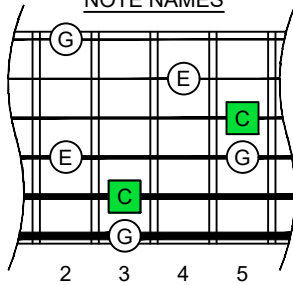

C major arpeggio

CAGED octaves box shapes

Fender Bass VI
6-string bass tuning
E1 standard - EADGCF

C major arpeggio SEMITONOMETER

5A3

BOX SHAPE

NOTE NAMES

FINGERING

INTERVALS

www.cagedoctaves.com

Zon Brookes

CAGED octaves (Fender Bass VI : E1 standard - EADGCF) C major arpeggio - 5A3 box shape

CAGED octaves (Fender Bass VI : E1 standard - EADGCF) C major arpeggio FINGERBOARD NOTE NAMES : 5A3 box shape

CAGED octaves (Fender Bass VI : E1 standard - EADGCF) C major arpeggio FINGERBOARD INTERVALS : 5A3 box shape