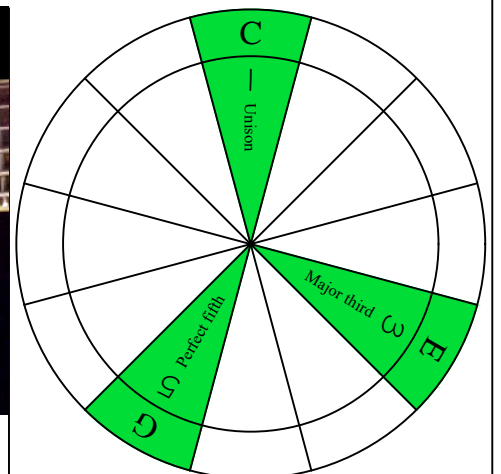

C major arpeggio

CAGED octaves box shapes

Fender Bass VI
6-string bass tuning
E1 standard - EADGCF

C major arpeggio SEMITONOMETER

5A3

BOX SHAPE

NOTE NAMES

FINGERING

INTERVALS

www.cagedoctaves.com

Zon Brookes

CAGED octaves (Fender Bass VI : E1 standard - EADGCF) C major arpeggio - 5A3 box shape

CAGED octaves (Fender Bass VI : E1 standard - EADGCF) C major arpeggio FINGERBOARD NOTE NAMES : 5A3 box shape

CAGED octaves (Fender Bass VI : E1 standard - EADGCF) C major arpeggio FINGERBOARD INTERVALS : 5A3 box shape