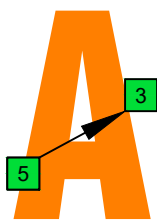

C major arpeggio

CAGED octaves box shapes

Fender Bass VI
6-string bass tuning
E1 standard - EADGCF

C major arpeggio SEMITONOMETER

5A3

BOX SHAPE

NOTE NAMES

FINGERING

INTERVALS

www.cagedoctaves.com

Zon Brookes

CAGED octaves (Fender Bass VI : E1 standard - EADGCF) C major arpeggio - 5A3 box shape

CAGED octaves (Fender Bass VI : E1 standard - EADGCF) C major arpeggio FINGERBOARD NOTE NAMES : 5A3 box shape