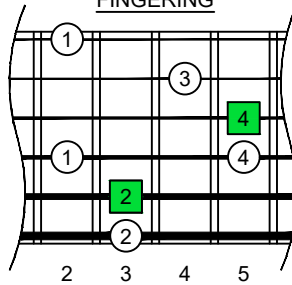

C major arpeggio

CAGED octaves box shapes

Fender Bass VI
6-string bass tuning
E1 standard - EADGCF

C major arpeggio SEMITONOMETER

5A3

BOX SHAPE

NOTE NAMES

FINGERING

INTERVALS

www.cagedoctaves.com

Zon Brookes

CAGED octaves (Fender Bass VI : E1 standard - EADGCF) C major arpeggio - 5A3 box shape

CAGED octaves (Fender Bass VI : E1 standard - EADGCF) C major arpeggio FINGERBOARD NOTE NAMES : 5A3 box shape

CAGED octaves (Fender Bass VI : E1 standard - EADGCF) C major arpeggio FINGERBOARD INTERVALS : 5A3 box shape