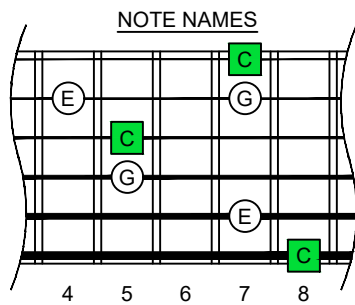

C
major arpeggio
CAGED
octaves
box shapes
Fender Bass VI
6-string bass tuning
E1 standard - EADGCF

www.cagedoctaves.com

Zon Brookes

CAGEFD octaves (Fender Bass VI : E1 standard - EADGCF) C major arpeggio - 6G3G1 box shape

CAGEFD octaves (Fender Bass VI : E1 standard - EADGCF) C major arpeggio FINGERBOARD NOTE NAMES : 6G3G1 box shape

CAGEFD octaves (Fender Bass VI : E1 standard - EADGCF) C major arpeggio FINGERBOARD INTERVALS : 6G3G1 box shape