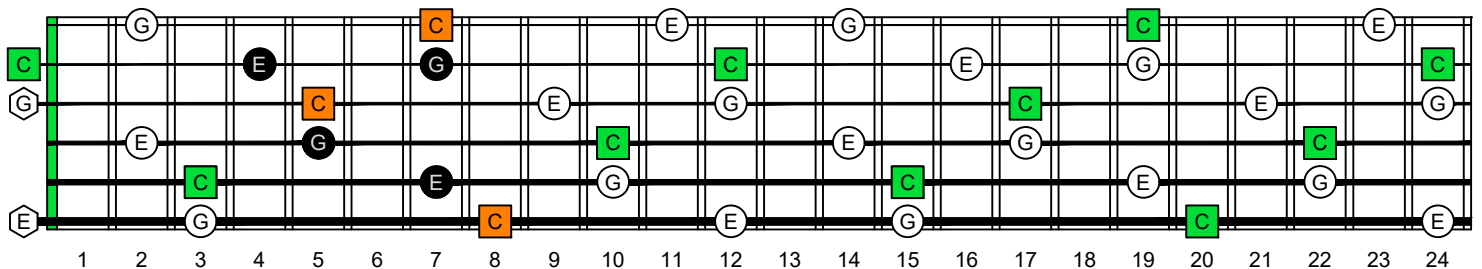

C
major arpeggio
CAGED
octaves
box shapes
Fender Bass VI
6-string bass tuning
E1 standard - EADGCF

www.cagedoctaves.com

Zon Brookes

CAGEFD octaves (Fender Bass VI : E1 standard - EADGCF) C major arpeggio - 6G3G1 box shape

CAGEFD octaves (Fender Bass VI : E1 standard - EADGCF) C major arpeggio FINGERBOARD NOTE NAMES : 6G3G1 box shape

CAGEFD octaves (Fender Bass VI : E1 standard - EADGCF) C major arpeggio FINGERBOARD INTERVALS : 6G3G1 box shape