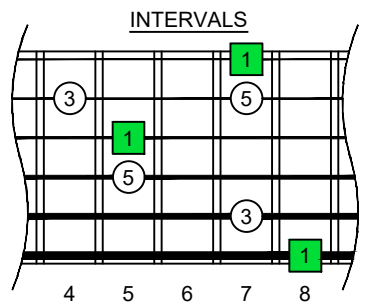

C
major arpeggio
CAGED
octaves
box shapes
Fender Bass VI
6-string bass tuning
E1 standard - EADGCF

www.cagedoctaves.com

Zon Brookes

CAGEFD octaves (Fender Bass VI : E1 standard - EADGCF) C major arpeggio - 6G3G1 box shape

CAGEFD octaves (Fender Bass VI : E1 standard - EADGCF) C major arpeggio FINGERBOARD NOTE NAMES : 6G3G1 box shape

CAGEFD octaves (Fender Bass VI : E1 standard - EADGCF) C major arpeggio FINGERBOARD INTERVALS : 6G3G1 box shape