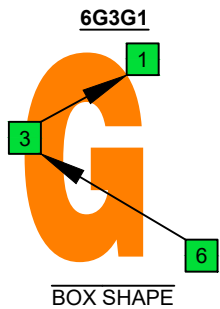

C
major arpeggio
CAGED
octaves
box shapes
Fender Bass VI
6-string bass tuning
E1 standard - EADGCF

www.cagedoctaves.com

Zon Brookes

CAGEFD octaves (Fender Bass VI : E1 standard - EADGCF) C major arpeggio - 6G3G1 box shape

CAGEFD octaves (Fender Bass VI : E1 standard - EADGCF) C major arpeggio FINGERBOARD NOTE NAMES : 6G3G1 box shape

CAGEFD octaves (Fender Bass VI : E1 standard - EADGCF) C major arpeggio FINGERBOARD INTERVALS : 6G3G1 box shape