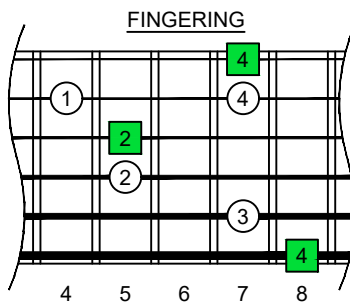

C
major arpeggio
CAGED
octaves
box shapes
Fender Bass VI
6-string bass tuning
E1 standard - EADGCF

www.cagedoctaves.com

Zon Brookes

CAGEFD octaves (Fender Bass VI : E1 standard - EADGCF) C major arpeggio - 6G3G1 box shape

CAGEFD octaves (Fender Bass VI : E1 standard - EADGCF) C major arpeggio FINGERBOARD NOTE NAMES : 6G3G1 box shape

CAGEFD octaves (Fender Bass VI : E1 standard - EADGCF) C major arpeggio FINGERBOARD INTERVALS : 6G3G1 box shape