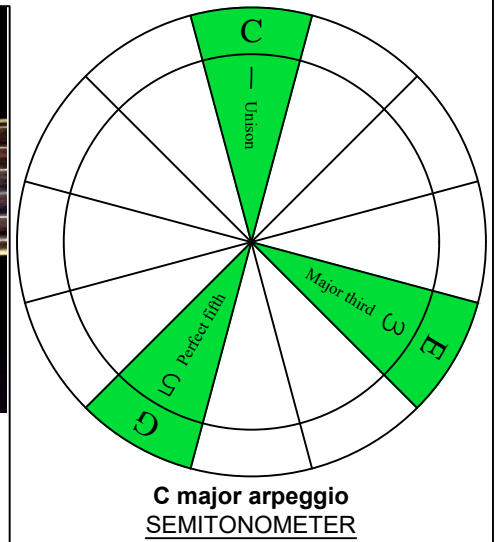

C
major arpeggio
CAGED
octaves
box shapes
Fender Bass VI
6-string bass tuning
E1 standard - EADGCF

www.cagedoctaves.com

Zon Brookes

CAGEFD octaves (Fender Bass VI : E1 standard - EADGCF) C major arpeggio - 6G3G1 box shape

CAGEFD octaves (Fender Bass VI : E1 standard - EADGCF) C major arpeggio FINGERBOARD NOTE NAMES : 6G3G1 box shape

CAGEFD octaves (Fender Bass VI : E1 standard - EADGCF) C major arpeggio FINGERBOARD INTERVALS : 6G3G1 box shape