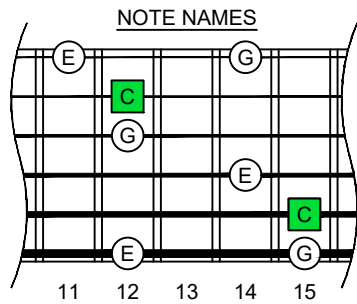

C
major arpeggio
CAGED
octaves
box shapes
Fender Bass VI
6-string bass tuning
 E1 standard - EADGCF

5C2 at 12

www.cagedoctaves.com

Zon Brookes

CAGEDF octaves (Fender Bass VI : E1 standard - EADGCF) C major arpeggio - 5C2 box shape at 12

CAGEDF octaves (Fender Bass VI : E1 standard - EADGCF) C major arpeggio FINGERBOARD NOTE NAMES : 5C2 box shape at 12

CAGEDF octaves (Fender Bass VI : E1 standard - EADGCF) C major arpeggio FINGERBOARD INTERVALS : 5C2 box shape at 12