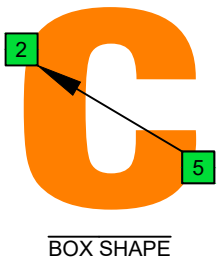

C
major arpeggio
CAGED
octaves
box shapes
Fender Bass VI
6-string bass tuning
 E1 standard - EADGCF

5C2 at 12

www.cagedoctaves.com

Zon Brookes

CAGEDF octaves (Fender Bass VI : E1 standard - EADGCF) C major arpeggio - 5C2 box shape at 12

CAGEDF octaves (Fender Bass VI : E1 standard - EADGCF) C major arpeggio FINGERBOARD NOTE NAMES : 5C2 box shape at 12

CAGEDF octaves (Fender Bass VI : E1 standard - EADGCF) C major arpeggio FINGERBOARD INTERVALS : 5C2 box shape at 12