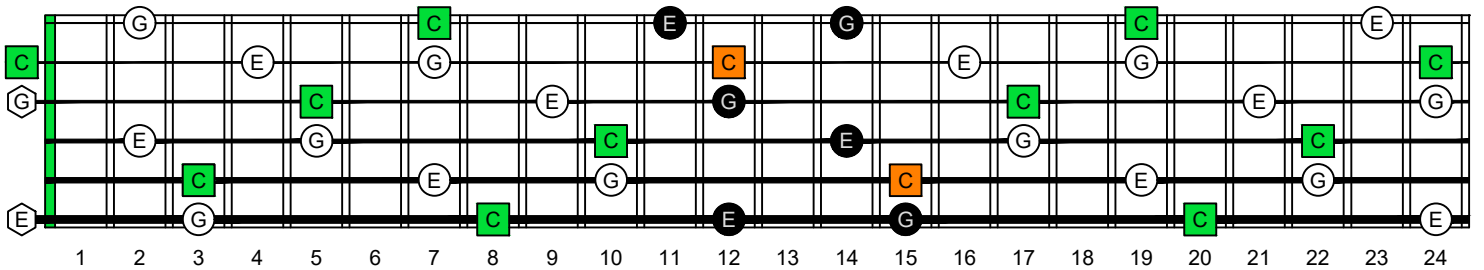

C
major arpeggio
CAGED
octaves
box shapes
Fender Bass VI
6-string bass tuning
 E1 standard - EADGCF

5C2 at 12

www.cagedoctaves.com

Zon Brookes

CAGEDF octaves (Fender Bass VI : E1 standard - EADGCF) C major arpeggio - 5C2 box shape at 12

CAGEDF octaves (Fender Bass VI : E1 standard - EADGCF) C major arpeggio FINGERBOARD NOTE NAMES : 5C2 box shape at 12

CAGEDF octaves (Fender Bass VI : E1 standard - EADGCF) C major arpeggio FINGERBOARD INTERVALS : 5C2 box shape at 12