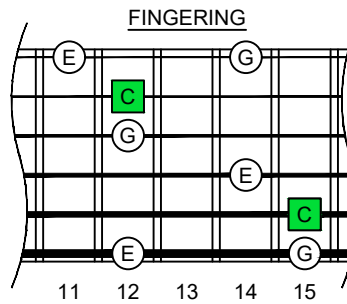

C
major arpeggio
CAGED
octaves
box shapes
Fender Bass VI
6-string bass tuning
 E1 standard - EADGCF

5C2 at 12

www.cagedoctaves.com

Zon Brookes

CAGEDF octaves (Fender Bass VI : E1 standard - EADGCF) C major arpeggio - 5C2 box shape at 12

CAGEDF octaves (Fender Bass VI : E1 standard - EADGCF) C major arpeggio FINGERBOARD NOTE NAMES : 5C2 box shape at 12

CAGEDF octaves (Fender Bass VI : E1 standard - EADGCF) C major arpeggio FINGERBOARD INTERVALS : 5C2 box shape at 12