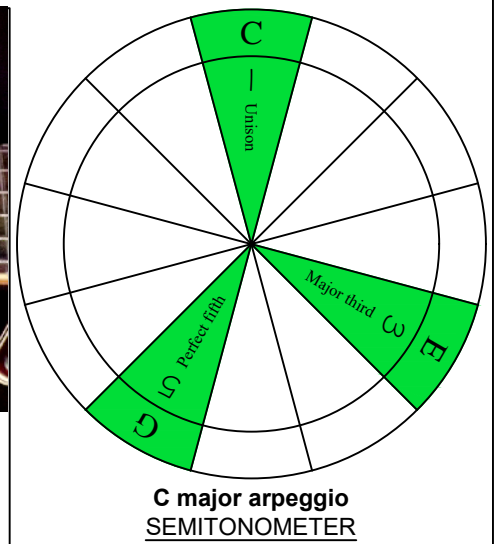

C
major arpeggio
CAGED
octaves
box shapes
Fender Bass VI
6-string bass tuning
 E1 standard - EADGCF

5C2 at 12

www.cagedoctaves.com

Zon Brookes

CAGEDF octaves (Fender Bass VI : E1 standard - EADGCF) C major arpeggio - 5C2 box shape at 12

CAGEDF octaves (Fender Bass VI : E1 standard - EADGCF) C major arpeggio FINGERBOARD NOTE NAMES : 5C2 box shape at 12

CAGEDF octaves (Fender Bass VI : E1 standard - EADGCF) C major arpeggio FINGERBOARD INTERVALS : 5C2 box shape at 12