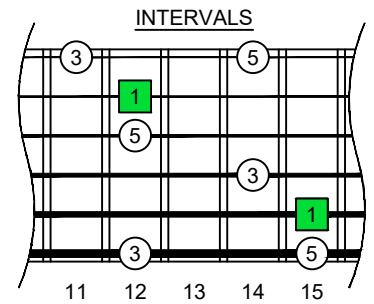

C
major arpeggio
CAGED
octaves
box shapes
Fender Bass VI
6-string bass tuning
 E1 standard - EADGCF

5C2 at 12

www.cagedoctaves.com

Zon Brookes

CAGEDF octaves (Fender Bass VI : E1 standard - EADGCF) C major arpeggio - 5C2 box shape at 12

CAGEDF octaves (Fender Bass VI : E1 standard - EADGCF) C major arpeggio FINGERBOARD NOTE NAMES : 5C2 box shape at 12

CAGEDF octaves (Fender Bass VI : E1 standard - EADGCF) C major arpeggio FINGERBOARD INTERVALS : 5C2 box shape at 12