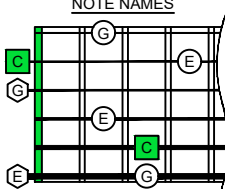

CAGEFD octaves (Fender Bass VI : E1 standard - EADGCF) C major arpeggio : ENTIRE FINGERBOARD NOTE NAMES

CAGEFD octaves (Fender Bass VI : E1 standard - EADGCF) C major arpeggio : ENTIRE FINGERBOARD INTERVALS

C major arpeggio
CAGED
octaves
box shapes
Fender Bass VI
6-string bass tuning
E1 standard - EADGCF

FINGERING