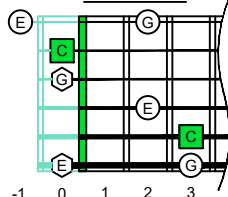

C major arpeggio
CAGED
octaves
box shapes
Fender Bass VI
6-string bass tuning
E1 standard - EADGCF

C major arpeggio SEMITONOMETER

5C2 BOX SHAPE

5C2 BOX SHAPE

5A3 BOX SHAPE

6G3G1 BOX SHAPE

6E4F1 BOX SHAPE

4D2 BOX SHAPE

5C2 at 12 BOX SHAPE

modified fingering

incomplete

NOTE NAMES

NOTE NAMES

NOTE NAMES

NOTE NAMES

NOTE NAMES