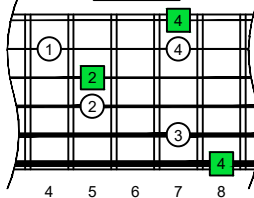

CAGEFD octaves (Fender Bass VI : E1 standard - EADGCF) C major arpeggio : ENTIRE FINGERBOARD NOTE NAMES

CAGEFD octaves (Fender Bass VI : E1 standard - EADGCF) C major arpeggio : ENTIRE FINGERBOARD INTERVALS

C major arpeggio
CAGED
octaves
box shapes
Fender Bass VI
6-string bass tuning
E1 standard - EADGCF

INTERVALS