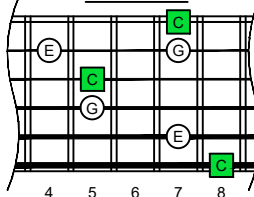

CAGEFD octaves (Fender Bass VI : E1 standard - EADGCF) C major arpeggio : ENTIRE FINGERBOARD NOTE NAMES

CAGEFD octaves (Fender Bass VI : E1 standard - EADGCF) C major arpeggio : ENTIRE FINGERBOARD INTERVALS

C major arpeggio
CAGED
octaves
box shapes
Fender Bass VI
6-string bass tuning
E1 standard - EADGCF

C major arpeggio SEMITONOMETER

5C2 BOX SHAPE

5C2 BOX SHAPE

5A3 BOX SHAPE

6G3G1 BOX SHAPE

6E4F1 BOX SHAPE

4D2 BOX SHAPE

5C2 at 12 BOX SHAPE

modified fingering

incomplete

NOTE NAMES

NOTE NAMES

NOTE NAMES

NOTE NAMES

NOTE NAMES