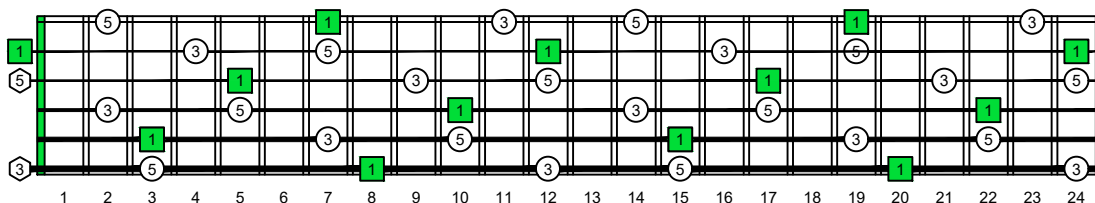

CAGEFD octaves (Fender Bass VI : E1 standard - EADGCF) C major arpeggio : ENTIRE FINGERBOARD NOTE NAMES

CAGEFD octaves (Fender Bass VI : E1 standard - EADGCF) C major arpeggio : ENTIRE FINGERBOARD INTERVALS

C major arpeggio
CAGED
octaves
box shapes
Fender Bass VI
6-string bass tuning
E1 standard - EADGCF

C major arpeggio SEMITONOMETER

5C2 BOX SHAPE

5C2 BOX SHAPE

5A3 BOX SHAPE

6G3G1 BOX SHAPE

6E4F1 BOX SHAPE

4D2 BOX SHAPE