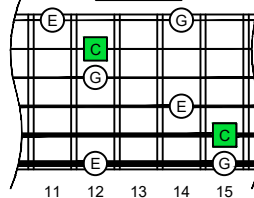

CAGEFD octaves (Fender Bass VI : E1 standard - EADGCF) C major arpeggio : ENTIRE FINGERBOARD NOTE NAMES

CAGEFD octaves (Fender Bass VI : E1 standard - EADGCF) C major arpeggio : ENTIRE FINGERBOARD INTERVALS

C major arpeggio
CAGED
octaves
box shapes
Fender Bass VI
6-string bass tuning
E1 standard - EADGCF

INTERVALS