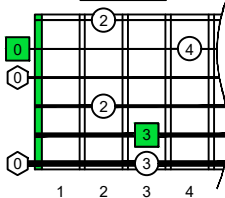

CAGEFD octaves (Fender Bass VI : E1 standard - EADGCF) C major arpeggio : ENTIRE FINGERBOARD NOTE NAMES

CAGEFD octaves (Fender Bass VI : E1 standard - EADGCF) C major arpeggio : ENTIRE FINGERBOARD INTERVALS

C major arpeggio
CAGED
octaves
box shapes
Fender Bass VI
6-string bass tuning
E1 standard - EADGCF

INTERVALS