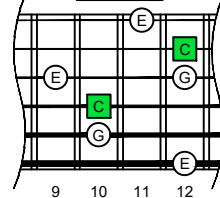

CAGEFD octaves (Fender Bass VI : E1 standard - EADGCF) C major arpeggio : ENTIRE FINGERBOARD NOTE NAMES

CAGEFD octaves (Fender Bass VI : E1 standard - EADGCF) C major arpeggio : ENTIRE FINGERBOARD INTERVALS

C major arpeggio
CAGED
octaves
box shapes
Fender Bass VI
6-string bass tuning
E1 standard - EADGCF

INTERVALS