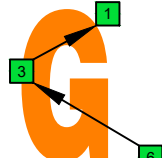

C major arpeggio
CAGED
octaves
box shapes
Fender Bass VI
6-string bass tuning
E1 standard - EADGCF

C major arpeggio SEMITONOMETER

5C2 BOX SHAPE

5C2 BOX SHAPE

5A3 BOX SHAPE

6G3G1 BOX SHAPE

6E4F1 BOX SHAPE

4D2 BOX SHAPE

5C2 at 12 BOX SHAPE

modified fingering

incomplete

NOTE NAMES

NOTE NAMES

NOTE NAMES

NOTE NAMES

NOTE NAMES