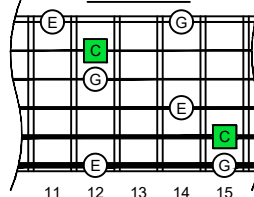

CAGEFD octaves (Fender Bass VI : E1 standard - EADGCF) C major arpeggio : ENTIRE FINGERBOARD NOTE NAMES

CAGEFD octaves (Fender Bass VI : E1 standard - EADGCF) C major arpeggio : ENTIRE FINGERBOARD INTERVALS

C major arpeggio
CAGED
octaves
box shapes
Fender Bass VI
6-string bass tuning
E1 standard - EADGCF

FINGERING