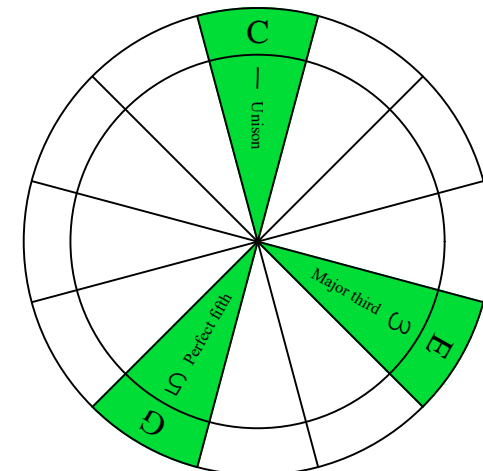

CAGEFD octaves (Fender Bass VI : E1 standard - EADGCF) C major arpeggio : ENTIRE FINGERBOARD NOTE NAMES

CAGEFD octaves (Fender Bass VI : E1 standard - EADGCF) C major arpeggio : ENTIRE FINGERBOARD INTERVALS

C major arpeggio
CAGED
octaves
box shapes
Fender Bass VI
6-string bass tuning
E1 standard - EADGCF

C major arpeggio SEMITONOMETER

5C2 BOX SHAPE

5C2 BOX SHAPE

5A3 BOX SHAPE

6G3G1 BOX SHAPE

6E4F1 BOX SHAPE

4D2 BOX SHAPE