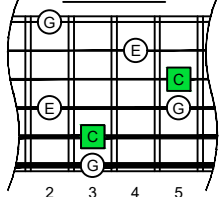

CAGEFD octaves (Fender Bass VI : E1 standard - EADGCF) C major arpeggio : ENTIRE FINGERBOARD NOTE NAMES

CAGEFD octaves (Fender Bass VI : E1 standard - EADGCF) C major arpeggio : ENTIRE FINGERBOARD INTERVALS

C major arpeggio
CAGED
octaves
box shapes
Fender Bass VI
6-string bass tuning
E1 standard - EADGCF

C major arpeggio SEMITONOMETER

5C2 BOX SHAPE

5C2 BOX SHAPE

5A3 BOX SHAPE

6G3G1 BOX SHAPE

6E4F1 BOX SHAPE

4D2 BOX SHAPE

5C2 at 12 BOX SHAPE

modified fingering

incomplete

NOTE NAMES

NOTE NAMES

NOTE NAMES

NOTE NAMES

NOTE NAMES