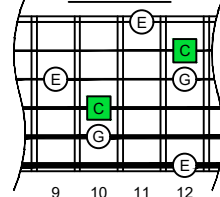

CAGEFD octaves (Fender Bass VI : E1 standard - EADGCF) C major arpeggio : ENTIRE FINGERBOARD NOTE NAMES

CAGEFD octaves (Fender Bass VI : E1 standard - EADGCF) C major arpeggio : ENTIRE FINGERBOARD INTERVALS

C major arpeggio
CAGED
octaves
box shapes
Fender Bass VI
6-string bass tuning
E1 standard - EADGCF

FINGERING