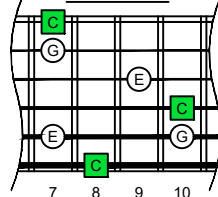

CAGEFD octaves (Fender Bass VI : E1 standard - EADGCF) C major arpeggio : ENTIRE FINGERBOARD NOTE NAMES

CAGEFD octaves (Fender Bass VI : E1 standard - EADGCF) C major arpeggio : ENTIRE FINGERBOARD INTERVALS

C major arpeggio
CAGED
octaves
box shapes
Fender Bass VI
6-string bass tuning
E1 standard - EADGCF

C major arpeggio SEMITONOMETER

5C2 BOX SHAPE

5C2 BOX SHAPE

5A3 BOX SHAPE

6G3G1 BOX SHAPE

6E4F1 BOX SHAPE

4D2 BOX SHAPE

5C2 at 12 BOX SHAPE

modified fingering

incomplete

NOTE NAMES

NOTE NAMES

NOTE NAMES

NOTE NAMES

NOTE NAMES