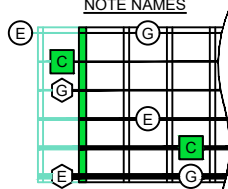

CAGEFD octaves (Fender Bass VI : E1 standard - EADGCF) C major arpeggio : ENTIRE FINGERBOARD NOTE NAMES

CAGEFD octaves (Fender Bass VI : E1 standard - EADGCF) C major arpeggio : ENTIRE FINGERBOARD INTERVALS

C major arpeggio
CAGED
octaves
box shapes
Fender Bass VI
6-string bass tuning
E1 standard - EADGCF

FINGERING