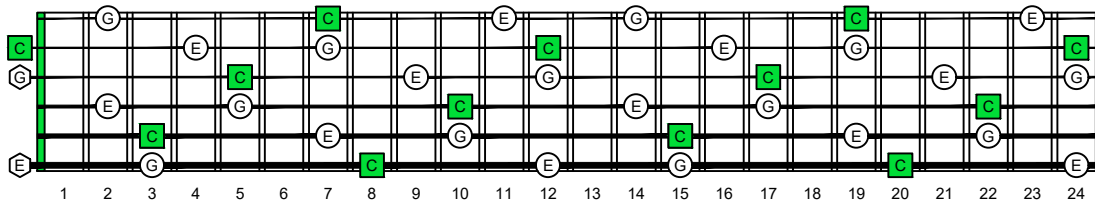

CAGEFD octaves (Fender Bass VI : E1 standard - EADGCF) C major arpeggio : ENTIRE FINGERBOARD NOTE NAMES

CAGEFD octaves (Fender Bass VI : E1 standard - EADGCF) C major arpeggio : ENTIRE FINGERBOARD INTERVALS

C major arpeggio
CAGED
octaves
box shapes
Fender Bass VI
6-string bass tuning
E1 standard - EADGCF

C major arpeggio SEMITONOMETER

5C2 BOX SHAPE

5C2 BOX SHAPE

5A3 BOX SHAPE

6G3G1 BOX SHAPE

6E4F1 BOX SHAPE

4D2 BOX SHAPE