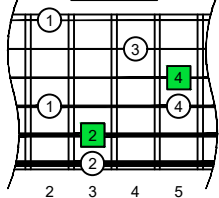

CAGEFD octaves (Fender Bass VI : E1 standard - EADGCF) C major arpeggio : ENTIRE FINGERBOARD NOTE NAMES

CAGEFD octaves (Fender Bass VI : E1 standard - EADGCF) C major arpeggio : ENTIRE FINGERBOARD INTERVALS

C major arpeggio
CAGED
octaves
box shapes
Fender Bass VI
6-string bass tuning
E1 standard - EADGCF

INTERVALS