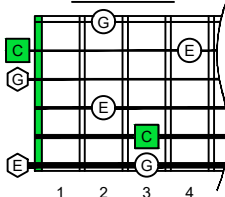

CAGEFD octaves (Fender Bass VI : E1 standard - EADGCF) C major arpeggio : ENTIRE FINGERBOARD NOTE NAMES

CAGEFD octaves (Fender Bass VI : E1 standard - EADGCF) C major arpeggio : ENTIRE FINGERBOARD INTERVALS

C major arpeggio
CAGED
octaves
box shapes
Fender Bass VI
6-string bass tuning
E1 standard - EADGCF

C major arpeggio SEMITONOMETER

5C2 BOX SHAPE

5C2 BOX SHAPE

5A3 BOX SHAPE

6G3G1 BOX SHAPE

6E4F1 BOX SHAPE

4D2 BOX SHAPE

5C2 at 12 BOX SHAPE

modified fingering

incomplete

NOTE NAMES

NOTE NAMES

NOTE NAMES

NOTE NAMES

NOTE NAMES