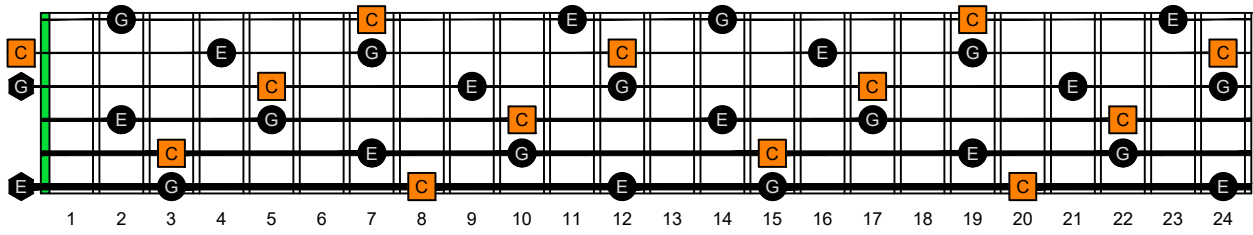

CAGEFD octaves (Fender Bass VI : E1 standard - EADGCF) C natural - ENTIRE FINGERBOARD OCTAVE SHAPES

CAGEFD octaves (Fender Bass VI : E1 standard - EADGCF) C major arpeggio : ENTIRE FINGERBOARD NOTE NAMES

CAGEFD octaves (Fender Bass VI : E1 standard - EADGCF) C major arpeggio FINGERBOARD NOTE NAMES : 5C2 box shape (incomplete)

CAGEFD octaves (Fender Bass VI : E1 standard - EADGCF) C major arpeggio FINGERBOARD NOTE NAMES : 5A3 box shape

CAGEFD octaves (Fender Bass VI : E1 standard - EADGCF) C major arpeggio FINGERBOARD NOTE NAMES : 6G3G1 box shape

CAGEFD octaves (Fender Bass VI : E1 standard - EADGCF) C major arpeggio FINGERBOARD NOTE NAMES : 6E4F1 box shape

CAGEFD octaves (Fender Bass VI : E1 standard - EADGCF) C major arpeggio FINGERBOARD NOTE NAMES : 4D2 box shape

CAGEFD octaves (Fender Bass VI : E1 standard - EADGCF) C major arpeggio FINGERBOARD NOTE NAMES : 5C2 box shape at 12