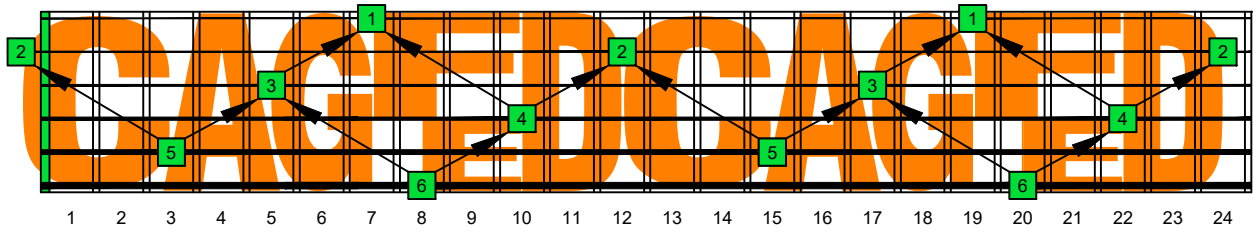

CAGEFD octaves (Fender Bass VI : E1 standard - EADGCF) C natural - ENTIRE FINGERBOARD OCTAVE SHAPES

CAGEFD octaves (Fender Bass VI : E1 standard - EADGCF) C major arpeggio : ENTIRE FINGERBOARD NOTE NAMES

CAGEFD octaves (Fender Bass VI : E1 standard - EADGCF) C major arpeggio FINGERBOARD NOTE NAMES : 5C2 box shape (incomplete)

CAGEFD octaves (Fender Bass VI : E1 standard - EADGCF) C major arpeggio FINGERBOARD NOTE NAMES : 5A3 box shape