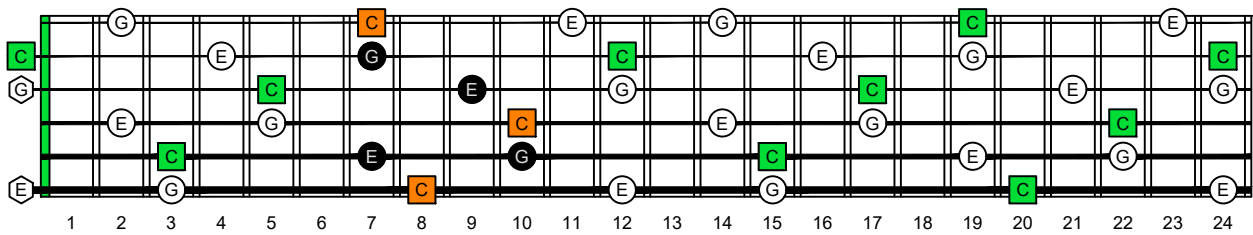

CAGEFD octaves (Fender Bass VI : E1 standard - EADGCF) C natural - ENTIRE FINGERBOARD OCTAVE SHAPES

CAGEFD octaves (Fender Bass VI : E1 standard - EADGCF) C major arpeggio : ENTIRE FINGERBOARD NOTE NAMES

CAGEFD octaves (Fender Bass VI : E1 standard - EADGCF) C major arpeggio FINGERBOARD NOTE NAMES : 5C2 box shape (incomplete)

CAGEFD octaves (Fender Bass VI : E1 standard - EADGCF) C major arpeggio FINGERBOARD NOTE NAMES : 5A3 box shape

CAGEFD octaves (Fender Bass VI : E1 standard - EADGCF) C major arpeggio FINGERBOARD NOTE NAMES : 6G3G1 box shape

CAGEFD octaves (Fender Bass VI : E1 standard - EADGCF) C major arpeggio FINGERBOARD NOTE NAMES : 6E4F1 box shape