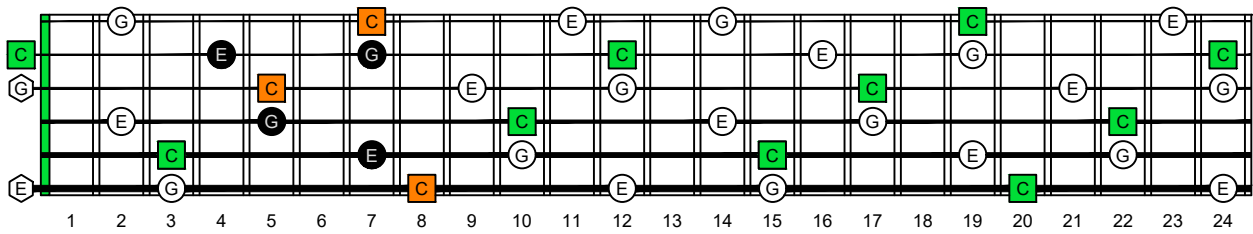

CAGEFD octaves (Fender Bass VI : E1 standard - EADGCF) C natural - ENTIRE FINGERBOARD OCTAVE SHAPES

CAGEFD octaves (Fender Bass VI : E1 standard - EADGCF) C major arpeggio : ENTIRE FINGERBOARD NOTE NAMES

CAGEFD octaves (Fender Bass VI : E1 standard - EADGCF) C major arpeggio FINGERBOARD NOTE NAMES : 5C2 box shape (incomplete)

CAGEFD octaves (Fender Bass VI : E1 standard - EADGCF) C major arpeggio FINGERBOARD NOTE NAMES : 5A3 box shape

CAGEFD octaves (Fender Bass VI : E1 standard - EADGCF) C major arpeggio FINGERBOARD NOTE NAMES : 6G3G1 box shape

CAGEFD octaves (Fender Bass VI : E1 standard - EADGCF) C major arpeggio FINGERBOARD NOTE NAMES : 6E4F1 box shape