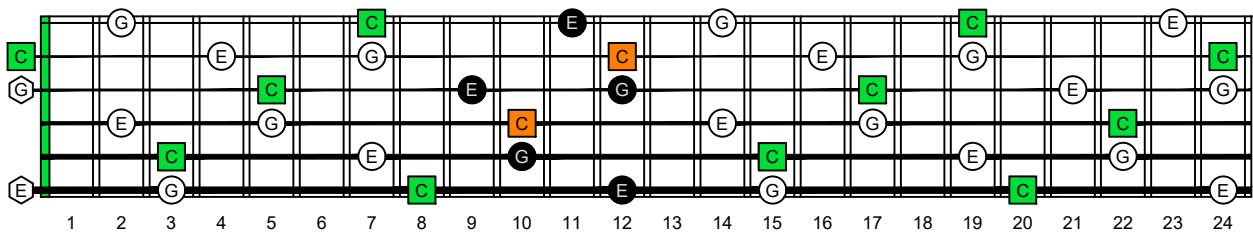

CAGEFD octaves (Fender Bass VI : E1 standard - EADGCF) C major arpeggio FINGERBOARD NOTE NAMES : 4D2 box shape