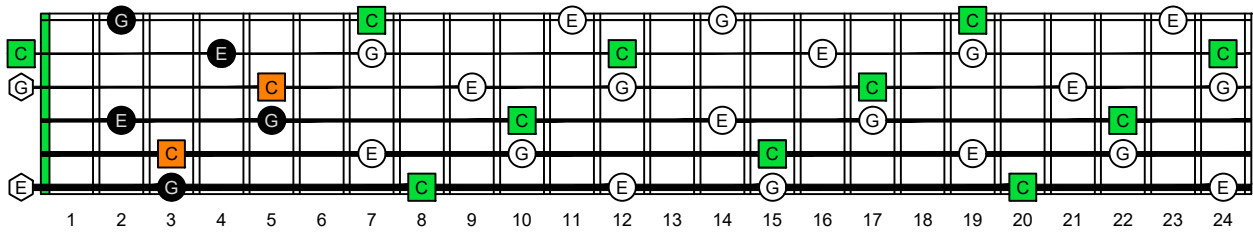

CAGEFD octaves (Fender Bass VI : E1 standard - EADGCF) C natural - ENTIRE FINGERBOARD OCTAVE SHAPES

CAGEFD octaves (Fender Bass VI : E1 standard - EADGCF) C major arpeggio : ENTIRE FINGERBOARD NOTE NAMES

CAGEFD octaves (Fender Bass VI : E1 standard - EADGCF) C major arpeggio FINGERBOARD NOTE NAMES : 5C2 box shape (incomplete)

CAGEFD octaves (Fender Bass VI : E1 standard - EADGCF) C major arpeggio FINGERBOARD NOTE NAMES : 5A3 box shape

CAGEFD octaves (Fender Bass VI : E1 standard - EADGCF) C major arpeggio FINGERBOARD NOTE NAMES : 6G3G1 box shape

CAGEFD octaves (Fender Bass VI : E1 standard - EADGCF) C major arpeggio FINGERBOARD NOTE NAMES : 6E4F1 box shape