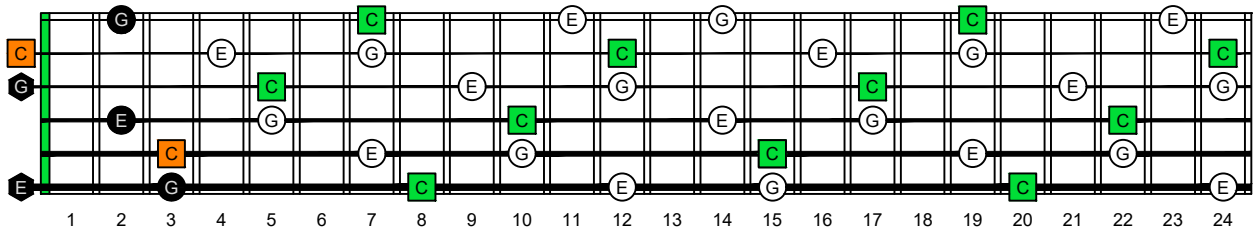

CAGEFD octaves (Fender Bass VI : E1 standard - EADGCF) C natural - ENTIRE FINGERBOARD OCTAVE SHAPES

CAGEFD octaves (Fender Bass VI : E1 standard - EADGCF) C major arpeggio : ENTIRE FINGERBOARD NOTE NAMES

CAGEFD octaves (Fender Bass VI : E1 standard - EADGCF) C major arpeggio FINGERBOARD NOTE NAMES : 5C2 box shape (incomplete)

CAGEFD octaves (Fender Bass VI : E1 standard - EADGCF) C major arpeggio FINGERBOARD NOTE NAMES : 5A3 box shape

CAGEFD octaves (Fender Bass VI : E1 standard - EADGCF) C major arpeggio FINGERBOARD NOTE NAMES : 6G3G1 box shape

CAGEFD octaves (Fender Bass VI : E1 standard - EADGCF) C major arpeggio FINGERBOARD NOTE NAMES : 6E4F1 box shape

CAGEFD octaves (Fender Bass VI : E1 standard - EADGCF) C major arpeggio FINGERBOARD NOTE NAMES : 4D2 box shape

CAGEFD octaves (Fender Bass VI : E1 standard - EADGCF) C major arpeggio FINGERBOARD NOTE NAMES : 5C2 box shape at 12