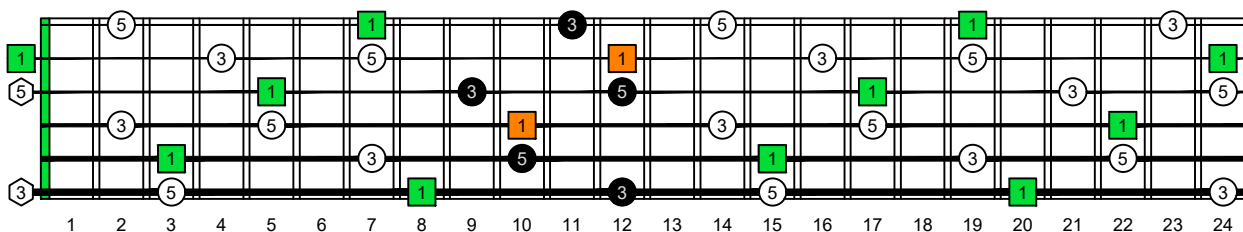

CAGEFD octaves (Fender Bass VI : E1 standard - EADGCF) C natural - ENTIRE FINGERBOARD OCTAVE SHAPES

CAGEFD octaves (Fender Bass VI : E1 standard - EADGCF) C major arpeggio : ENTIRE FINGERBOARD INTERVALS

CAGEFD octaves (Fender Bass VI : E1 standard - EADGCF) C major arpeggio FINGERBOARD INTERVALS : 5C2 box shape (incomplete)

CAGEFD octaves (Fender Bass VI : E1 standard - EADGCF) C major arpeggio FINGERBOARD INTERVALS : 5A3 box shape

CAGEFD octaves (Fender Bass VI : E1 standard - EADGCF) C major arpeggio FINGERBOARD INTERVALS : 6G3G1 box shape

CAGEFD octaves (Fender Bass VI : E1 standard - EADGCF) C major arpeggio FINGERBOARD INTERVALS : 6E4F1 box shape

CAGEFD octaves (Fender Bass VI : E1 standard - EADGCF) C major arpeggio FINGERBOARD INTERVALS : 4D2 box shape

CAGEFD octaves (Fender Bass VI : E1 standard - EADGCF) C major arpeggio FINGERBOARD INTERVALS : 5C2 box shape at 12