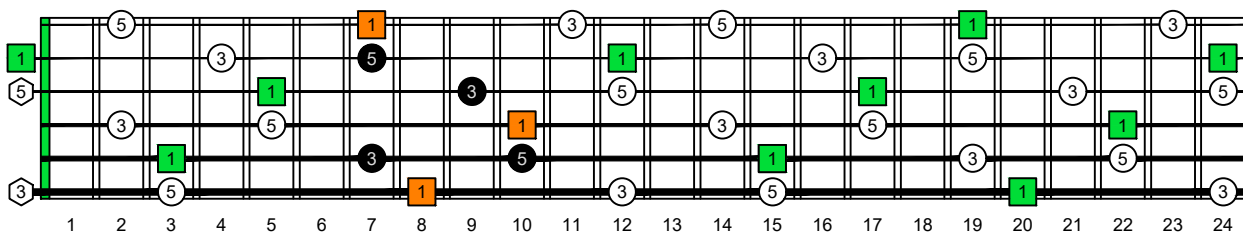

CAGEFD octaves (Fender Bass VI : E1 standard - EADGCF) C natural - ENTIRE FINGERBOARD OCTAVE SHAPES

CAGEFD octaves (Fender Bass VI : E1 standard - EADGCF) C major arpeggio : ENTIRE FINGERBOARD INTERVALS

CAGEFD octaves (Fender Bass VI : E1 standard - EADGCF) C major arpeggio FINGERBOARD INTERVALS : 5C2 box shape (incomplete)

CAGEFD octaves (Fender Bass VI : E1 standard - EADGCF) C major arpeggio FINGERBOARD INTERVALS : 5A3 box shape

CAGEFD octaves (Fender Bass VI : E1 standard - EADGCF) C major arpeggio FINGERBOARD INTERVALS : 6G3G1 box shape

CAGEFD octaves (Fender Bass VI : E1 standard - EADGCF) C major arpeggio FINGERBOARD INTERVALS : 6E4F1 box shape

CAGEFD octaves (Fender Bass VI : E1 standard - EADGCF) C major arpeggio FINGERBOARD INTERVALS : 4D2 box shape

CAGEFD octaves (Fender Bass VI : E1 standard - EADGCF) C major arpeggio FINGERBOARD INTERVALS : 5C2 box shape at 12