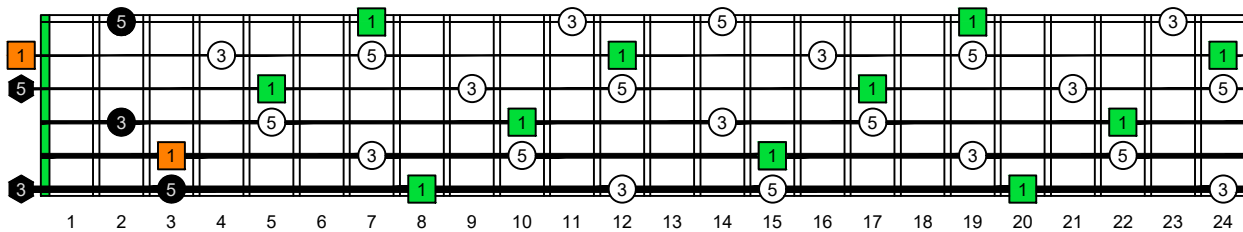

CAGEFD octaves (Fender Bass VI : E1 standard - EADGCF) C natural - ENTIRE FINGERBOARD OCTAVE SHAPES

CAGEFD octaves (Fender Bass VI : E1 standard - EADGCF) C major arpeggio : ENTIRE FINGERBOARD INTERVALS

CAGEFD octaves (Fender Bass VI : E1 standard - EADGCF) C major arpeggio FINGERBOARD INTERVALS : 5C2 box shape (incomplete)

CAGEFD octaves (Fender Bass VI : E1 standard - EADGCF) C major arpeggio FINGERBOARD INTERVALS : 5A3 box shape

CAGEFD octaves (Fender Bass VI : E1 standard - EADGCF) C major arpeggio FINGERBOARD INTERVALS : 6G3G1 box shape

CAGEFD octaves (Fender Bass VI : E1 standard - EADGCF) C major arpeggio FINGERBOARD INTERVALS : 6E4F1 box shape

CAGEFD octaves (Fender Bass VI : E1 standard - EADGCF) C major arpeggio FINGERBOARD INTERVALS : 4D2 box shape

CAGEFD octaves (Fender Bass VI : E1 standard - EADGCF) C major arpeggio FINGERBOARD INTERVALS : 5C2 box shape at 12