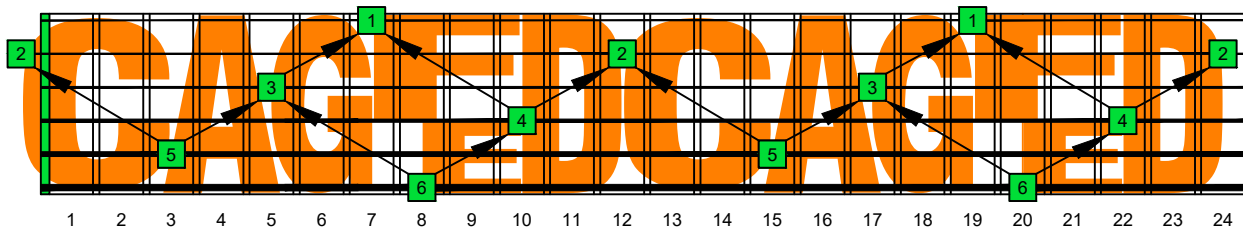

CAGEFD octaves (Fender Bass VI : E1 standard - EADGCF) C natural - ENTIRE FINGERBOARD OCTAVE SHAPES

CAGEFD octaves (Fender Bass VI : E1 standard - EADGCF) C major arpeggio : ENTIRE FINGERBOARD INTERVALS

CAGEFD octaves (Fender Bass VI : E1 standard - EADGCF) C major arpeggio FINGERBOARD INTERVALS : 5C2 box shape (incomplete)

CAGEFD octaves (Fender Bass VI : E1 standard - EADGCF) C major arpeggio FINGERBOARD INTERVALS : 5A3 box shape

CAGEFD octaves (Fender Bass VI : E1 standard - EADGCF) C major arpeggio FINGERBOARD INTERVALS : 6G3G1 box shape

CAGEFD octaves (Fender Bass VI : E1 standard - EADGCF) C major arpeggio FINGERBOARD INTERVALS : 6E4F1 box shape