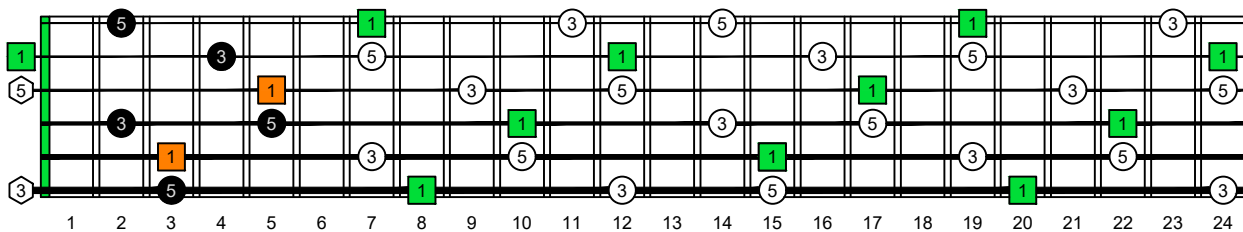

CAGEFD octaves (Fender Bass VI : E1 standard - EADGCF) C natural - ENTIRE FINGERBOARD OCTAVE SHAPES

CAGEFD octaves (Fender Bass VI : E1 standard - EADGCF) C major arpeggio : ENTIRE FINGERBOARD INTERVALS

CAGEFD octaves (Fender Bass VI : E1 standard - EADGCF) C major arpeggio FINGERBOARD INTERVALS : 5C2 box shape (incomplete)

CAGEFD octaves (Fender Bass VI : E1 standard - EADGCF) C major arpeggio FINGERBOARD INTERVALS : 5A3 box shape

CAGEFD octaves (Fender Bass VI : E1 standard - EADGCF) C major arpeggio FINGERBOARD INTERVALS : 6G3G1 box shape

CAGEFD octaves (Fender Bass VI : E1 standard - EADGCF) C major arpeggio FINGERBOARD INTERVALS : 6E4F1 box shape

CAGEFD octaves (Fender Bass VI : E1 standard - EADGCF) C major arpeggio FINGERBOARD INTERVALS : 4D2 box shape

CAGEFD octaves (Fender Bass VI : E1 standard - EADGCF) C major arpeggio FINGERBOARD INTERVALS : 5C2 box shape at 12