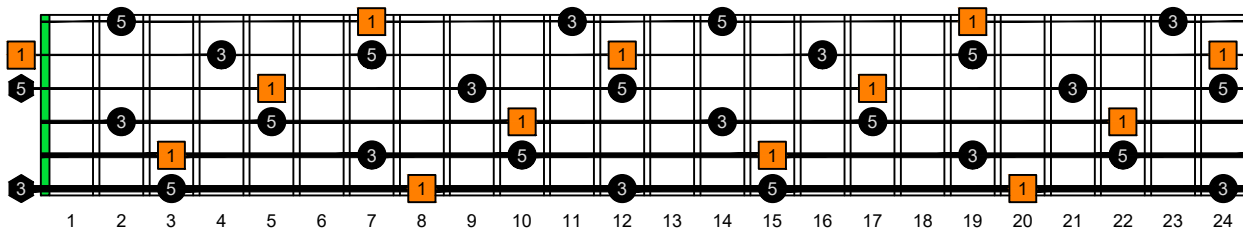

CAGEFD octaves (Fender Bass VI : E1 standard - EADGCF) C natural - ENTIRE FINGERBOARD OCTAVE SHAPES

CAGEFD octaves (Fender Bass VI : E1 standard - EADGCF) C major arpeggio : ENTIRE FINGERBOARD INTERVALS

CAGEFD octaves (Fender Bass VI : E1 standard - EADGCF) C major arpeggio FINGERBOARD INTERVALS : 5C2 box shape (incomplete)

CAGEFD octaves (Fender Bass VI : E1 standard - EADGCF) C major arpeggio FINGERBOARD INTERVALS : 5A3 box shape

CAGEFD octaves (Fender Bass VI : E1 standard - EADGCF) C major arpeggio FINGERBOARD INTERVALS : 6G3G1 box shape

CAGEFD octaves (Fender Bass VI : E1 standard - EADGCF) C major arpeggio FINGERBOARD INTERVALS : 6E4F1 box shape

CAGEFD octaves (Fender Bass VI : E1 standard - EADGCF) C major arpeggio FINGERBOARD INTERVALS : 4D2 box shape

CAGEFD octaves (Fender Bass VI : E1 standard - EADGCF) C major arpeggio FINGERBOARD INTERVALS : 5C2 box shape at 12