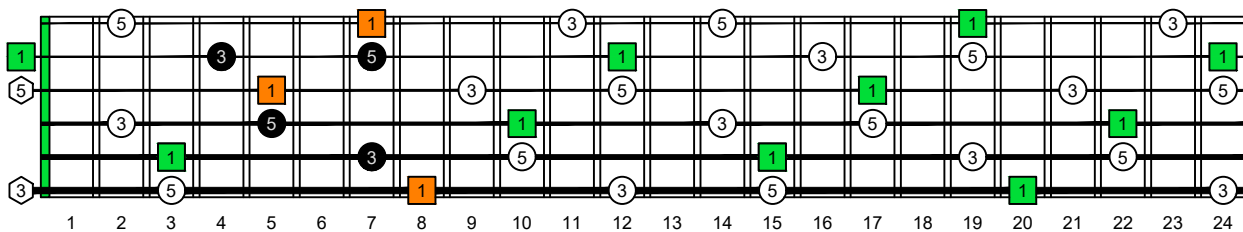

CAGEFD octaves (Fender Bass VI : E1 standard - EADGCF) C natural - ENTIRE FINGERBOARD OCTAVE SHAPES

CAGEFD octaves (Fender Bass VI : E1 standard - EADGCF) C major arpeggio : ENTIRE FINGERBOARD INTERVALS

CAGEFD octaves (Fender Bass VI : E1 standard - EADGCF) C major arpeggio FINGERBOARD INTERVALS : 5C2 box shape (incomplete)

CAGEFD octaves (Fender Bass VI : E1 standard - EADGCF) C major arpeggio FINGERBOARD INTERVALS : 5A3 box shape

CAGEFD octaves (Fender Bass VI : E1 standard - EADGCF) C major arpeggio FINGERBOARD INTERVALS : 6G3G1 box shape

CAGEFD octaves (Fender Bass VI : E1 standard - EADGCF) C major arpeggio FINGERBOARD INTERVALS : 6E4F1 box shape

CAGEFD octaves (Fender Bass VI : E1 standard - EADGCF) C major arpeggio FINGERBOARD INTERVALS : 4D2 box shape

CAGEFD octaves (Fender Bass VI : E1 standard - EADGCF) C major arpeggio FINGERBOARD INTERVALS : 5C2 box shape at 12