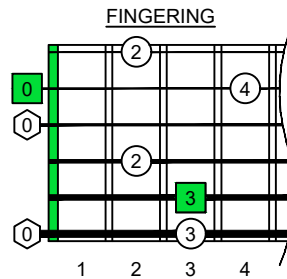

C
 major arpeggio
CAGED
 octaves
 box shapes
 (intra-3nps)
 Fender Bass VI
 6-string bass tuning
 E1 standard - EADGCF

www.cagedoctaves.com

Zon Brookes

CAGEDFD octaves (Fender Bass VI : E1 standard - EADGCF) C major arpeggio - 5C2 box shape (intra-3nps)

CAGEDFD octaves (Fender Bass VI : E1 standard - EADGCF) C major arpeggio FINGERBOARD NOTE NAMES : 5C2 box shape (intra-3nps)

CAGEDFD octaves (Fender Bass VI : E1 standard - EADGCF) C major arpeggio FINGERBOARD INTERVALS : 5C2 box shape (intra-3nps)