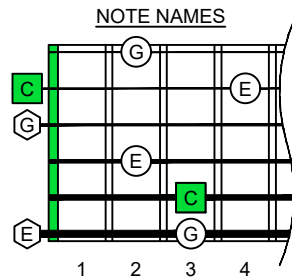

C
 major arpeggio
CAGED
 octaves
 box shapes
 (intra-3nps)
 Fender Bass VI
 6-string bass tuning
 E1 standard - EADGCF

www.cagedoctaves.com

Zon Brookes

CAGEDFD octaves (Fender Bass VI : E1 standard - EADGCF) C major arpeggio - 5C2 box shape (intra-3nps)

CAGEDFD octaves (Fender Bass VI : E1 standard - EADGCF) C major arpeggio FINGERBOARD NOTE NAMES : 5C2 box shape (intra-3nps)

CAGEDFD octaves (Fender Bass VI : E1 standard - EADGCF) C major arpeggio FINGERBOARD INTERVALS : 5C2 box shape (intra-3nps)