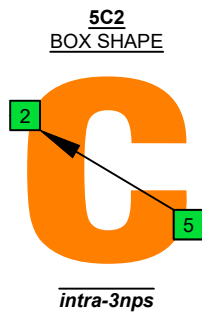

C
 major arpeggio
CAGED
 octaves
 box shapes
 (intra-3nps)
 Fender Bass VI
 6-string bass tuning
 E1 standard - EADGCF

www.cagedoctaves.com

Zon Brookes

CAGEDFD octaves (Fender Bass VI : E1 standard - EADGCF) C major arpeggio - 5C2 box shape (intra-3nps)

CAGEDFD octaves (Fender Bass VI : E1 standard - EADGCF) C major arpeggio FINGERBOARD NOTE NAMES : 5C2 box shape (intra-3nps)

CAGEDFD octaves (Fender Bass VI : E1 standard - EADGCF) C major arpeggio FINGERBOARD INTERVALS : 5C2 box shape (intra-3nps)