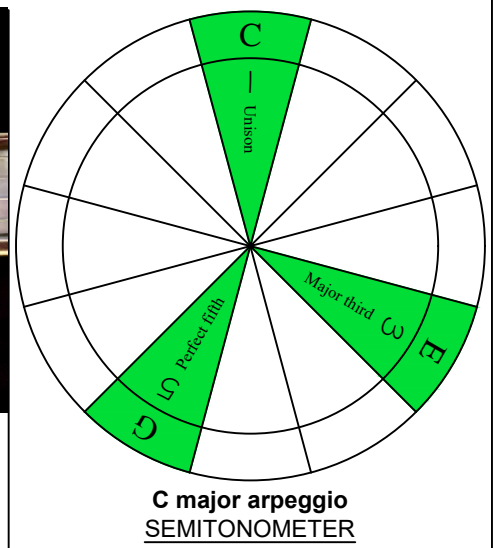

C
 major arpeggio
CAGED
 octaves
 box shapes
 (intra-3nps)
 Fender Bass VI
 6-string bass tuning
 E1 standard - EADGCF

www.cagedoctaves.com

Zon Brookes

CAGEDFD octaves (Fender Bass VI : E1 standard - EADGCF) C major arpeggio - 5C2 box shape (intra-3nps)

CAGEDFD octaves (Fender Bass VI : E1 standard - EADGCF) C major arpeggio FINGERBOARD NOTE NAMES : 5C2 box shape (intra-3nps)

CAGEDFD octaves (Fender Bass VI : E1 standard - EADGCF) C major arpeggio FINGERBOARD INTERVALS : 5C2 box shape (intra-3nps)