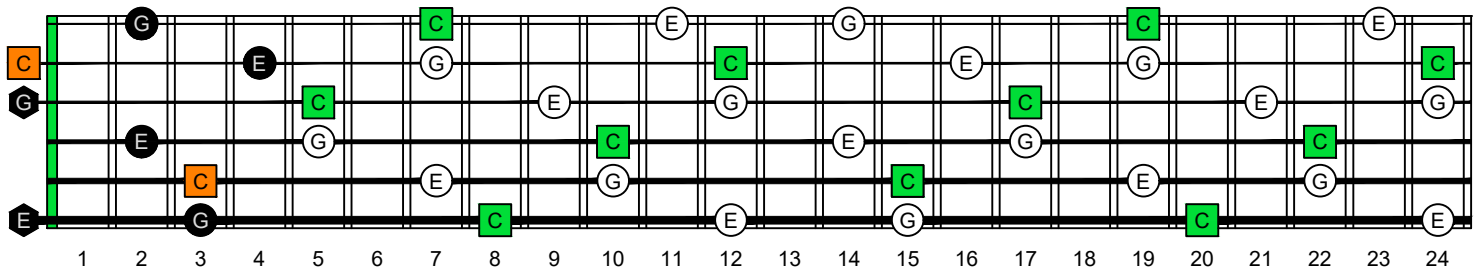

C
 major arpeggio
CAGED
 octaves
 box shapes
 (intra-3nps)
 Fender Bass VI
 6-string bass tuning
 E1 standard - EADGCF

www.cagedoctaves.com

Zon Brookes

CAGEDFD octaves (Fender Bass VI : E1 standard - EADGCF) C major arpeggio - 5C2 box shape (intra-3nps)

CAGEDFD octaves (Fender Bass VI : E1 standard - EADGCF) C major arpeggio FINGERBOARD NOTE NAMES : 5C2 box shape (intra-3nps)

CAGEDFD octaves (Fender Bass VI : E1 standard - EADGCF) C major arpeggio FINGERBOARD INTERVALS : 5C2 box shape (intra-3nps)