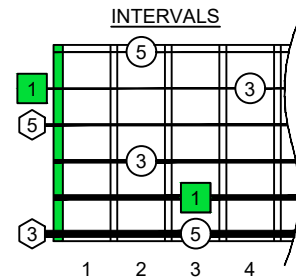

C
 major arpeggio
CAGED
 octaves
 box shapes
 (intra-3nps)
 Fender Bass VI
 6-string bass tuning
 E1 standard - EADGCF

www.cagedoctaves.com

Zon Brookes

CAGEDFD octaves (Fender Bass VI : E1 standard - EADGCF) C major arpeggio - 5C2 box shape (intra-3nps)

CAGEDFD octaves (Fender Bass VI : E1 standard - EADGCF) C major arpeggio FINGERBOARD NOTE NAMES : 5C2 box shape (intra-3nps)

CAGEDFD octaves (Fender Bass VI : E1 standard - EADGCF) C major arpeggio FINGERBOARD INTERVALS : 5C2 box shape (intra-3nps)