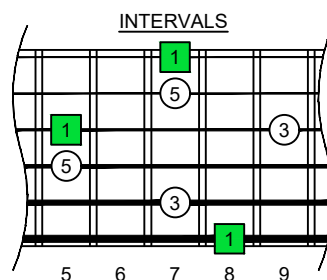

**C**  
**major arpeggio**  
**CAGED**  
**octaves**  
**box shapes**  
**(intra-3nps)**  
**Fender Bass VI**  
**6-string bass tuning**  
 E1 standard - EADGCF

www.cagedoctaves.com

Zon Brookes

CAGEFD octaves (Fender Bass VI : E1 standard - EADGCF) C major arpeggio - 6G3G1 box shape (intra-3nps)

**CAGEFD octaves (Fender Bass VI : E1 standard - EADGCF) C major arpeggio FINGERBOARD NOTE NAMES : 6G3G1 box shape (intra-3nps)**

**CAGEFD octaves (Fender Bass VI : E1 standard - EADGCF) C major arpeggio FINGERBOARD INTERVALS : 6G3G1 box shape (intra-3nps)**