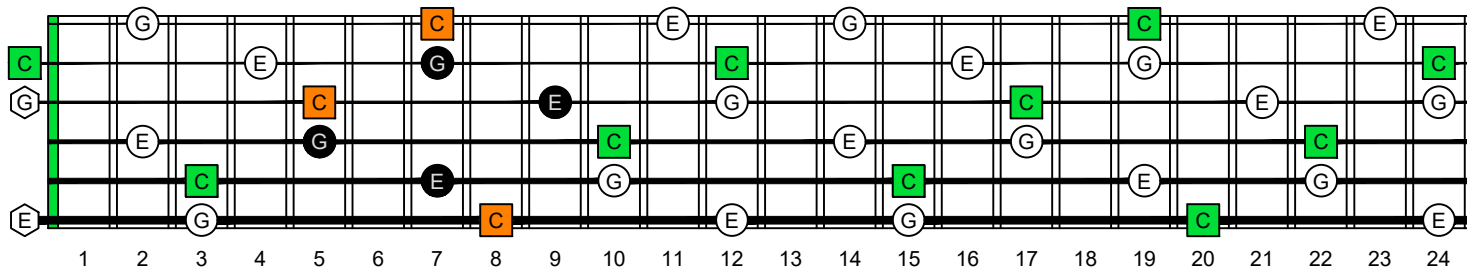

**C**  
**major arpeggio**  
**CAGED**  
**octaves**  
**box shapes**  
**(intra-3nps)**  
**Fender Bass VI**  
**6-string bass tuning**  
 E1 standard - EADGCF

www.cagedoctaves.com

Zon Brookes

CAGEFD octaves (Fender Bass VI : E1 standard - EADGCF) C major arpeggio - 6G3G1 box shape (intra-3nps)

**CAGEFD octaves (Fender Bass VI : E1 standard - EADGCF) C major arpeggio FINGERBOARD NOTE NAMES : 6G3G1 box shape (intra-3nps)**

**CAGEFD octaves (Fender Bass VI : E1 standard - EADGCF) C major arpeggio FINGERBOARD INTERVALS : 6G3G1 box shape (intra-3nps)**