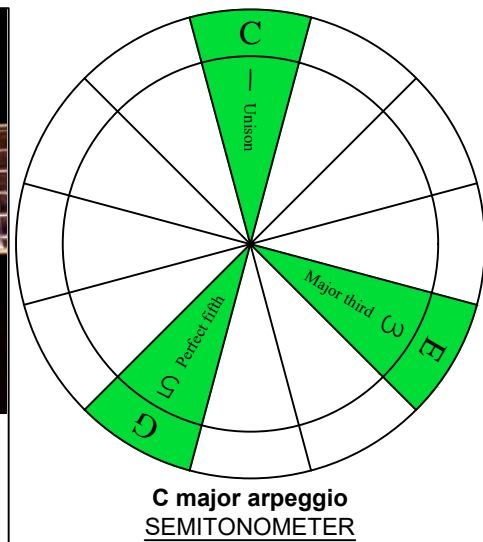

**C**  
**major arpeggio**  
**CAGED**  
**octaves**  
**box shapes**  
**(intra-3nps)**  
**Fender Bass VI**  
**6-string bass tuning**  
 E1 standard - EADGCF

www.cagedoctaves.com

Zon Brookes

CAGEFD octaves (Fender Bass VI : E1 standard - EADGCF) C major arpeggio - 6G3G1 box shape (intra-3nps)

**CAGEFD octaves (Fender Bass VI : E1 standard - EADGCF) C major arpeggio FINGERBOARD NOTE NAMES : 6G3G1 box shape (intra-3nps)**

**CAGEFD octaves (Fender Bass VI : E1 standard - EADGCF) C major arpeggio FINGERBOARD INTERVALS : 6G3G1 box shape (intra-3nps)**