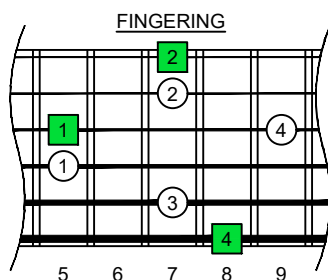

**C**  
**major arpeggio**  
**CAGED**  
**octaves**  
**box shapes**  
**(intra-3nps)**  
**Fender Bass VI**  
**6-string bass tuning**  
 E1 standard - EADGCF

www.cagedoctaves.com

Zon Brookes

CAGEFD octaves (Fender Bass VI : E1 standard - EADGCF) C major arpeggio - 6G3G1 box shape (intra-3nps)

**CAGEFD octaves (Fender Bass VI : E1 standard - EADGCF) C major arpeggio FINGERBOARD NOTE NAMES : 6G3G1 box shape (intra-3nps)**

**CAGEFD octaves (Fender Bass VI : E1 standard - EADGCF) C major arpeggio FINGERBOARD INTERVALS : 6G3G1 box shape (intra-3nps)**