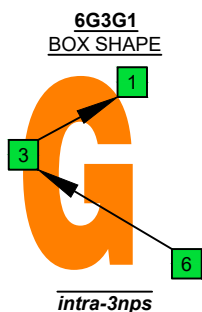

**C**  
**major arpeggio**  
**CAGED**  
**octaves**  
**box shapes**  
**(intra-3nps)**  
**Fender Bass VI**  
**6-string bass tuning**  
 E1 standard - EADGCF

www.cagedoctaves.com

Zon Brookes

CAGEFD octaves (Fender Bass VI : E1 standard - EADGCF) C major arpeggio - 6G3G1 box shape (intra-3nps)

**CAGEFD octaves (Fender Bass VI : E1 standard - EADGCF) C major arpeggio FINGERBOARD NOTE NAMES : 6G3G1 box shape (intra-3nps)**

**CAGEFD octaves (Fender Bass VI : E1 standard - EADGCF) C major arpeggio FINGERBOARD INTERVALS : 6G3G1 box shape (intra-3nps)**