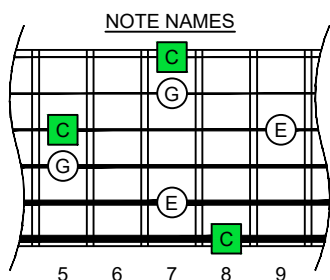

**C**  
**major arpeggio**  
**CAGED**  
**octaves**  
**box shapes**  
**(intra-3nps)**  
**Fender Bass VI**  
**6-string bass tuning**  
 E1 standard - EADGCF

www.cagedoctaves.com

Zon Brookes

CAGEFD octaves (Fender Bass VI : E1 standard - EADGCF) C major arpeggio - 6G3G1 box shape (intra-3nps)

**CAGEFD octaves (Fender Bass VI : E1 standard - EADGCF) C major arpeggio FINGERBOARD NOTE NAMES : 6G3G1 box shape (intra-3nps)**

**CAGEFD octaves (Fender Bass VI : E1 standard - EADGCF) C major arpeggio FINGERBOARD INTERVALS : 6G3G1 box shape (intra-3nps)**