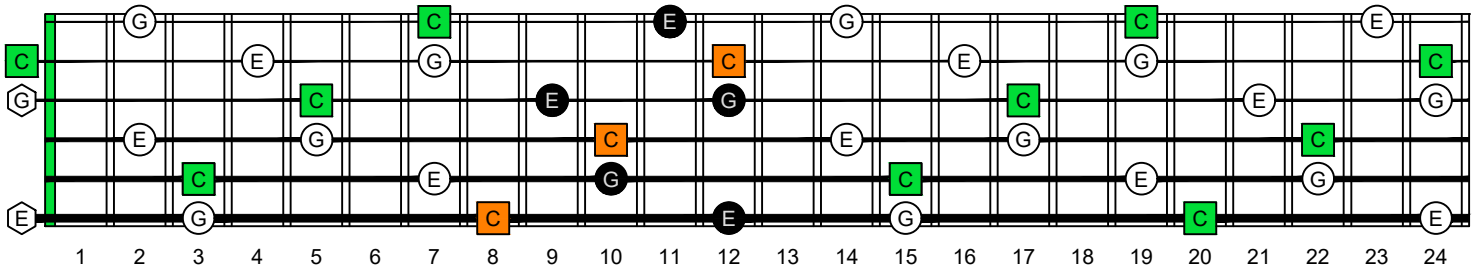

C
major arpeggio
CAGED
octaves
box shapes
(intra-3nps)
Fender Bass VI
6-string bass tuning
E1 standard - EADGCF

6E4D2
BOX SHAPE

NOTE NAMES

FINGERING

INTERVALS

www.cagedoctaves.com

Zon Brookes

CAGEFD octaves (Fender Bass VI : E1 standard - EADGCF) C major arpeggio - 6E4D2 box shape (intra-3nps)

CAGEFD octaves (Fender Bass VI : E1 standard - EADGCF) C major arpeggio FINGERBOARD NOTE NAMES : 6E4D2 box shape (intra-3nps)

CAGEFD octaves (Fender Bass VI : E1 standard - EADGCF) C major arpeggio FINGERBOARD INTERVALS : 6E4D2 box shape (intra-3nps)