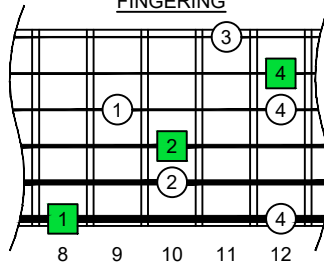

C
major arpeggio
CAGED
octaves
box shapes
(intra-3nps)
Fender Bass VI
6-string bass tuning
E1 standard - EADGCF

6E4D2
BOX SHAPE

NOTE NAMES

FINGERING

INTERVALS

www.cagedoctaves.com

Zon Brookes

CAGEFD octaves (Fender Bass VI : E1 standard - EADGCF) C major arpeggio - 6E4D2 box shape (intra-3nps)

CAGEFD octaves (Fender Bass VI : E1 standard - EADGCF) C major arpeggio FINGERBOARD NOTE NAMES : 6E4D2 box shape (intra-3nps)

CAGEFD octaves (Fender Bass VI : E1 standard - EADGCF) C major arpeggio FINGERBOARD INTERVALS : 6E4D2 box shape (intra-3nps)