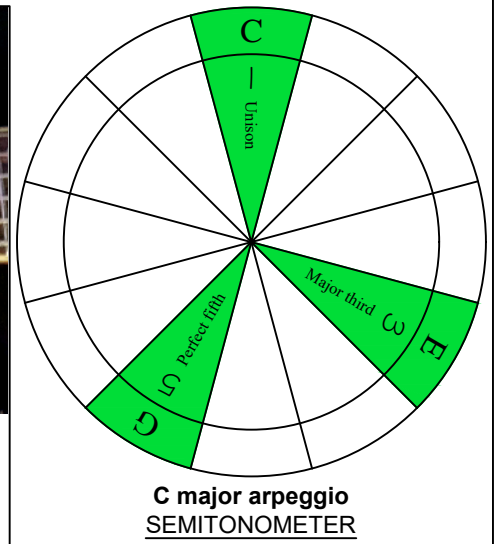

C
major arpeggio
CAGED
octaves
box shapes
(intra-3nps)
Fender Bass VI
6-string bass tuning
E1 standard - EADGCF

6E4D2
BOX SHAPE

NOTE NAMES

FINGERING

INTERVALS

www.cagedoctaves.com

Zon Brookes

CAGEFD octaves (Fender Bass VI : E1 standard - EADGCF) C major arpeggio - 6E4D2 box shape (intra-3nps)

CAGEFD octaves (Fender Bass VI : E1 standard - EADGCF) C major arpeggio FINGERBOARD NOTE NAMES : 6E4D2 box shape (intra-3nps)

CAGEFD octaves (Fender Bass VI : E1 standard - EADGCF) C major arpeggio FINGERBOARD INTERVALS : 6E4D2 box shape (intra-3nps)