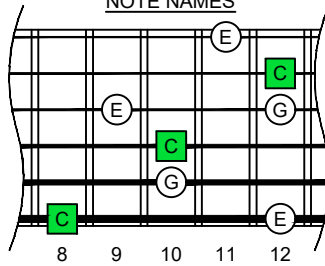

C
major arpeggio
CAGED
octaves
box shapes
(intra-3nps)
Fender Bass VI
6-string bass tuning
E1 standard - EADGCF

6E4D2
BOX SHAPE

NOTE NAMES

FINGERING

INTERVALS

www.cagedoctaves.com

Zon Brookes

CAGEFD octaves (Fender Bass VI : E1 standard - EADGCF) C major arpeggio - 6E4D2 box shape (intra-3nps)

CAGEFD octaves (Fender Bass VI : E1 standard - EADGCF) C major arpeggio FINGERBOARD NOTE NAMES : 6E4D2 box shape (intra-3nps)

CAGEFD octaves (Fender Bass VI : E1 standard - EADGCF) C major arpeggio FINGERBOARD INTERVALS : 6E4D2 box shape (intra-3nps)