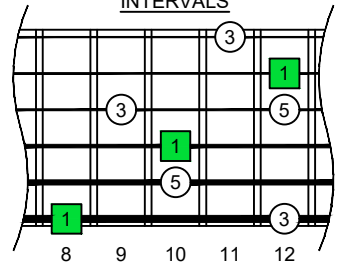

C
major arpeggio
CAGED
octaves
box shapes
(intra-3nps)
Fender Bass VI
6-string bass tuning
E1 standard - EADGCF

6E4D2
BOX SHAPE

NOTE NAMES

FINGERING

INTERVALS

www.cagedoctaves.com

Zon Brookes

CAGEFD octaves (Fender Bass VI : E1 standard - EADGCF) C major arpeggio - 6E4D2 box shape (intra-3nps)

CAGEFD octaves (Fender Bass VI : E1 standard - EADGCF) C major arpeggio FINGERBOARD NOTE NAMES : 6E4D2 box shape (intra-3nps)

CAGEFD octaves (Fender Bass VI : E1 standard - EADGCF) C major arpeggio FINGERBOARD INTERVALS : 6E4D2 box shape (intra-3nps)