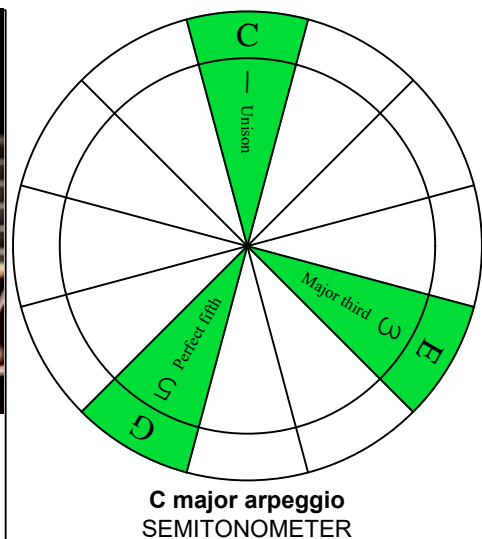

C
major arpeggio
CAGED
octaves
box shapes
(intra-3nps)
Fender Bass VI
6-string bass tuning
E1 standard - EADGCF

5C2 at 12
BOX SHAPE

NOTE NAMES

FINGERING

INTERVALS

www.cagedoctaves.com

Zon Brookes

CAGEDFD octaves (Fender Bass VI : E1 standard - EADGCF) C major arpeggio - 5C2 box shape at 12 (intra-3nps)

CAGEDFD octaves (Fender Bass VI : E1 standard - EADGCF) C major arpeggio FINGERBOARD NOTE NAMES : 5C2 box shape at 12 (intra-3nps)

CAGEDFD octaves (Fender Bass VI : E1 standard - EADGCF) C major arpeggio FINGERBOARD INTERVALS : 5C2 box shape at 12 (intra-3nps)