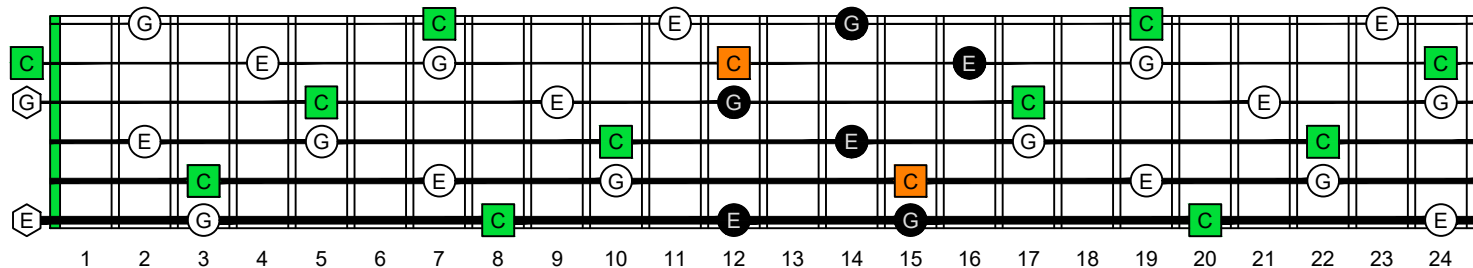

C
major arpeggio
CAGED
octaves
box shapes
(intra-3nps)
Fender Bass VI
6-string bass tuning
E1 standard - EADGCF

5C2 at 12
BOX SHAPE

NOTE NAMES

FINGERING

INTERVALS

www.cagedoctaves.com

Zon Brookes

CAGEDFD octaves (Fender Bass VI : E1 standard - EADGCF) C major arpeggio - 5C2 box shape at 12 (intra-3nps)

CAGEDFD octaves (Fender Bass VI : E1 standard - EADGCF) C major arpeggio FINGERBOARD NOTE NAMES : 5C2 box shape at 12 (intra-3nps)

CAGEDFD octaves (Fender Bass VI : E1 standard - EADGCF) C major arpeggio FINGERBOARD INTERVALS : 5C2 box shape at 12 (intra-3nps)