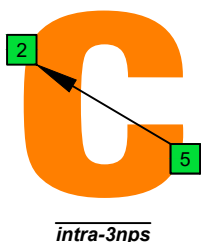

C
major arpeggio
CAGED
octaves
box shapes
(intra-3nps)
Fender Bass VI
6-string bass tuning
E1 standard - EADGCF

5C2 at 12
BOX SHAPE

NOTE NAMES

FINGERING

INTERVALS

www.cagedoctaves.com

Zon Brookes

CAGEDFD octaves (Fender Bass VI : E1 standard - EADGCF) C major arpeggio - 5C2 box shape at 12 (intra-3nps)

CAGEDFD octaves (Fender Bass VI : E1 standard - EADGCF) C major arpeggio FINGERBOARD NOTE NAMES : 5C2 box shape at 12 (intra-3nps)

CAGEDFD octaves (Fender Bass VI : E1 standard - EADGCF) C major arpeggio FINGERBOARD INTERVALS : 5C2 box shape at 12 (intra-3nps)