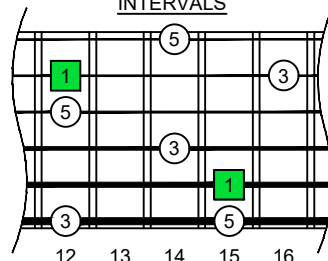

C
major arpeggio
CAGED
octaves
box shapes
(intra-3nps)
Fender Bass VI
6-string bass tuning
E1 standard - EADGCF

5C2 at 12
BOX SHAPE

NOTE NAMES

FINGERING

INTERVALS

www.cagedoctaves.com

Zon Brookes

CAGEDFD octaves (Fender Bass VI : E1 standard - EADGCF) C major arpeggio - 5C2 box shape at 12 (intra-3nps)

CAGEDFD octaves (Fender Bass VI : E1 standard - EADGCF) C major arpeggio FINGERBOARD NOTE NAMES : 5C2 box shape at 12 (intra-3nps)

CAGEDFD octaves (Fender Bass VI : E1 standard - EADGCF) C major arpeggio FINGERBOARD INTERVALS : 5C2 box shape at 12 (intra-3nps)