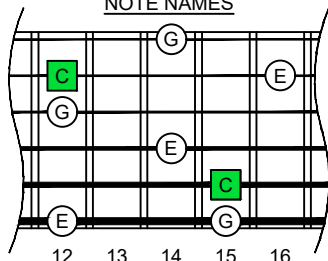

C
major arpeggio
CAGED
octaves
box shapes
(intra-3nps)
Fender Bass VI
6-string bass tuning
E1 standard - EADGCF

5C2 at 12
BOX SHAPE

NOTE NAMES

FINGERING

INTERVALS

www.cagedoctaves.com

Zon Brookes

CAGEDFD octaves (Fender Bass VI : E1 standard - EADGCF) C major arpeggio - 5C2 box shape at 12 (intra-3nps)

CAGEDFD octaves (Fender Bass VI : E1 standard - EADGCF) C major arpeggio FINGERBOARD NOTE NAMES : 5C2 box shape at 12 (intra-3nps)

CAGEDFD octaves (Fender Bass VI : E1 standard - EADGCF) C major arpeggio FINGERBOARD INTERVALS : 5C2 box shape at 12 (intra-3nps)