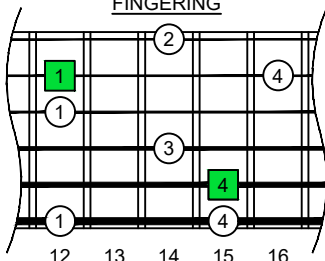

C
major arpeggio
CAGED
octaves
box shapes
(intra-3nps)
Fender Bass VI
6-string bass tuning
E1 standard - EADGCF

5C2 at 12
BOX SHAPE

NOTE NAMES

FINGERING

INTERVALS

www.cagedoctaves.com

Zon Brookes

CAGEDFD octaves (Fender Bass VI : E1 standard - EADGCF) C major arpeggio - 5C2 box shape at 12 (intra-3nps)

CAGEDFD octaves (Fender Bass VI : E1 standard - EADGCF) C major arpeggio FINGERBOARD NOTE NAMES : 5C2 box shape at 12 (intra-3nps)

CAGEDFD octaves (Fender Bass VI : E1 standard - EADGCF) C major arpeggio FINGERBOARD INTERVALS : 5C2 box shape at 12 (intra-3nps)