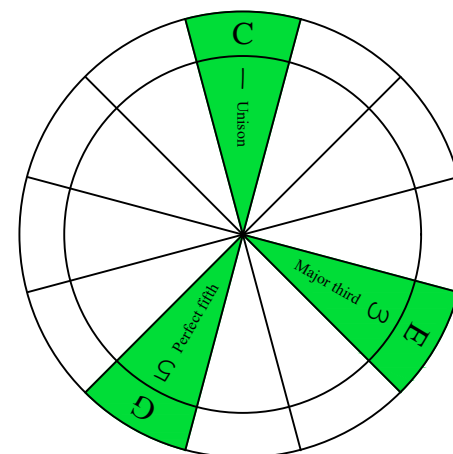

CAGEDFD octaves (Fender Bass VI : E1 standard - EADGCF) C major arpeggio : ENTIRE FINGERBOARD NOTE NAMES

CAGEDFD octaves (Fender Bass VI : E1 standard - EADGCF) C major arpeggio : ENTIRE FINGERBOARD INTERVALS

C
major arpeggio
CAGED
octaves
box shapes
(intra-3nps)
Fender Bass VI
6-string bass tuning
E1 standard - EADGCF

C major arpeggio SEMITONOMETER

5C2 BOX SHAPE	5A3 BOX SHAPE	5A3G1 BOX SHAPE	6G3G1 BOX SHAPE	6E4F1 BOX SHAPE	6E4D2 BOX SHAPE	4D2 BOX SHAPE	5C2 at 12 BOX SHAPE
<i>intra-3nps</i>	<i>intra-3nps</i>	<i>intra-3nps</i>	<i>intra-3nps</i>	<i>intra-3nps</i>	<i>intra-3nps</i>	<i>intra-3nps</i>	<i>intra-3nps</i>
NOTE NAMES	NOTE NAMES	NOTE NAMES	NOTE NAMES	NOTE NAMES	NOTE NAMES	NOTE NAMES	NOTE NAMES
FINGERING	FINGERING	FINGERING	FINGERING	FINGERING	FINGERING	FINGERING	FINGERING
INTERVALS	INTERVALS	INTERVALS	INTERVALS	INTERVALS	INTERVALS	INTERVALS	INTERVALS