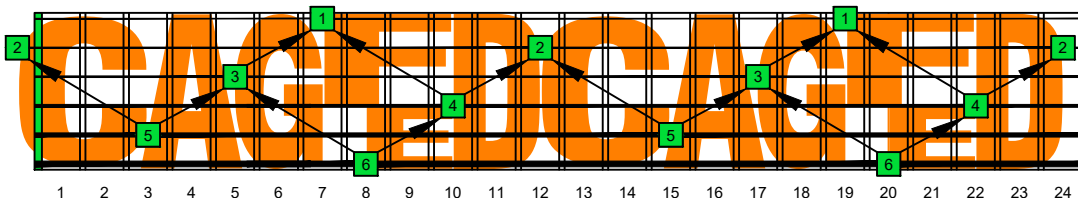

CAGEFD octaves (Fender Bass VI : E1 standard - EADGCF) C natural - ENTIRE FINGERBOARD OCTAVE SHAPES

CAGEFD octaves (Fender Bass VI : E1 standard - EADGCF) C major arpeggio : ENTIRE FINGERBOARD NOTE NAMES

CAGEFD octaves (Fender Bass VI : E1 standard - EADGCF) C major arpeggio FINGERBOARD NOTE NAMES : 5C2 box shape (intra-3nps)

CAGEFD octaves (Fender Bass VI : E1 standard - EADGCF) C major arpeggio FINGERBOARD NOTE NAMES : 5A3 box shape (intra-3nps)