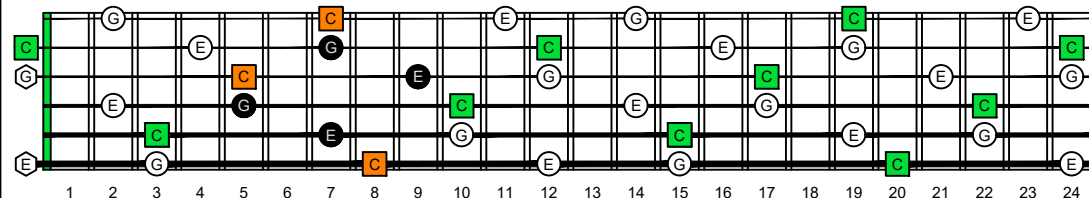

CAGEFD octaves (Fender Bass VI : E1 standard - EADGCF) C natural - ENTIRE FINGERBOARD OCTAVE SHAPES

CAGEFD octaves (Fender Bass VI : E1 standard - EADGCF) C major arpeggio : ENTIRE FINGERBOARD NOTE NAMES

CAGEFD octaves (Fender Bass VI : E1 standard - EADGCF) C major arpeggio FINGERBOARD NOTE NAMES : 5C2 box shape (intra-3nps)

CAGEFD octaves (Fender Bass VI : E1 standard - EADGCF) C major arpeggio FINGERBOARD NOTE NAMES : 5A3 box shape (intra-3nps)

CAGEFD octaves (Fender Bass VI : E1 standard - EADGCF) C major arpeggio FINGERBOARD NOTE NAMES : 5A3G1 box shape (intra-3nps)

CAGEFD octaves (Fender Bass VI : E1 standard - EADGCF) C major arpeggio FINGERBOARD NOTE NAMES : 6G3G1 box shape (intra-3nps)