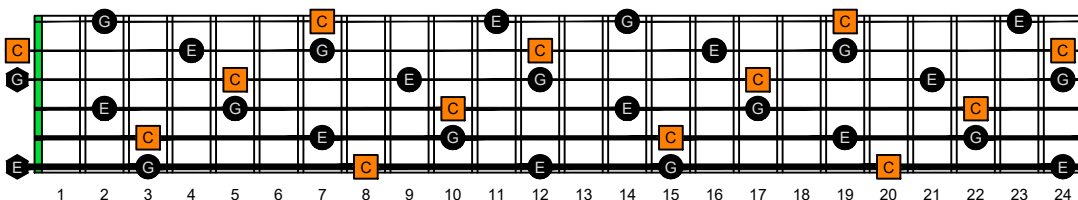

CAGEFD octaves (Fender Bass VI : E1 standard - EADGCF) C natural - ENTIRE FINGERBOARD OCTAVE SHAPES

CAGEFD octaves (Fender Bass VI : E1 standard - EADGCF) C major arpeggio : ENTIRE FINGERBOARD NOTE NAMES

CAGEFD octaves (Fender Bass VI : E1 standard - EADGCF) C major arpeggio FINGERBOARD NOTE NAMES : 5C2 box shape (intra-3nps)

CAGEFD octaves (Fender Bass VI : E1 standard - EADGCF) C major arpeggio FINGERBOARD NOTE NAMES : 5A3 box shape (intra-3nps)

CAGEFD octaves (Fender Bass VI : E1 standard - EADGCF) C major arpeggio FINGERBOARD NOTE NAMES : 5A3G1 box shape (intra-3nps)

CAGEFD octaves (Fender Bass VI : E1 standard - EADGCF) C major arpeggio FINGERBOARD NOTE NAMES : 6G3G1 box shape (intra-3nps)

CAGEFD octaves (Fender Bass VI : E1 standard - EADGCF) C major arpeggio FINGERBOARD NOTE NAMES : 6E4F1 box shape (intra-3nps)

CAGEFD octaves (Fender Bass VI : E1 standard - EADGCF) C major arpeggio FINGERBOARD NOTE NAMES : 6E4D2 box shape (intra-3nps)