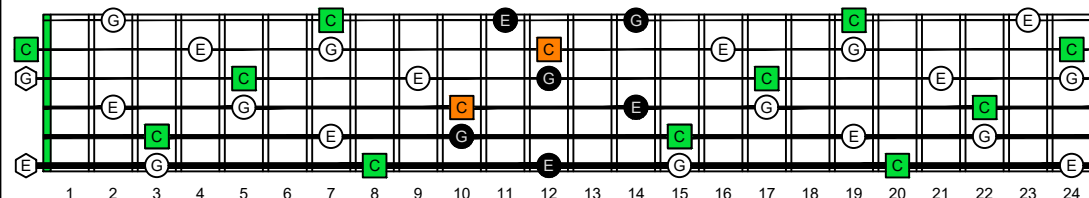

CAGEFD octaves (Fender Bass VI : E1 standard - EADGCF) C major arpeggio FINGERBOARD NOTE NAMES : 5C2 box shape at 12 (intra-3nps)

CAGEFD octaves (Fender Bass VI : E1 standard - EADGCF) C major arpeggio FINGERBOARD NOTE NAMES : 4D2 box shape (intra-3nps)