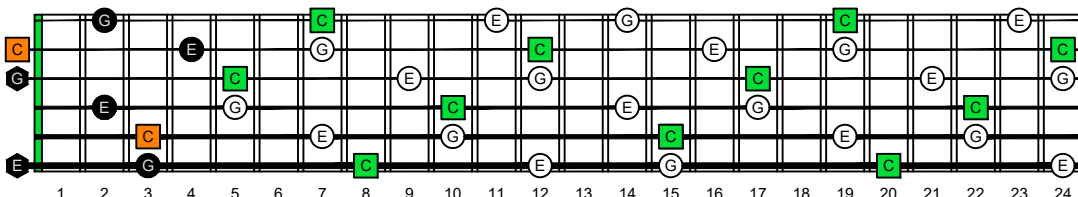

CAGEFD octaves (Fender Bass VI : E1 standard - EADGCF) C natural - ENTIRE FINGERBOARD OCTAVE SHAPES

CAGEFD octaves (Fender Bass VI : E1 standard - EADGCF) C major arpeggio : ENTIRE FINGERBOARD NOTE NAMES

CAGEFD octaves (Fender Bass VI : E1 standard - EADGCF) C major arpeggio FINGERBOARD NOTE NAMES : 5C2 box shape (intra-3nps)

CAGEFD octaves (Fender Bass VI : E1 standard - EADGCF) C major arpeggio FINGERBOARD NOTE NAMES : 5A3 box shape (intra-3nps)

CAGEFD octaves (Fender Bass VI : E1 standard - EADGCF) C major arpeggio FINGERBOARD NOTE NAMES : 5A3G1 box shape (intra-3nps)

CAGEFD octaves (Fender Bass VI : E1 standard - EADGCF) C major arpeggio FINGERBOARD NOTE NAMES : 6G3G1 box shape (intra-3nps)

CAGEFD octaves (Fender Bass VI : E1 standard - EADGCF) C major arpeggio FINGERBOARD NOTE NAMES : 4D2 box shape (intra-3nps)

CAGEFD octaves (Fender Bass VI : E1 standard - EADGCF) C major arpeggio FINGERBOARD NOTE NAMES : 5C2 box shape at 12 (intra-3nps)