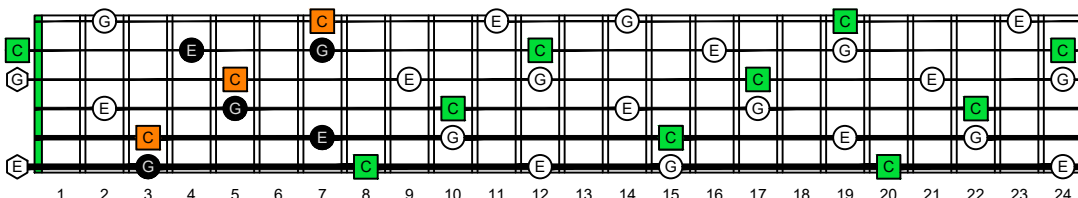

CAGEFD octaves (Fender Bass VI : E1 standard - EADGCF) C natural - ENTIRE FINGERBOARD OCTAVE SHAPES

CAGEFD octaves (Fender Bass VI : E1 standard - EADGCF) C major arpeggio : ENTIRE FINGERBOARD NOTE NAMES

CAGEFD octaves (Fender Bass VI : E1 standard - EADGCF) C major arpeggio FINGERBOARD NOTE NAMES : 5C2 box shape (intra-3nps)

CAGEFD octaves (Fender Bass VI : E1 standard - EADGCF) C major arpeggio FINGERBOARD NOTE NAMES : 5A3 box shape (intra-3nps)

CAGEFD octaves (Fender Bass VI : E1 standard - EADGCF) C major arpeggio FINGERBOARD NOTE NAMES : 5A3G1 box shape (intra-3nps)

CAGEFD octaves (Fender Bass VI : E1 standard - EADGCF) C major arpeggio FINGERBOARD NOTE NAMES : 6G3G1 box shape (intra-3nps)

CAGEFD octaves (Fender Bass VI : E1 standard - EADGCF) C major arpeggio FINGERBOARD NOTE NAMES : 4D2 box shape (intra-3nps)

CAGEFD octaves (Fender Bass VI : E1 standard - EADGCF) C major arpeggio FINGERBOARD NOTE NAMES : 5C2 box shape at 12 (intra-3nps)