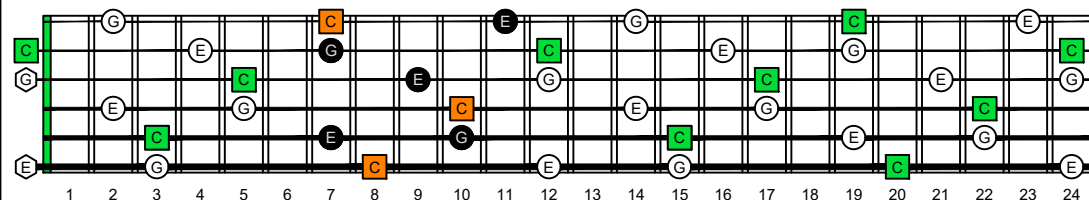

CAGEFD octaves (Fender Bass VI : E1 standard - EADGCF) C major arpeggio FINGERBOARD NOTE NAMES : 6E4D2 box shape (intra-3nps)

CAGEFD octaves (Fender Bass VI : E1 standard - EADGCF) C major arpeggio FINGERBOARD NOTE NAMES : 6E4F1 box shape (intra-3nps)