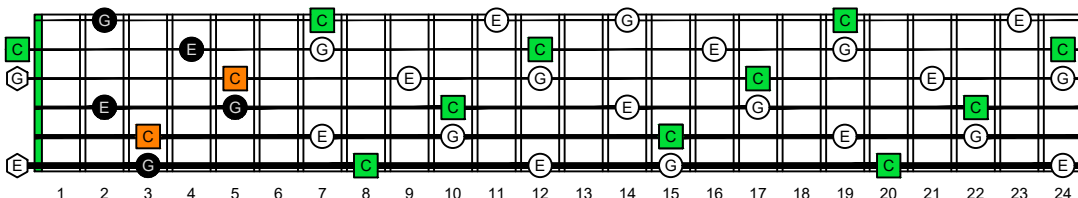

CAGEFD octaves (Fender Bass VI : E1 standard - EADGCF) C natural - ENTIRE FINGERBOARD OCTAVE SHAPES

CAGEFD octaves (Fender Bass VI : E1 standard - EADGCF) C major arpeggio : ENTIRE FINGERBOARD NOTE NAMES

CAGEFD octaves (Fender Bass VI : E1 standard - EADGCF) C major arpeggio FINGERBOARD NOTE NAMES : 5C2 box shape (intra-3nps)

CAGEFD octaves (Fender Bass VI : E1 standard - EADGCF) C major arpeggio FINGERBOARD NOTE NAMES : 5A3 box shape (intra-3nps)

CAGEFD octaves (Fender Bass VI : E1 standard - EADGCF) C major arpeggio FINGERBOARD NOTE NAMES : 5A3G1 box shape (intra-3nps)

CAGEFD octaves (Fender Bass VI : E1 standard - EADGCF) C major arpeggio FINGERBOARD NOTE NAMES : 6G3G1 box shape (intra-3nps)

CAGEFD octaves (Fender Bass VI : E1 standard - EADGCF) C major arpeggio FINGERBOARD NOTE NAMES : 4D2 box shape (intra-3nps)

CAGEFD octaves (Fender Bass VI : E1 standard - EADGCF) C major arpeggio FINGERBOARD NOTE NAMES : 5C2 box shape at 12 (intra-3nps)