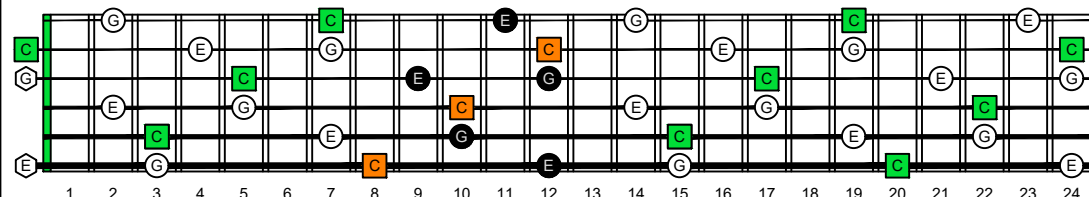

CAGEFD octaves (Fender Bass VI : E1 standard - EADGCF) C natural - ENTIRE FINGERBOARD OCTAVE SHAPES

CAGEFD octaves (Fender Bass VI : E1 standard - EADGCF) C major arpeggio : ENTIRE FINGERBOARD NOTE NAMES

CAGEFD octaves (Fender Bass VI : E1 standard - EADGCF) C major arpeggio FINGERBOARD NOTE NAMES : 5C2 box shape (intra-3nps)

CAGEFD octaves (Fender Bass VI : E1 standard - EADGCF) C major arpeggio FINGERBOARD NOTE NAMES : 5A3 box shape (intra-3nps)

CAGEFD octaves (Fender Bass VI : E1 standard - EADGCF) C major arpeggio FINGERBOARD NOTE NAMES : 5A3G1 box shape (intra-3nps)

CAGEFD octaves (Fender Bass VI : E1 standard - EADGCF) C major arpeggio FINGERBOARD NOTE NAMES : 6G3G1 box shape (intra-3nps)

CAGEFD octaves (Fender Bass VI : E1 standard - EADGCF) C major arpeggio FINGERBOARD NOTE NAMES : 6E4F1 box shape (intra-3nps)

CAGEFD octaves (Fender Bass VI : E1 standard - EADGCF) C major arpeggio FINGERBOARD NOTE NAMES : 6E4D2 box shape (intra-3nps)