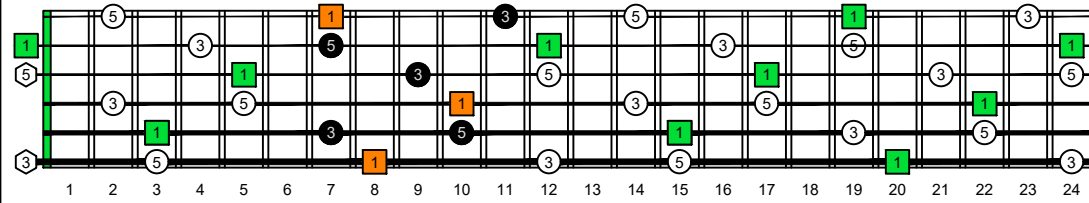

CAGEFD octaves (Fender Bass VI : E1 standard - EADGCF) C major arpeggio FINGERBOARD INTERVALS : 6E4D2 box shape (intra-3nps)

CAGEFD octaves (Fender Bass VI : E1 standard - EADGCF) C major arpeggio FINGERBOARD INTERVALS : 6E4F1 box shape (intra-3nps)