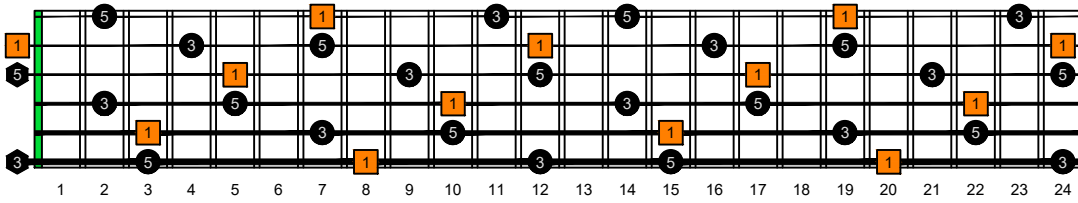

CAGEFD octaves (Fender Bass VI : E1 standard - EADGCF) C natural - ENTIRE FINGERBOARD OCTAVE SHAPES

CAGEFD octaves (Fender Bass VI : E1 standard - EADGCF) C major arpeggio : ENTIRE FINGERBOARD INTERVALS

CAGEFD octaves (Fender Bass VI : E1 standard - EADGCF) C major arpeggio FINGERBOARD INTERVALS : 5C2 box shape (intra-3nps)

CAGEFD octaves (Fender Bass VI : E1 standard - EADGCF) C major arpeggio FINGERBOARD INTERVALS : 5A3 box shape (intra-3nps)

CAGEFD octaves (Fender Bass VI : E1 standard - EADGCF) C major arpeggio FINGERBOARD INTERVALS : 5A3G1 box shape (intra-3nps)

CAGEFD octaves (Fender Bass VI : E1 standard - EADGCF) C major arpeggio FINGERBOARD INTERVALS : 6G3G1 box shape (intra-3nps)

CAGEFD octaves (Fender Bass VI : E1 standard - EADGCF) C major arpeggio FINGERBOARD INTERVALS : 6E4F1 box shape (intra-3nps)

CAGEFD octaves (Fender Bass VI : E1 standard - EADGCF) C major arpeggio FINGERBOARD INTERVALS : 6E4D2 box shape (intra-3nps)