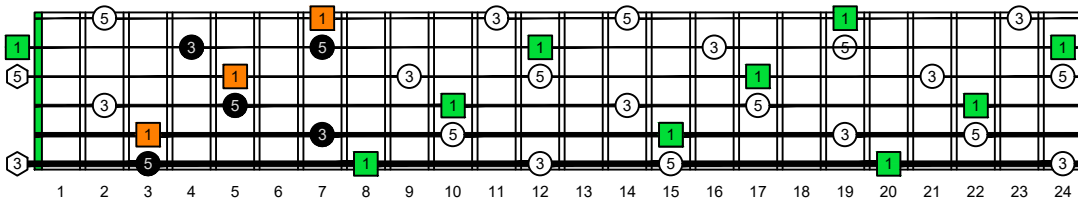

CAGEFD octaves (Fender Bass VI : E1 standard - EADGCF) C natural - ENTIRE FINGERBOARD OCTAVE SHAPES

CAGEFD octaves (Fender Bass VI : E1 standard - EADGCF) C major arpeggio : ENTIRE FINGERBOARD INTERVALS

CAGEFD octaves (Fender Bass VI : E1 standard - EADGCF) C major arpeggio FINGERBOARD INTERVALS : 5C2 box shape (intra-3nps)

CAGEFD octaves (Fender Bass VI : E1 standard - EADGCF) C major arpeggio FINGERBOARD INTERVALS : 5A3 box shape (intra-3nps)

CAGEFD octaves (Fender Bass VI : E1 standard - EADGCF) C major arpeggio FINGERBOARD INTERVALS : 5A3G1 box shape (intra-3nps)

CAGEFD octaves (Fender Bass VI : E1 standard - EADGCF) C major arpeggio FINGERBOARD INTERVALS : 6G3G1 box shape (intra-3nps)

CAGEFD octaves (Fender Bass VI : E1 standard - EADGCF) C major arpeggio FINGERBOARD INTERVALS : 6E4F1 box shape (intra-3nps)

CAGEFD octaves (Fender Bass VI : E1 standard - EADGCF) C major arpeggio FINGERBOARD INTERVALS : 6E4D2 box shape (intra-3nps)