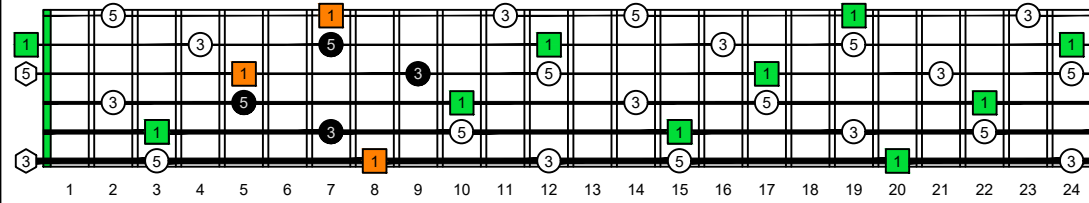

CAGEFD octaves (Fender Bass VI : E1 standard - EADGCF) C natural - ENTIRE FINGERBOARD OCTAVE SHAPES

CAGEFD octaves (Fender Bass VI : E1 standard - EADGCF) C major arpeggio : ENTIRE FINGERBOARD INTERVALS

CAGEFD octaves (Fender Bass VI : E1 standard - EADGCF) C major arpeggio FINGERBOARD INTERVALS : 5C2 box shape (intra-3nps)

CAGEFD octaves (Fender Bass VI : E1 standard - EADGCF) C major arpeggio FINGERBOARD INTERVALS : 5A3 box shape (intra-3nps)

CAGEFD octaves (Fender Bass VI : E1 standard - EADGCF) C major arpeggio FINGERBOARD INTERVALS : 5A3G1 box shape (intra-3nps)

CAGEFD octaves (Fender Bass VI : E1 standard - EADGCF) C major arpeggio FINGERBOARD INTERVALS : 6G3G1 box shape (intra-3nps)