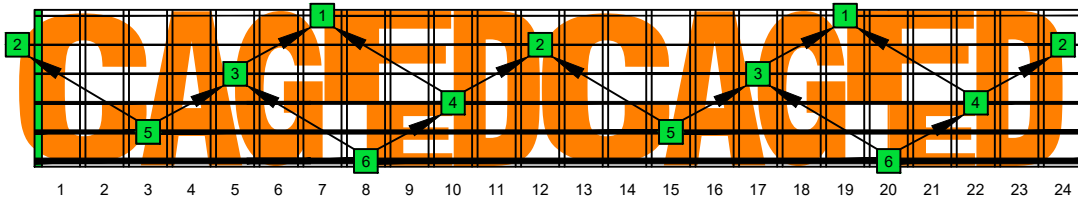

CAGEFD octaves (Fender Bass VI : E1 standard - EADGCF) C natural - ENTIRE FINGERBOARD OCTAVE SHAPES

CAGEFD octaves (Fender Bass VI : E1 standard - EADGCF) C major arpeggio : ENTIRE FINGERBOARD INTERVALS

CAGEFD octaves (Fender Bass VI : E1 standard - EADGCF) C major arpeggio FINGERBOARD INTERVALS : 5C2 box shape (intra-3nps)

CAGEFD octaves (Fender Bass VI : E1 standard - EADGCF) C major arpeggio FINGERBOARD INTERVALS : 5A3 box shape (intra-3nps)