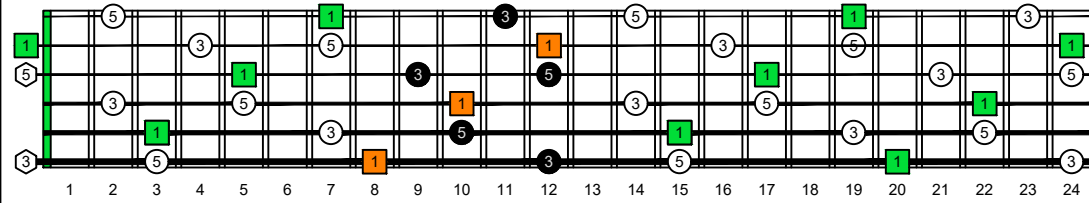

CAGEFD octaves (Fender Bass VI : E1 standard - EADGCF) C natural - ENTIRE FINGERBOARD OCTAVE SHAPES

CAGEFD octaves (Fender Bass VI : E1 standard - EADGCF) C major arpeggio : ENTIRE FINGERBOARD INTERVALS

CAGEFD octaves (Fender Bass VI : E1 standard - EADGCF) C major arpeggio FINGERBOARD INTERVALS : 5C2 box shape (intra-3nps)

CAGEFD octaves (Fender Bass VI : E1 standard - EADGCF) C major arpeggio FINGERBOARD INTERVALS : 5A3 box shape (intra-3nps)

CAGEFD octaves (Fender Bass VI : E1 standard - EADGCF) C major arpeggio FINGERBOARD INTERVALS : 5A3G1 box shape (intra-3nps)

CAGEFD octaves (Fender Bass VI : E1 standard - EADGCF) C major arpeggio FINGERBOARD INTERVALS : 6G3G1 box shape (intra-3nps)

CAGEFD octaves (Fender Bass VI : E1 standard - EADGCF) C major arpeggio FINGERBOARD INTERVALS : 6E4F1 box shape (intra-3nps)

CAGEFD octaves (Fender Bass VI : E1 standard - EADGCF) C major arpeggio FINGERBOARD INTERVALS : 6E4D2 box shape (intra-3nps)