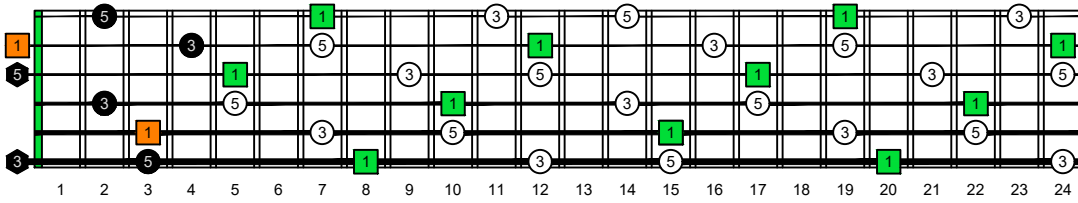

CAGEFD octaves (Fender Bass VI : E1 standard - EADGCF) C natural - ENTIRE FINGERBOARD OCTAVE SHAPES

CAGEFD octaves (Fender Bass VI : E1 standard - EADGCF) C major arpeggio : ENTIRE FINGERBOARD INTERVALS

CAGEFD octaves (Fender Bass VI : E1 standard - EADGCF) C major arpeggio FINGERBOARD INTERVALS : 5C2 box shape (intra-3nps)

CAGEFD octaves (Fender Bass VI : E1 standard - EADGCF) C major arpeggio FINGERBOARD INTERVALS : 5A3 box shape (intra-3nps)

CAGEFD octaves (Fender Bass VI : E1 standard - EADGCF) C major arpeggio FINGERBOARD INTERVALS : 5A3G1 box shape (intra-3nps)

CAGEFD octaves (Fender Bass VI : E1 standard - EADGCF) C major arpeggio FINGERBOARD INTERVALS : 6G3G1 box shape (intra-3nps)

CAGEFD octaves (Fender Bass VI : E1 standard - EADGCF) C major arpeggio FINGERBOARD INTERVALS : 6E4F1 box shape (intra-3nps)

CAGEFD octaves (Fender Bass VI : E1 standard - EADGCF) C major arpeggio FINGERBOARD INTERVALS : 6E4D2 box shape (intra-3nps)