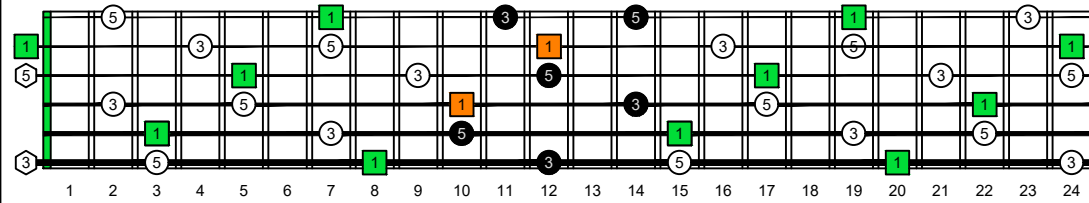

CAGEFD octaves (Fender Bass VI : E1 standard - EADGCF) C major arpeggio FINGERBOARD INTERVALS : 5C2 box shape at 12 (intra-3nps)

CAGEFD octaves (Fender Bass VI : E1 standard - EADGCF) C major arpeggio FINGERBOARD INTERVALS : 4D2 box shape (intra-3nps)