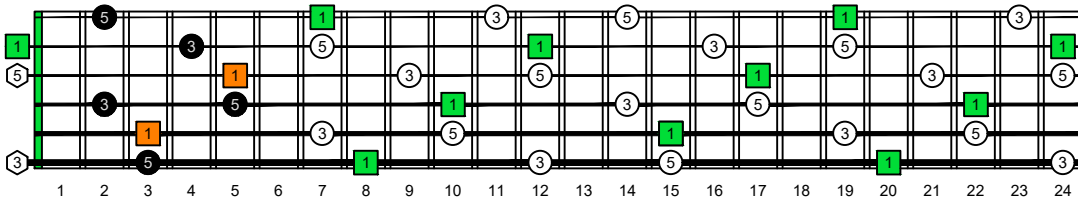

CAGEFD octaves (Fender Bass VI : E1 standard - EADGCF) C natural - ENTIRE FINGERBOARD OCTAVE SHAPES

CAGEFD octaves (Fender Bass VI : E1 standard - EADGCF) C major arpeggio : ENTIRE FINGERBOARD INTERVALS

CAGEFD octaves (Fender Bass VI : E1 standard - EADGCF) C major arpeggio FINGERBOARD INTERVALS : 5C2 box shape (intra-3nps)

CAGEFD octaves (Fender Bass VI : E1 standard - EADGCF) C major arpeggio FINGERBOARD INTERVALS : 5A3 box shape (intra-3nps)

CAGEFD octaves (Fender Bass VI : E1 standard - EADGCF) C major arpeggio FINGERBOARD INTERVALS : 5A3G1 box shape (intra-3nps)

CAGEFD octaves (Fender Bass VI : E1 standard - EADGCF) C major arpeggio FINGERBOARD INTERVALS : 6G3G1 box shape (intra-3nps)

CAGEFD octaves (Fender Bass VI : E1 standard - EADGCF) C major arpeggio FINGERBOARD INTERVALS : 6E4F1 box shape (intra-3nps)

CAGEFD octaves (Fender Bass VI : E1 standard - EADGCF) C major arpeggio FINGERBOARD INTERVALS : 6E4D2 box shape (intra-3nps)