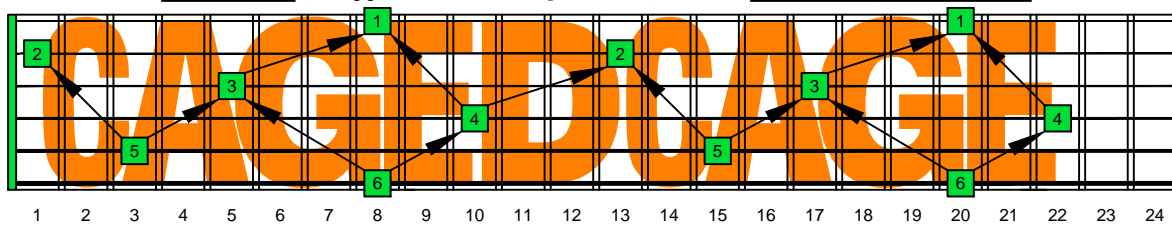

**CAGED octaves** (6-string guitar : E standard tuning - EADGBE) C natural - FINGERBOARD OCTAVE SHAPES

**CAGED octaves** (6-string guitar : E standard tuning - EADGBE) C pentatonic major scale : ENTIRE FINGERBOARD NOTE NAMES

**CAGED octaves** (6-string guitar : E standard tuning - EADGBE) C pentatonic major scale ENTIRE FINGERBOARD NOTE NAMES : 5C2 box shape

**CAGED octaves** (6-string guitar : E standard tuning - EADGBE) C pentatonic major scale ENTIRE FINGERBOARD NOTE NAMES : 5A3 box shape

**CAGED octaves** (6-string guitar : E standard tuning - EADGBE) C pentatonic major scale ENTIRE FINGERBOARD NOTE NAMES : 6G3G1 box shape

**CAGED octaves** (6-string guitar : E standard tuning - EADGBE) C pentatonic major scale ENTIRE FINGERBOARD NOTE NAMES : 6E4E1 box shape

**CAGED octaves** (6-string guitar : E standard tuning - EADGBE) C pentatonic major scale ENTIRE FINGERBOARD NOTE NAMES : 4D2 box shape

**CAGED octaves** (6-string guitar : E standard tuning - EADGBE) C pentatonic major scale ENTIRE FINGERBOARD NOTE NAMES : 5C2 box shape at 12