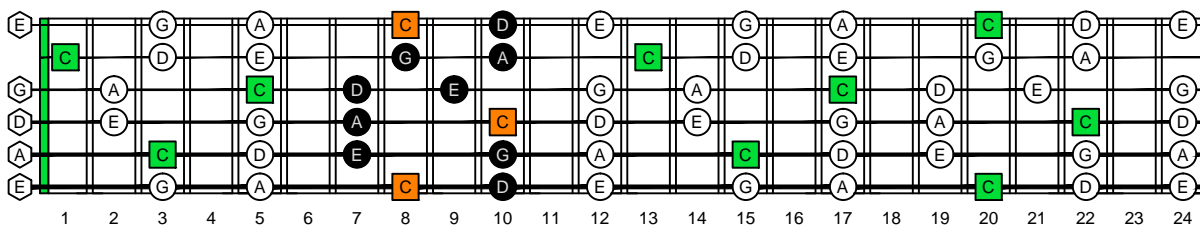

**CAGED octaves** (6-string guitar : E standard tuning - EADGBE) C natural - FINGERBOARD OCTAVE SHAPES

**CAGED octaves** (6-string guitar : E standard tuning - EADGBE) C pentatonic major scale : ENTIRE FINGERBOARD NOTE NAMES

**CAGED octaves** (6-string guitar : E standard tuning - EADGBE) C pentatonic major scale ENTIRE FINGERBOARD NOTE NAMES : 5C2 box shape

**CAGED octaves** (6-string guitar : E standard tuning - EADGBE) C pentatonic major scale ENTIRE FINGERBOARD NOTE NAMES : 5A3 box shape

**CAGED octaves** (6-string guitar : E standard tuning - EADGBE) C pentatonic major scale ENTIRE FINGERBOARD NOTE NAMES : 6G3G1 box shape

**CAGED octaves** (6-string guitar : E standard tuning - EADGBE) C pentatonic major scale ENTIRE FINGERBOARD NOTE NAMES : 6E4E1 box shape

**CAGED octaves** (6-string guitar : E standard tuning - EADGBE) C pentatonic major scale ENTIRE FINGERBOARD NOTE NAMES : 4D2 box shape

**CAGED octaves** (6-string guitar : E standard tuning - EADGBE) C pentatonic major scale ENTIRE FINGERBOARD NOTE NAMES : 5C2 box shape at 12