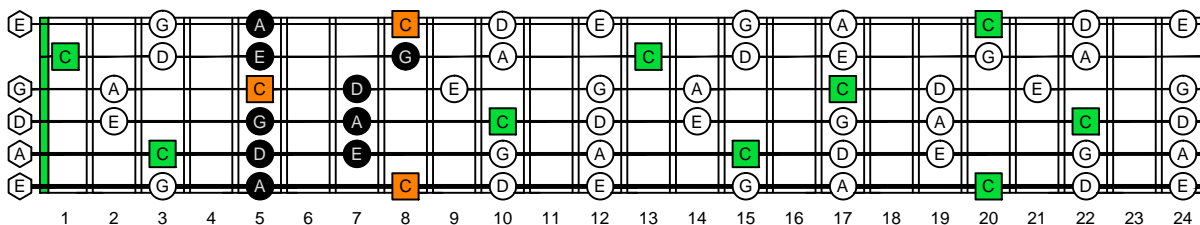

**CAGED octaves** (6-string guitar : E standard tuning - EADGBE) C natural - FINGERBOARD OCTAVE SHAPES

**CAGED octaves** (6-string guitar : E standard tuning - EADGBE) C pentatonic major scale : ENTIRE FINGERBOARD NOTE NAMES

**CAGED octaves** (6-string guitar : E standard tuning - EADGBE) C pentatonic major scale ENTIRE FINGERBOARD NOTE NAMES : 5C2 box shape

**CAGED octaves** (6-string guitar : E standard tuning - EADGBE) C pentatonic major scale ENTIRE FINGERBOARD NOTE NAMES : 5A3 box shape

**CAGED octaves** (6-string guitar : E standard tuning - EADGBE) C pentatonic major scale ENTIRE FINGERBOARD NOTE NAMES : 6G3G1 box shape

**CAGED octaves** (6-string guitar : E standard tuning - EADGBE) C pentatonic major scale ENTIRE FINGERBOARD NOTE NAMES : 6E4E1 box shape

**CAGED octaves** (6-string guitar : E standard tuning - EADGBE) C pentatonic major scale ENTIRE FINGERBOARD NOTE NAMES : 4D2 box shape

**CAGED octaves** (6-string guitar : E standard tuning - EADGBE) C pentatonic major scale ENTIRE FINGERBOARD NOTE NAMES : 5C2 box shape at 12