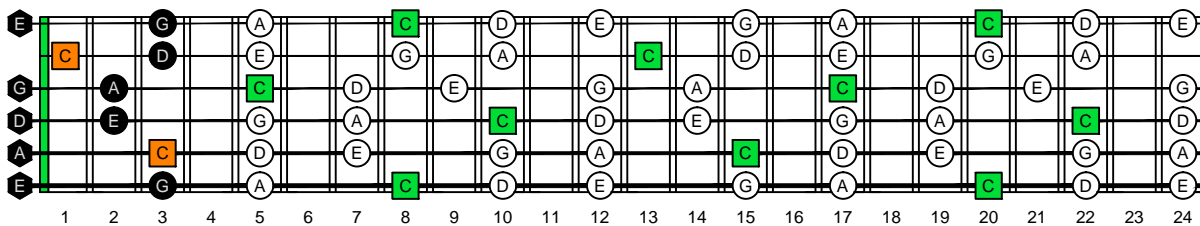

**CAGED octaves** (6-string guitar : E standard tuning - EADGBE) C natural - FINGERBOARD OCTAVE SHAPES

**CAGED octaves** (6-string guitar : E standard tuning - EADGBE) C pentatonic major scale : ENTIRE FINGERBOARD NOTE NAMES

**CAGED octaves** (6-string guitar : E standard tuning - EADGBE) C pentatonic major scale ENTIRE FINGERBOARD NOTE NAMES : 5C2 box shape

**CAGED octaves** (6-string guitar : E standard tuning - EADGBE) C pentatonic major scale ENTIRE FINGERBOARD NOTE NAMES : 5A3 box shape

**CAGED octaves** (6-string guitar : E standard tuning - EADGBE) C pentatonic major scale ENTIRE FINGERBOARD NOTE NAMES : 6G3G1 box shape

**CAGED octaves** (6-string guitar : E standard tuning - EADGBE) C pentatonic major scale ENTIRE FINGERBOARD NOTE NAMES : 6E4E1 box shape

**CAGED octaves** (6-string guitar : E standard tuning - EADGBE) C pentatonic major scale ENTIRE FINGERBOARD NOTE NAMES : 4D2 box shape

**CAGED octaves** (6-string guitar : E standard tuning - EADGBE) C pentatonic major scale ENTIRE FINGERBOARD NOTE NAMES : 5C2 box shape at 12