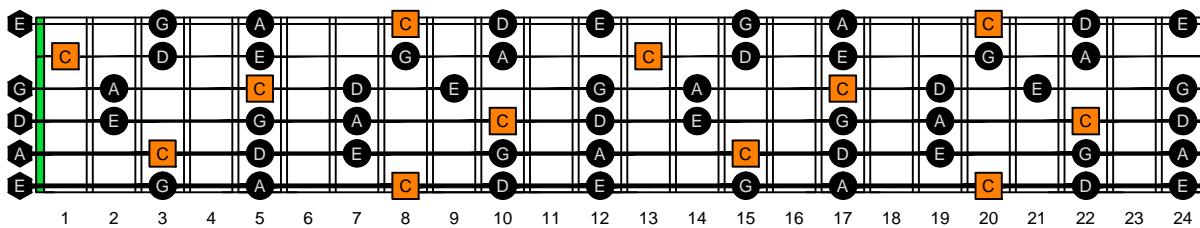

**CAGED octaves** (6-string guitar : E standard tuning - EADGBE) C natural - FINGERBOARD OCTAVE SHAPES

**CAGED octaves** (6-string guitar : E standard tuning - EADGBE) C pentatonic major scale : ENTIRE FINGERBOARD NOTE NAMES

**CAGED octaves** (6-string guitar : E standard tuning - EADGBE) C pentatonic major scale ENTIRE FINGERBOARD NOTE NAMES : 5C2 box shape

**CAGED octaves** (6-string guitar : E standard tuning - EADGBE) C pentatonic major scale ENTIRE FINGERBOARD NOTE NAMES : 5A3 box shape

**CAGED octaves** (6-string guitar : E standard tuning - EADGBE) C pentatonic major scale ENTIRE FINGERBOARD NOTE NAMES : 6G3G1 box shape

**CAGED octaves** (6-string guitar : E standard tuning - EADGBE) C pentatonic major scale ENTIRE FINGERBOARD NOTE NAMES : 6E4E1 box shape

**CAGED octaves** (6-string guitar : E standard tuning - EADGBE) C pentatonic major scale ENTIRE FINGERBOARD NOTE NAMES : 4D2 box shape

**CAGED octaves** (6-string guitar : E standard tuning - EADGBE) C pentatonic major scale ENTIRE FINGERBOARD NOTE NAMES : 5C2 box shape at 12