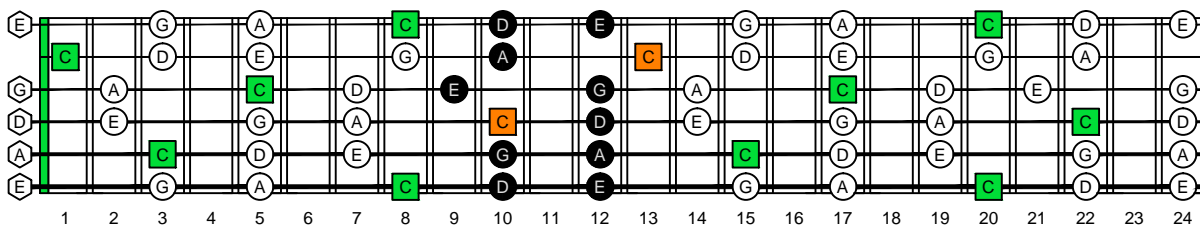

**CAGED octaves** (6-string guitar : E standard tuning - EADGBE) C natural - FINGERBOARD OCTAVE SHAPES

**CAGED octaves** (6-string guitar : E standard tuning - EADGBE) C pentatonic major scale : ENTIRE FINGERBOARD NOTE NAMES

**CAGED octaves** (6-string guitar : E standard tuning - EADGBE) C pentatonic major scale ENTIRE FINGERBOARD NOTE NAMES : 5C2 box shape

**CAGED octaves** (6-string guitar : E standard tuning - EADGBE) C pentatonic major scale ENTIRE FINGERBOARD NOTE NAMES : 5A3 box shape

**CAGED octaves** (6-string guitar : E standard tuning - EADGBE) C pentatonic major scale ENTIRE FINGERBOARD NOTE NAMES : 6G3G1 box shape

**CAGED octaves** (6-string guitar : E standard tuning - EADGBE) C pentatonic major scale ENTIRE FINGERBOARD NOTE NAMES : 6E4E1 box shape

**CAGED octaves** (6-string guitar : E standard tuning - EADGBE) C pentatonic major scale ENTIRE FINGERBOARD NOTE NAMES : 4D2 box shape

**CAGED octaves** (6-string guitar : E standard tuning - EADGBE) C pentatonic major scale ENTIRE FINGERBOARD NOTE NAMES : 5C2 box shape at 12