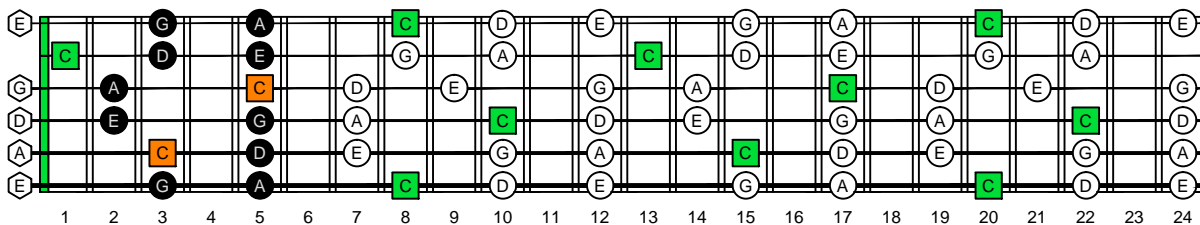

**CAGED octaves** (6-string guitar : E standard tuning - EADGBE) C natural - FINGERBOARD OCTAVE SHAPES

**CAGED octaves** (6-string guitar : E standard tuning - EADGBE) C pentatonic major scale : ENTIRE FINGERBOARD NOTE NAMES

**CAGED octaves** (6-string guitar : E standard tuning - EADGBE) C pentatonic major scale ENTIRE FINGERBOARD NOTE NAMES : 5C2 box shape

**CAGED octaves** (6-string guitar : E standard tuning - EADGBE) C pentatonic major scale ENTIRE FINGERBOARD NOTE NAMES : 5A3 box shape

**CAGED octaves** (6-string guitar : E standard tuning - EADGBE) C pentatonic major scale ENTIRE FINGERBOARD NOTE NAMES : 6G3G1 box shape

**CAGED octaves** (6-string guitar : E standard tuning - EADGBE) C pentatonic major scale ENTIRE FINGERBOARD NOTE NAMES : 6E4E1 box shape

**CAGED octaves** (6-string guitar : E standard tuning - EADGBE) C pentatonic major scale ENTIRE FINGERBOARD NOTE NAMES : 4D2 box shape

**CAGED octaves** (6-string guitar : E standard tuning - EADGBE) C pentatonic major scale ENTIRE FINGERBOARD NOTE NAMES : 5C2 box shape at 12