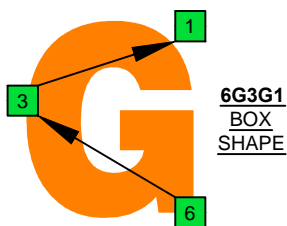

**C**  
 major blues  
 scale  
**CAGED**  
 octaves  
 6-string guitar  
 E standard :  
**EADGBE**  
 box shapes

**C major blues scale**  
 SEMITONOMETER

www.cagedoctaves.com

Zon Brookes

CAGED octaves (6-string guitar : E standard tuning - EADGBE) C major blues scale - 6G3G1 box shape

**CAGED octaves** (6-string guitar : E standard tuning - EADGBE) **C major blues scale** ENTIRE FINGERBOARD NOTE NAMES : **6G3G1** box shape

**CAGED octaves** (6-string guitar : E standard tuning - EADGBE) **C major blues scale** ENTIRE FINGERBOARD INTERVALS : **6G3G1** box shape