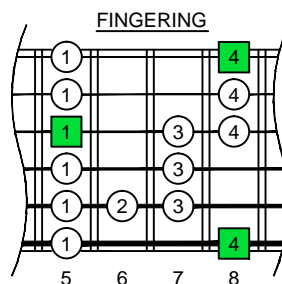

**C**  
 major blues  
 scale  
**CAGED**  
 octaves  
 6-string guitar  
 E standard :  
**EADGBE**  
 box shapes

**C major blues scale**  
 SEMITONOMETER

www.cagedoctaves.com

Zon Brookes

CAGED octaves (6-string guitar : E standard tuning - EADGBE) C major blues scale - 6G3G1 box shape

**CAGED octaves** (6-string guitar : E standard tuning - EADGBE) **C major blues scale** ENTIRE FINGERBOARD NOTE NAMES : **6G3G1** box shape

**CAGED octaves** (6-string guitar : E standard tuning - EADGBE) **C major blues scale** ENTIRE FINGERBOARD INTERVALS : **6G3G1** box shape