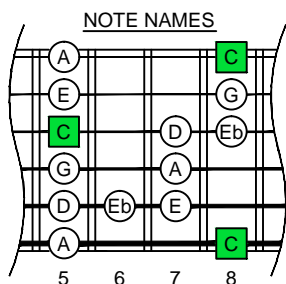

**C**  
 major blues  
 scale  
**CAGED**  
 octaves  
 6-string guitar  
 E standard :  
**EADGBE**  
 box shapes

**C major blues scale**  
 SEMITONOMETER

www.cagedoctaves.com

Zon Brookes

CAGED octaves (6-string guitar : E standard tuning - EADGBE) C major blues scale - 6G3G1 box shape

**CAGED octaves** (6-string guitar : E standard tuning - EADGBE) **C major blues scale** ENTIRE FINGERBOARD NOTE NAMES : **6G3G1** box shape

**CAGED octaves** (6-string guitar : E standard tuning - EADGBE) **C major blues scale** ENTIRE FINGERBOARD INTERVALS : **6G3G1** box shape