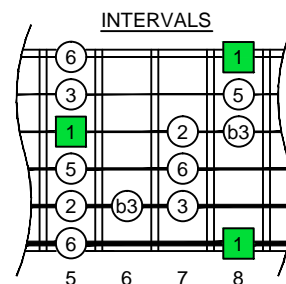

**C**  
 major blues  
 scale  
**CAGED**  
 octaves  
 6-string guitar  
 E standard :  
**EADGBE**  
 box shapes

**C major blues scale**  
 SEMITONOMETER

www.cagedoctaves.com

Zon Brookes

CAGED octaves (6-string guitar : E standard tuning - EADGBE) C major blues scale - 6G3G1 box shape

**CAGED octaves** (6-string guitar : E standard tuning - EADGBE) **C major blues scale** ENTIRE FINGERBOARD NOTE NAMES : **6G3G1** box shape

**CAGED octaves** (6-string guitar : E standard tuning - EADGBE) **C major blues scale** ENTIRE FINGERBOARD INTERVALS : **6G3G1** box shape