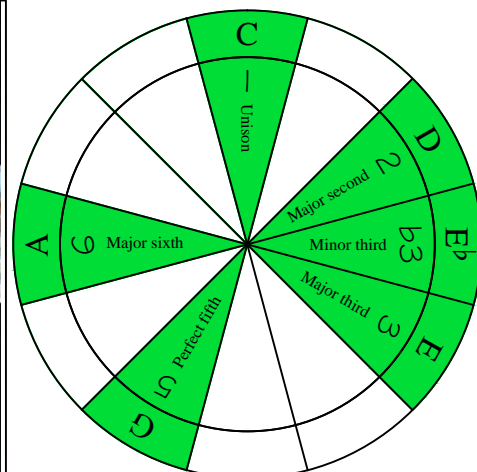

**C**  
 major blues  
 scale  
**CAGED**  
 octaves  
 6-string guitar  
 E standard :  
**EADGBE**  
 box shapes

**C major blues scale**  
 SEMITONOMETER

www.cagedoctaves.com

Zon Brookes

CAGED octaves (6-string guitar : E standard tuning - EADGBE) C major blues scale - 6G3G1 box shape

**CAGED octaves** (6-string guitar : E standard tuning - EADGBE) **C major blues scale** ENTIRE FINGERBOARD NOTE NAMES : **6G3G1** box shape

**CAGED octaves** (6-string guitar : E standard tuning - EADGBE) **C major blues scale** ENTIRE FINGERBOARD INTERVALS : **6G3G1** box shape