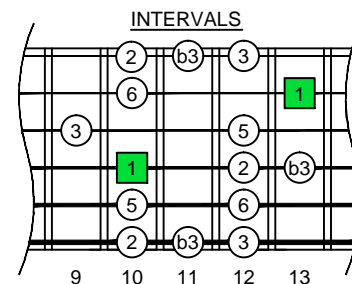

**C**  
 major blues  
 scale  
**CAGED**  
 octaves  
 6-string guitar  
 E standard :  
**EADGBE**  
 box shapes

**C major blues scale**  
 SEMITONOMETER

**4D2**  
 BOX  
 SHAPE

www.cagedoctaves.com

Zon Brookes

CAGED octaves (6-string guitar : E standard tuning - EADGBE) C major blues scale - 4D2 box shape

**CAGED octaves** (6-string guitar : E standard tuning - EADGBE) **C major blues scale** ENTIRE FINGERBOARD NOTE NAMES : **4D2** box shape

**CAGED octaves** (6-string guitar : E standard tuning - EADGBE) **C major blues scale** ENTIRE FINGERBOARD INTERVALS : **4D2** box shape