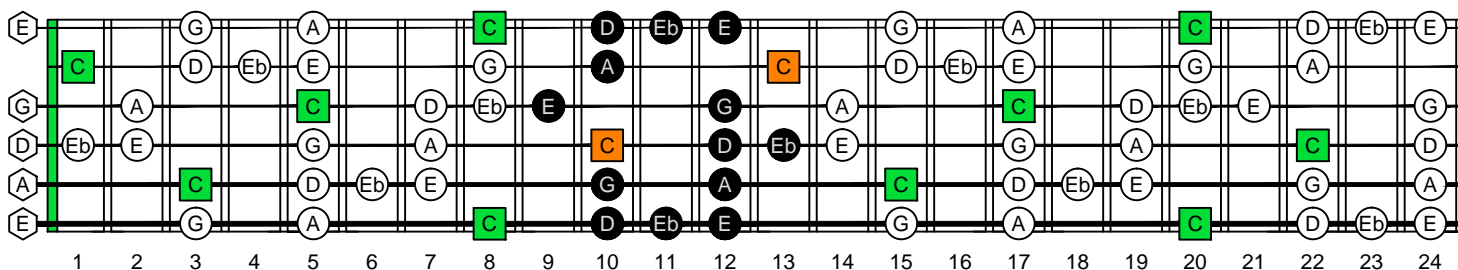

**C**  
 major blues  
 scale  
**CAGED**  
 octaves  
 6-string guitar  
 E standard :  
**EADGBE**  
 box shapes

**C major blues scale**  
 SEMITONOMETER

**4D2**  
 BOX  
 SHAPE

www.cagedoctaves.com

Zon Brookes

CAGED octaves (6-string guitar : E standard tuning - EADGBE) C major blues scale - 4D2 box shape

**CAGED octaves** (6-string guitar : E standard tuning - EADGBE) **C major blues scale** ENTIRE FINGERBOARD NOTE NAMES : **4D2** box shape

**CAGED octaves** (6-string guitar : E standard tuning - EADGBE) **C major blues scale** ENTIRE FINGERBOARD INTERVALS : **4D2** box shape