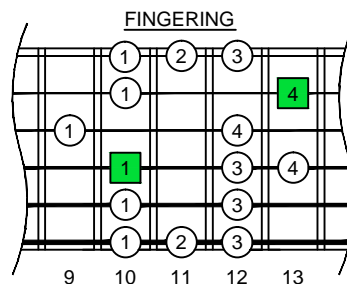

**C**  
 major blues  
 scale  
**CAGED**  
 octaves  
 6-string guitar  
 E standard :  
**EADGBE**  
 box shapes

**C major blues scale**  
 SEMITONOMETER

**4D2**  
 BOX  
 SHAPE

www.cagedoctaves.com

Zon Brookes

CAGED octaves (6-string guitar : E standard tuning - EADGBE) C major blues scale - 4D2 box shape

**CAGED octaves** (6-string guitar : E standard tuning - EADGBE) **C major blues scale** ENTIRE FINGERBOARD NOTE NAMES : **4D2** box shape

**CAGED octaves** (6-string guitar : E standard tuning - EADGBE) **C major blues scale** ENTIRE FINGERBOARD INTERVALS : **4D2** box shape