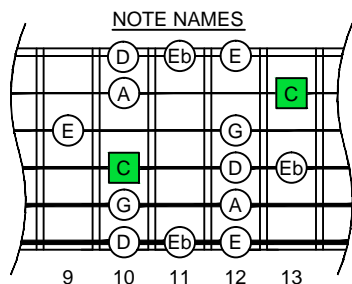

**C**  
 major blues  
 scale  
**CAGED**  
 octaves  
 6-string guitar  
 E standard :  
**EADGBE**  
 box shapes

**C major blues scale**  
 SEMITONOMETER

**4D2**  
 BOX  
 SHAPE

www.cagedoctaves.com

Zon Brookes

CAGED octaves (6-string guitar : E standard tuning - EADGBE) C major blues scale - 4D2 box shape

**CAGED octaves** (6-string guitar : E standard tuning - EADGBE) **C major blues scale** ENTIRE FINGERBOARD NOTE NAMES : **4D2** box shape

**CAGED octaves** (6-string guitar : E standard tuning - EADGBE) **C major blues scale** ENTIRE FINGERBOARD INTERVALS : **4D2** box shape