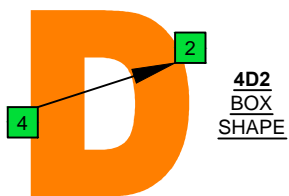

**C**  
 major blues  
 scale  
**CAGED**  
 octaves  
 6-string guitar  
 E standard :  
**EADGBE**  
 box shapes

**C major blues scale**  
 SEMITONOMETER

**4D2**  
 BOX  
 SHAPE

www.cagedoctaves.com

Zon Brookes

CAGED octaves (6-string guitar : E standard tuning - EADGBE) C major blues scale - 4D2 box shape

**CAGED octaves** (6-string guitar : E standard tuning - EADGBE) **C major blues scale** ENTIRE FINGERBOARD NOTE NAMES : **4D2** box shape

**CAGED octaves** (6-string guitar : E standard tuning - EADGBE) **C major blues scale** ENTIRE FINGERBOARD INTERVALS : **4D2** box shape