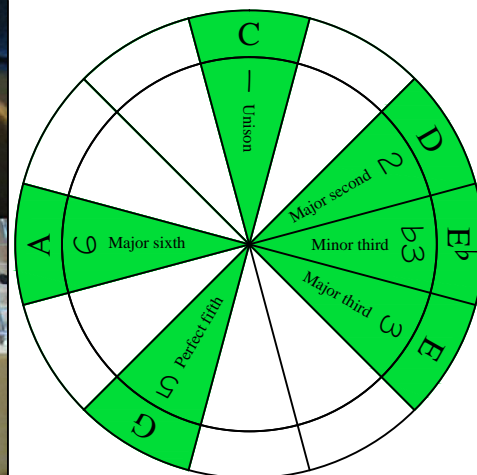

**C**  
 major blues  
 scale  
**CAGED**  
 octaves  
 6-string guitar  
 E standard :  
**EADGBE**  
 box shapes

**C major blues scale**  
 SEMITONOMETER

**4D2**  
 BOX  
 SHAPE

www.cagedoctaves.com

Zon Brookes

CAGED octaves (6-string guitar : E standard tuning - EADGBE) C major blues scale - 4D2 box shape

**CAGED octaves** (6-string guitar : E standard tuning - EADGBE) **C major blues scale** ENTIRE FINGERBOARD NOTE NAMES : **4D2** box shape

**CAGED octaves** (6-string guitar : E standard tuning - EADGBE) **C major blues scale** ENTIRE FINGERBOARD INTERVALS : **4D2** box shape