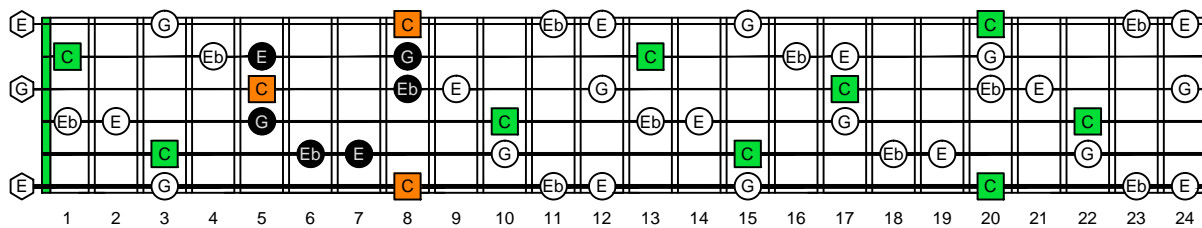

**CAGED octaves** (6-string guitar : E standard tuning - EADGBE) C natural - FINGERBOARD OCTAVE SHAPES

**CAGED octaves** (6-string guitar : E standard tuning - EADGBE) C major-minor arpeggio : ENTIRE FINGERBOARD NOTE NAMES

**CAGED octaves** (6-string guitar : E standard tuning - EADGBE) C major-minor arpeggio ENTIRE FINGERBOARD NOTE NAMES : 5C2 box shape

**CAGED octaves** (6-string guitar : E standard tuning - EADGBE) C major-minor arpeggio ENTIRE FINGERBOARD NOTE NAMES : 5A3 box shape

**CAGED octaves** (6-string guitar : E standard tuning - EADGBE) C major-minor arpeggio ENTIRE FINGERBOARD NOTE NAMES : 6G3G1 box shape

**CAGED octaves** (6-string guitar : E standard tuning - EADGBE) C major-minor arpeggio ENTIRE FINGERBOARD NOTE NAMES : 6E4E1 box shape

**CAGED octaves** (6-string guitar : E standard tuning - EADGBE) C major-minor arpeggio ENTIRE FINGERBOARD NOTE NAMES : 4D2 box shape

**CAGED octaves** (6-string guitar : E standard tuning - EADGBE) C major-minor arpeggio ENTIRE FINGERBOARD NOTE NAMES : 5C2 box shape at 12