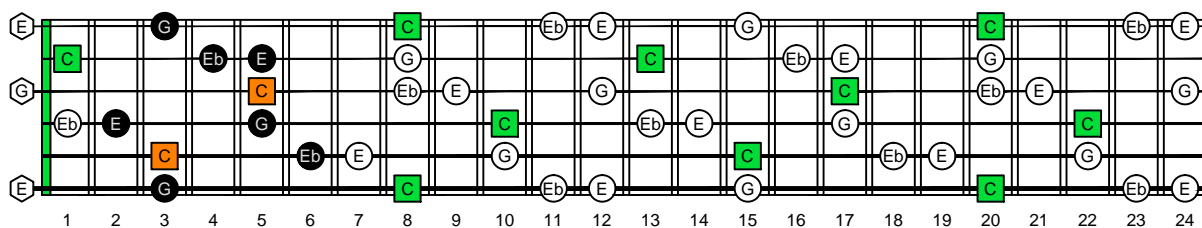

**CAGED octaves** (6-string guitar : E standard tuning - EADGBE) C natural - FINGERBOARD OCTAVE SHAPES

**CAGED octaves** (6-string guitar : E standard tuning - EADGBE) C major-minor arpeggio : ENTIRE FINGERBOARD NOTE NAMES

**CAGED octaves** (6-string guitar : E standard tuning - EADGBE) C major-minor arpeggio ENTIRE FINGERBOARD NOTE NAMES : 5C2 box shape

**CAGED octaves** (6-string guitar : E standard tuning - EADGBE) C major-minor arpeggio ENTIRE FINGERBOARD NOTE NAMES : 5A3 box shape

**CAGED octaves** (6-string guitar : E standard tuning - EADGBE) C major-minor arpeggio ENTIRE FINGERBOARD NOTE NAMES : 6G3G1 box shape

**CAGED octaves** (6-string guitar : E standard tuning - EADGBE) C major-minor arpeggio ENTIRE FINGERBOARD NOTE NAMES : 6E4E1 box shape

**CAGED octaves** (6-string guitar : E standard tuning - EADGBE) C major-minor arpeggio ENTIRE FINGERBOARD NOTE NAMES : 4D2 box shape

**CAGED octaves** (6-string guitar : E standard tuning - EADGBE) C major-minor arpeggio ENTIRE FINGERBOARD NOTE NAMES : 5C2 box shape at 12