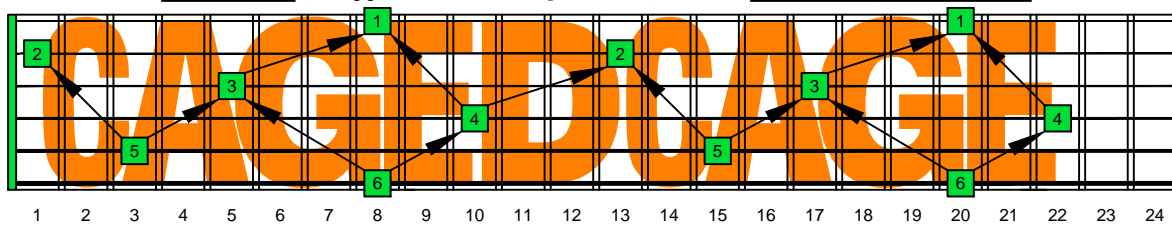

**CAGED octaves** (6-string guitar : E standard tuning - EADGBE) C natural - FINGERBOARD OCTAVE SHAPES

**CAGED octaves** (6-string guitar : E standard tuning - EADGBE) C major-minor arpeggio : ENTIRE FINGERBOARD NOTE NAMES

**CAGED octaves** (6-string guitar : E standard tuning - EADGBE) C major-minor arpeggio ENTIRE FINGERBOARD NOTE NAMES : 5C2 box shape

**CAGED octaves** (6-string guitar : E standard tuning - EADGBE) C major-minor arpeggio ENTIRE FINGERBOARD NOTE NAMES : 5A3 box shape

**CAGED octaves** (6-string guitar : E standard tuning - EADGBE) C major-minor arpeggio ENTIRE FINGERBOARD NOTE NAMES : 6G3G1 box shape

**CAGED octaves** (6-string guitar : E standard tuning - EADGBE) C major-minor arpeggio ENTIRE FINGERBOARD NOTE NAMES : 6E4E1 box shape

**CAGED octaves** (6-string guitar : E standard tuning - EADGBE) C major-minor arpeggio ENTIRE FINGERBOARD NOTE NAMES : 4D2 box shape

**CAGED octaves** (6-string guitar : E standard tuning - EADGBE) C major-minor arpeggio ENTIRE FINGERBOARD NOTE NAMES : 5C2 box shape at 12