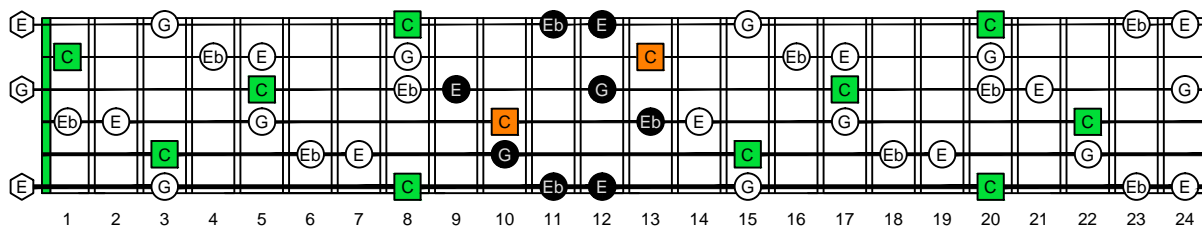

**CAGED octaves** (6-string guitar : E standard tuning - EADGBE) C natural - FINGERBOARD OCTAVE SHAPES

**CAGED octaves** (6-string guitar : E standard tuning - EADGBE) C major-minor arpeggio : ENTIRE FINGERBOARD NOTE NAMES

**CAGED octaves** (6-string guitar : E standard tuning - EADGBE) C major-minor arpeggio ENTIRE FINGERBOARD NOTE NAMES : 5C2 box shape

**CAGED octaves** (6-string guitar : E standard tuning - EADGBE) C major-minor arpeggio ENTIRE FINGERBOARD NOTE NAMES : 5A3 box shape

**CAGED octaves** (6-string guitar : E standard tuning - EADGBE) C major-minor arpeggio ENTIRE FINGERBOARD NOTE NAMES : 6G3G1 box shape

**CAGED octaves** (6-string guitar : E standard tuning - EADGBE) C major-minor arpeggio ENTIRE FINGERBOARD NOTE NAMES : 6E4E1 box shape

**CAGED octaves** (6-string guitar : E standard tuning - EADGBE) C major-minor arpeggio ENTIRE FINGERBOARD NOTE NAMES : 4D2 box shape

**CAGED octaves** (6-string guitar : E standard tuning - EADGBE) C major-minor arpeggio ENTIRE FINGERBOARD NOTE NAMES : 5C2 box shape at 12