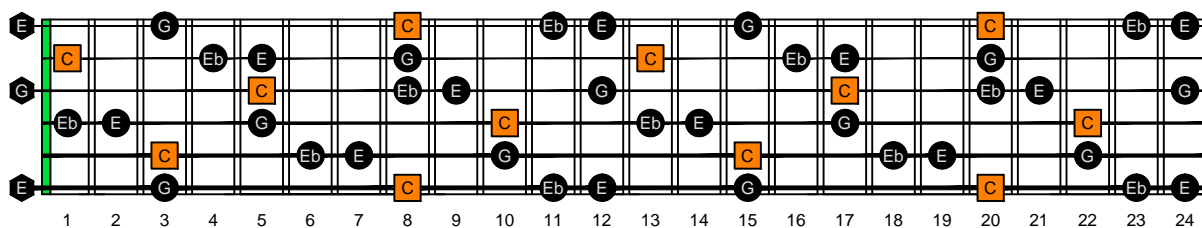

**CAGED octaves** (6-string guitar : E standard tuning - EADGBE) C natural - FINGERBOARD OCTAVE SHAPES

**CAGED octaves** (6-string guitar : E standard tuning - EADGBE) C major-minor arpeggio : ENTIRE FINGERBOARD NOTE NAMES

**CAGED octaves** (6-string guitar : E standard tuning - EADGBE) C major-minor arpeggio ENTIRE FINGERBOARD NOTE NAMES : 5C2 box shape

**CAGED octaves** (6-string guitar : E standard tuning - EADGBE) C major-minor arpeggio ENTIRE FINGERBOARD NOTE NAMES : 5A3 box shape

**CAGED octaves** (6-string guitar : E standard tuning - EADGBE) C major-minor arpeggio ENTIRE FINGERBOARD NOTE NAMES : 6G3G1 box shape

**CAGED octaves** (6-string guitar : E standard tuning - EADGBE) C major-minor arpeggio ENTIRE FINGERBOARD NOTE NAMES : 6E4E1 box shape

**CAGED octaves** (6-string guitar : E standard tuning - EADGBE) C major-minor arpeggio ENTIRE FINGERBOARD NOTE NAMES : 4D2 box shape

**CAGED octaves** (6-string guitar : E standard tuning - EADGBE) C major-minor arpeggio ENTIRE FINGERBOARD NOTE NAMES : 5C2 box shape at 12