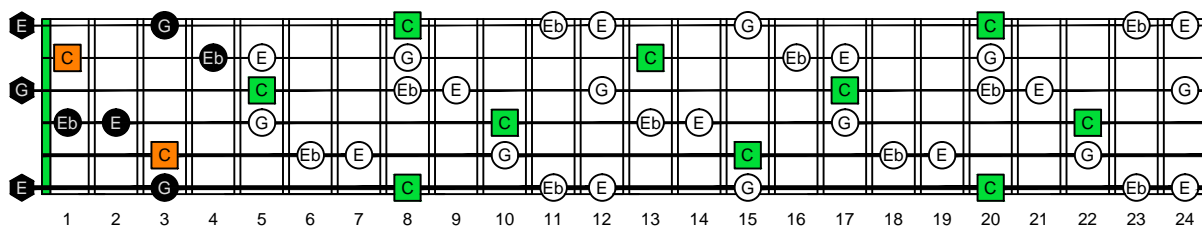

**CAGED octaves** (6-string guitar : E standard tuning - EADGBE) C natural - FINGERBOARD OCTAVE SHAPES

**CAGED octaves** (6-string guitar : E standard tuning - EADGBE) C major-minor arpeggio : ENTIRE FINGERBOARD NOTE NAMES

**CAGED octaves** (6-string guitar : E standard tuning - EADGBE) C major-minor arpeggio ENTIRE FINGERBOARD NOTE NAMES : 5C2 box shape

**CAGED octaves** (6-string guitar : E standard tuning - EADGBE) C major-minor arpeggio ENTIRE FINGERBOARD NOTE NAMES : 5A3 box shape

**CAGED octaves** (6-string guitar : E standard tuning - EADGBE) C major-minor arpeggio ENTIRE FINGERBOARD NOTE NAMES : 6G3G1 box shape

**CAGED octaves** (6-string guitar : E standard tuning - EADGBE) C major-minor arpeggio ENTIRE FINGERBOARD NOTE NAMES : 6E4E1 box shape

**CAGED octaves** (6-string guitar : E standard tuning - EADGBE) C major-minor arpeggio ENTIRE FINGERBOARD NOTE NAMES : 4D2 box shape

**CAGED octaves** (6-string guitar : E standard tuning - EADGBE) C major-minor arpeggio ENTIRE FINGERBOARD NOTE NAMES : 5C2 box shape at 12