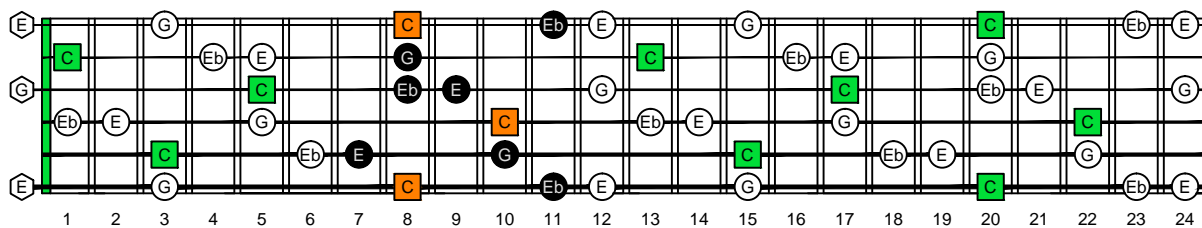

**CAGED octaves** (6-string guitar : E standard tuning - EADGBE) C natural - FINGERBOARD OCTAVE SHAPES

**CAGED octaves** (6-string guitar : E standard tuning - EADGBE) C major-minor arpeggio : ENTIRE FINGERBOARD NOTE NAMES

**CAGED octaves** (6-string guitar : E standard tuning - EADGBE) C major-minor arpeggio ENTIRE FINGERBOARD NOTE NAMES : 5C2 box shape

**CAGED octaves** (6-string guitar : E standard tuning - EADGBE) C major-minor arpeggio ENTIRE FINGERBOARD NOTE NAMES : 5A3 box shape

**CAGED octaves** (6-string guitar : E standard tuning - EADGBE) C major-minor arpeggio ENTIRE FINGERBOARD NOTE NAMES : 6G3G1 box shape

**CAGED octaves** (6-string guitar : E standard tuning - EADGBE) C major-minor arpeggio ENTIRE FINGERBOARD NOTE NAMES : 6E4E1 box shape

**CAGED octaves** (6-string guitar : E standard tuning - EADGBE) C major-minor arpeggio ENTIRE FINGERBOARD NOTE NAMES : 4D2 box shape

**CAGED octaves** (6-string guitar : E standard tuning - EADGBE) C major-minor arpeggio ENTIRE FINGERBOARD NOTE NAMES : 5C2 box shape at 12