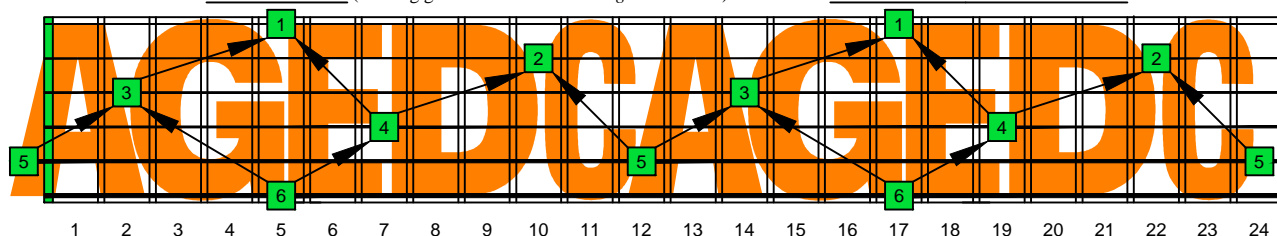

**A**  
**AGEDC**  
 octaves  
 6-string guitar  
 E standard tuning :  
**EADGBE**

**AGEDC octaves** (6-string guitar : E standard tuning - EADGBE) **A natural** - FINGERBOARD OCTAVE SHAPES

|                       |                           |                           |                       |                       |                             |
|-----------------------|---------------------------|---------------------------|-----------------------|-----------------------|-----------------------------|
|                       |                           |                           |                       |                       |                             |
| <b>5Am3</b><br>OCTAVE | <b>6Gm3Gm1</b><br>OCTAVES | <b>6Em4Em1</b><br>OCTAVES | <b>4Dm2</b><br>OCTAVE | <b>5Cm2</b><br>OCTAVE | <b>5Am3 at 12</b><br>OCTAVE |