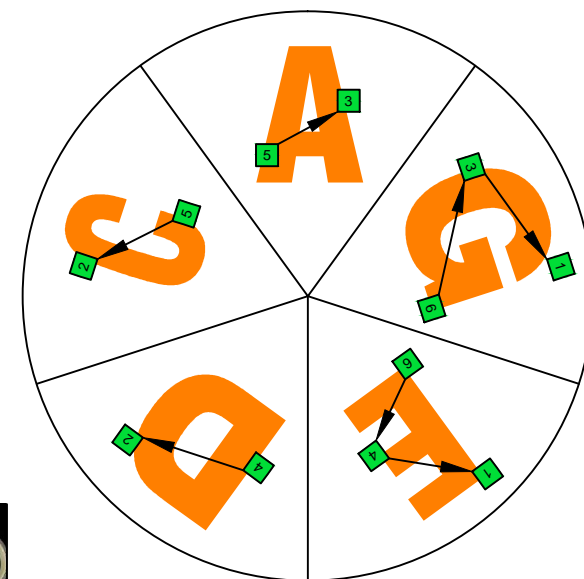

**A**  
**AGEDC**  
 octaves  
 6-string guitar  
 E standard tuning :  
**EADGBE**

**AGEDC octaves** (6-string guitar : E standard tuning - EADGBE) **A natural** - FINGERBOARD OCTAVE SHAPES

|                       |                           |                           |                       |                       |                             |
|-----------------------|---------------------------|---------------------------|-----------------------|-----------------------|-----------------------------|
|                       |                           |                           |                       |                       |                             |
| <b>5Am3</b><br>OCTAVE | <b>6Gm3Gm1</b><br>OCTAVES | <b>6Em4Em1</b><br>OCTAVES | <b>4Dm2</b><br>OCTAVE | <b>5Cm2</b><br>OCTAVE | <b>5Am3 at 12</b><br>OCTAVE |