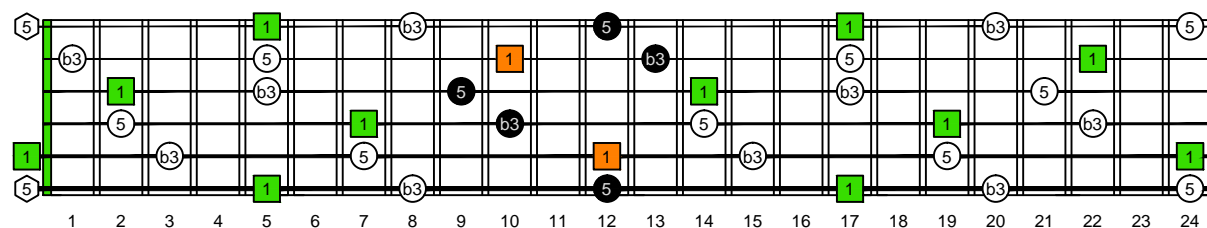

AGEDC octaves (6-string guitar : E standard tuning - EADGBE) **A natural** - FINGERBOARD OCTAVE SHAPES

AGEDC octaves (6-string guitar : E standard tuning - EADGBE) **A minor arpeggio** : ENTIRE FINGERBOARD INTERVALS

AGEDC octaves (6-string guitar : E standard tuning - EADGBE) **A minor arpeggio** ENTIRE FINGERBOARD INTERVALS : **5Am3** box shape

AGEDC octaves (6-string guitar : E standard tuning - EADGBE) **A minor arpeggio** ENTIRE FINGERBOARD INTERVALS : **6Gm3Gm1** box shape

AGEDC octaves (6-string guitar : E standard tuning - EADGBE) **A minor arpeggio** ENTIRE FINGERBOARD INTERVALS : **6Em4Em1** box shape

AGEDC octaves (6-string guitar : E standard tuning - EADGBE) **A minor arpeggio** ENTIRE FINGERBOARD INTERVALS : **4Dm2** box shape

AGEDC octaves (6-string guitar : E standard tuning - EADGBE) **A minor arpeggio** ENTIRE FINGERBOARD INTERVALS : **5Cm2** box shape

AGEDC octaves (6-string guitar : E standard tuning - EADGBE) **A minor arpeggio** ENTIRE FINGERBOARD INTERVALS : **5Am3** box shape at 12