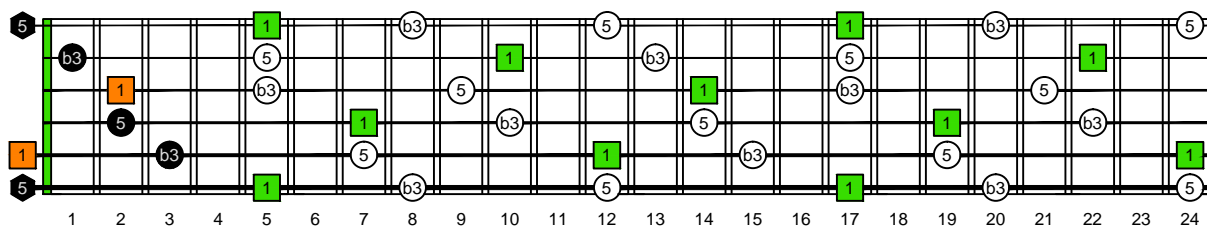

AGEDC octaves (6-string guitar : E standard tuning - EADGBE) **A natural** - FINGERBOARD OCTAVE SHAPES

AGEDC octaves (6-string guitar : E standard tuning - EADGBE) **A minor arpeggio** : ENTIRE FINGERBOARD INTERVALS

AGEDC octaves (6-string guitar : E standard tuning - EADGBE) **A minor arpeggio** ENTIRE FINGERBOARD INTERVALS : **5Am3** box shape

AGEDC octaves (6-string guitar : E standard tuning - EADGBE) **A minor arpeggio** ENTIRE FINGERBOARD INTERVALS : **6Gm3Gm1** box shape

AGEDC octaves (6-string guitar : E standard tuning - EADGBE) **A minor arpeggio** ENTIRE FINGERBOARD INTERVALS : **6Em4Em1** box shape

AGEDC octaves (6-string guitar : E standard tuning - EADGBE) **A minor arpeggio** ENTIRE FINGERBOARD INTERVALS : **4Dm2** box shape

AGEDC octaves (6-string guitar : E standard tuning - EADGBE) **A minor arpeggio** ENTIRE FINGERBOARD INTERVALS : **5Cm2** box shape

AGEDC octaves (6-string guitar : E standard tuning - EADGBE) **A minor arpeggio** ENTIRE FINGERBOARD INTERVALS : **5Am3** box shape at 12