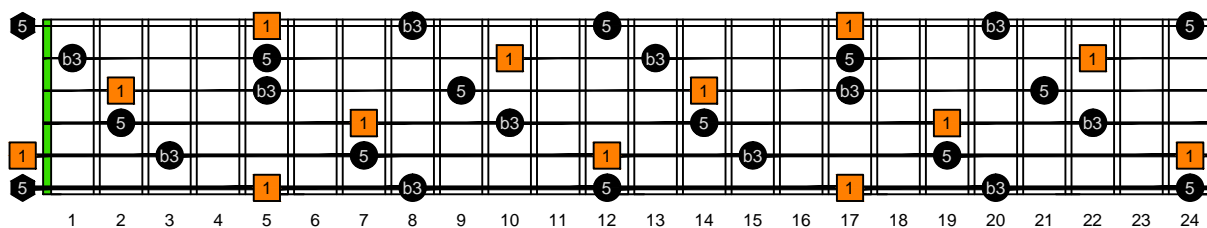

AGEDC octaves (6-string guitar : E standard tuning - EADGBE) **A natural** - FINGERBOARD OCTAVE SHAPES

AGEDC octaves (6-string guitar : E standard tuning - EADGBE) **A minor arpeggio** : ENTIRE FINGERBOARD INTERVALS

AGEDC octaves (6-string guitar : E standard tuning - EADGBE) **A minor arpeggio** ENTIRE FINGERBOARD INTERVALS : **5Am3** box shape

AGEDC octaves (6-string guitar : E standard tuning - EADGBE) **A minor arpeggio** ENTIRE FINGERBOARD INTERVALS : **6Gm3Gm1** box shape

AGEDC octaves (6-string guitar : E standard tuning - EADGBE) **A minor arpeggio** ENTIRE FINGERBOARD INTERVALS : **6Em4Em1** box shape

AGEDC octaves (6-string guitar : E standard tuning - EADGBE) **A minor arpeggio** ENTIRE FINGERBOARD INTERVALS : **4Dm2** box shape

AGEDC octaves (6-string guitar : E standard tuning - EADGBE) **A minor arpeggio** ENTIRE FINGERBOARD INTERVALS : **5Cm2** box shape

AGEDC octaves (6-string guitar : E standard tuning - EADGBE) **A minor arpeggio** ENTIRE FINGERBOARD INTERVALS : **5Am3** box shape at 12