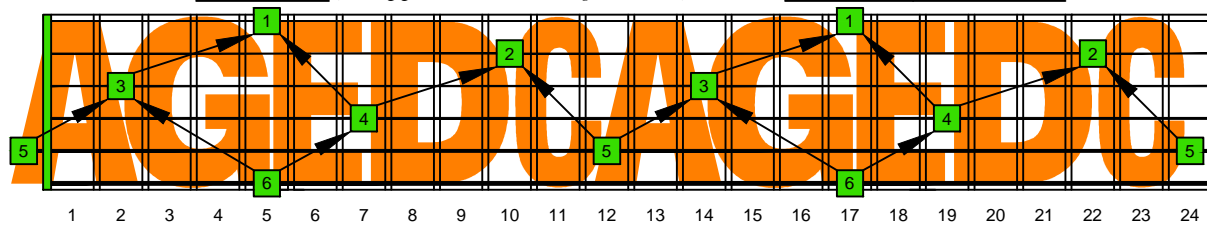

AGEDC octaves (6-string guitar : E standard tuning - EADGBE) **A natural** - FINGERBOARD OCTAVE SHAPES

AGEDC octaves (6-string guitar : E standard tuning - EADGBE) **A minor arpeggio** : ENTIRE FINGERBOARD INTERVALS

AGEDC octaves (6-string guitar : E standard tuning - EADGBE) **A minor arpeggio** ENTIRE FINGERBOARD INTERVALS : **5Am3** box shape

AGEDC octaves (6-string guitar : E standard tuning - EADGBE) **A minor arpeggio** ENTIRE FINGERBOARD INTERVALS : **6Gm3Gm1** box shape

AGEDC octaves (6-string guitar : E standard tuning - EADGBE) **A minor arpeggio** ENTIRE FINGERBOARD INTERVALS : **6Em4Em1** box shape

AGEDC octaves (6-string guitar : E standard tuning - EADGBE) **A minor arpeggio** ENTIRE FINGERBOARD INTERVALS : **4Dm2** box shape

AGEDC octaves (6-string guitar : E standard tuning - EADGBE) **A minor arpeggio** ENTIRE FINGERBOARD INTERVALS : **5Cm2** box shape

AGEDC octaves (6-string guitar : E standard tuning - EADGBE) **A minor arpeggio** ENTIRE FINGERBOARD INTERVALS : **5Am3** box shape at 12