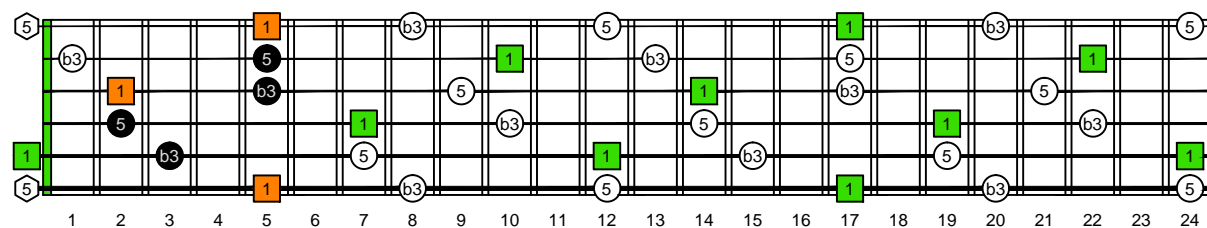

AGEDC octaves (6-string guitar : E standard tuning - EADGBE) **A natural** - FINGERBOARD OCTAVE SHAPES

AGEDC octaves (6-string guitar : E standard tuning - EADGBE) **A minor arpeggio** : ENTIRE FINGERBOARD INTERVALS

AGEDC octaves (6-string guitar : E standard tuning - EADGBE) **A minor arpeggio** ENTIRE FINGERBOARD INTERVALS : **5Am3** box shape

AGEDC octaves (6-string guitar : E standard tuning - EADGBE) **A minor arpeggio** ENTIRE FINGERBOARD INTERVALS : **6Gm3Gm1** box shape

AGEDC octaves (6-string guitar : E standard tuning - EADGBE) **A minor arpeggio** ENTIRE FINGERBOARD INTERVALS : **6Em4Em1** box shape

AGEDC octaves (6-string guitar : E standard tuning - EADGBE) **A minor arpeggio** ENTIRE FINGERBOARD INTERVALS : **4Dm2** box shape

AGEDC octaves (6-string guitar : E standard tuning - EADGBE) **A minor arpeggio** ENTIRE FINGERBOARD INTERVALS : **5Cm2** box shape

AGEDC octaves (6-string guitar : E standard tuning - EADGBE) **A minor arpeggio** ENTIRE FINGERBOARD INTERVALS : **5Am3** box shape at 12