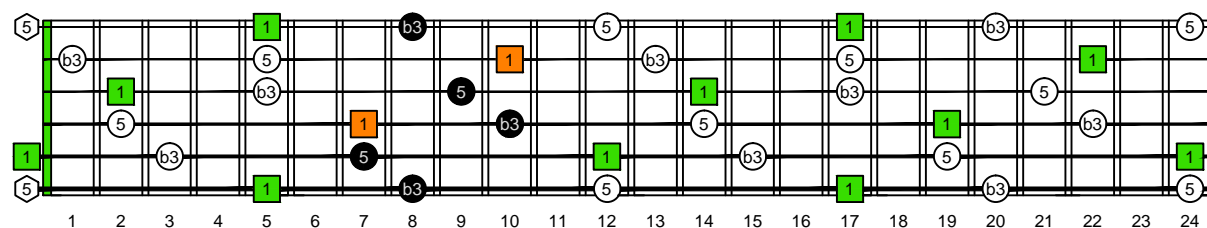

AGEDC octaves (6-string guitar : E standard tuning - EADGBE) **A natural** - FINGERBOARD OCTAVE SHAPES

AGEDC octaves (6-string guitar : E standard tuning - EADGBE) **A minor arpeggio** : ENTIRE FINGERBOARD INTERVALS

AGEDC octaves (6-string guitar : E standard tuning - EADGBE) **A minor arpeggio** ENTIRE FINGERBOARD INTERVALS : **5Am3** box shape

AGEDC octaves (6-string guitar : E standard tuning - EADGBE) **A minor arpeggio** ENTIRE FINGERBOARD INTERVALS : **6Gm3Gm1** box shape

AGEDC octaves (6-string guitar : E standard tuning - EADGBE) **A minor arpeggio** ENTIRE FINGERBOARD INTERVALS : **6Em4Em1** box shape

AGEDC octaves (6-string guitar : E standard tuning - EADGBE) **A minor arpeggio** ENTIRE FINGERBOARD INTERVALS : **4Dm2** box shape

AGEDC octaves (6-string guitar : E standard tuning - EADGBE) **A minor arpeggio** ENTIRE FINGERBOARD INTERVALS : **5Cm2** box shape

AGEDC octaves (6-string guitar : E standard tuning - EADGBE) **A minor arpeggio** ENTIRE FINGERBOARD INTERVALS : **5Am3** box shape at 12