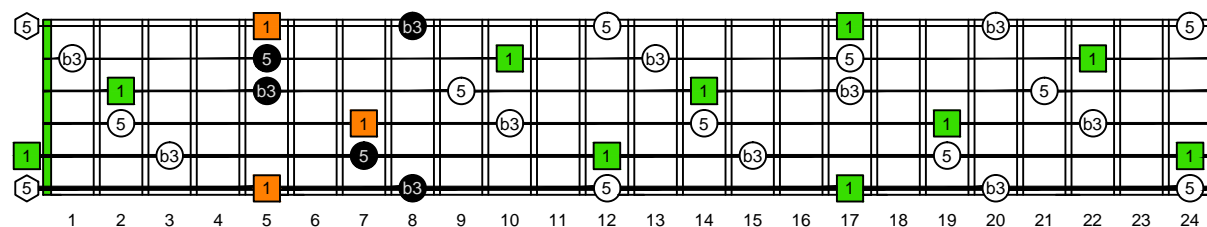

AGEDC octaves (6-string guitar : E standard tuning - EADGBE) **A natural** - FINGERBOARD OCTAVE SHAPES

AGEDC octaves (6-string guitar : E standard tuning - EADGBE) **A minor arpeggio** : ENTIRE FINGERBOARD INTERVALS

AGEDC octaves (6-string guitar : E standard tuning - EADGBE) **A minor arpeggio** ENTIRE FINGERBOARD INTERVALS : **5Am3** box shape

AGEDC octaves (6-string guitar : E standard tuning - EADGBE) **A minor arpeggio** ENTIRE FINGERBOARD INTERVALS : **6Gm3Gm1** box shape

AGEDC octaves (6-string guitar : E standard tuning - EADGBE) **A minor arpeggio** ENTIRE FINGERBOARD INTERVALS : **6Em4Em1** box shape

AGEDC octaves (6-string guitar : E standard tuning - EADGBE) **A minor arpeggio** ENTIRE FINGERBOARD INTERVALS : **4Dm2** box shape

AGEDC octaves (6-string guitar : E standard tuning - EADGBE) **A minor arpeggio** ENTIRE FINGERBOARD INTERVALS : **5Cm2** box shape

AGEDC octaves (6-string guitar : E standard tuning - EADGBE) **A minor arpeggio** ENTIRE FINGERBOARD INTERVALS : **5Am3** box shape at 12