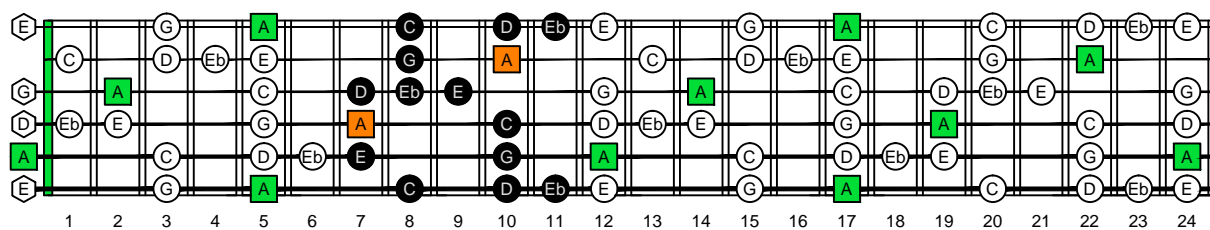

AGEDC octaves (6-string guitar : E standard tuning - EADGBE) A natural - FINGERBOARD OCTAVE SHAPES

AGEDC octaves (6-string guitar : E standard tuning - EADGBE) A minor blues scale : ENTIRE FINGERBOARD NOTE NAMES

AGEDC octaves (6-string guitar : E standard tuning - EADGBE) A minor blues scale ENTIRE FINGERBOARD NOTE NAMES : 5Am3 box shape

AGEDC octaves (6-string guitar : E standard tuning - EADGBE) A minor blues scale ENTIRE FINGERBOARD NOTE NAMES : 6Gm3Gm1 box shape

AGEDC octaves (6-string guitar : E standard tuning - EADGBE) A minor blues scale ENTIRE FINGERBOARD NOTE NAMES : 6Em4Em1 box shape

AGEDC octaves (6-string guitar : E standard tuning - EADGBE) A minor blues scale ENTIRE FINGERBOARD NOTE NAMES : 4Dm2 box shape

AGEDC octaves (6-string guitar : E standard tuning - EADGBE) A minor blues scale ENTIRE FINGERBOARD NOTE NAMES : 5Cm2 box shape

AGEDC octaves (6-string guitar : E standard tuning - EADGBE) A minor blues scale ENTIRE FINGERBOARD NOTE NAMES : 5Am3 box shape at 12