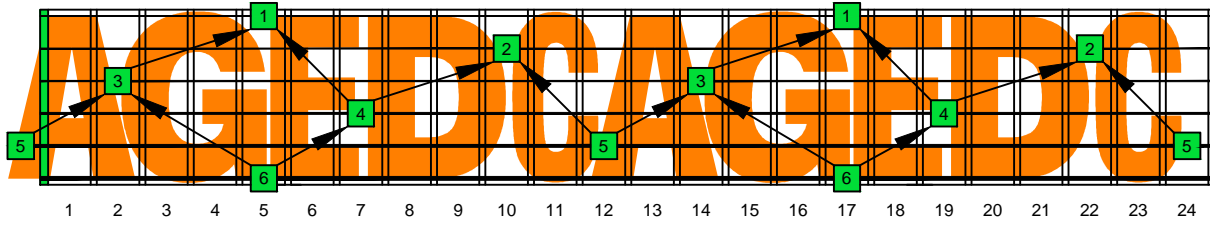

AGEDC octaves (6-string guitar : E standard tuning - EADGBE) A natural - FINGERBOARD OCTAVE SHAPES

AGEDC octaves (6-string guitar : E standard tuning - EADGBE) A minor blues scale : ENTIRE FINGERBOARD NOTE NAMES

AGEDC octaves (6-string guitar : E standard tuning - EADGBE) A minor blues scale ENTIRE FINGERBOARD NOTE NAMES : 5Am3 box shape

AGEDC octaves (6-string guitar : E standard tuning - EADGBE) A minor blues scale ENTIRE FINGERBOARD NOTE NAMES : 6Gm3Gm1 box shape

AGEDC octaves (6-string guitar : E standard tuning - EADGBE) A minor blues scale ENTIRE FINGERBOARD NOTE NAMES : 6Em4Em1 box shape

AGEDC octaves (6-string guitar : E standard tuning - EADGBE) A minor blues scale ENTIRE FINGERBOARD NOTE NAMES : 4Dm2 box shape

AGEDC octaves (6-string guitar : E standard tuning - EADGBE) A minor blues scale ENTIRE FINGERBOARD NOTE NAMES : 5Cm2 box shape

AGEDC octaves (6-string guitar : E standard tuning - EADGBE) A minor blues scale ENTIRE FINGERBOARD NOTE NAMES : 5Am3 box shape at 12