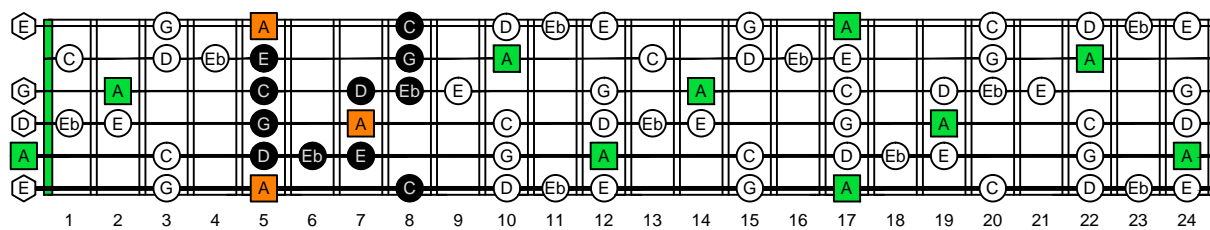

AGEDC octaves (6-string guitar : E standard tuning - EADGBE) A natural - FINGERBOARD OCTAVE SHAPES

AGEDC octaves (6-string guitar : E standard tuning - EADGBE) A minor blues scale : ENTIRE FINGERBOARD NOTE NAMES

AGEDC octaves (6-string guitar : E standard tuning - EADGBE) A minor blues scale ENTIRE FINGERBOARD NOTE NAMES : 5Am3 box shape

AGEDC octaves (6-string guitar : E standard tuning - EADGBE) A minor blues scale ENTIRE FINGERBOARD NOTE NAMES : 6Gm3Gm1 box shape

AGEDC octaves (6-string guitar : E standard tuning - EADGBE) A minor blues scale ENTIRE FINGERBOARD NOTE NAMES : 6Em4Em1 box shape

AGEDC octaves (6-string guitar : E standard tuning - EADGBE) A minor blues scale ENTIRE FINGERBOARD NOTE NAMES : 4Dm2 box shape

AGEDC octaves (6-string guitar : E standard tuning - EADGBE) A minor blues scale ENTIRE FINGERBOARD NOTE NAMES : 5Cm2 box shape

AGEDC octaves (6-string guitar : E standard tuning - EADGBE) A minor blues scale ENTIRE FINGERBOARD NOTE NAMES : 5Am3 box shape at 12