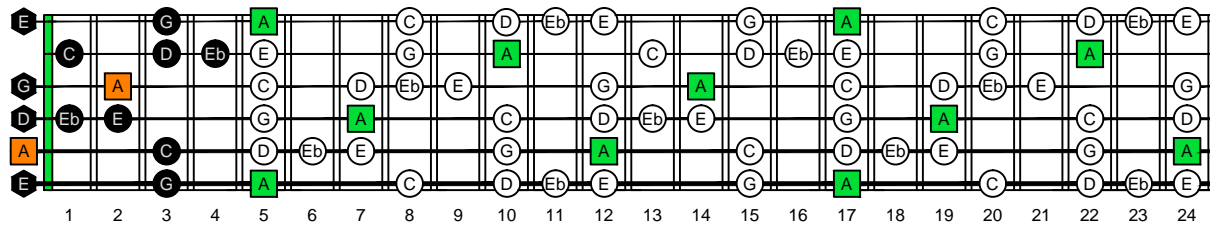

AGEDC octaves (6-string guitar : E standard tuning - EADGBE) A natural - FINGERBOARD OCTAVE SHAPES

AGEDC octaves (6-string guitar : E standard tuning - EADGBE) A minor blues scale : ENTIRE FINGERBOARD NOTE NAMES

AGEDC octaves (6-string guitar : E standard tuning - EADGBE) A minor blues scale ENTIRE FINGERBOARD NOTE NAMES : 5Am3 box shape

AGEDC octaves (6-string guitar : E standard tuning - EADGBE) A minor blues scale ENTIRE FINGERBOARD NOTE NAMES : 6Gm3Gm1 box shape

AGEDC octaves (6-string guitar : E standard tuning - EADGBE) A minor blues scale ENTIRE FINGERBOARD NOTE NAMES : 6Em4Em1 box shape

AGEDC octaves (6-string guitar : E standard tuning - EADGBE) A minor blues scale ENTIRE FINGERBOARD NOTE NAMES : 4Dm2 box shape

AGEDC octaves (6-string guitar : E standard tuning - EADGBE) A minor blues scale ENTIRE FINGERBOARD NOTE NAMES : 5Cm2 box shape

AGEDC octaves (6-string guitar : E standard tuning - EADGBE) A minor blues scale ENTIRE FINGERBOARD NOTE NAMES : 5Am3 box shape at 12