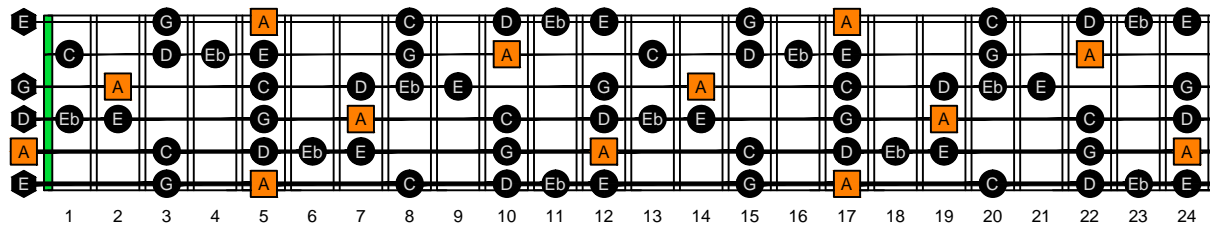

AGEDC octaves (6-string guitar : E standard tuning - EADGBE) A natural - FINGERBOARD OCTAVE SHAPES

AGEDC octaves (6-string guitar : E standard tuning - EADGBE) A minor blues scale : ENTIRE FINGERBOARD NOTE NAMES

AGEDC octaves (6-string guitar : E standard tuning - EADGBE) A minor blues scale ENTIRE FINGERBOARD NOTE NAMES : 5Am3 box shape

AGEDC octaves (6-string guitar : E standard tuning - EADGBE) A minor blues scale ENTIRE FINGERBOARD NOTE NAMES : 6Gm3Gm1 box shape

AGEDC octaves (6-string guitar : E standard tuning - EADGBE) A minor blues scale ENTIRE FINGERBOARD NOTE NAMES : 6Em4Em1 box shape

AGEDC octaves (6-string guitar : E standard tuning - EADGBE) A minor blues scale ENTIRE FINGERBOARD NOTE NAMES : 4Dm2 box shape

AGEDC octaves (6-string guitar : E standard tuning - EADGBE) A minor blues scale ENTIRE FINGERBOARD NOTE NAMES : 5Cm2 box shape

AGEDC octaves (6-string guitar : E standard tuning - EADGBE) A minor blues scale ENTIRE FINGERBOARD NOTE NAMES : 5Am3 box shape at 12