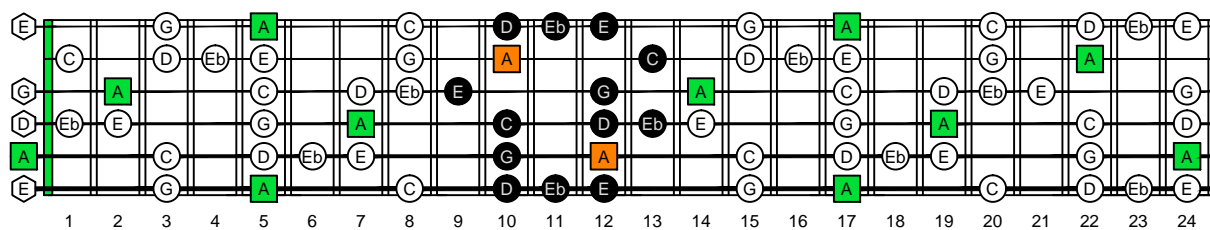

AGEDC octaves (6-string guitar : E standard tuning - EADGBE) A natural - FINGERBOARD OCTAVE SHAPES

AGEDC octaves (6-string guitar : E standard tuning - EADGBE) A minor blues scale : ENTIRE FINGERBOARD NOTE NAMES

AGEDC octaves (6-string guitar : E standard tuning - EADGBE) A minor blues scale ENTIRE FINGERBOARD NOTE NAMES : 5Am3 box shape

AGEDC octaves (6-string guitar : E standard tuning - EADGBE) A minor blues scale ENTIRE FINGERBOARD NOTE NAMES : 6Gm3Gm1 box shape

AGEDC octaves (6-string guitar : E standard tuning - EADGBE) A minor blues scale ENTIRE FINGERBOARD NOTE NAMES : 6Em4Em1 box shape

AGEDC octaves (6-string guitar : E standard tuning - EADGBE) A minor blues scale ENTIRE FINGERBOARD NOTE NAMES : 4Dm2 box shape

AGEDC octaves (6-string guitar : E standard tuning - EADGBE) A minor blues scale ENTIRE FINGERBOARD NOTE NAMES : 5Cm2 box shape

AGEDC octaves (6-string guitar : E standard tuning - EADGBE) A minor blues scale ENTIRE FINGERBOARD NOTE NAMES : 5Am3 box shape at 12