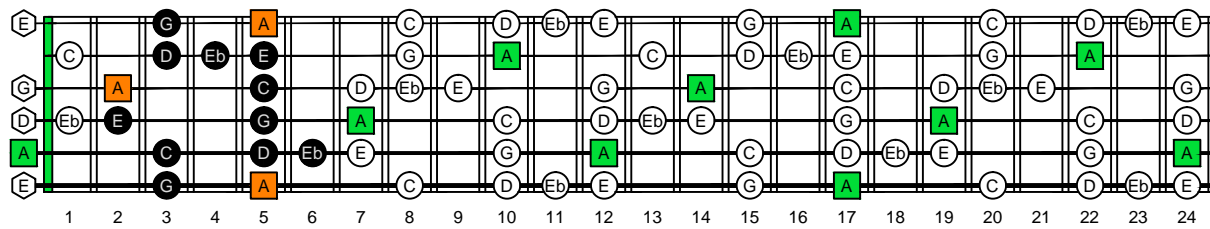

AGEDC octaves (6-string guitar : E standard tuning - EADGBE) A natural - FINGERBOARD OCTAVE SHAPES

AGEDC octaves (6-string guitar : E standard tuning - EADGBE) A minor blues scale : ENTIRE FINGERBOARD NOTE NAMES

AGEDC octaves (6-string guitar : E standard tuning - EADGBE) A minor blues scale ENTIRE FINGERBOARD NOTE NAMES : 5Am3 box shape

AGEDC octaves (6-string guitar : E standard tuning - EADGBE) A minor blues scale ENTIRE FINGERBOARD NOTE NAMES : 6Gm3Gm1 box shape

AGEDC octaves (6-string guitar : E standard tuning - EADGBE) A minor blues scale ENTIRE FINGERBOARD NOTE NAMES : 6Em4Em1 box shape

AGEDC octaves (6-string guitar : E standard tuning - EADGBE) A minor blues scale ENTIRE FINGERBOARD NOTE NAMES : 4Dm2 box shape

AGEDC octaves (6-string guitar : E standard tuning - EADGBE) A minor blues scale ENTIRE FINGERBOARD NOTE NAMES : 5Cm2 box shape

AGEDC octaves (6-string guitar : E standard tuning - EADGBE) A minor blues scale ENTIRE FINGERBOARD NOTE NAMES : 5Am3 box shape at 12