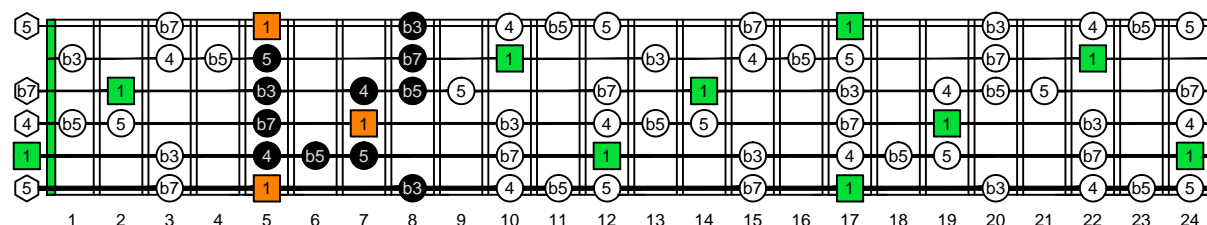

**AGEDC octaves** (6-string guitar : E standard tuning - EADGBE) **A natural** - FINGERBOARD OCTAVE SHAPES

**AGEDC octaves** (6-string guitar : E standard tuning - EADGBE) **A minor blues scale** : ENTIRE FINGERBOARD INTERVALS

**AGEDC octaves** (6-string guitar : E standard tuning - EADGBE) **A minor blues scale** ENTIRE FINGERBOARD INTERVALS : **5Am3** box shape

**AGEDC octaves** (6-string guitar : E standard tuning - EADGBE) **A minor blues scale** ENTIRE FINGERBOARD INTERVALS : **6Gm3Gm1** box shape

**AGEDC octaves** (6-string guitar : E standard tuning - EADGBE) **A minor blues scale** ENTIRE FINGERBOARD INTERVALS : **6Em4Em1** box shape

**AGEDC octaves** (6-string guitar : E standard tuning - EADGBE) **A minor blues scale** ENTIRE FINGERBOARD INTERVALS : **4Dm2** box shape

**AGEDC octaves** (6-string guitar : E standard tuning - EADGBE) **A minor blues scale** ENTIRE FINGERBOARD INTERVALS : **5Cm2** box shape

**AGEDC octaves** (6-string guitar : E standard tuning - EADGBE) **A minor blues scale** ENTIRE FINGERBOARD INTERVALS : **5Am3** box shape at 12