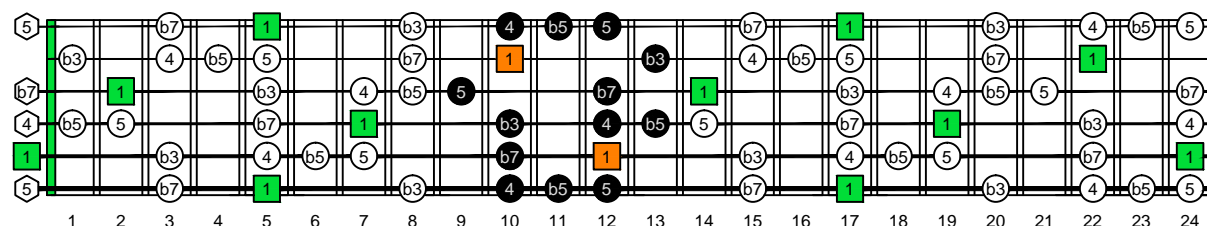

**AGEDC octaves** (6-string guitar : E standard tuning - EADGBE) **A natural** - FINGERBOARD OCTAVE SHAPES

**AGEDC octaves** (6-string guitar : E standard tuning - EADGBE) **A minor blues scale** : ENTIRE FINGERBOARD INTERVALS

**AGEDC octaves** (6-string guitar : E standard tuning - EADGBE) **A minor blues scale** ENTIRE FINGERBOARD INTERVALS : **5Am3** box shape

**AGEDC octaves** (6-string guitar : E standard tuning - EADGBE) **A minor blues scale** ENTIRE FINGERBOARD INTERVALS : **6Gm3Gm1** box shape

**AGEDC octaves** (6-string guitar : E standard tuning - EADGBE) **A minor blues scale** ENTIRE FINGERBOARD INTERVALS : **6Em4Em1** box shape

**AGEDC octaves** (6-string guitar : E standard tuning - EADGBE) **A minor blues scale** ENTIRE FINGERBOARD INTERVALS : **4Dm2** box shape

**AGEDC octaves** (6-string guitar : E standard tuning - EADGBE) **A minor blues scale** ENTIRE FINGERBOARD INTERVALS : **5Cm2** box shape

**AGEDC octaves** (6-string guitar : E standard tuning - EADGBE) **A minor blues scale** ENTIRE FINGERBOARD INTERVALS : **5Am3** box shape at 12