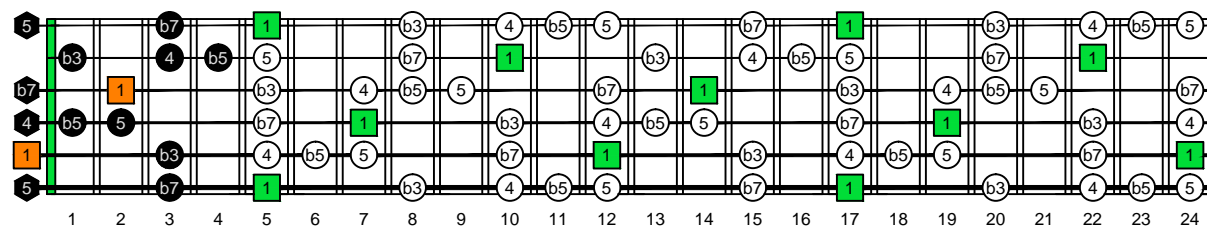

**AGEDC octaves** (6-string guitar : E standard tuning - EADGBE) **A natural** - FINGERBOARD OCTAVE SHAPES

**AGEDC octaves** (6-string guitar : E standard tuning - EADGBE) **A minor blues scale** : ENTIRE FINGERBOARD INTERVALS

**AGEDC octaves** (6-string guitar : E standard tuning - EADGBE) **A minor blues scale** ENTIRE FINGERBOARD INTERVALS : **5Am3** box shape

**AGEDC octaves** (6-string guitar : E standard tuning - EADGBE) **A minor blues scale** ENTIRE FINGERBOARD INTERVALS : **6Gm3Gm1** box shape

**AGEDC octaves** (6-string guitar : E standard tuning - EADGBE) **A minor blues scale** ENTIRE FINGERBOARD INTERVALS : **6Em4Em1** box shape

**AGEDC octaves** (6-string guitar : E standard tuning - EADGBE) **A minor blues scale** ENTIRE FINGERBOARD INTERVALS : **4Dm2** box shape

**AGEDC octaves** (6-string guitar : E standard tuning - EADGBE) **A minor blues scale** ENTIRE FINGERBOARD INTERVALS : **5Cm2** box shape

**AGEDC octaves** (6-string guitar : E standard tuning - EADGBE) **A minor blues scale** ENTIRE FINGERBOARD INTERVALS : **5Am3** box shape at 12