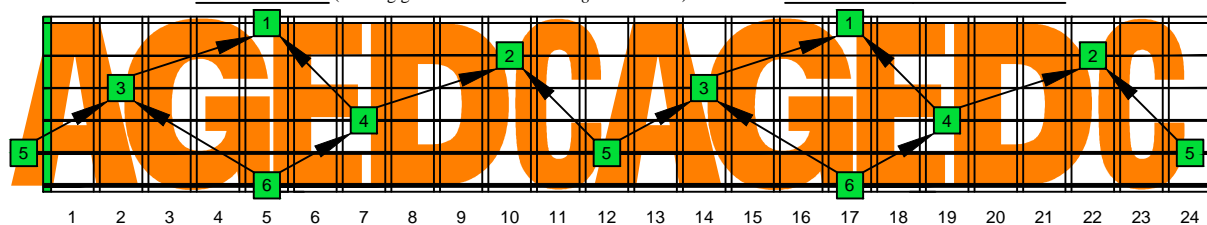

**AGEDC octaves** (6-string guitar : E standard tuning - EADGBE) **A natural** - FINGERBOARD OCTAVE SHAPES

**AGEDC octaves** (6-string guitar : E standard tuning - EADGBE) **A minor blues scale** : ENTIRE FINGERBOARD INTERVALS

**AGEDC octaves** (6-string guitar : E standard tuning - EADGBE) **A minor blues scale** ENTIRE FINGERBOARD INTERVALS : **5Am3** box shape

**AGEDC octaves** (6-string guitar : E standard tuning - EADGBE) **A minor blues scale** ENTIRE FINGERBOARD INTERVALS : **6Gm3Gm1** box shape

**AGEDC octaves** (6-string guitar : E standard tuning - EADGBE) **A minor blues scale** ENTIRE FINGERBOARD INTERVALS : **6Em4Em1** box shape

**AGEDC octaves** (6-string guitar : E standard tuning - EADGBE) **A minor blues scale** ENTIRE FINGERBOARD INTERVALS : **4Dm2** box shape

**AGEDC octaves** (6-string guitar : E standard tuning - EADGBE) **A minor blues scale** ENTIRE FINGERBOARD INTERVALS : **5Cm2** box shape

**AGEDC octaves** (6-string guitar : E standard tuning - EADGBE) **A minor blues scale** ENTIRE FINGERBOARD INTERVALS : **5Am3** box shape at 12