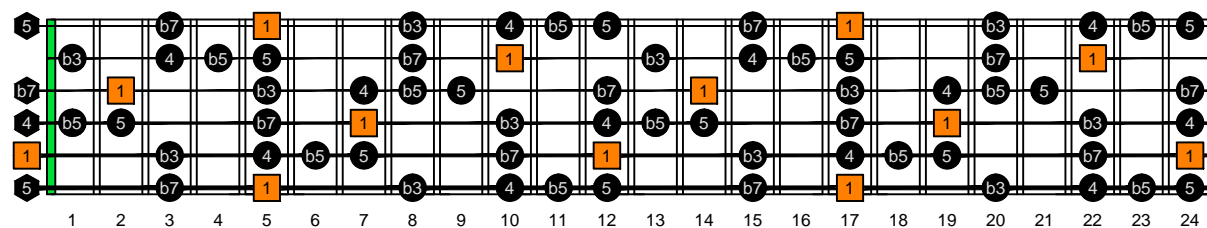

**AGEDC octaves** (6-string guitar : E standard tuning - EADGBE) **A natural** - FINGERBOARD OCTAVE SHAPES

**AGEDC octaves** (6-string guitar : E standard tuning - EADGBE) **A minor blues scale** : ENTIRE FINGERBOARD INTERVALS

**AGEDC octaves** (6-string guitar : E standard tuning - EADGBE) **A minor blues scale** ENTIRE FINGERBOARD INTERVALS : **5Am3** box shape

**AGEDC octaves** (6-string guitar : E standard tuning - EADGBE) **A minor blues scale** ENTIRE FINGERBOARD INTERVALS : **6Gm3Gm1** box shape

**AGEDC octaves** (6-string guitar : E standard tuning - EADGBE) **A minor blues scale** ENTIRE FINGERBOARD INTERVALS : **6Em4Em1** box shape

**AGEDC octaves** (6-string guitar : E standard tuning - EADGBE) **A minor blues scale** ENTIRE FINGERBOARD INTERVALS : **4Dm2** box shape

**AGEDC octaves** (6-string guitar : E standard tuning - EADGBE) **A minor blues scale** ENTIRE FINGERBOARD INTERVALS : **5Cm2** box shape

**AGEDC octaves** (6-string guitar : E standard tuning - EADGBE) **A minor blues scale** ENTIRE FINGERBOARD INTERVALS : **5Am3** box shape at 12