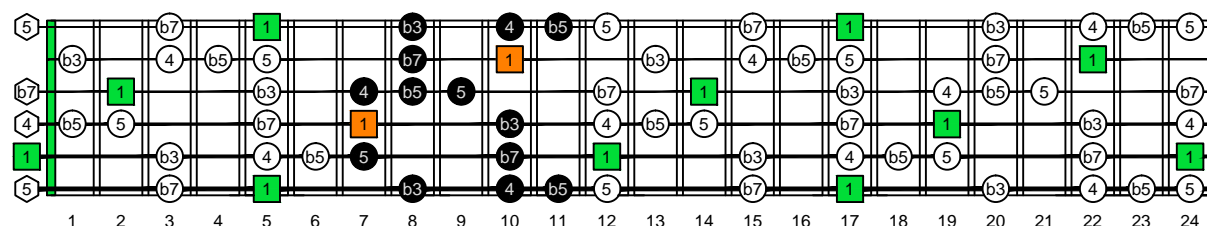

**AGEDC octaves** (6-string guitar : E standard tuning - EADGBE) **A natural** - FINGERBOARD OCTAVE SHAPES

**AGEDC octaves** (6-string guitar : E standard tuning - EADGBE) **A minor blues scale** : ENTIRE FINGERBOARD INTERVALS

**AGEDC octaves** (6-string guitar : E standard tuning - EADGBE) **A minor blues scale** ENTIRE FINGERBOARD INTERVALS : **5Am3** box shape

**AGEDC octaves** (6-string guitar : E standard tuning - EADGBE) **A minor blues scale** ENTIRE FINGERBOARD INTERVALS : **6Gm3Gm1** box shape

**AGEDC octaves** (6-string guitar : E standard tuning - EADGBE) **A minor blues scale** ENTIRE FINGERBOARD INTERVALS : **6Em4Em1** box shape

**AGEDC octaves** (6-string guitar : E standard tuning - EADGBE) **A minor blues scale** ENTIRE FINGERBOARD INTERVALS : **4Dm2** box shape

**AGEDC octaves** (6-string guitar : E standard tuning - EADGBE) **A minor blues scale** ENTIRE FINGERBOARD INTERVALS : **5Cm2** box shape

**AGEDC octaves** (6-string guitar : E standard tuning - EADGBE) **A minor blues scale** ENTIRE FINGERBOARD INTERVALS : **5Am3** box shape at 12