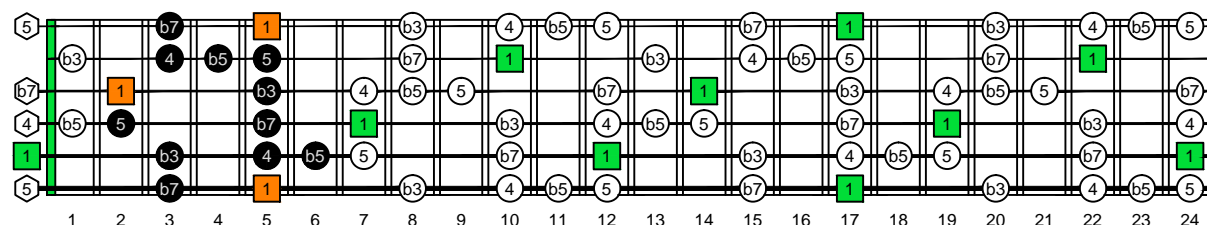

**AGEDC octaves** (6-string guitar : E standard tuning - EADGBE) **A natural** - FINGERBOARD OCTAVE SHAPES

**AGEDC octaves** (6-string guitar : E standard tuning - EADGBE) **A minor blues scale** : ENTIRE FINGERBOARD INTERVALS

**AGEDC octaves** (6-string guitar : E standard tuning - EADGBE) **A minor blues scale** ENTIRE FINGERBOARD INTERVALS : **5Am3** box shape

**AGEDC octaves** (6-string guitar : E standard tuning - EADGBE) **A minor blues scale** ENTIRE FINGERBOARD INTERVALS : **6Gm3Gm1** box shape

**AGEDC octaves** (6-string guitar : E standard tuning - EADGBE) **A minor blues scale** ENTIRE FINGERBOARD INTERVALS : **6Em4Em1** box shape

**AGEDC octaves** (6-string guitar : E standard tuning - EADGBE) **A minor blues scale** ENTIRE FINGERBOARD INTERVALS : **4Dm2** box shape

**AGEDC octaves** (6-string guitar : E standard tuning - EADGBE) **A minor blues scale** ENTIRE FINGERBOARD INTERVALS : **5Cm2** box shape

**AGEDC octaves** (6-string guitar : E standard tuning - EADGBE) **A minor blues scale** ENTIRE FINGERBOARD INTERVALS : **5Am3** box shape at 12