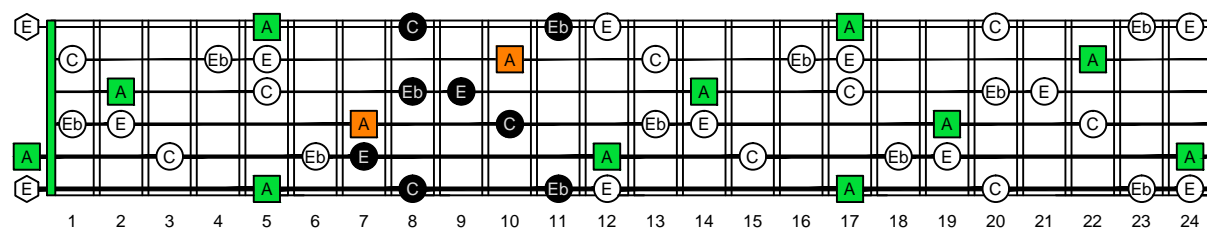

AGEDC octaves (6-string guitar : E standard tuning - EADGBE) **A natural** - FINGERBOARD OCTAVE SHAPES

AGEDC octaves (6-string guitar : E standard tuning - EADGBE) **A minor-diminished arpeggio** : ENTIRE FINGERBOARD NOTE NAMES

AGEDC octaves (6-string guitar : E standard tuning - EADGBE) **A minor-diminished arpeggio** ENTIRE FINGERBOARD NOTE NAMES : **5Am3** box shape

AGEDC octaves (6-string guitar : E standard tuning - EADGBE) **A minor-diminished arpeggio** ENTIRE FINGERBOARD NOTE NAMES : **6M3Gm1** box shape

AGEDC octaves (6-string guitar : E standard tuning - EADGBE) **A minor-diminished arpeggio** ENTIRE FINGERBOARD NOTE NAMES : **6Em4Em1** box shape

AGEDC octaves (6-string guitar : E standard tuning - EADGBE) **A minor-diminished arpeggio** ENTIRE FINGERBOARD NOTE NAMES : **4Dm2** box shape

AGEDC octaves (6-string guitar : E standard tuning - EADGBE) **A minor-diminished arpeggio** ENTIRE FINGERBOARD NOTE NAMES : **5Cm2** box shape

AGEDC octaves (6-string guitar : E standard tuning - EADGBE) **A minor-diminished arpeggio** ENTIRE FINGERBOARD NOTE NAMES : **5Am3** box shape at 12