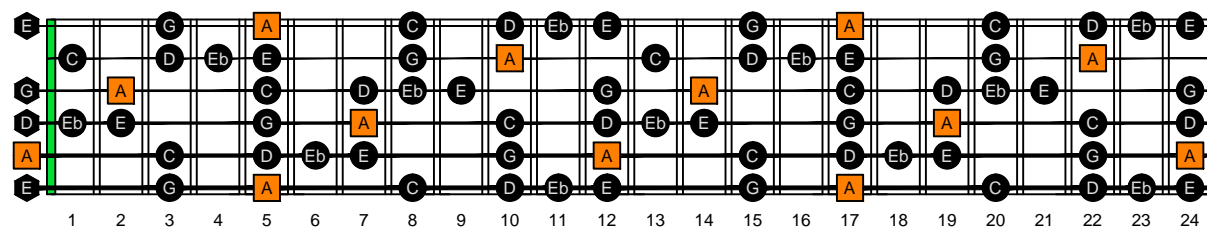

AGEDC octaves (6-string guitar : E standard tuning - EADGBE) **A natural** - FINGERBOARD OCTAVE SHAPES

AGEDC octaves (6-string guitar : E standard tuning - EADGBE) **A minor-diminished arpeggio** : ENTIRE FINGERBOARD NOTE NAMES

AGEDC octaves (6-string guitar : E standard tuning - EADGBE) **A minor-diminished arpeggio** ENTIRE FINGERBOARD NOTE NAMES : **5Am3** box shape

AGEDC octaves (6-string guitar : E standard tuning - EADGBE) **A minor-diminished arpeggio** ENTIRE FINGERBOARD NOTE NAMES : **6M3Gm1** box shape

AGEDC octaves (6-string guitar : E standard tuning - EADGBE) **A minor-diminished arpeggio** ENTIRE FINGERBOARD NOTE NAMES : **6Em4Em1** box shape

AGEDC octaves (6-string guitar : E standard tuning - EADGBE) **A minor-diminished arpeggio** ENTIRE FINGERBOARD NOTE NAMES : **4Dm2** box shape

AGEDC octaves (6-string guitar : E standard tuning - EADGBE) **A minor-diminished arpeggio** ENTIRE FINGERBOARD NOTE NAMES : **5Cm2** box shape

AGEDC octaves (6-string guitar : E standard tuning - EADGBE) **A minor-diminished arpeggio** ENTIRE FINGERBOARD NOTE NAMES : **5Am3** box shape at 12