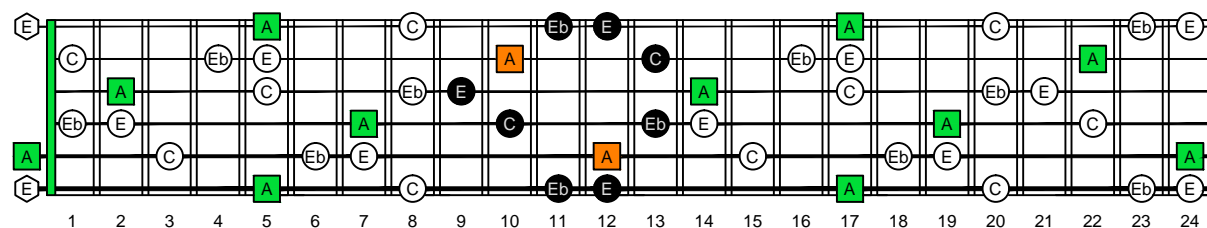

AGEDC octaves (6-string guitar : E standard tuning - EADGBE) **A natural** - FINGERBOARD OCTAVE SHAPES

AGEDC octaves (6-string guitar : E standard tuning - EADGBE) **A minor-diminished arpeggio** : ENTIRE FINGERBOARD NOTE NAMES

AGEDC octaves (6-string guitar : E standard tuning - EADGBE) **A minor-diminished arpeggio** ENTIRE FINGERBOARD NOTE NAMES : **5Am3** box shape

AGEDC octaves (6-string guitar : E standard tuning - EADGBE) **A minor-diminished arpeggio** ENTIRE FINGERBOARD NOTE NAMES : **6M3Gm1** box shape

AGEDC octaves (6-string guitar : E standard tuning - EADGBE) **A minor-diminished arpeggio** ENTIRE FINGERBOARD NOTE NAMES : **6Em4Em1** box shape

AGEDC octaves (6-string guitar : E standard tuning - EADGBE) **A minor-diminished arpeggio** ENTIRE FINGERBOARD NOTE NAMES : **4Dm2** box shape

AGEDC octaves (6-string guitar : E standard tuning - EADGBE) **A minor-diminished arpeggio** ENTIRE FINGERBOARD NOTE NAMES : **5Cm2** box shape

AGEDC octaves (6-string guitar : E standard tuning - EADGBE) **A minor-diminished arpeggio** ENTIRE FINGERBOARD NOTE NAMES : **5Am3** box shape at 12