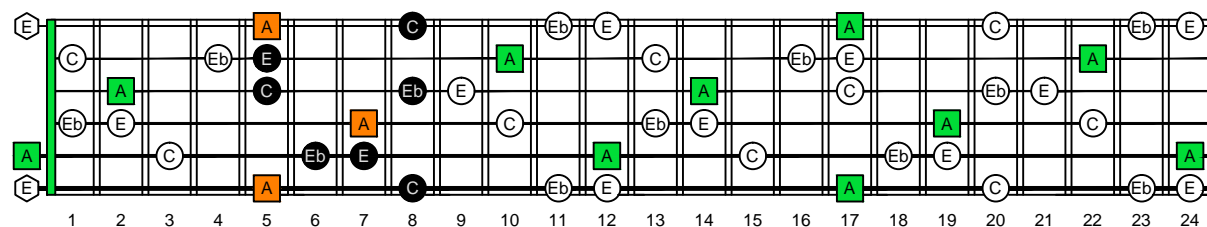

AGEDC octaves (6-string guitar : E standard tuning - EADGBE) **A natural** - FINGERBOARD OCTAVE SHAPES

AGEDC octaves (6-string guitar : E standard tuning - EADGBE) **A minor-diminished arpeggio** : ENTIRE FINGERBOARD NOTE NAMES

AGEDC octaves (6-string guitar : E standard tuning - EADGBE) **A minor-diminished arpeggio** ENTIRE FINGERBOARD NOTE NAMES : **5Am3** box shape

AGEDC octaves (6-string guitar : E standard tuning - EADGBE) **A minor-diminished arpeggio** ENTIRE FINGERBOARD NOTE NAMES : **6M3Gm1** box shape

AGEDC octaves (6-string guitar : E standard tuning - EADGBE) **A minor-diminished arpeggio** ENTIRE FINGERBOARD NOTE NAMES : **6Em4Em1** box shape

AGEDC octaves (6-string guitar : E standard tuning - EADGBE) **A minor-diminished arpeggio** ENTIRE FINGERBOARD NOTE NAMES : **4Dm2** box shape

AGEDC octaves (6-string guitar : E standard tuning - EADGBE) **A minor-diminished arpeggio** ENTIRE FINGERBOARD NOTE NAMES : **5Cm2** box shape

AGEDC octaves (6-string guitar : E standard tuning - EADGBE) **A minor-diminished arpeggio** ENTIRE FINGERBOARD NOTE NAMES : **5Am3** box shape at 12