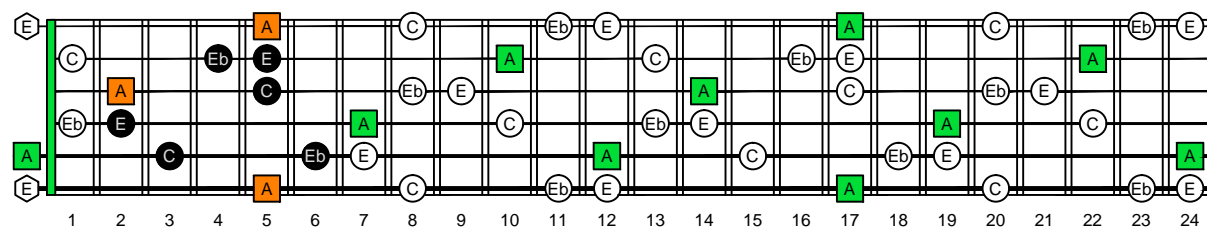

AGEDC octaves (6-string guitar : E standard tuning - EADGBE) **A natural** - FINGERBOARD OCTAVE SHAPES

AGEDC octaves (6-string guitar : E standard tuning - EADGBE) **A minor-diminished arpeggio** : ENTIRE FINGERBOARD NOTE NAMES

AGEDC octaves (6-string guitar : E standard tuning - EADGBE) **A minor-diminished arpeggio** ENTIRE FINGERBOARD NOTE NAMES : **5Am3** box shape

AGEDC octaves (6-string guitar : E standard tuning - EADGBE) **A minor-diminished arpeggio** ENTIRE FINGERBOARD NOTE NAMES : **6M3Gm1** box shape

AGEDC octaves (6-string guitar : E standard tuning - EADGBE) **A minor-diminished arpeggio** ENTIRE FINGERBOARD NOTE NAMES : **6Em4Em1** box shape

AGEDC octaves (6-string guitar : E standard tuning - EADGBE) **A minor-diminished arpeggio** ENTIRE FINGERBOARD NOTE NAMES : **4Dm2** box shape

AGEDC octaves (6-string guitar : E standard tuning - EADGBE) **A minor-diminished arpeggio** ENTIRE FINGERBOARD NOTE NAMES : **5Cm2** box shape

AGEDC octaves (6-string guitar : E standard tuning - EADGBE) **A minor-diminished arpeggio** ENTIRE FINGERBOARD NOTE NAMES : **5Am3** box shape at 12