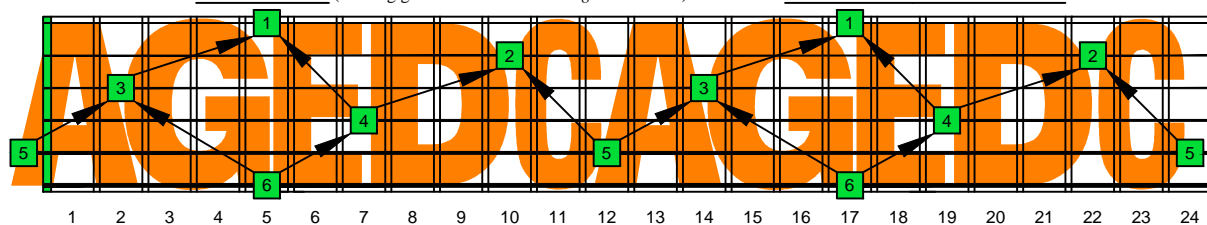

AGEDC octaves (6-string guitar : E standard tuning - EADGBE) **A natural** - FINGERBOARD OCTAVE SHAPES

AGEDC octaves (6-string guitar : E standard tuning - EADGBE) **A minor-diminished arpeggio** : ENTIRE FINGERBOARD NOTE NAMES

AGEDC octaves (6-string guitar : E standard tuning - EADGBE) **A minor-diminished arpeggio** ENTIRE FINGERBOARD NOTE NAMES : **5Am3** box shape

AGEDC octaves (6-string guitar : E standard tuning - EADGBE) **A minor-diminished arpeggio** ENTIRE FINGERBOARD NOTE NAMES : **6M3Gm1** box shape

AGEDC octaves (6-string guitar : E standard tuning - EADGBE) **A minor-diminished arpeggio** ENTIRE FINGERBOARD NOTE NAMES : **6Em4Em1** box shape

AGEDC octaves (6-string guitar : E standard tuning - EADGBE) **A minor-diminished arpeggio** ENTIRE FINGERBOARD NOTE NAMES : **4Dm2** box shape

AGEDC octaves (6-string guitar : E standard tuning - EADGBE) **A minor-diminished arpeggio** ENTIRE FINGERBOARD NOTE NAMES : **5Cm2** box shape

AGEDC octaves (6-string guitar : E standard tuning - EADGBE) **A minor-diminished arpeggio** ENTIRE FINGERBOARD NOTE NAMES : **5Am3** box shape at 12