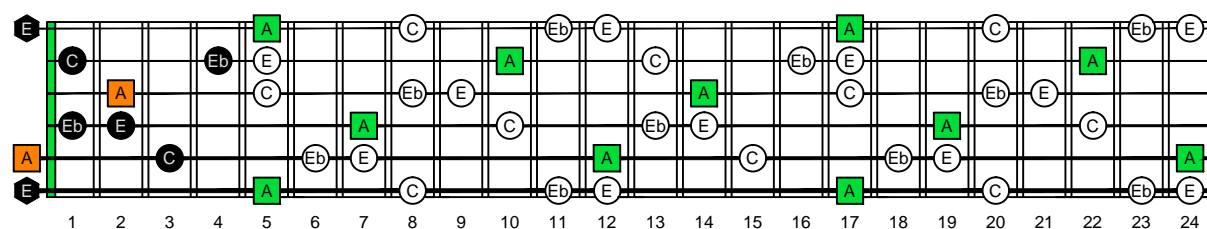

AGEDC octaves (6-string guitar : E standard tuning - EADGBE) **A natural** - FINGERBOARD OCTAVE SHAPES

AGEDC octaves (6-string guitar : E standard tuning - EADGBE) **A minor-diminished arpeggio** : ENTIRE FINGERBOARD NOTE NAMES

AGEDC octaves (6-string guitar : E standard tuning - EADGBE) **A minor-diminished arpeggio** ENTIRE FINGERBOARD NOTE NAMES : **5Am3** box shape

AGEDC octaves (6-string guitar : E standard tuning - EADGBE) **A minor-diminished arpeggio** ENTIRE FINGERBOARD NOTE NAMES : **6M3Gm1** box shape

AGEDC octaves (6-string guitar : E standard tuning - EADGBE) **A minor-diminished arpeggio** ENTIRE FINGERBOARD NOTE NAMES : **6Em4Em1** box shape

AGEDC octaves (6-string guitar : E standard tuning - EADGBE) **A minor-diminished arpeggio** ENTIRE FINGERBOARD NOTE NAMES : **4Dm2** box shape

AGEDC octaves (6-string guitar : E standard tuning - EADGBE) **A minor-diminished arpeggio** ENTIRE FINGERBOARD NOTE NAMES : **5Cm2** box shape

AGEDC octaves (6-string guitar : E standard tuning - EADGBE) **A minor-diminished arpeggio** ENTIRE FINGERBOARD NOTE NAMES : **5Am3** box shape at 12