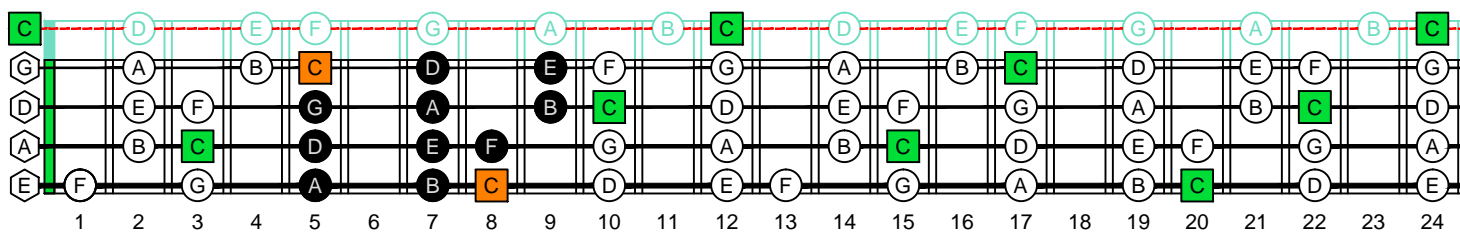

C
 major scale
 (ionian mode)
CAGED
BASS
 4-string bass
 Low E : EADG
 box shapes
 (3nps)

C major scale (ionian mode)
 SEMITONOMETER

4G1
 BOX
 SHAPE
 (3nps)

www.cagedoctaves.com

Zon Brookes

CAGED4BASS (4-string bass : Low E - EADG) C major scale (ionian mode) : 4G1 box shape (3nps)

CAGED4BASS (4-string bass : Low E - EADG) **C major scale (ionian mode)** ENTIRE FINGERBOARD NOTE NAMES : **4G1** box shape (3nps)

CAGED4BASS (4-string bass : Low E - EADG) **C major scale (ionian mode)** ENTIRE FINGERBOARD INTERVALS : **4G1** box shape (3nps)