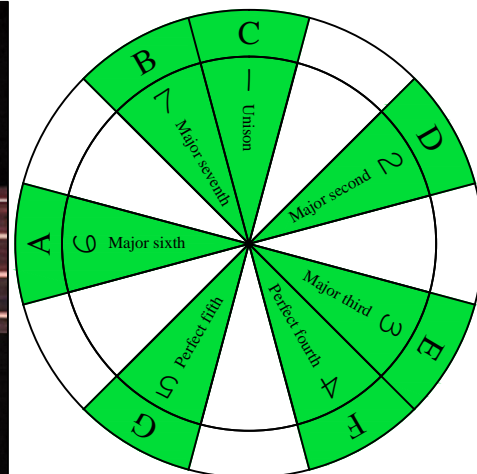

C
 major scale
 (ionian mode)
CAGED
BASS
 4-string bass
 Low E : EADG
 box shapes
 (3nps)

C major scale (ionian mode)
 SEMITONOMETER

4G1
 BOX
 SHAPE
 (3nps)

www.cagedoctaves.com

Zon Brookes

CAGED4BASS (4-string bass : Low E - EADG) C major scale (ionian mode) : 4G1 box shape (3nps)

CAGED4BASS (4-string bass : Low E - EADG) **C major scale (ionian mode)** ENTIRE FINGERBOARD NOTE NAMES : **4G1** box shape (3nps)

CAGED4BASS (4-string bass : Low E - EADG) **C major scale (ionian mode)** ENTIRE FINGERBOARD INTERVALS : **4G1** box shape (3nps)