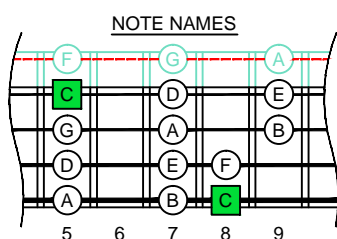

C
 major scale
 (ionian mode)
CAGED
BASS
 4-string bass
 Low E : EADG
 box shapes
 (3nps)

C major scale (ionian mode)
 SEMITONOMETER

4G1
 BOX
 SHAPE
 (3nps)

www.cagedoctaves.com

Zon Brookes

CAGED4BASS (4-string bass : Low E - EADG) C major scale (ionian mode) : 4G1 box shape (3nps)

CAGED4BASS (4-string bass : Low E - EADG) **C major scale (ionian mode)** ENTIRE FINGERBOARD NOTE NAMES : **4G1** box shape (3nps)

CAGED4BASS (4-string bass : Low E - EADG) **C major scale (ionian mode)** ENTIRE FINGERBOARD INTERVALS : **4G1** box shape (3nps)