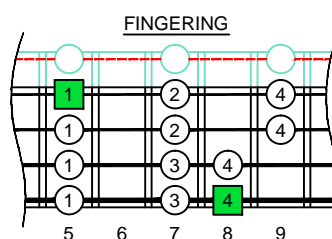

C
 major scale
 (ionian mode)
CAGED
BASS
 4-string bass
 Low E : EADG
 box shapes
 (3nps)

C major scale (ionian mode)
 SEMITONOMETER

4G1
 BOX
 SHAPE
 (3nps)

www.cagedoctaves.com

Zon Brookes

CAGED4BASS (4-string bass : Low E - EADG) C major scale (ionian mode) : 4G1 box shape (3nps)

CAGED4BASS (4-string bass : Low E - EADG) **C major scale (ionian mode)** ENTIRE FINGERBOARD NOTE NAMES : **4G1** box shape (3nps)

CAGED4BASS (4-string bass : Low E - EADG) **C major scale (ionian mode)** ENTIRE FINGERBOARD INTERVALS : **4G1** box shape (3nps)