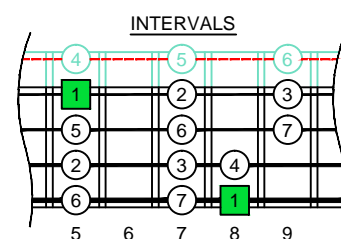

C
 major scale
 (ionian mode)
CAGED
BASS
 4-string bass
 Low E : EADG
 box shapes
 (3nps)

C major scale (ionian mode)
 SEMITONOMETER

4G1
 BOX
 SHAPE
 (3nps)

www.cagedoctaves.com

Zon Brookes

CAGED4BASS (4-string bass : Low E - EADG) C major scale (ionian mode) : 4G1 box shape (3nps)

CAGED4BASS (4-string bass : Low E - EADG) **C major scale (ionian mode)** ENTIRE FINGERBOARD NOTE NAMES : **4G1** box shape (3nps)

CAGED4BASS (4-string bass : Low E - EADG) **C major scale (ionian mode)** ENTIRE FINGERBOARD INTERVALS : **4G1** box shape (3nps)