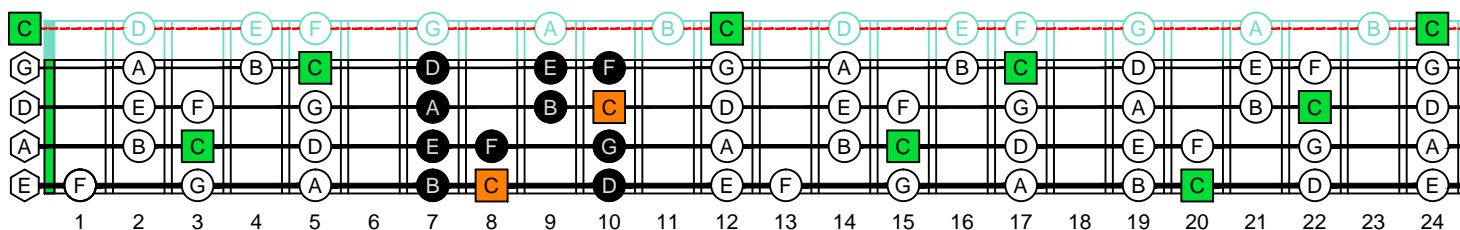

C
 major scale
 (ionian mode)
CAGED
BASS
 4-string bass
 Low E : EADG
 box shapes
 (3nps)

C major scale (ionian mode)
 SEMITONOMETER

4E2
 BOX
 SHAPE
 (3nps)

www.cagedoctaves.com

Zon Brookes

CAGED4BASS (4-string bass : Low E - EADG) C major scale (ionian mode) : 4E2 box shape (3nps)

CAGED4BASS (4-string bass : Low E - EADG) **C major scale (ionian mode)** ENTIRE FINGERBOARD NOTE NAMES : **4E2** box shape (3nps)

CAGED4BASS (4-string bass : Low E - EADG) **C major scale (ionian mode)** ENTIRE FINGERBOARD INTERVALS : **4E2** box shape (3nps)