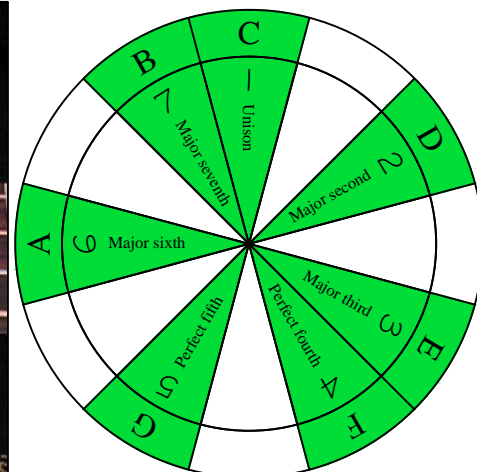

C
 major scale
 (ionian mode)
CAGED
BASS
 4-string bass
 Low E : EADG
 box shapes
 (3nps)

C major scale (ionian mode)
 SEMITONOMETER

4E2
 BOX
 SHAPE
 (3nps)

www.cagedoctaves.com

Zon Brookes

CAGED4BASS (4-string bass : Low E - EADG) C major scale (ionian mode) : 4E2 box shape (3nps)

CAGED4BASS (4-string bass : Low E - EADG) **C major scale (ionian mode)** ENTIRE FINGERBOARD NOTE NAMES : **4E2** box shape (3nps)

CAGED4BASS (4-string bass : Low E - EADG) **C major scale (ionian mode)** ENTIRE FINGERBOARD INTERVALS : **4E2** box shape (3nps)