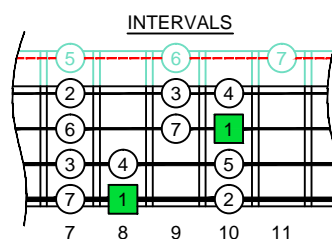

C
 major scale
 (ionian mode)
CAGED
BASS
 4-string bass
 Low E : EADG
 box shapes
 (3nps)

C major scale (ionian mode)
 SEMITONOMETER

4E2
 BOX
 SHAPE
 (3nps)

www.cagedoctaves.com

Zon Brookes

CAGED4BASS (4-string bass : Low E - EADG) C major scale (ionian mode) : 4E2 box shape (3nps)

CAGED4BASS (4-string bass : Low E - EADG) **C major scale (ionian mode)** ENTIRE FINGERBOARD NOTE NAMES : **4E2** box shape (3nps)

CAGED4BASS (4-string bass : Low E - EADG) **C major scale (ionian mode)** ENTIRE FINGERBOARD INTERVALS : **4E2** box shape (3nps)