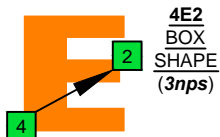

C
 major scale
 (ionian mode)
CAGED
BASS
 4-string bass
 Low E : EADG
 box shapes
 (3nps)

C major scale (ionian mode)
 SEMITONOMETER

4E2
 BOX
 SHAPE
 (3nps)

www.cagedoctaves.com

Zon Brookes

CAGED4BASS (4-string bass : Low E - EADG) C major scale (ionian mode) : 4E2 box shape (3nps)

CAGED4BASS (4-string bass : Low E - EADG) **C major scale (ionian mode)** ENTIRE FINGERBOARD NOTE NAMES : **4E2** box shape (3nps)

CAGED4BASS (4-string bass : Low E - EADG) **C major scale (ionian mode)** ENTIRE FINGERBOARD INTERVALS : **4E2** box shape (3nps)