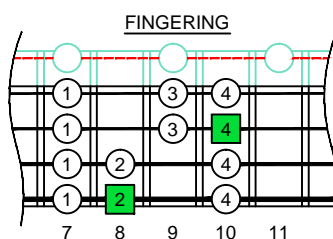

C
 major scale
 (ionian mode)
CAGED
BASS
 4-string bass
 Low E : EADG
 box shapes
 (3nps)

C major scale (ionian mode)
 SEMITONOMETER

4E2
 BOX
 SHAPE
 (3nps)

www.cagedoctaves.com

Zon Brookes

CAGED4BASS (4-string bass : Low E - EADG) C major scale (ionian mode) : 4E2 box shape (3nps)

CAGED4BASS (4-string bass : Low E - EADG) **C major scale (ionian mode)** ENTIRE FINGERBOARD NOTE NAMES : **4E2** box shape (3nps)

CAGED4BASS (4-string bass : Low E - EADG) **C major scale (ionian mode)** ENTIRE FINGERBOARD INTERVALS : **4E2** box shape (3nps)