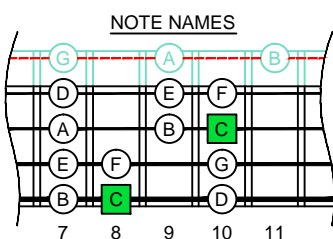

C
 major scale
 (ionian mode)
CAGED
BASS
 4-string bass
 Low E : EADG
 box shapes
 (3nps)

C major scale (ionian mode)
 SEMITONOMETER

4E2
 BOX
 SHAPE
 (3nps)

www.cagedoctaves.com

Zon Brookes

CAGED4BASS (4-string bass : Low E - EADG) C major scale (ionian mode) : 4E2 box shape (3nps)

CAGED4BASS (4-string bass : Low E - EADG) **C major scale (ionian mode)** ENTIRE FINGERBOARD NOTE NAMES : **4E2** box shape (3nps)

CAGED4BASS (4-string bass : Low E - EADG) **C major scale (ionian mode)** ENTIRE FINGERBOARD INTERVALS : **4E2** box shape (3nps)