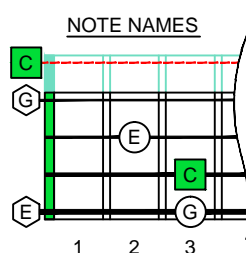

C
major arpeggio
CAGED
BASS
 4-string bass
 Low E : EADG
 box shapes

3C*
BOX
SHAPE

www.cagedoctaves.com

Zon Brookes

CAGED4BASS (4-string bass : Low E - EADG) C major arpeggio : 3C* box shape

CAGED4BASS (4-string bass : Low E - EADG) **C major arpeggio** **ENTIRE FINGERBOARD NOTE NAMES** : **3C*** box shape

CAGED4BASS (4-string bass : Low E - EADG) **C major arpeggio** **ENTIRE FINGERBOARD INTERVALS** : **3C*** box shape