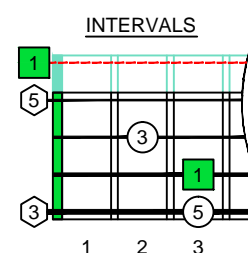

C
major arpeggio
CAGED
BASS
 4-string bass
 Low E : EADG
 box shapes

3C*
BOX
SHAPE

www.cagedoctaves.com

Zon Brookes

CAGED4BASS (4-string bass : Low E - EADG) C major arpeggio : 3C* box shape

CAGED4BASS (4-string bass : Low E - EADG) **C major arpeggio** **ENTIRE FINGERBOARD NOTE NAMES** : **3C*** box shape

CAGED4BASS (4-string bass : Low E - EADG) **C major arpeggio** **ENTIRE FINGERBOARD INTERVALS** : **3C*** box shape