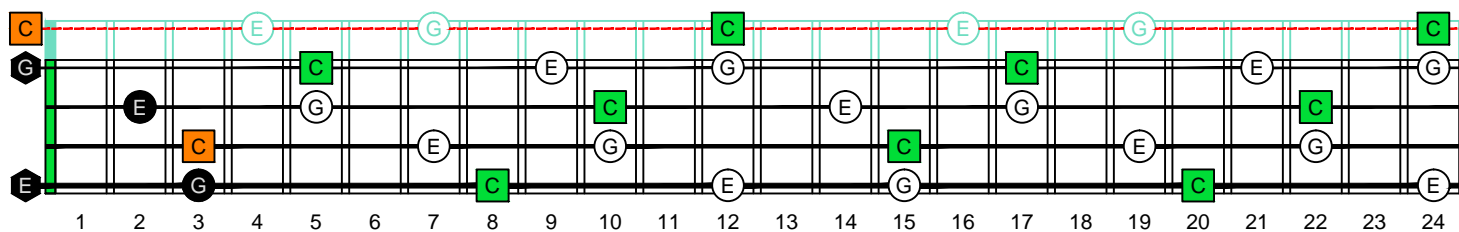

C
major arpeggio
CAGED
BASS
 4-string bass
 Low E : EADG
 box shapes

3C*
BOX
SHAPE

www.cagedoctaves.com

Zon Brookes

CAGED4BASS (4-string bass : Low E - EADG) C major arpeggio : 3C* box shape

CAGED4BASS (4-string bass : Low E - EADG) **C major arpeggio** **ENTIRE FINGERBOARD NOTE NAMES** : **3C*** box shape

CAGED4BASS (4-string bass : Low E - EADG) **C major arpeggio** **ENTIRE FINGERBOARD INTERVALS** : **3C*** box shape