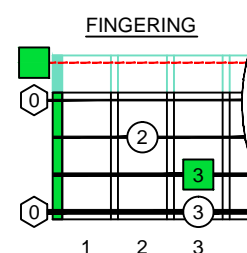

C
major arpeggio
CAGED
BASS
 4-string bass
 Low E : EADG
 box shapes

3C*
BOX
SHAPE

www.cagedoctaves.com

Zon Brookes

CAGED4BASS (4-string bass : Low E - EADG) C major arpeggio : 3C* box shape

CAGED4BASS (4-string bass : Low E - EADG) **C major arpeggio** **ENTIRE FINGERBOARD NOTE NAMES** : **3C*** box shape

CAGED4BASS (4-string bass : Low E - EADG) **C major arpeggio** **ENTIRE FINGERBOARD INTERVALS** : **3C*** box shape