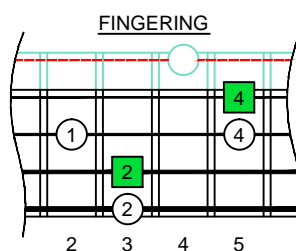

C major arpeggio

CAGED BASS

4-string bass
Low E : EADG
box shapes

C major arpeggio SEMITONOMETER

3A1 BOX SHAPE

www.cagedoctaves.com

Zon Brookes

CAGED4BASS (4-string bass : Low E - EADG) C major arpeggio : 3A1 box shape

CAGED4BASS (4-string bass : Low E - EADG) C major arpeggio ENTIRE FINGERBOARD NOTE NAMES : 3A1 box shape

CAGED4BASS (4-string bass : Low E - EADG) C major arpeggio ENTIRE FINGERBOARD INTERVALS : 3A1 box shape