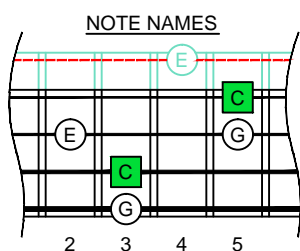

C major arpeggio

CAGED BASS

4-string bass
Low E : EADG
box shapes

C major arpeggio SEMITONOMETER

3A1 BOX SHAPE

www.cagedoctaves.com

Zon Brookes

CAGED4BASS (4-string bass : Low E - EADG) C major arpeggio : 3A1 box shape

CAGED4BASS (4-string bass : Low E - EADG) C major arpeggio ENTIRE FINGERBOARD NOTE NAMES : 3A1 box shape

CAGED4BASS (4-string bass : Low E - EADG) C major arpeggio ENTIRE FINGERBOARD INTERVALS : 3A1 box shape