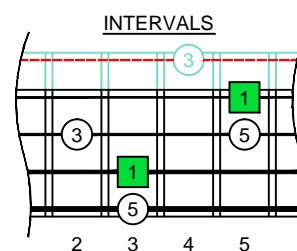

C major arpeggio

CAGED BASS

4-string bass
Low E : EADG
box shapes

C major arpeggio SEMITONOMETER

3A1 BOX SHAPE

www.cagedoctaves.com

Zon Brookes

CAGED4BASS (4-string bass : Low E - EADG) C major arpeggio : 3A1 box shape

CAGED4BASS (4-string bass : Low E - EADG) C major arpeggio ENTIRE FINGERBOARD NOTE NAMES : 3A1 box shape

CAGED4BASS (4-string bass : Low E - EADG) C major arpeggio ENTIRE FINGERBOARD INTERVALS : 3A1 box shape