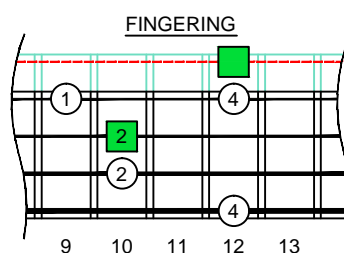

C major arpeggio

CAGED BASS

4-string bass
Low E : EADG
box shapes

www.cagedoctaves.com

Zon Brookes

CAGED4BASS (4-string bass : Low E - EADG) C major arpeggio : 2D* box shape

CAGED4BASS (4-string bass : Low E - EADG) C major arpeggio ENTIRE FINGERBOARD NOTE NAMES : 2D* box shape

CAGED4BASS (4-string bass : Low E - EADG) C major arpeggio ENTIRE FINGERBOARD INTERVALS : 2D* box shape