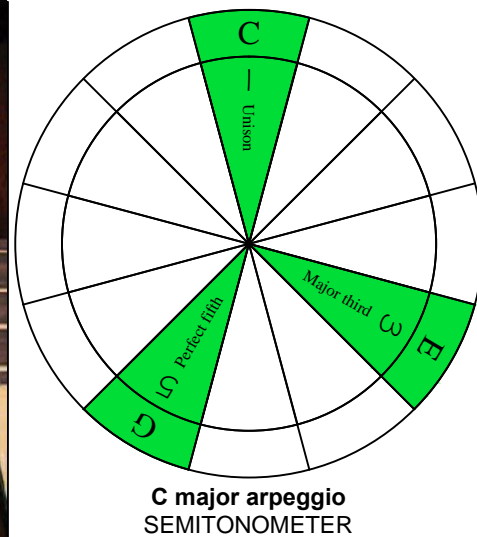

C major arpeggio

CAGED BASS

4-string bass
Low E : EADG
box shapes

www.cagedoctaves.com

Zon Brookes

CAGED4BASS (4-string bass : Low E - EADG) C major arpeggio : 2D* box shape

CAGED4BASS (4-string bass : Low E - EADG) C major arpeggio ENTIRE FINGERBOARD NOTE NAMES : 2D* box shape

CAGED4BASS (4-string bass : Low E - EADG) C major arpeggio ENTIRE FINGERBOARD INTERVALS : 2D* box shape