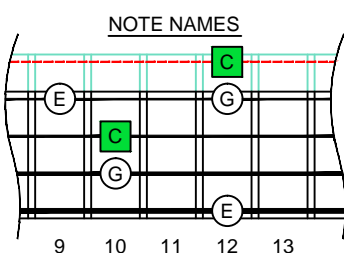

C major arpeggio

CAGED BASS

4-string bass
Low E : EADG
box shapes

www.cagedoctaves.com

Zon Brookes

CAGED4BASS (4-string bass : Low E - EADG) C major arpeggio : 2D* box shape

CAGED4BASS (4-string bass : Low E - EADG) C major arpeggio ENTIRE FINGERBOARD NOTE NAMES : 2D* box shape

CAGED4BASS (4-string bass : Low E - EADG) C major arpeggio ENTIRE FINGERBOARD INTERVALS : 2D* box shape