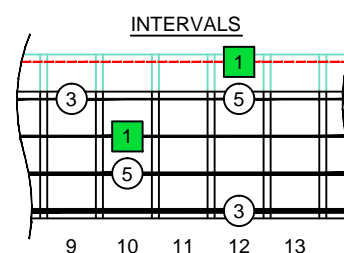

C major arpeggio

CAGED BASS

4-string bass
Low E : EADG
box shapes

www.cagedoctaves.com

Zon Brookes

CAGED4BASS (4-string bass : Low E - EADG) C major arpeggio : 2D* box shape

CAGED4BASS (4-string bass : Low E - EADG) C major arpeggio ENTIRE FINGERBOARD NOTE NAMES : 2D* box shape

CAGED4BASS (4-string bass : Low E - EADG) C major arpeggio ENTIRE FINGERBOARD INTERVALS : 2D* box shape