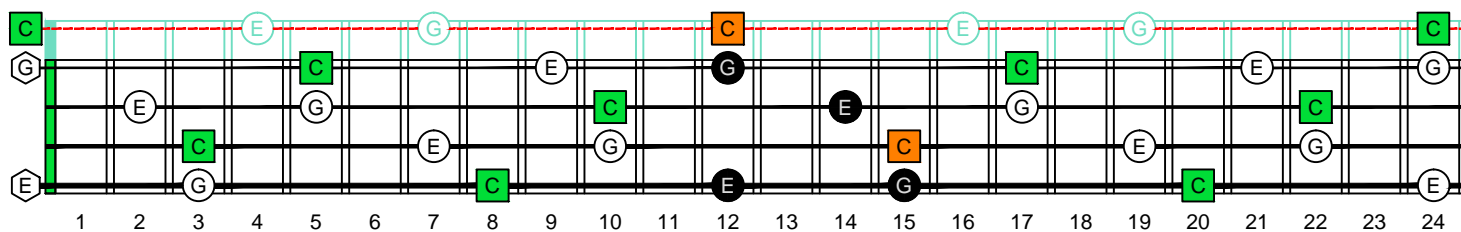

C major arpeggio

CAGED BASS

4-string bass
Low E : EADG
box shapes

C major arpeggio SEMITONOMETER

3C* at 12
BOX
SHAPE

www.cagedoctaves.com

Zon Brookes

CAGED4BASS (4-string bass : Low E - EADG) C major arpeggio : 3C* box shape at 12

CAGED4BASS (4-string bass : Low E - EADG) C major arpeggio ENTIRE FINGERBOARD NOTE NAMES : 3C* box shape at 12

CAGED4BASS (4-string bass : Low E - EADG) C major arpeggio ENTIRE FINGERBOARD INTERVALS : 3C* box shape at 12