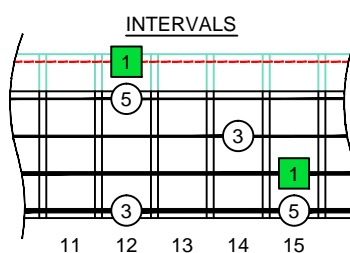

C major arpeggio

CAGED BASS

4-string bass
Low E : EADG
box shapes

C major arpeggio SEMITONOMETER

3C* at 12
BOX
SHAPE

www.cagedoctaves.com

Zon Brookes

CAGED4BASS (4-string bass : Low E - EADG) C major arpeggio : 3C* box shape at 12

CAGED4BASS (4-string bass : Low E - EADG) C major arpeggio ENTIRE FINGERBOARD NOTE NAMES : 3C* box shape at 12

CAGED4BASS (4-string bass : Low E - EADG) C major arpeggio ENTIRE FINGERBOARD INTERVALS : 3C* box shape at 12