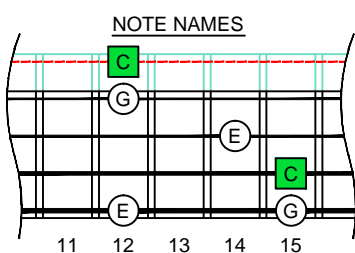

C major arpeggio

CAGED BASS

4-string bass
Low E : EADG
box shapes

C major arpeggio SEMITONOMETER

3C* at 12
BOX
SHAPE

www.cagedoctaves.com

Zon Brookes

CAGED4BASS (4-string bass : Low E - EADG) C major arpeggio : 3C* box shape at 12

CAGED4BASS (4-string bass : Low E - EADG) C major arpeggio ENTIRE FINGERBOARD NOTE NAMES : 3C* box shape at 12

CAGED4BASS (4-string bass : Low E - EADG) C major arpeggio ENTIRE FINGERBOARD INTERVALS : 3C* box shape at 12