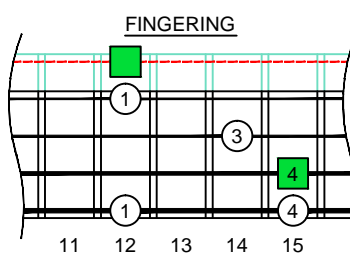

C major arpeggio

CAGED BASS

4-string bass
Low E : EADG
box shapes

C major arpeggio SEMITONOMETER

3C* at 12
BOX
SHAPE

www.cagedoctaves.com

Zon Brookes

CAGED4BASS (4-string bass : Low E - EADG) C major arpeggio : 3C* box shape at 12

CAGED4BASS (4-string bass : Low E - EADG) C major arpeggio ENTIRE FINGERBOARD NOTE NAMES : 3C* box shape at 12

CAGED4BASS (4-string bass : Low E - EADG) C major arpeggio ENTIRE FINGERBOARD INTERVALS : 3C* box shape at 12