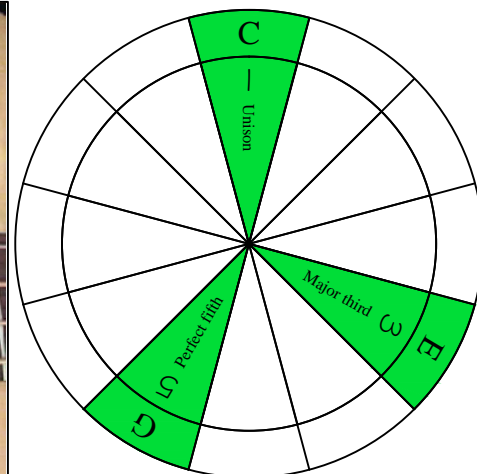

C major arpeggio

CAGED BASS

4-string bass
Low E : EADG
box shapes

C major arpeggio SEMITONOMETER

3C* at 12
BOX
SHAPE

www.cagedoctaves.com

Zon Brookes

CAGED4BASS (4-string bass : Low E - EADG) C major arpeggio : 3C* box shape at 12

CAGED4BASS (4-string bass : Low E - EADG) C major arpeggio ENTIRE FINGERBOARD NOTE NAMES : 3C* box shape at 12

CAGED4BASS (4-string bass : Low E - EADG) C major arpeggio ENTIRE FINGERBOARD INTERVALS : 3C* box shape at 12