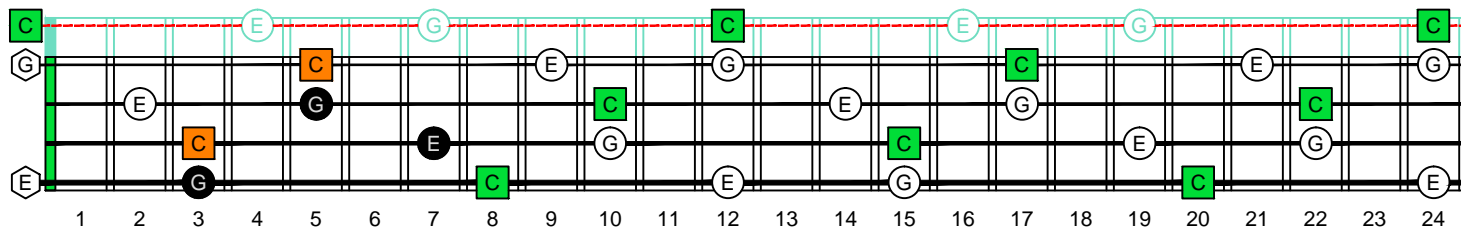

**C**  
**major arpeggio**  
**CAGED**  
**BASS**  
 Low E : EADG  
 4-string bass  
 box shapes  
 (3nps)

**3A1G**  
 BOX  
 SHAPE  
 (3nps)

www.cagedoctaves.com

Zon Brookes

CAGED4BASS (4-string bass : Low E - EADG) C major arpeggio : 3A1G box shape (3nps)

**CAGED4BASS** (4-string bass : Low E - EADG) **C major arpeggio** ENTIRE FINGERBOARD NOTE NAMES : **3A1G** box shape (3nps)

**CAGED4BASS** (4-string bass : Low E - EADG) **C major arpeggio** ENTIRE FINGERBOARD INTERVALS : **3A1G** box shape (3nps)