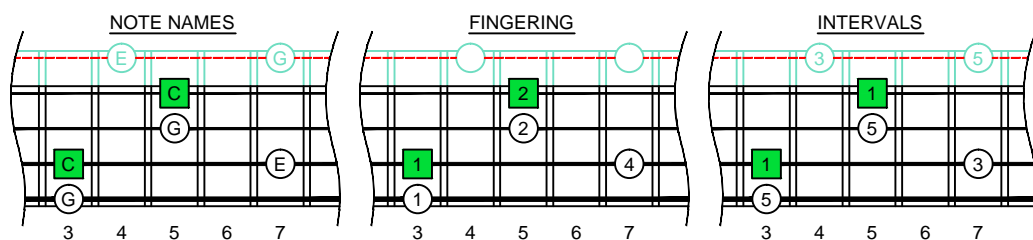

**C**  
**major arpeggio**  
**CAGED**  
**BASS**  
 Low E : EADG  
 4-string bass  
 box shapes  
 (3nps)

**3A1G**  
 BOX  
 SHAPE  
 (3nps)

www.cagedoctaves.com

Zon Brookes

CAGED4BASS (4-string bass : Low E - EADG) C major arpeggio : 3A1G box shape (3nps)

**CAGED4BASS** (4-string bass : Low E - EADG) **C major arpeggio** ENTIRE FINGERBOARD NOTE NAMES : **3A1G** box shape (3nps)

**CAGED4BASS** (4-string bass : Low E - EADG) **C major arpeggio** ENTIRE FINGERBOARD INTERVALS : **3A1G** box shape (3nps)