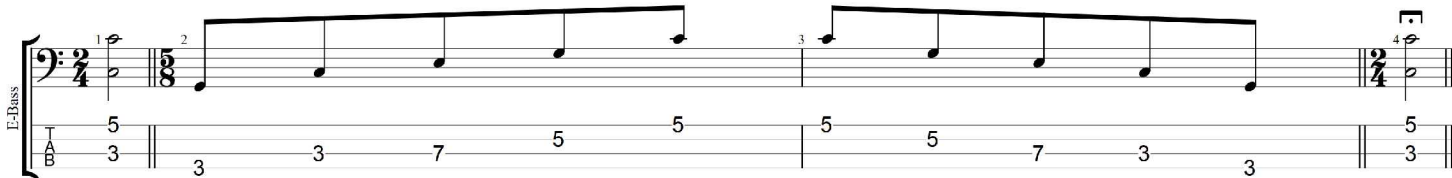

**C**  
**major arpeggio**  
**CAGED**  
**BASS**  
 Low E : EADG  
 4-string bass  
 box shapes  
 (3nps)

**3A1G**  
 BOX  
 SHAPE  
 (3nps)

www.cagedoctaves.com

Zon Brookes

CAGED4BASS (4-string bass : Low E - EADG) C major arpeggio : 3A1G box shape (3nps)

**CAGED4BASS** (4-string bass : Low E - EADG) **C major arpeggio** ENTIRE FINGERBOARD NOTE NAMES : **3A1G** box shape (3nps)

**CAGED4BASS** (4-string bass : Low E - EADG) **C major arpeggio** ENTIRE FINGERBOARD INTERVALS : **3A1G** box shape (3nps)