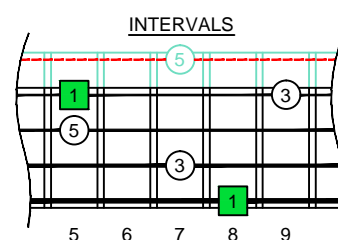

**C**  
**major arpeggio**  
**CAGED**  
**BASS**  
 Low E : EADG  
 4-string bass  
 box shapes  
 (3nps)

**4G1**  
**BOX**  
**SHAPE**  
 (3nps)

www.cagedoctaves.com

Zon Brookes

CAGED4BASS (4-string bass : Low E - EADG) C major arpeggio : 4G1 box shape (3nps)

**CAGED4BASS** (4-string bass : Low E - EADG) **C major arpeggio** ENTIRE FINGERBOARD NOTE NAMES : **4G1** box shape (3nps)

**CAGED4BASS** (4-string bass : Low E - EADG) **C major arpeggio** ENTIRE FINGERBOARD INTERVALS : **4G1** box shape (3nps)