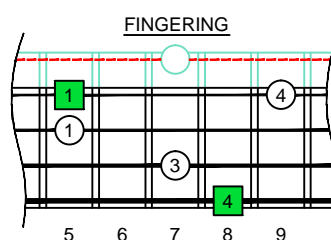

**C**  
**major arpeggio**  
**CAGED**  
**BASS**  
 Low E : EADG  
 4-string bass  
 box shapes  
 (3nps)

**4G1**  
**BOX**  
**SHAPE**  
 (3nps)

www.cagedoctaves.com

Zon Brookes

CAGED4BASS (4-string bass : Low E - EADG) C major arpeggio : 4G1 box shape (3nps)

**CAGED4BASS** (4-string bass : Low E - EADG) **C major arpeggio** ENTIRE FINGERBOARD NOTE NAMES : **4G1** box shape (3nps)

**CAGED4BASS** (4-string bass : Low E - EADG) **C major arpeggio** ENTIRE FINGERBOARD INTERVALS : **4G1** box shape (3nps)