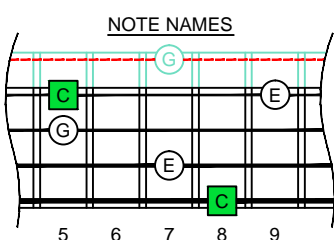

**C**  
**major arpeggio**  
**CAGED**  
**BASS**  
 Low E : EADG  
 4-string bass  
 box shapes  
 (3nps)

**4G1**  
**BOX**  
**SHAPE**  
 (3nps)

www.cagedoctaves.com

Zon Brookes

CAGED4BASS (4-string bass : Low E - EADG) C major arpeggio : 4G1 box shape (3nps)

**CAGED4BASS** (4-string bass : Low E - EADG) **C major arpeggio** ENTIRE FINGERBOARD NOTE NAMES : **4G1** box shape (3nps)

**CAGED4BASS** (4-string bass : Low E - EADG) **C major arpeggio** ENTIRE FINGERBOARD INTERVALS : **4G1** box shape (3nps)