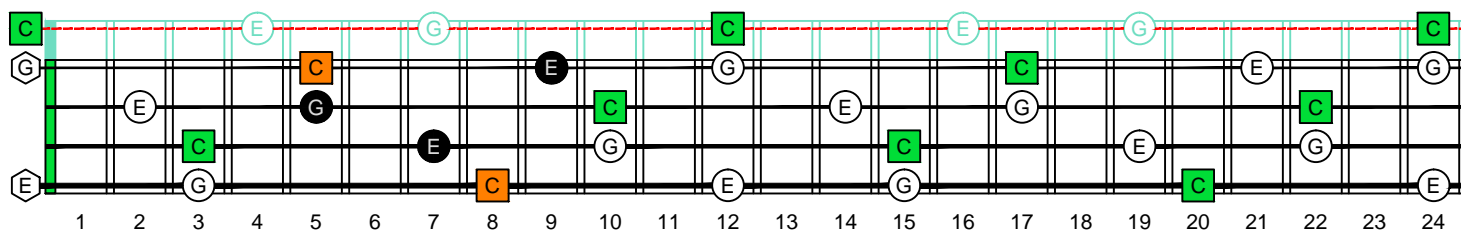

**C**  
**major arpeggio**  
**CAGED**  
**BASS**  
 Low E : EADG  
 4-string bass  
 box shapes  
 (3nps)

**4G1**  
**BOX**  
**SHAPE**  
 (3nps)

www.cagedoctaves.com

Zon Brookes

CAGED4BASS (4-string bass : Low E - EADG) C major arpeggio : 4G1 box shape (3nps)

**CAGED4BASS** (4-string bass : Low E - EADG) **C major arpeggio** ENTIRE FINGERBOARD NOTE NAMES : **4G1** box shape (3nps)

**CAGED4BASS** (4-string bass : Low E - EADG) **C major arpeggio** ENTIRE FINGERBOARD INTERVALS : **4G1** box shape (3nps)