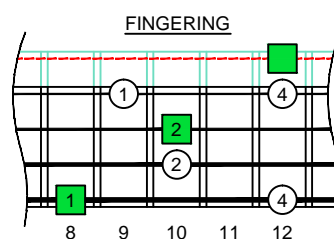

C major arpeggio

CAGED BASS

Low E : EADG
4-string bass
box shapes
(3nps)

4E2D*
BOX
SHAPE
(3nps)

www.cagedoctaves.com

Zon Brookes

CAGED4BASS (4-string bass : Low E - EADG) C major arpeggio : 4E2D* box shape (3nps)

CAGED4BASS (4-string bass : Low E - EADG) C major arpeggio ENTIRE FINGERBOARD NOTE NAMES : 4E2D* box shape (3nps)

CAGED4BASS (4-string bass : Low E - EADG) C major arpeggio ENTIRE FINGERBOARD INTERVALS : 4E2D* box shape (3nps)