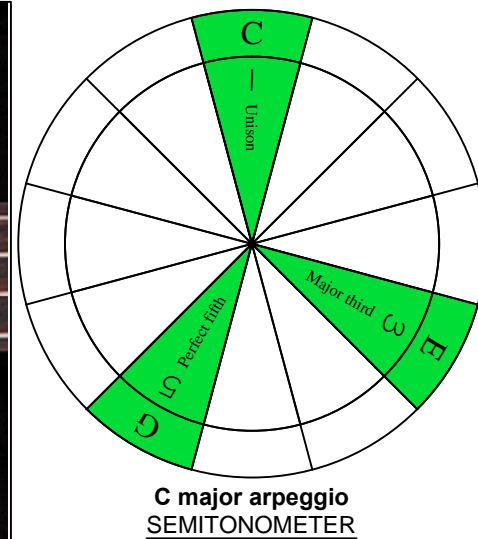

C major arpeggio

CAGED BASS

Low E : EADG
4-string bass
box shapes
(3nps)

4E2D*
BOX
SHAPE
(3nps)

www.cagedoctaves.com

Zon Brookes

CAGED4BASS (4-string bass : Low E - EADG) C major arpeggio : 4E2D* box shape (3nps)

CAGED4BASS (4-string bass : Low E - EADG) C major arpeggio ENTIRE FINGERBOARD NOTE NAMES : 4E2D* box shape (3nps)

CAGED4BASS (4-string bass : Low E - EADG) C major arpeggio ENTIRE FINGERBOARD INTERVALS : 4E2D* box shape (3nps)