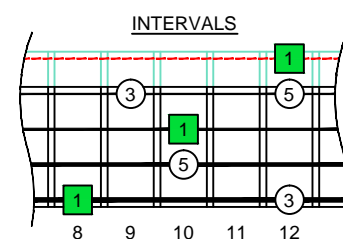

C major arpeggio

CAGED BASS

Low E : EADG
4-string bass
box shapes
(3nps)

4E2D*
BOX
SHAPE
(3nps)

www.cagedoctaves.com

Zon Brookes

CAGED4BASS (4-string bass : Low E - EADG) C major arpeggio : 4E2D* box shape (3nps)

CAGED4BASS (4-string bass : Low E - EADG) C major arpeggio ENTIRE FINGERBOARD NOTE NAMES : 4E2D* box shape (3nps)

CAGED4BASS (4-string bass : Low E - EADG) C major arpeggio ENTIRE FINGERBOARD INTERVALS : 4E2D* box shape (3nps)