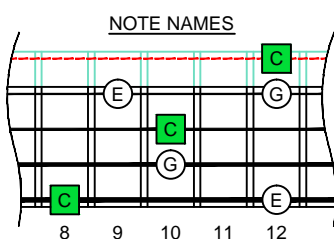

C major arpeggio

CAGED BASS

Low E : EADG
4-string bass
box shapes
(3nps)

4E2D*
BOX
SHAPE
(3nps)

www.cagedoctaves.com

Zon Brookes

CAGED4BASS (4-string bass : Low E - EADG) C major arpeggio : 4E2D* box shape (3nps)

CAGED4BASS (4-string bass : Low E - EADG) C major arpeggio ENTIRE FINGERBOARD NOTE NAMES : 4E2D* box shape (3nps)

CAGED4BASS (4-string bass : Low E - EADG) C major arpeggio ENTIRE FINGERBOARD INTERVALS : 4E2D* box shape (3nps)