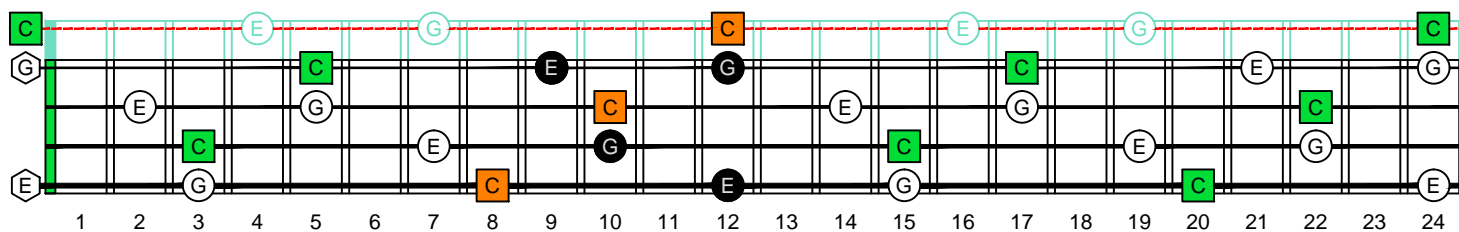

C major arpeggio

CAGED BASS

Low E : EADG
4-string bass
box shapes
(3nps)

4E2D*
BOX
SHAPE
(3nps)

www.cagedoctaves.com

Zon Brookes

CAGED4BASS (4-string bass : Low E - EADG) C major arpeggio : 4E2D* box shape (3nps)

CAGED4BASS (4-string bass : Low E - EADG) C major arpeggio ENTIRE FINGERBOARD NOTE NAMES : 4E2D* box shape (3nps)

CAGED4BASS (4-string bass : Low E - EADG) C major arpeggio ENTIRE FINGERBOARD INTERVALS : 4E2D* box shape (3nps)