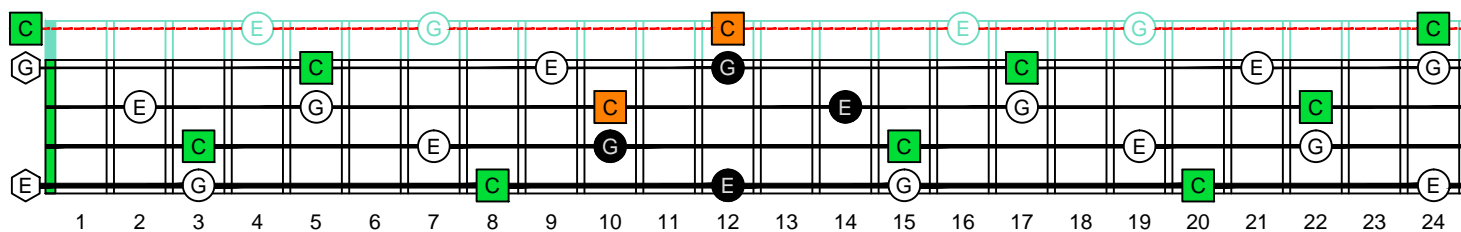

C major arpeggio
CAGED
BASS
Low E : EADG
4-string bass
box shapes
(3nps)

www.cagedoctaves.com

Zon Brookes

CAGED4BASS (4-string bass : Low E - EADG) C major arpeggio : 2D* box shape (3nps)

CAGED4BASS (4-string bass : Low E - EADG) C major arpeggio ENTIRE FINGERBOARD NOTE NAMES : 2D* box shape (3nps)

CAGED4BASS (4-string bass : Low E - EADG) C major arpeggio ENTIRE FINGERBOARD INTERVALS : 2D* box shape (3nps)