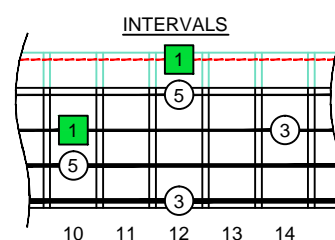

C major arpeggio
CAGED
BASS
Low E : EADG
4-string bass
box shapes
(3nps)

www.cagedoctaves.com

Zon Brookes

CAGED4BASS (4-string bass : Low E - EADG) C major arpeggio : 2D* box shape (3nps)

CAGED4BASS (4-string bass : Low E - EADG) C major arpeggio ENTIRE FINGERBOARD NOTE NAMES : 2D* box shape (3nps)

CAGED4BASS (4-string bass : Low E - EADG) C major arpeggio ENTIRE FINGERBOARD INTERVALS : 2D* box shape (3nps)