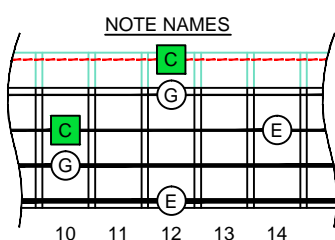

C major arpeggio
CAGED
BASS
Low E : EADG
4-string bass
box shapes
(3nps)

www.cagedoctaves.com

Zon Brookes

CAGED4BASS (4-string bass : Low E - EADG) C major arpeggio : 2D* box shape (3nps)

CAGED4BASS (4-string bass : Low E - EADG) C major arpeggio ENTIRE FINGERBOARD NOTE NAMES : 2D* box shape (3nps)

CAGED4BASS (4-string bass : Low E - EADG) C major arpeggio ENTIRE FINGERBOARD INTERVALS : 2D* box shape (3nps)