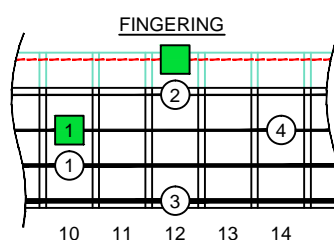

C major arpeggio
CAGED
BASS
Low E : EADG
4-string bass
box shapes
(3nps)

www.cagedoctaves.com

Zon Brookes

CAGED4BASS (4-string bass : Low E - EADG) C major arpeggio : 2D* box shape (3nps)

CAGED4BASS (4-string bass : Low E - EADG) C major arpeggio ENTIRE FINGERBOARD NOTE NAMES : 2D* box shape (3nps)

CAGED4BASS (4-string bass : Low E - EADG) C major arpeggio ENTIRE FINGERBOARD INTERVALS : 2D* box shape (3nps)