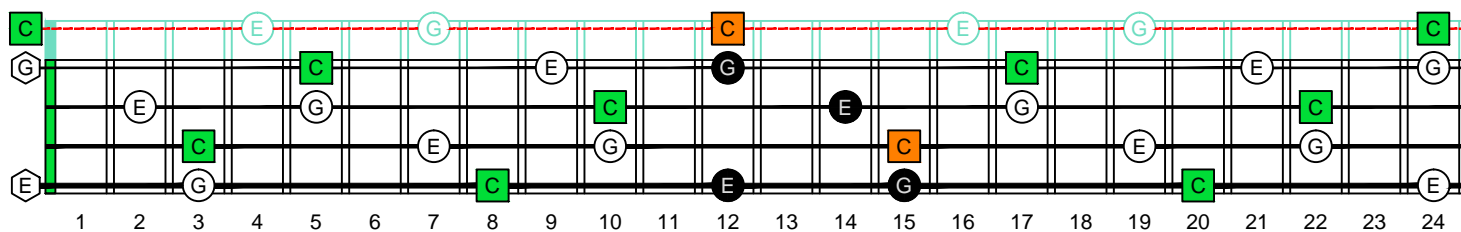

C
 major arpeggio
CAGED
BASS
 Low E : EADG
 4-string bass
 box shapes
 (3nps)

3C* at 12
 BOX
 SHAPE
 (3nps)

www.cagedoctaves.com

Zon Brookes

CAGED4BASS (4-string bass : Low E - EADG) C major arpeggio : 3C* box shape at 12 (3nps)

CAGED4BASS (4-string bass : Low E - EADG) **C major arpeggio** ENTIRE FINGERBOARD NOTE NAMES : **3C*** box shape at 12 (3nps)

CAGED4BASS (4-string bass : Low E - EADG) **C major arpeggio** ENTIRE FINGERBOARD INTERVALS : **3C*** box shape at 12 (3nps)