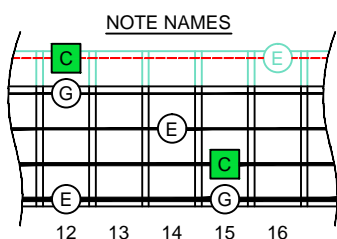

C
 major arpeggio
CAGED
BASS
 Low E : EADG
 4-string bass
 box shapes
 (3nps)

3C* at 12
 BOX
 SHAPE
 (3nps)

www.cagedoctaves.com

Zon Brookes

CAGED4BASS (4-string bass : Low E - EADG) C major arpeggio : 3C* box shape at 12 (3nps)

CAGED4BASS (4-string bass : Low E - EADG) **C major arpeggio** ENTIRE FINGERBOARD NOTE NAMES : **3C*** box shape at 12 (3nps)

CAGED4BASS (4-string bass : Low E - EADG) **C major arpeggio** ENTIRE FINGERBOARD INTERVALS : **3C*** box shape at 12 (3nps)