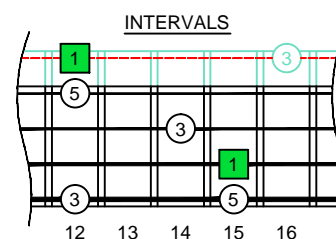

C
 major arpeggio
CAGED
BASS
 Low E : EADG
 4-string bass
 box shapes
 (3nps)

3C* at 12
 BOX
 SHAPE
 (3nps)

www.cagedoctaves.com

Zon Brookes

CAGED4BASS (4-string bass : Low E - EADG) C major arpeggio : 3C* box shape at 12 (3nps)

CAGED4BASS (4-string bass : Low E - EADG) **C major arpeggio** ENTIRE FINGERBOARD NOTE NAMES : **3C*** box shape at 12 (3nps)

CAGED4BASS (4-string bass : Low E - EADG) **C major arpeggio** ENTIRE FINGERBOARD INTERVALS : **3C*** box shape at 12 (3nps)