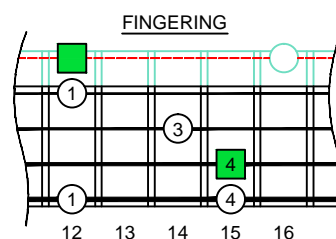

C
 major arpeggio
CAGED
BASS
 Low E : EADG
 4-string bass
 box shapes
 (3nps)

3C* at 12
 BOX
 SHAPE
 (3nps)

www.cagedoctaves.com

Zon Brookes

CAGED4BASS (4-string bass : Low E - EADG) C major arpeggio : 3C* box shape at 12 (3nps)

CAGED4BASS (4-string bass : Low E - EADG) **C major arpeggio** ENTIRE FINGERBOARD NOTE NAMES : **3C*** box shape at 12 (3nps)

CAGED4BASS (4-string bass : Low E - EADG) **C major arpeggio** ENTIRE FINGERBOARD INTERVALS : **3C*** box shape at 12 (3nps)