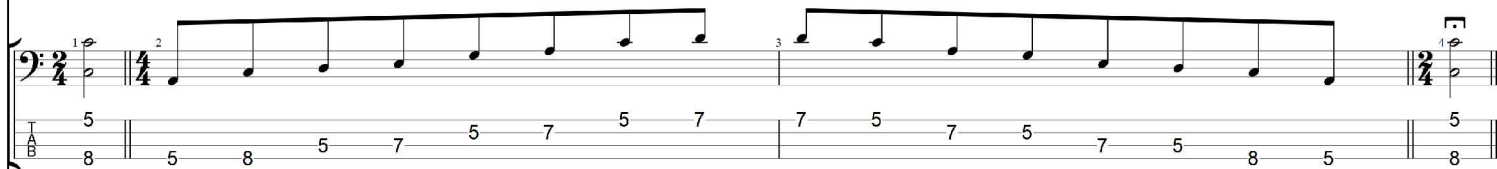

C major scale (ionian mode) CAGED BASS 4-string bass Low E : EADG box shapes

C pentatonic major scale SEMITONOMETER

4G1 BOX SHAPE

www.cagedoctaves.com

Zon Brookes

CAGED4BASS (4-string bass : Low E - EADG) C pentatonic major scale : 4G1 box shape

CAGED4BASS (4-string bass : Low E - EADG) C pentatonic major scale ENTIRE FINGERBOARD NOTE NAMES : 4G1 box shape

CAGED4BASS (4-string bass : Low E - EADG) C pentatonic major scale ENTIRE FINGERBOARD INTERVALS : 4G1 box shape