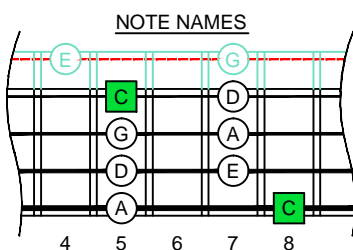

C major scale (ionian mode) CAGED BASS 4-string bass Low E : EADG box shapes

C pentatonic major scale SEMITONOMETER

4G1 BOX SHAPE

www.cagedoctaves.com

Zon Brookes

CAGED4BASS (4-string bass : Low E - EADG) C pentatonic major scale : 4G1 box shape

CAGED4BASS (4-string bass : Low E - EADG) C pentatonic major scale ENTIRE FINGERBOARD NOTE NAMES : 4G1 box shape

CAGED4BASS (4-string bass : Low E - EADG) C pentatonic major scale ENTIRE FINGERBOARD INTERVALS : 4G1 box shape