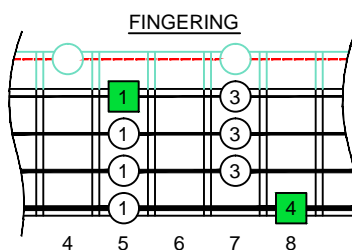

C major scale (ionian mode) CAGED BASS 4-string bass Low E : EADG box shapes

C pentatonic major scale SEMITONOMETER

4G1 BOX SHAPE

www.cagedoctaves.com

Zon Brookes

CAGED4BASS (4-string bass : Low E - EADG) C pentatonic major scale : 4G1 box shape

CAGED4BASS (4-string bass : Low E - EADG) C pentatonic major scale ENTIRE FINGERBOARD NOTE NAMES : 4G1 box shape

CAGED4BASS (4-string bass : Low E - EADG) C pentatonic major scale ENTIRE FINGERBOARD INTERVALS : 4G1 box shape