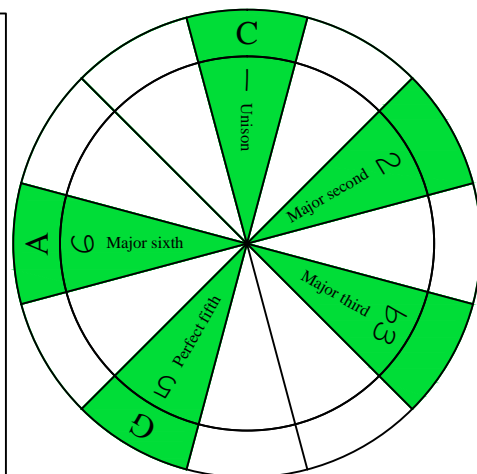

C major scale (ionian mode) CAGED BASS 4-string bass Low E : EADG box shapes

C pentatonic major scale SEMITONOMETER

4G1 BOX SHAPE

www.cagedoctaves.com

Zon Brookes

CAGED4BASS (4-string bass : Low E - EADG) C pentatonic major scale : 4G1 box shape

CAGED4BASS (4-string bass : Low E - EADG) C pentatonic major scale ENTIRE FINGERBOARD NOTE NAMES : 4G1 box shape

CAGED4BASS (4-string bass : Low E - EADG) C pentatonic major scale ENTIRE FINGERBOARD INTERVALS : 4G1 box shape