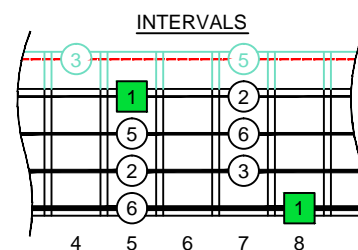

C major scale (ionian mode) CAGED BASS 4-string bass Low E : EADG box shapes

C pentatonic major scale SEMITONOMETER

4G1 BOX SHAPE

www.cagedoctaves.com

Zon Brookes

CAGED4BASS (4-string bass : Low E - EADG) C pentatonic major scale : 4G1 box shape

CAGED4BASS (4-string bass : Low E - EADG) C pentatonic major scale ENTIRE FINGERBOARD NOTE NAMES : 4G1 box shape

CAGED4BASS (4-string bass : Low E - EADG) C pentatonic major scale ENTIRE FINGERBOARD INTERVALS : 4G1 box shape