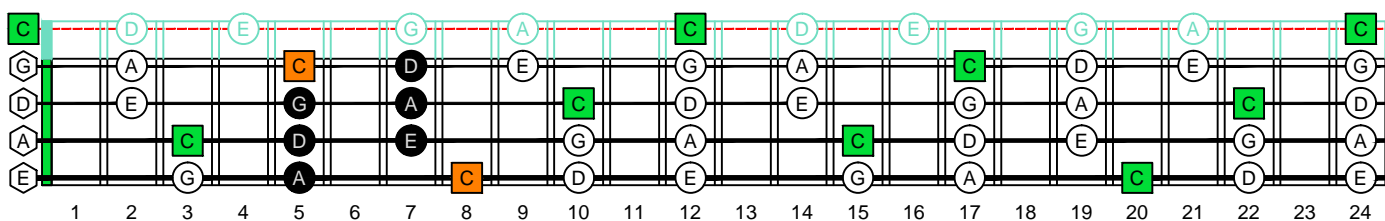

C major scale (ionian mode) CAGED BASS 4-string bass Low E : EADG box shapes

C pentatonic major scale SEMITONOMETER

4G1 BOX SHAPE

www.cagedoctaves.com

Zon Brookes

CAGED4BASS (4-string bass : Low E - EADG) C pentatonic major scale : 4G1 box shape

CAGED4BASS (4-string bass : Low E - EADG) C pentatonic major scale ENTIRE FINGERBOARD NOTE NAMES : 4G1 box shape

CAGED4BASS (4-string bass : Low E - EADG) C pentatonic major scale ENTIRE FINGERBOARD INTERVALS : 4G1 box shape